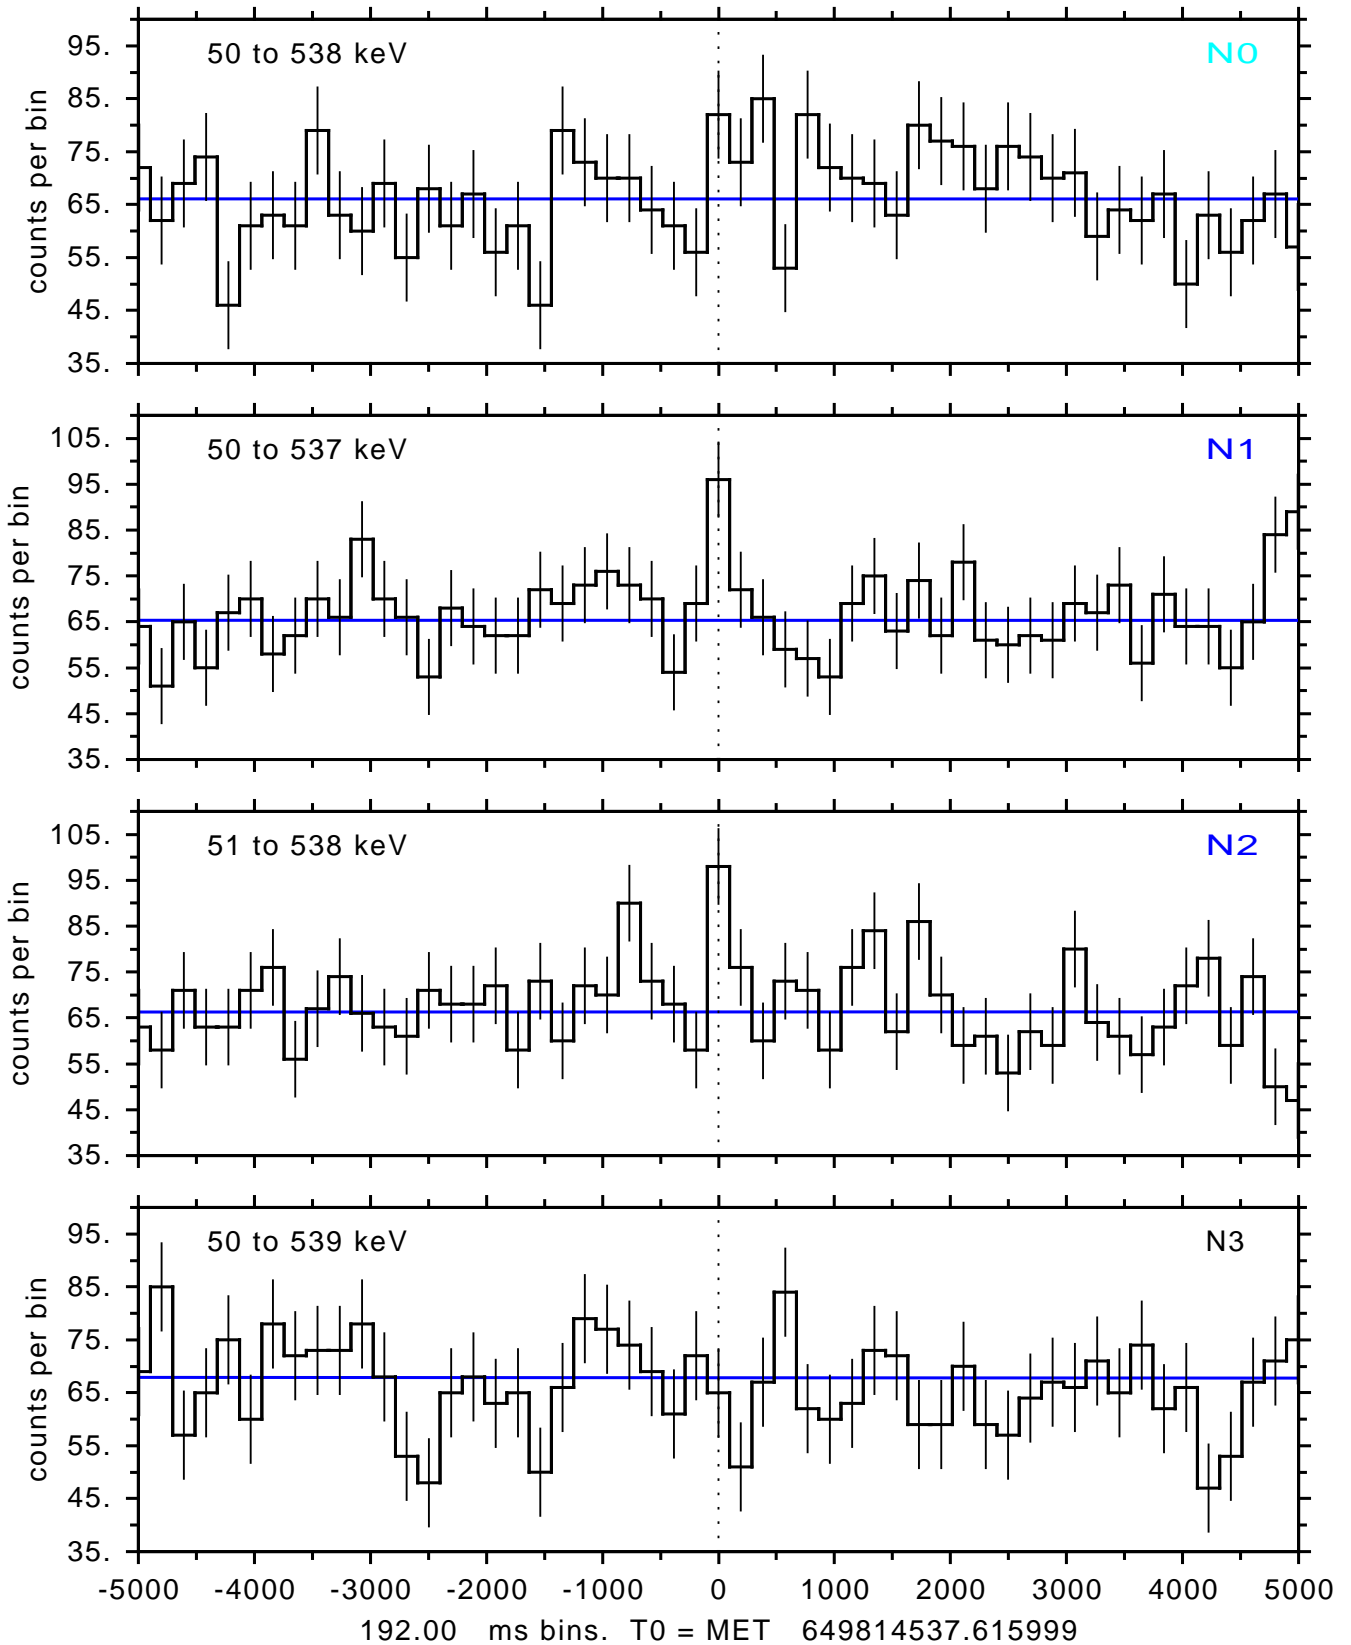

sGRB ver 116b of 2020 Feb 14 run on 2021-08-04 23:50:40
T0 = 649814537.615999 = 2021-08-05 00:02:12.616000
Algr: 2: P02 of F0001: glg_tte_b0_210805_00z_v00

sGRB ver 116b of 2020 Feb 14 run on 2021-08-04 23:50:40

T0 = 649814537.615999 = 2021-08-05 00:02:12.616000

Algr: 2: P02 of F0001: glg_tte_b0_210805_00z_v00

sGRB ver 116b of 2020 Feb 14 run on 2021-08-04 23:50:40
T0 = 649814537.615999 = 2021-08-05 00:02:12.616000
Algr: 2: P02 of F0001: glg_tte_b0_210805_00z_v00

sGRB ver 116b of 2020 Feb 14 run on 2021-08-04 23:50:40
T0 = 649814537.615999 = 2021-08-05 00:02:12.616000
Algr: 2: P02 of F0001: glg_tte_b0_210805_00z_v00