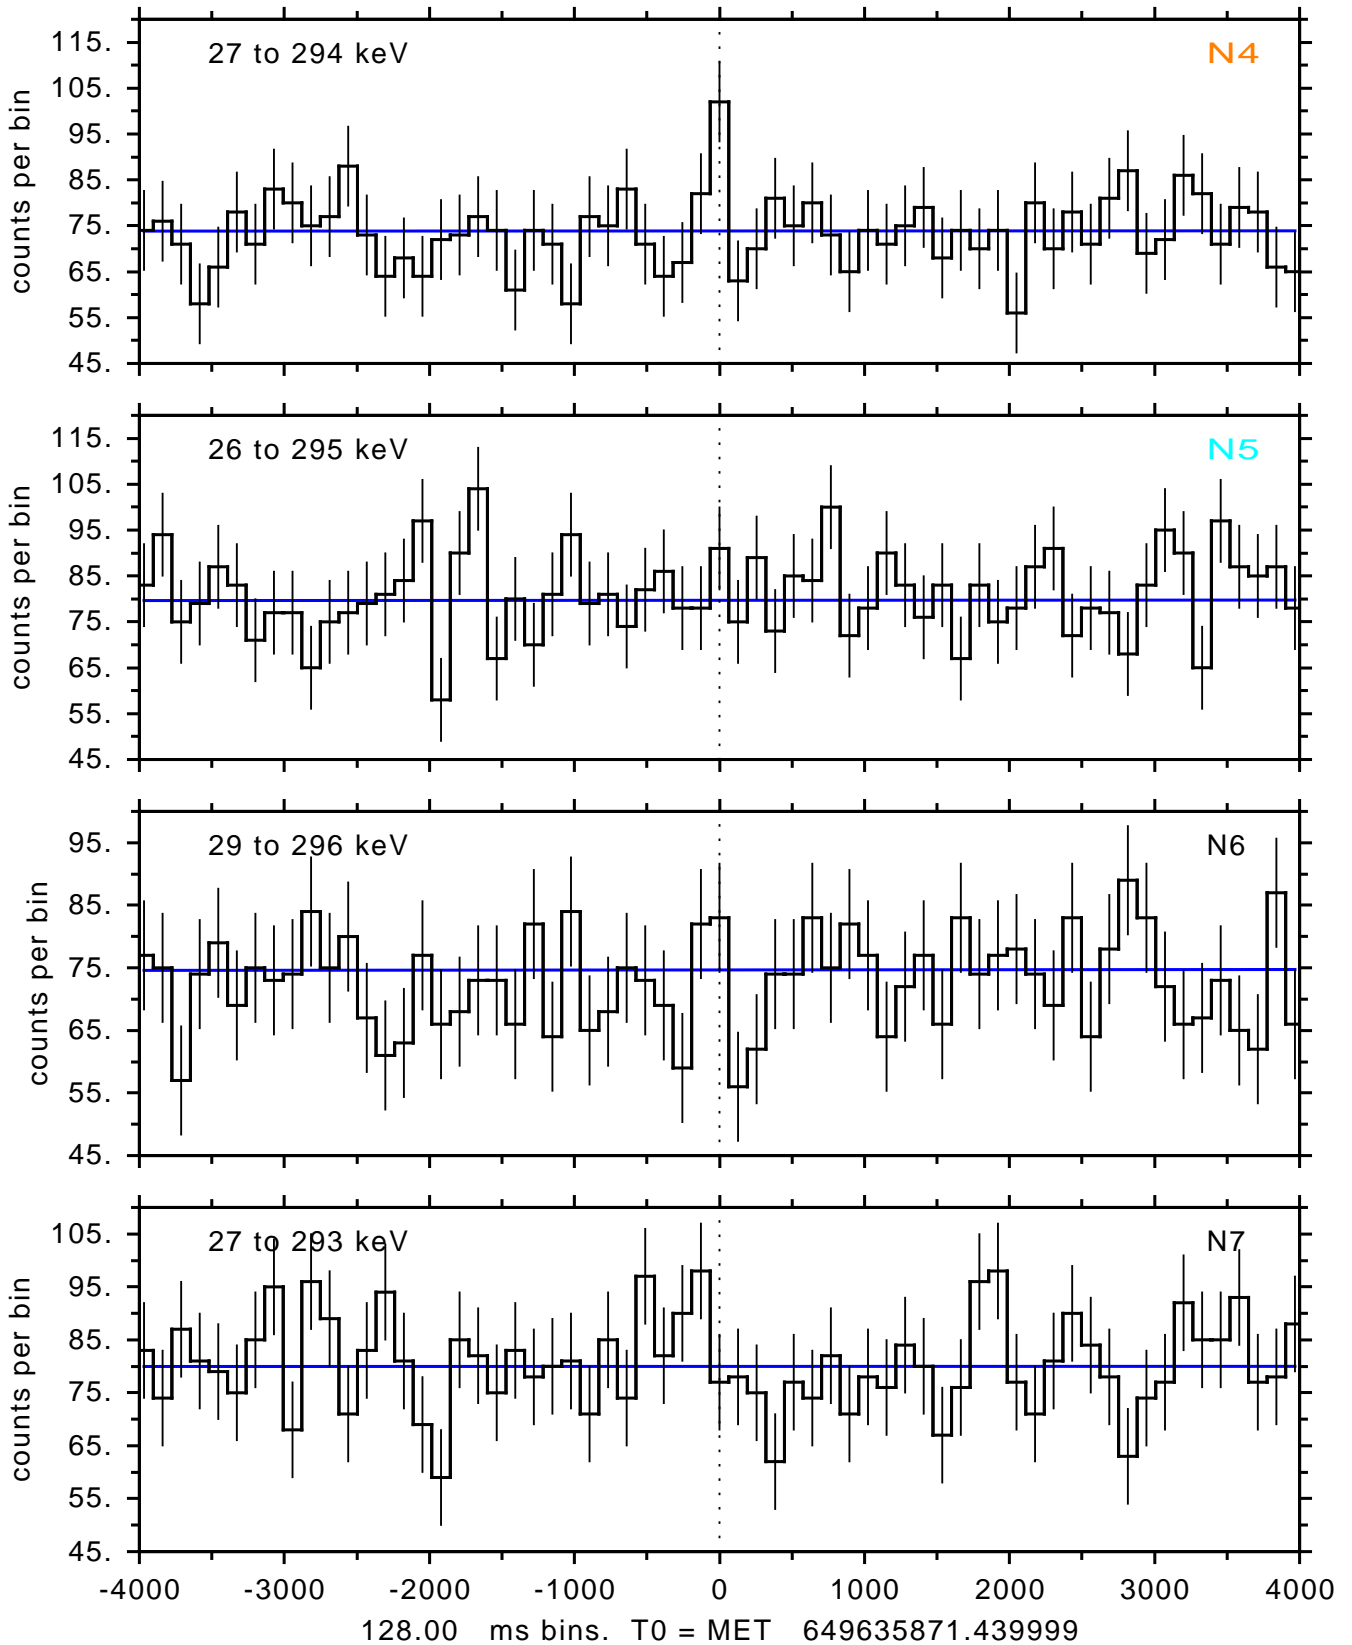

sGRB ver 116b of 2020 Feb 14 run on 2021-08-02 21:38:39
T0 = 649635871.439999 = 2021-08-02 22:24:26.440000
Algr: 3: P01 of F0001: glg_tte_b0_210802_22z_v00

sGRB ver 116b of 2020 Feb 14 run on 2021-08-02 21:38:39
T0 = 649635871.439999 = 2021-08-02 22:24:26.440000
Algr: 3: P01 of F0001: glg_tte_b0_210802_22z_v00