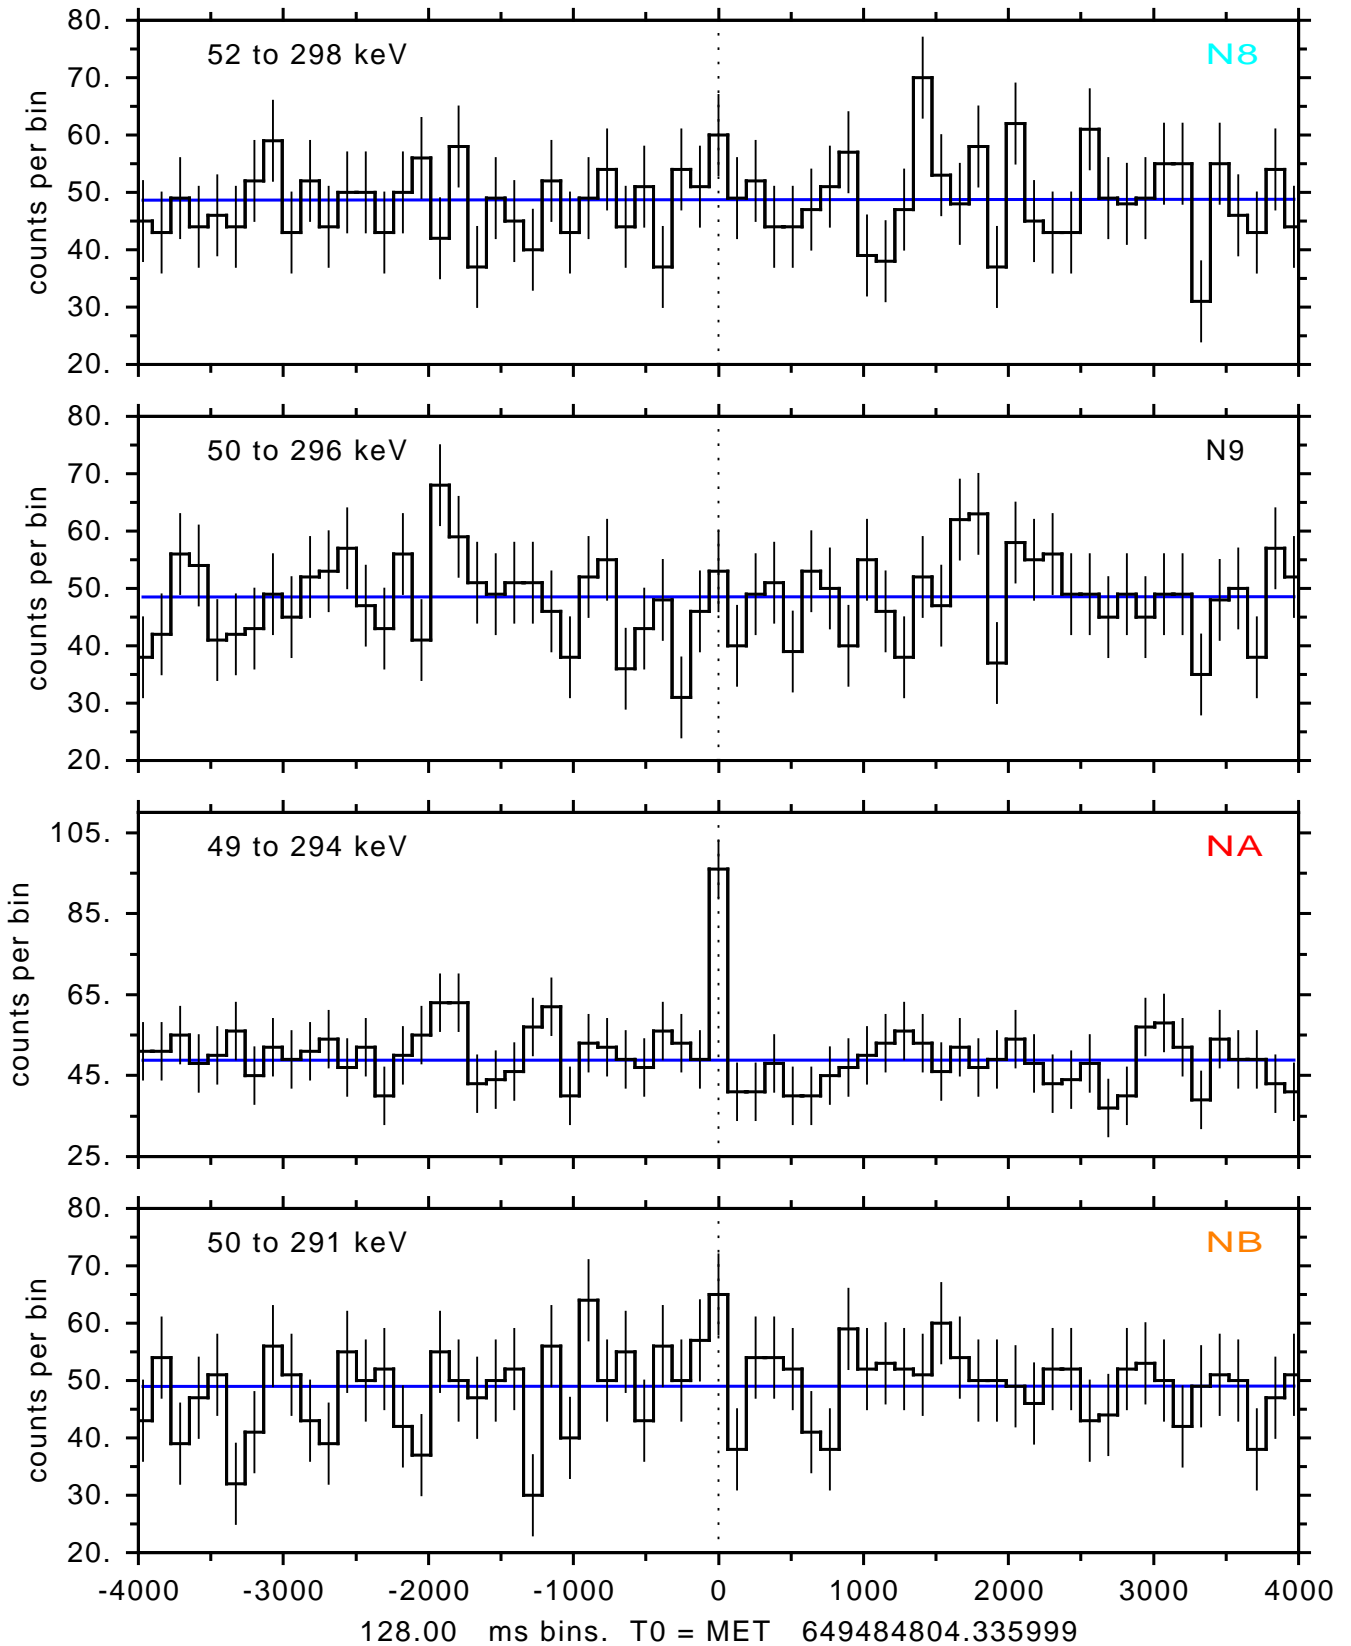

sGRB ver 116b of 2020 Feb 14 run on 2021-08-01 02:50:41

T0 = 649484804.335999 = 2021-08-01 04:26:39.336000

Algr: 4: P01 of F0001: glg_tte_b0_210801_04z_v00

sGRB ver 116b of 2020 Feb 14 run on 2021-08-01 02:50:41

T0 = 649484804.335999 = 2021-08-01 04:26:39.336000

Algr: 4: P01 of F0001: glg_tte_b0_210801_04z_v00

sGRB ver 116b of 2020 Feb 14 run on 2021-08-01 02:50:41
T0 = 649484804.335999 = 2021-08-01 04:26:39.336000
Algr: 4: P01 of F0001: glg_tte_b0_210801_04z_v00

sGRB ver 116b of 2020 Feb 14 run on 2021-08-01 02:50:41
T0 = 649484804.335999 = 2021-08-01 04:26:39.336000
Algr: 4: P01 of F0001: glg_tte_b0_210801_04z_v00