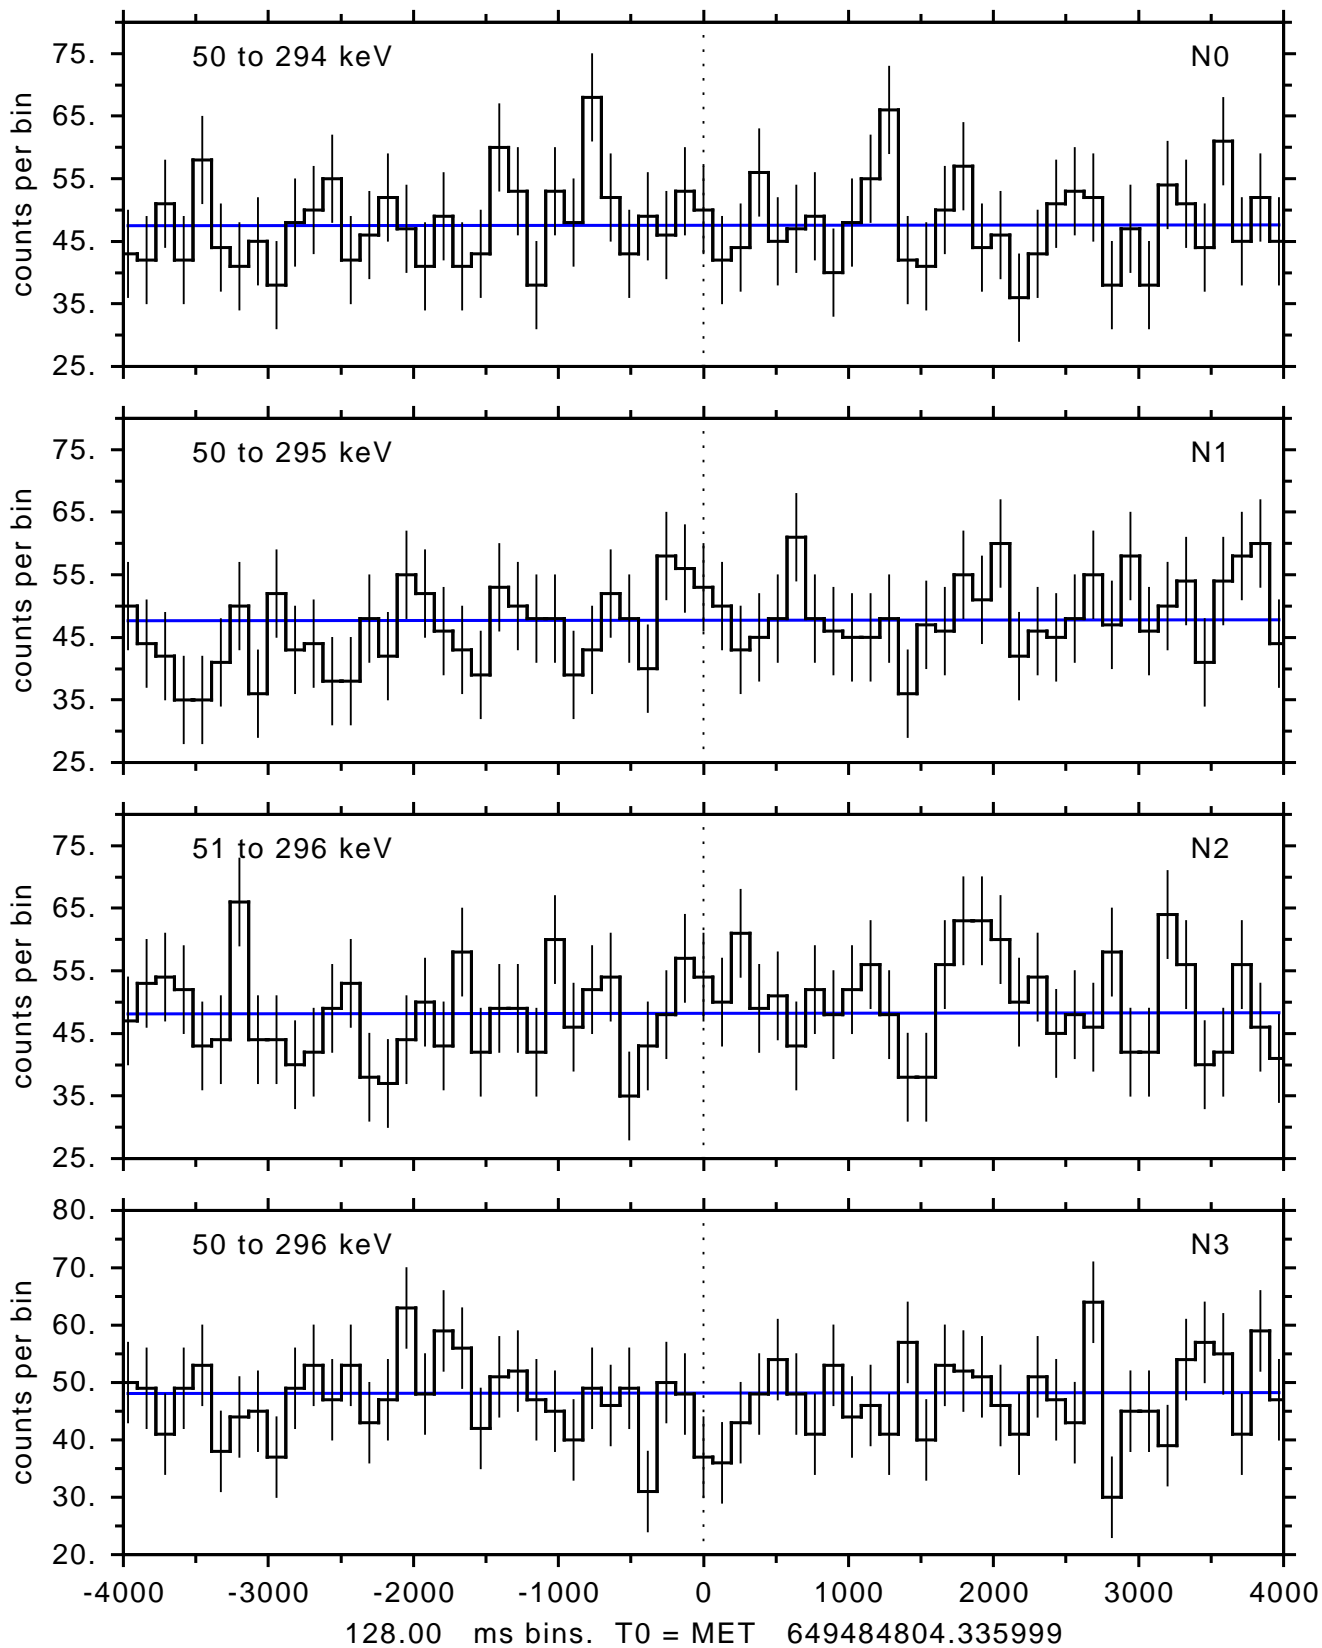

sGRB ver 116b of 2020 Feb 14 run on 2021-08-01 02:50:41

T0 = 649484804.335999 = 2021-08-01 04:26:39.336000

Algr: 4: P01 of F0001: glg_tte_b0_210801_04z_v00

sGRB ver 116b of 2020 Feb 14 run on 2021-08-01 02:50:41

T0 = 649484804.335999 = 2021-08-01 04:26:39.336000

Algr: 4: P01 of F0001: glg_tte_b0_210801_04z_v00

sGRB ver 116b of 2020 Feb 14 run on 2021-08-01 02:50:41
T0 = 649484804.335999 = 2021-08-01 04:26:39.336000
Algr: 4: P01 of F0001: glg_tte_b0_210801_04z_v00

sGRB ver 116b of 2020 Feb 14 run on 2021-08-01 02:50:41
T0 = 649484804.335999 = 2021-08-01 04:26:39.336000
Algr: 4: P01 of F0001: glg_tte_b0_210801_04z_v00