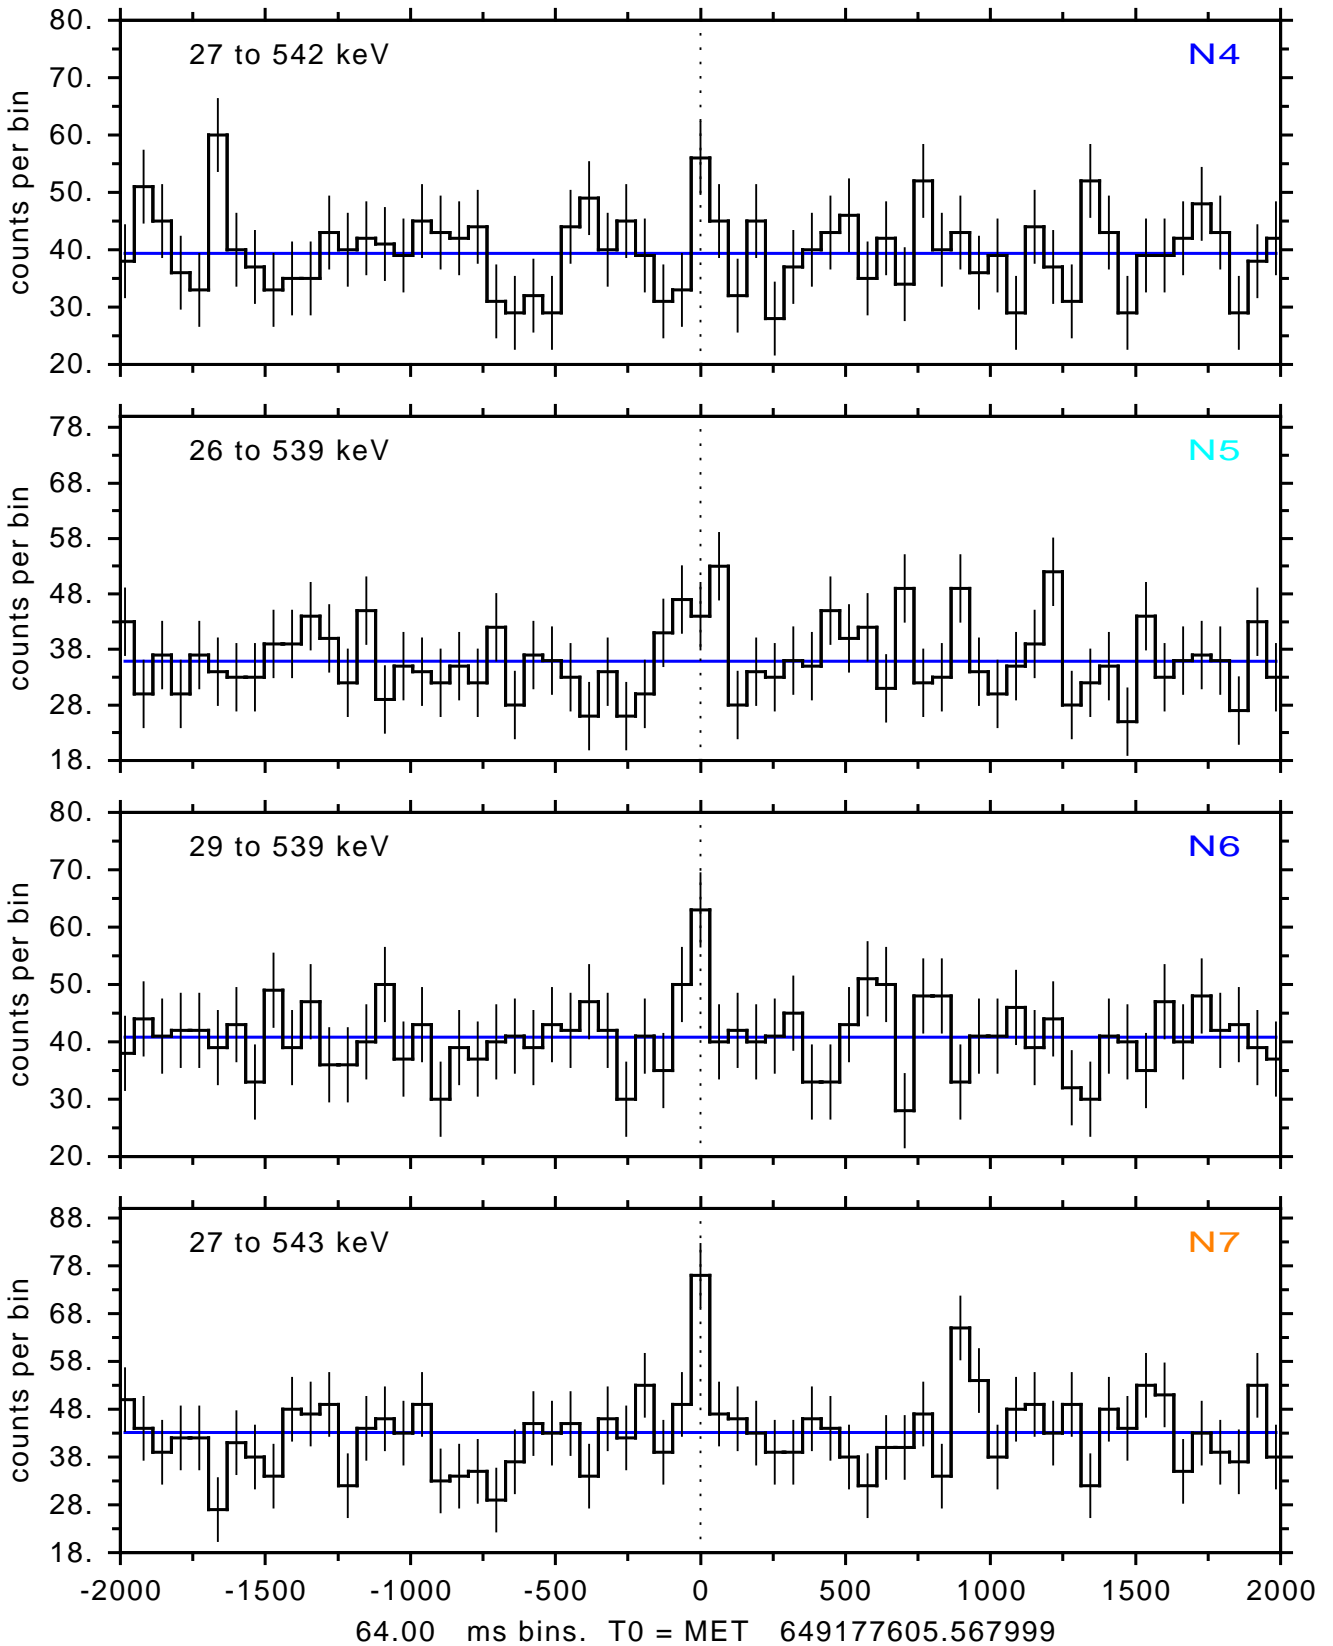

sGRB ver 116b of 2020 Feb 14 run on 2021-07-30 10:15:36
T0 = 649177605.567999 = 2021-07-28 15:06:40.568000
Algr: 1: P01 of F0001: glg_tte_b0_210728_15z_v00

sGRB ver 116b of 2020 Feb 14 run on 2021-07-30 10:15:36
T0 = 649177605.567999 = 2021-07-28 15:06:40.568000
Algr: 1: P01 of F0001: glg_tte_b0_210728_15z_v00