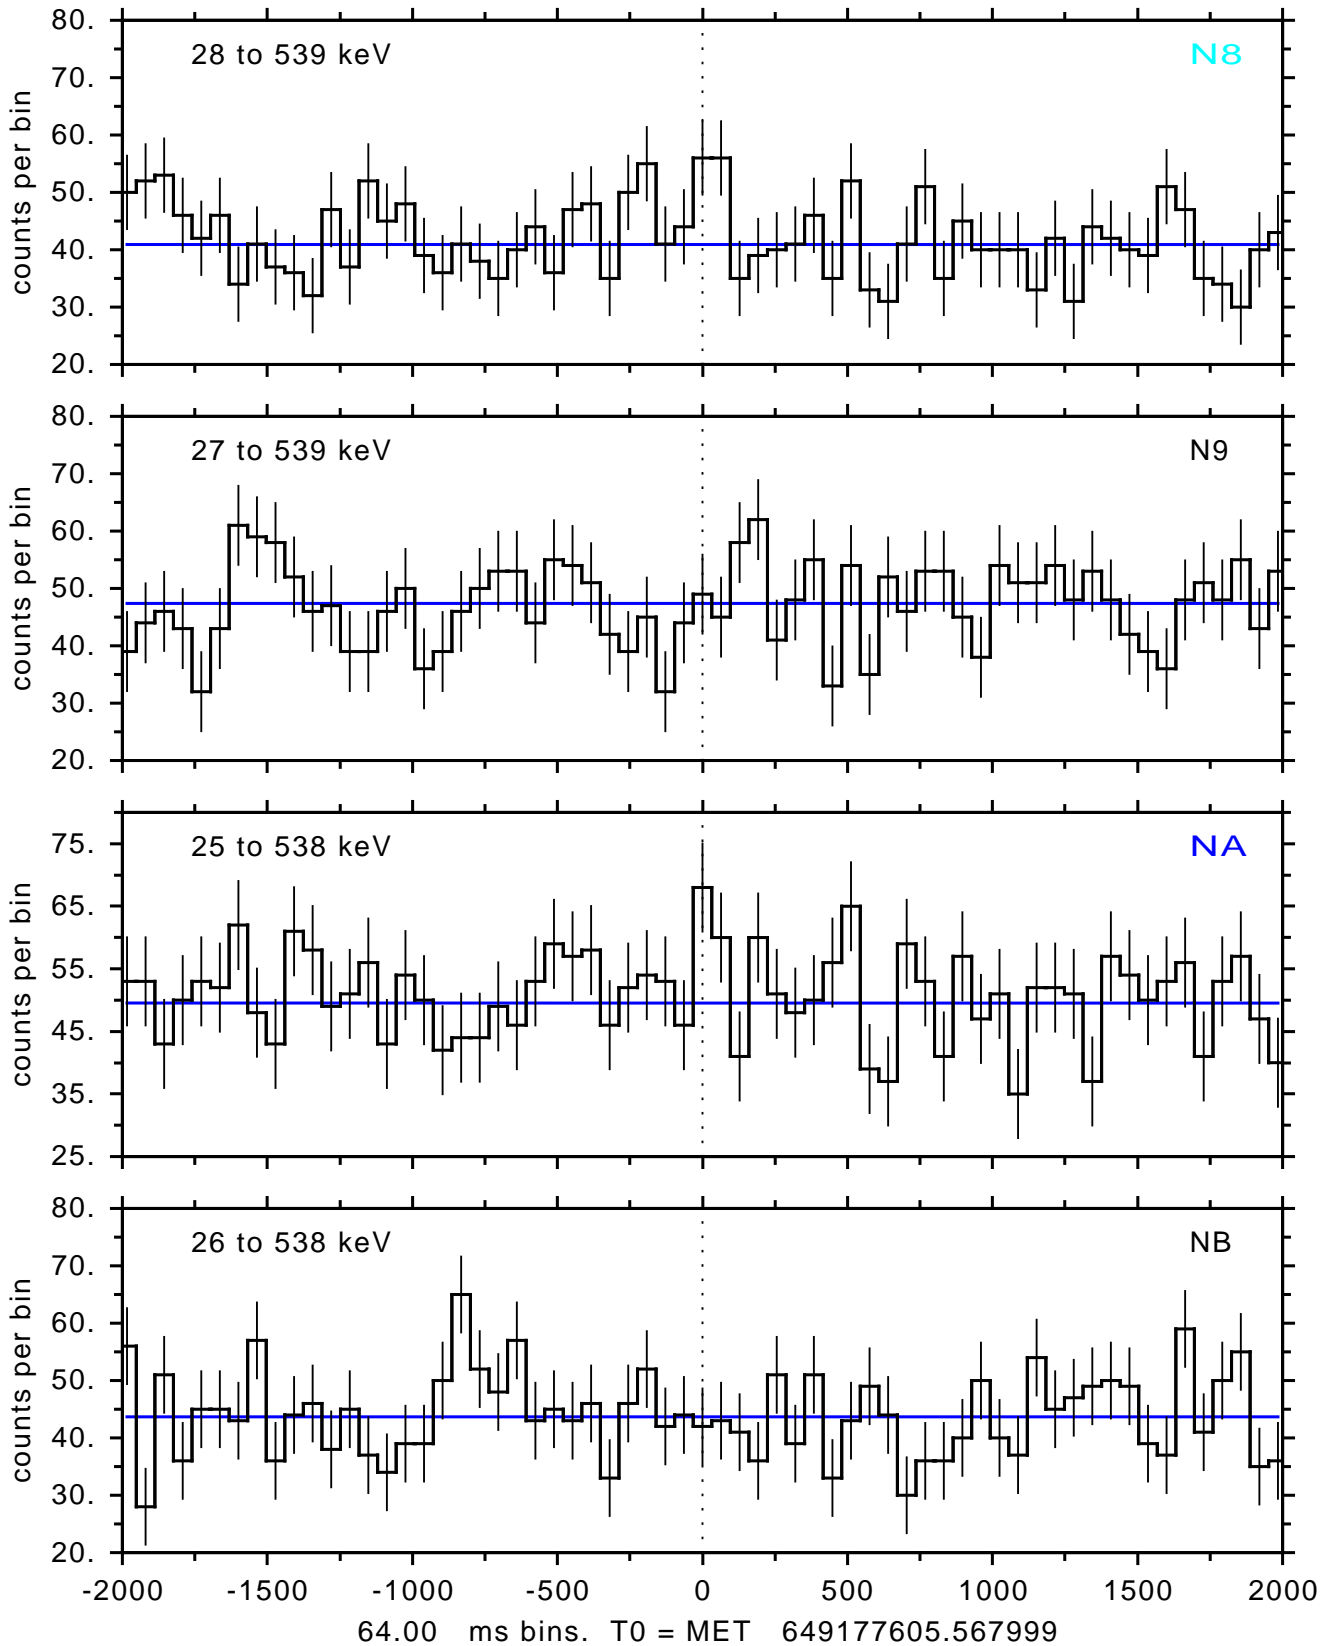

sGRB ver 116b of 2020 Feb 14 run on 2021-07-30 10:15:36
T0 = 649177605.567999 = 2021-07-28 15:06:40.568000
Algr: 1: P01 of F0001: glg_tte_b0_210728_15z_v00

sGRB ver 116b of 2020 Feb 14 run on 2021-07-30 10:15:36
T0 = 649177605.567999 = 2021-07-28 15:06:40.568000
Algr: 1: P01 of F0001: glg_tte_b0_210728_15z_v00