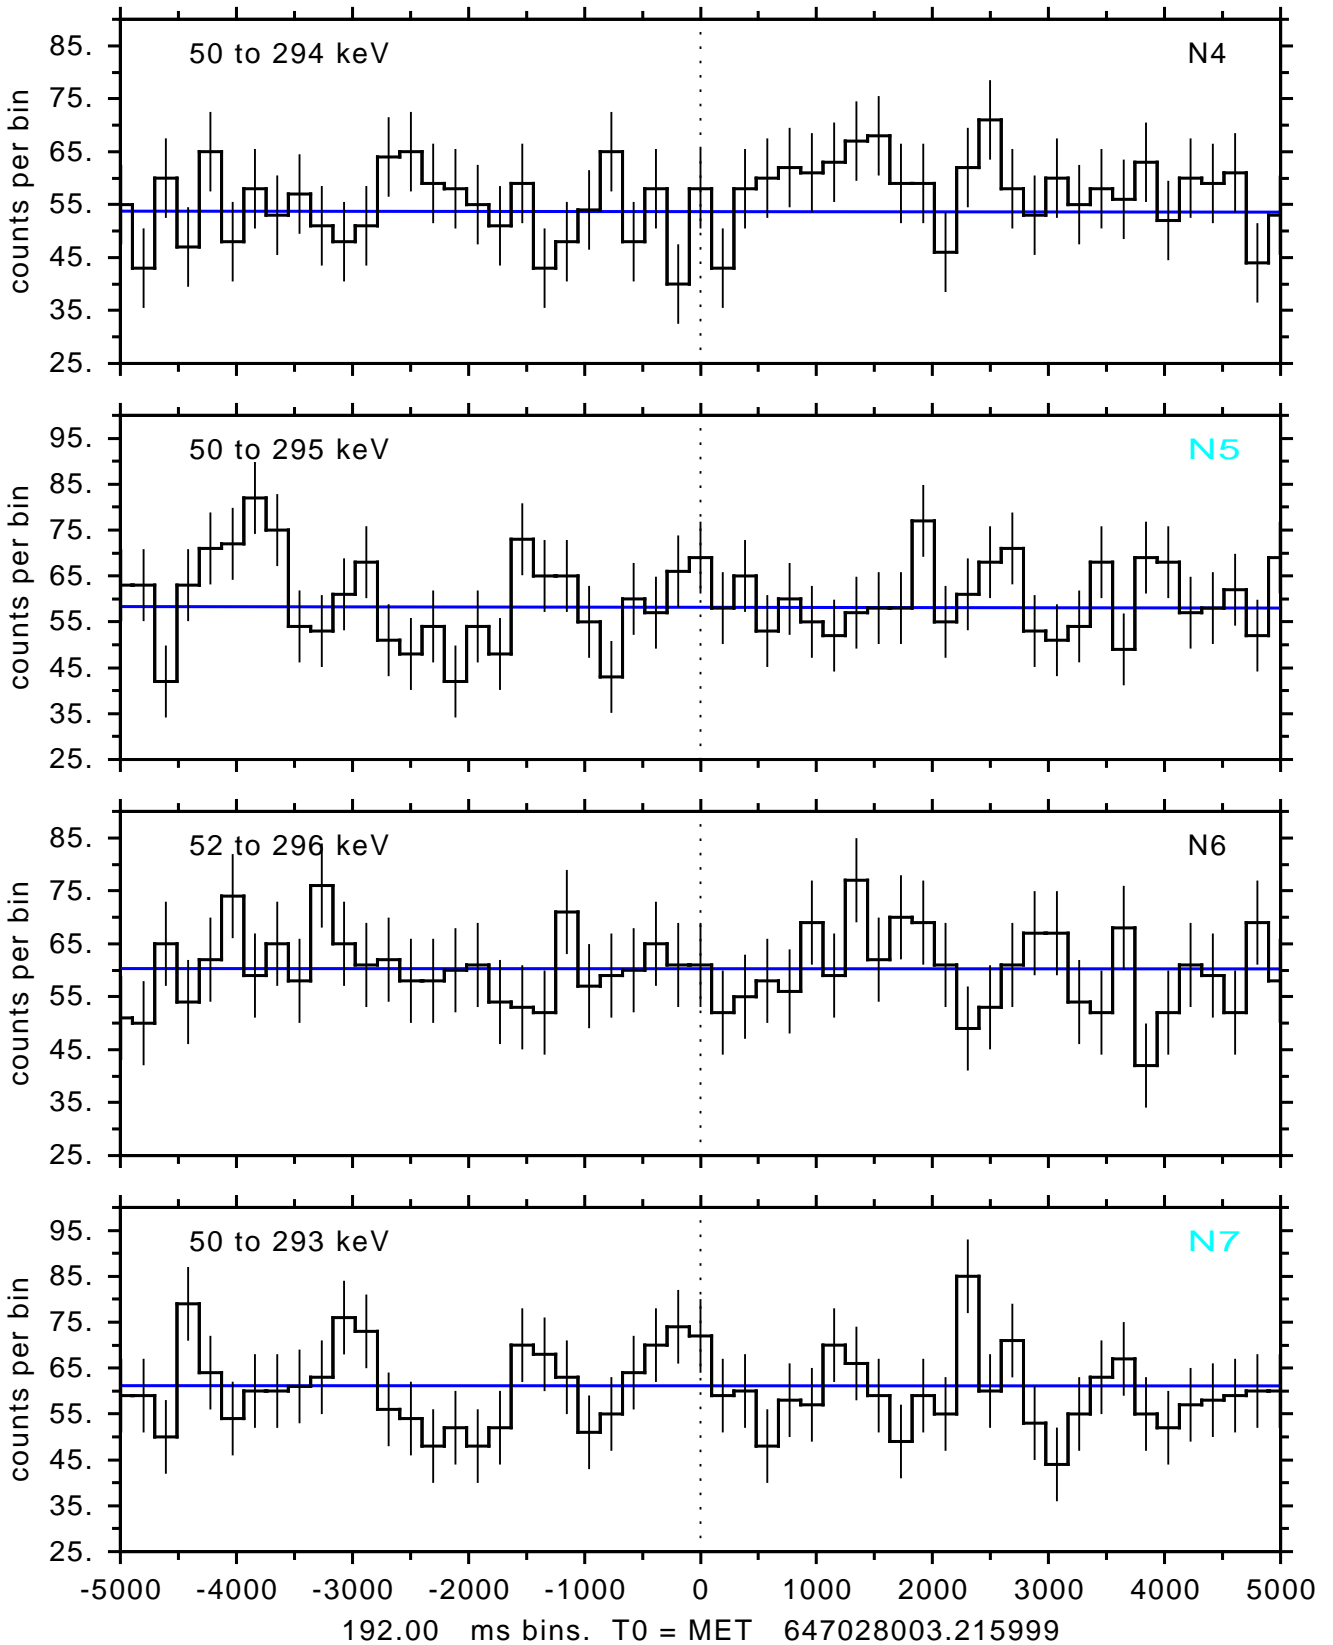

sGRB ver 116b of 2020 Feb 14 run on 2021-07-03 18:32:40
T0 = 647028003.215999 = 2021-07-03 17:59:58.216000
Algr: 4: P01 of F0001: glg_tte_b0_210703_18z_v00

sGRB ver 116b of 2020 Feb 14 run on 2021-07-03 18:32:40
T0 = 647028003.215999 = 2021-07-03 17:59:58.216000
Algr: 4: P01 of F0001: glg_tte_b0_210703_18z_v00