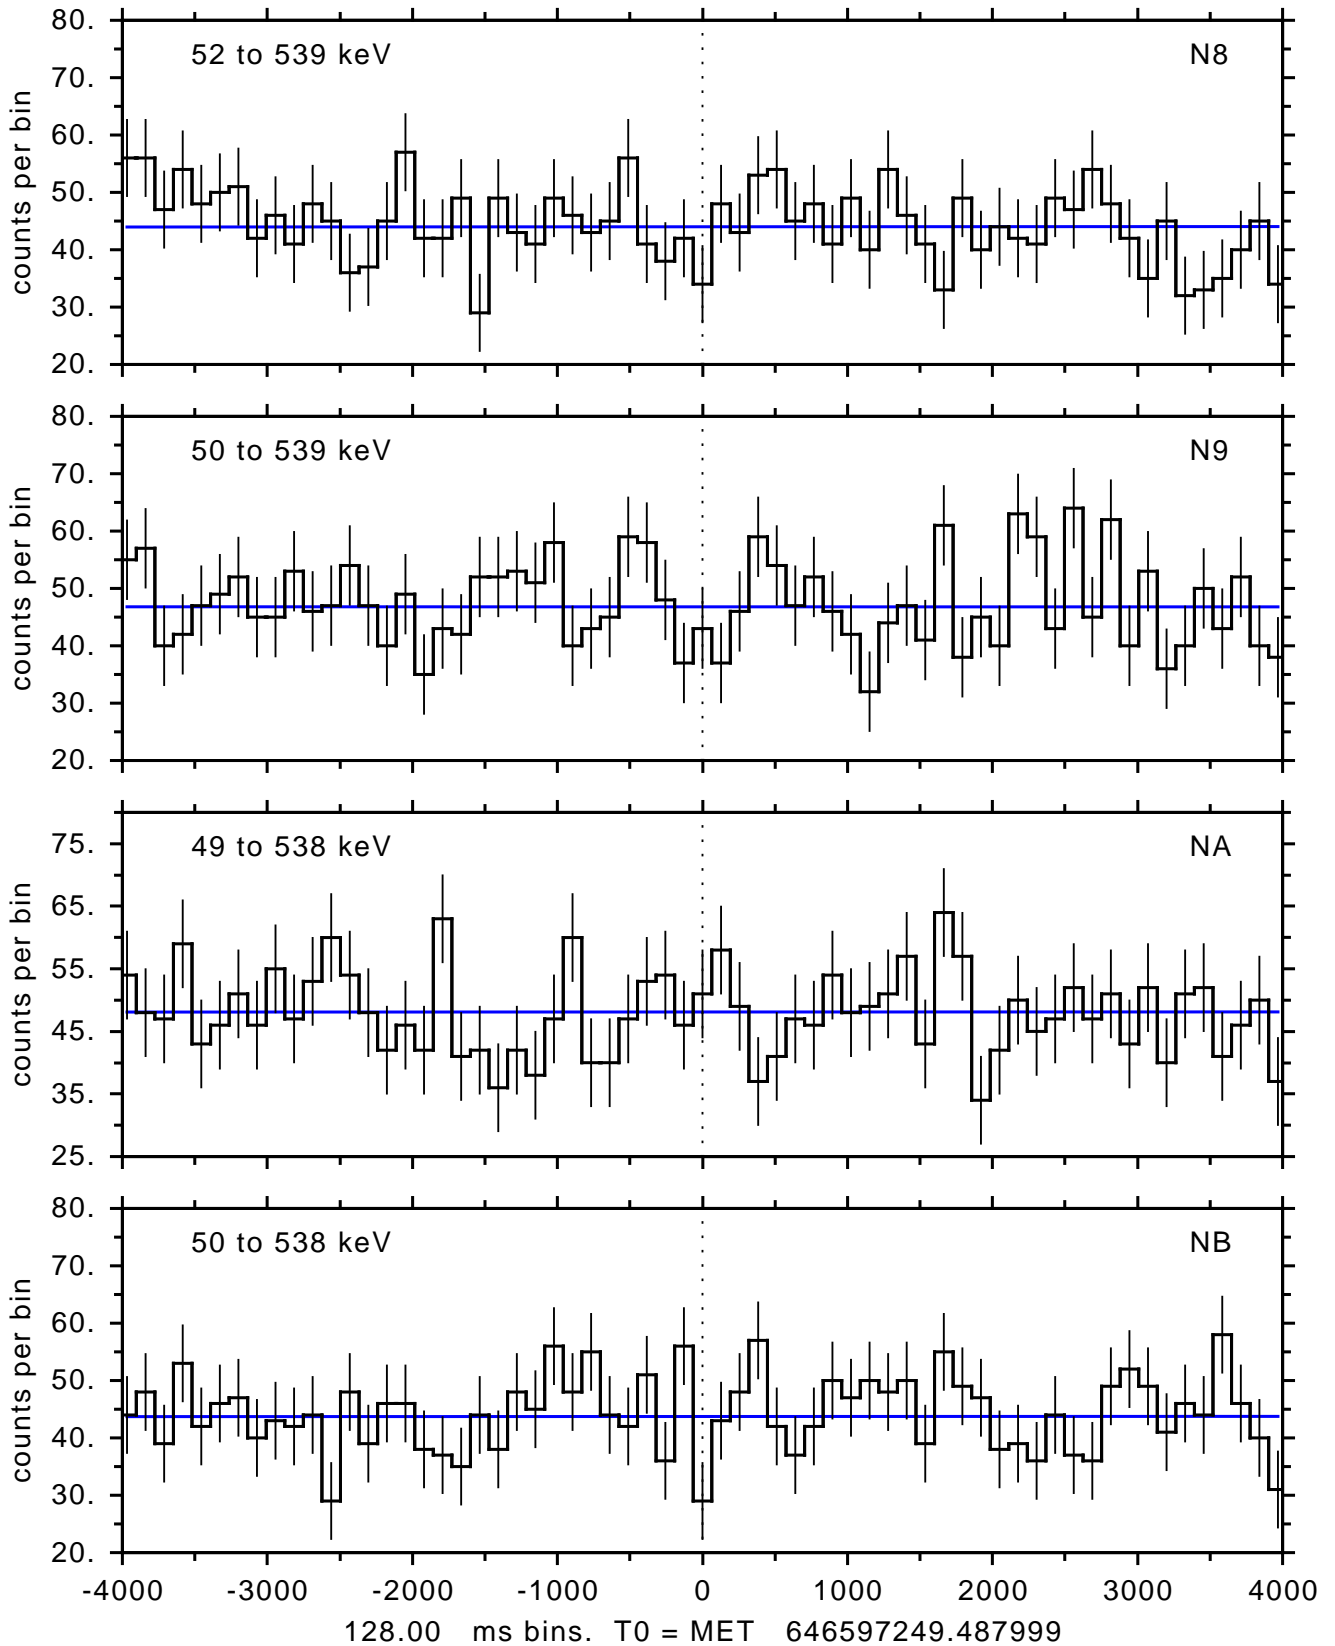

sGRB ver 116b of 2020 Feb 14 run on 2021-06-28 19:26:48
T0 = 646597249.487999 = 2021-06-28 18:20:44.488000
Algr: 2: P01 of F0001: glg_tte_b0_210628_18z_v00

sGRB ver 116b of 2020 Feb 14 run on 2021-06-28 19:26:48
T0 = 646597249.487999 = 2021-06-28 18:20:44.488000
Algr: 2: P01 of F0001: glg_tte_b0_210628_18z_v00