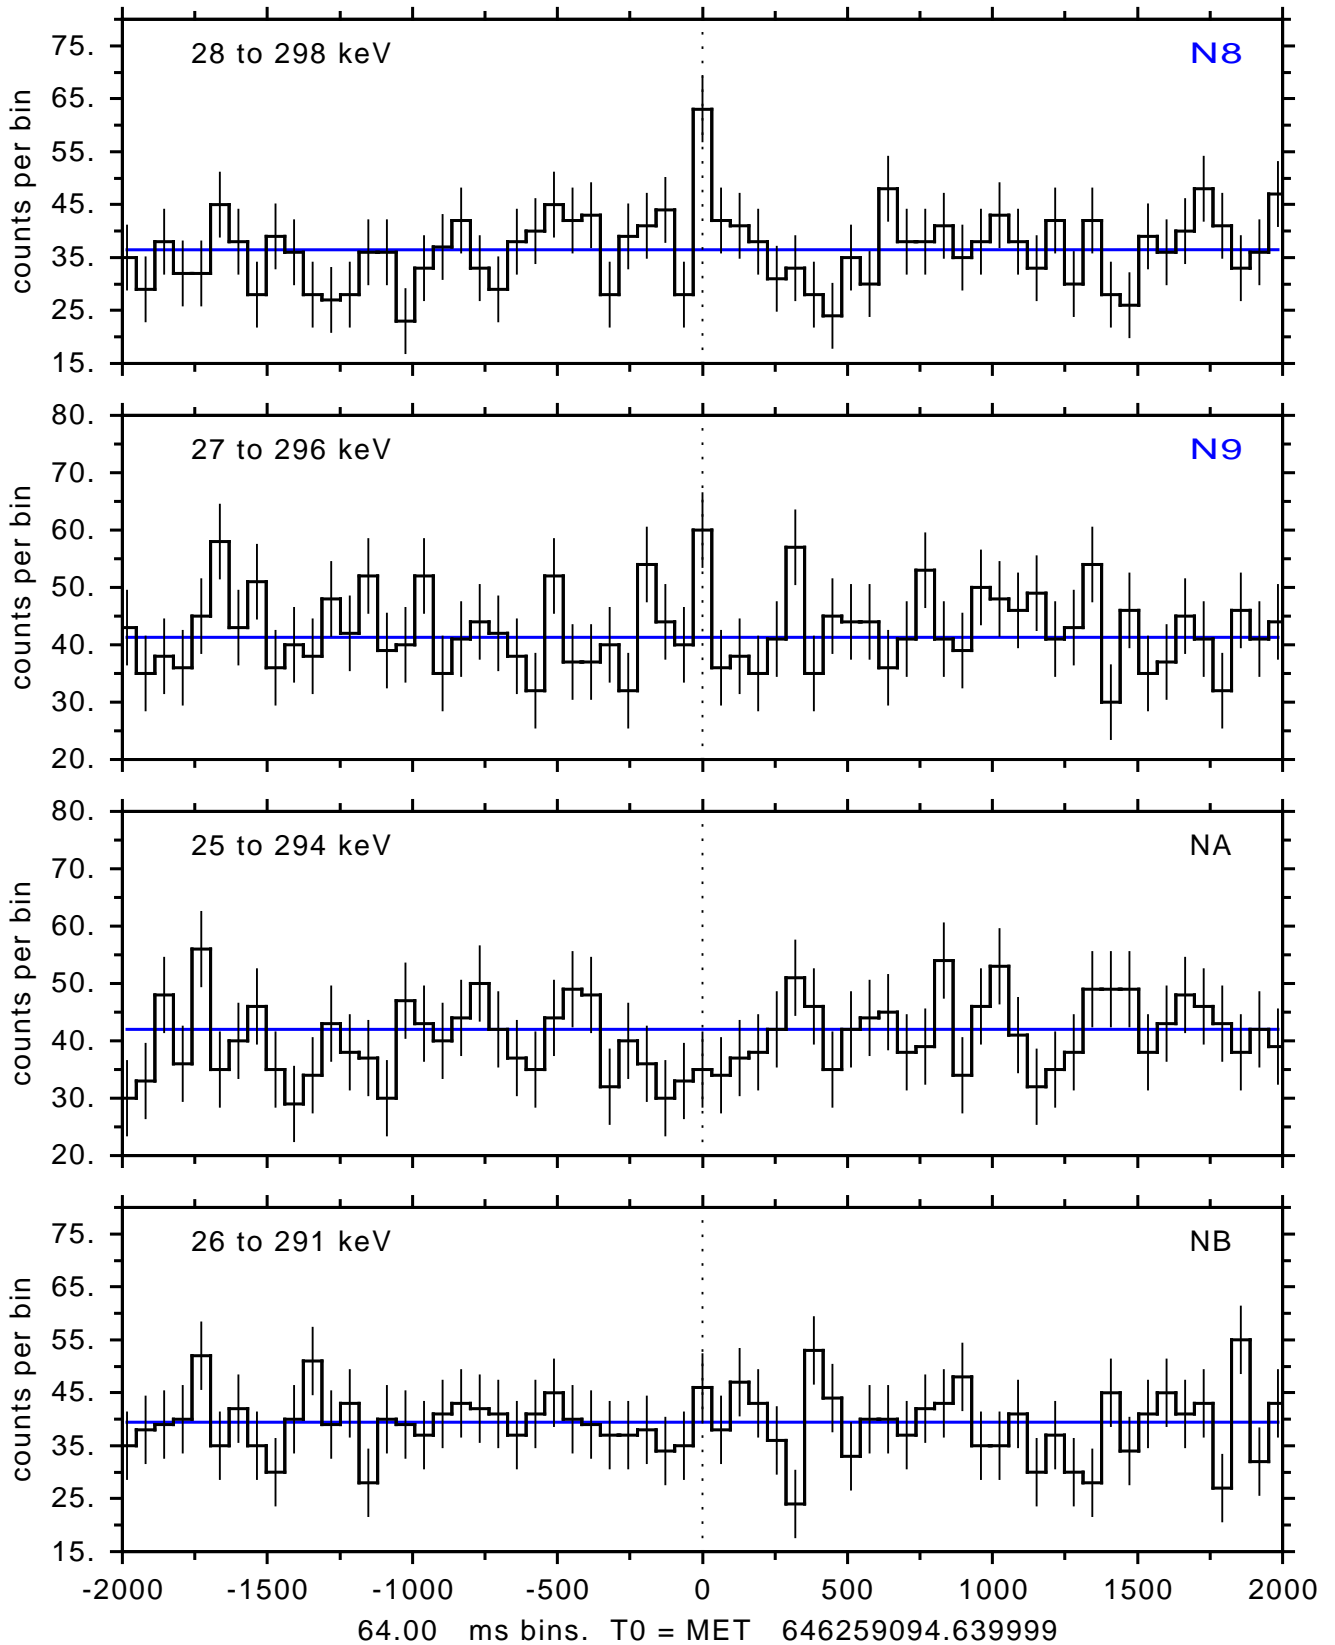

sGRB ver 116b of 2020 Feb 14 run on 2021-06-24 20:05:38
T0 = 646259094.639999 = 2021-06-24 20:24:49.640000
Algr: 3: P01 of F0001: glg_tte_b0_210624_20z_v00

sGRB ver 116b of 2020 Feb 14 run on 2021-06-24 20:05:38
T0 = 646259094.639999 = 2021-06-24 20:24:49.640000
Algr: 3: P01 of F0001: glg_tte_b0_210624_20z_v00