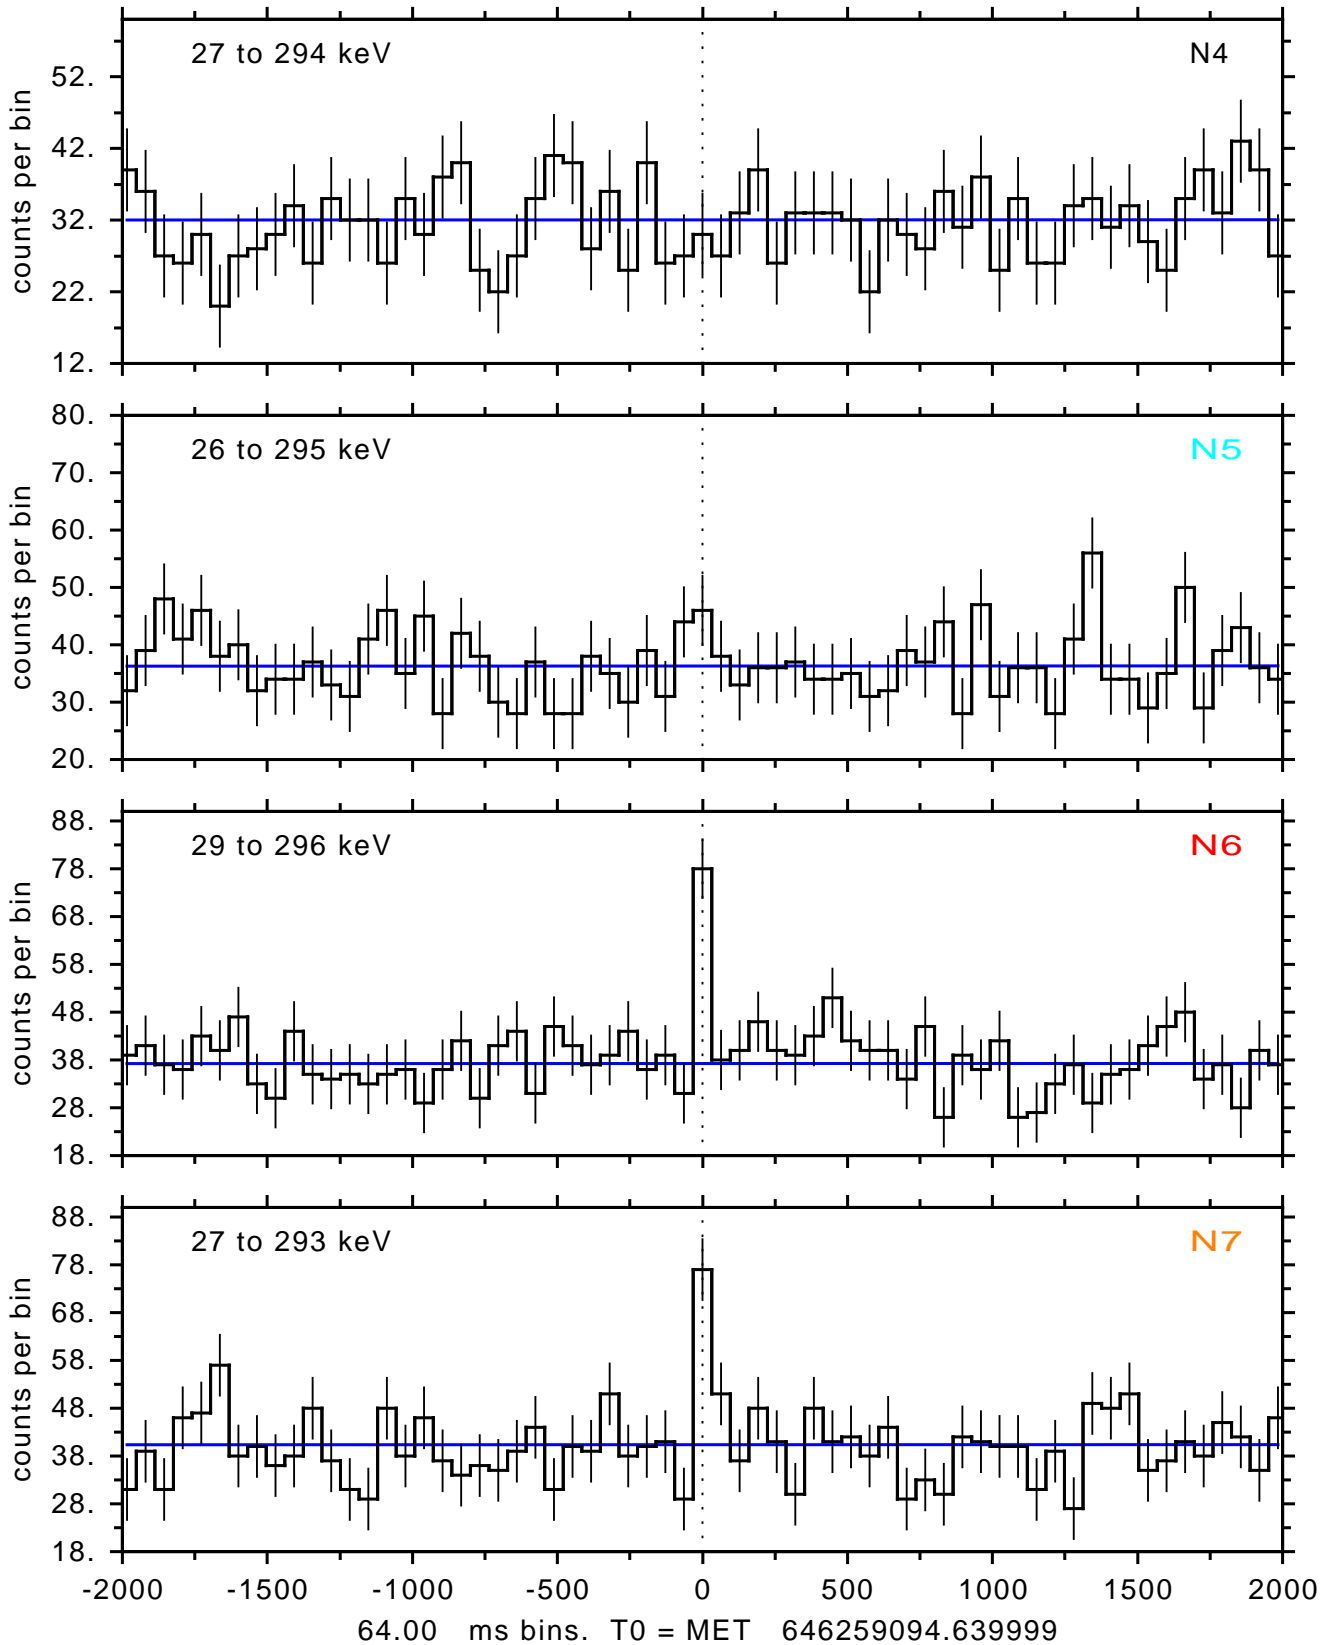

sGRB ver 116b of 2020 Feb 14 run on 2021-06-24 20:05:38
T0 = 646259094.639999 = 2021-06-24 20:24:49.640000
Algr: 3: P01 of F0001: glg_tte_b0_210624_20z_v00

sGRB ver 116b of 2020 Feb 14 run on 2021-06-24 20:05:38
T0 = 646259094.639999 = 2021-06-24 20:24:49.640000
Algr: 3: P01 of F0001: glg_tte_b0_210624_20z_v00