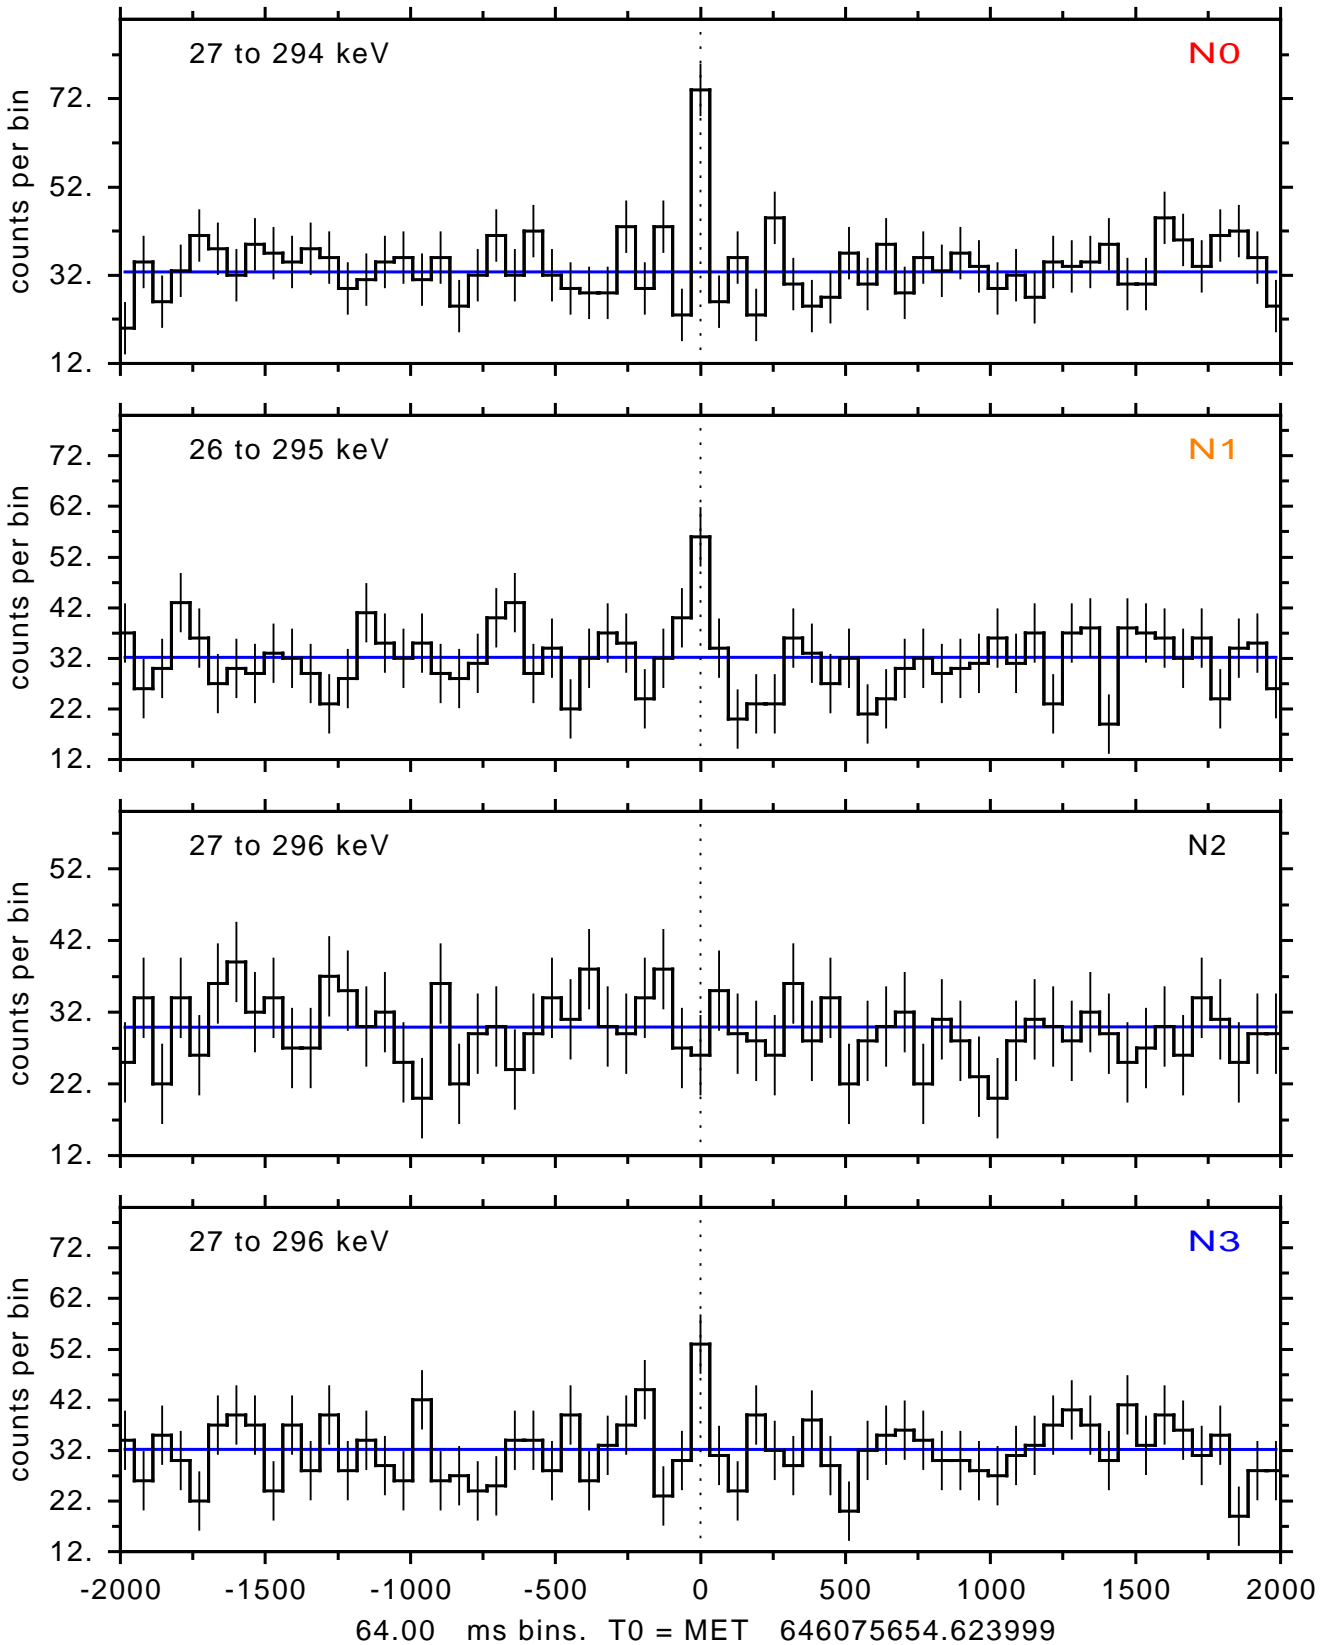

sGRB ver 116b of 2020 Feb 14 run on 2021-06-22 18:40:42
T0 = 646075654.623999 = 2021-06-22 17:27:29.624000
Algr: 3: P01 of F0001: glg_tte_b0_210622_17z_v00

sGRB ver 116b of 2020 Feb 14 run on 2021-06-22 18:40:42
T0 = 646075654.623999 = 2021-06-22 17:27:29.624000
Algr: 3: P01 of F0001: glg_tte_b0_210622_17z_v00