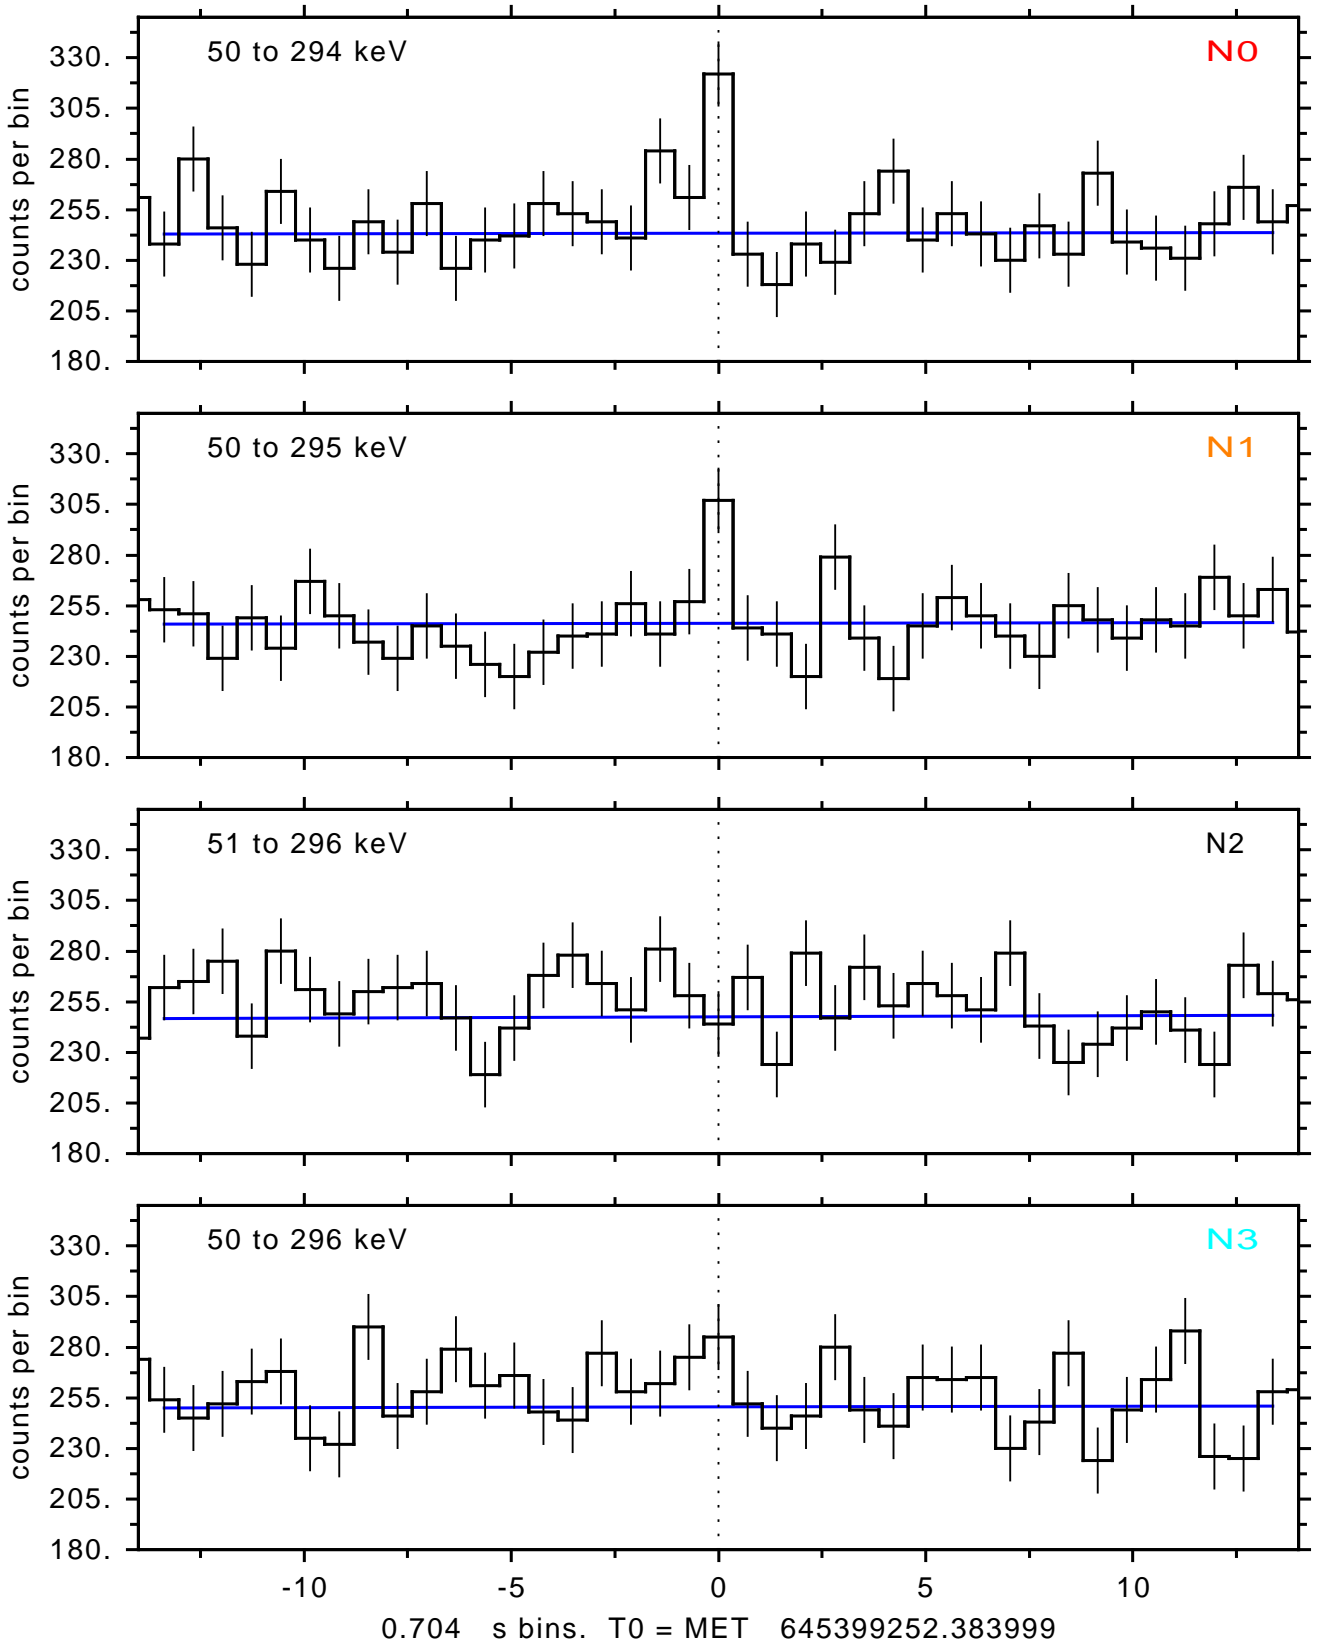

sGRB ver 116b of 2020 Feb 14 run on 2021-06-14 20:58:58
T0 = 645399252.383999 = 2021-06-14 21:34:07.384000
Algr: 4: P02 of F0001: glg_tte_b0_210614_21z_v00

sGRB ver 116b of 2020 Feb 14 run on 2021-06-14 20:58:58
T0 = 645399252.383999 = 2021-06-14 21:34:07.384000
Algr: 4: P02 of F0001: glg_tte_b0_210614_21z_v00