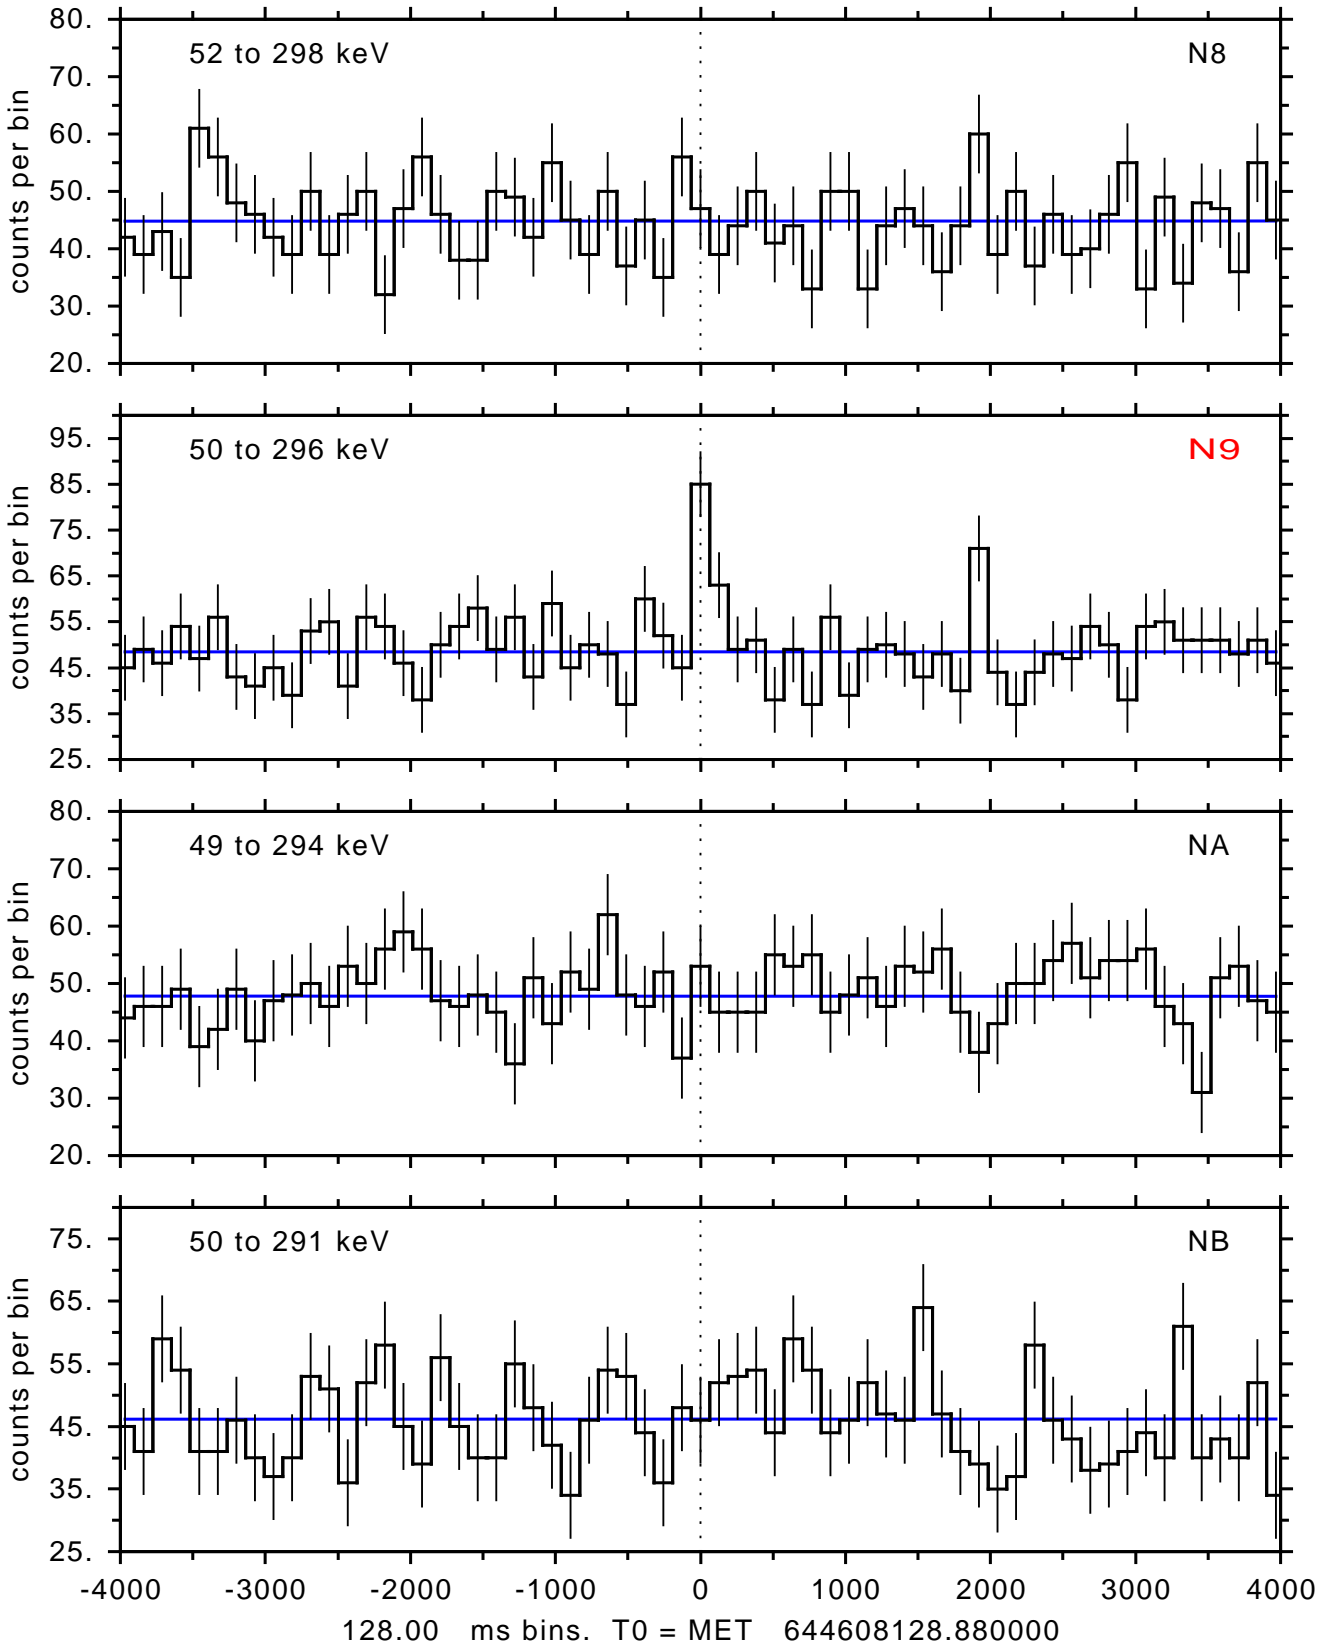

sGRB ver 116b of 2020 Feb 14 run on 2021-06-05 17:15:44

T0 = 644608128.880000 = 2021-06-05 17:48:43.880000

Algr: 4: P01 of F0001: glg_tte_b0_210605_17z_v00

sGRB ver 116b of 2020 Feb 14 run on 2021-06-05 17:15:44
T0 = 644608128.880000 = 2021-06-05 17:48:43.880000
Algr: 4: P01 of F0001: glg_tte_b0_210605_17z_v00