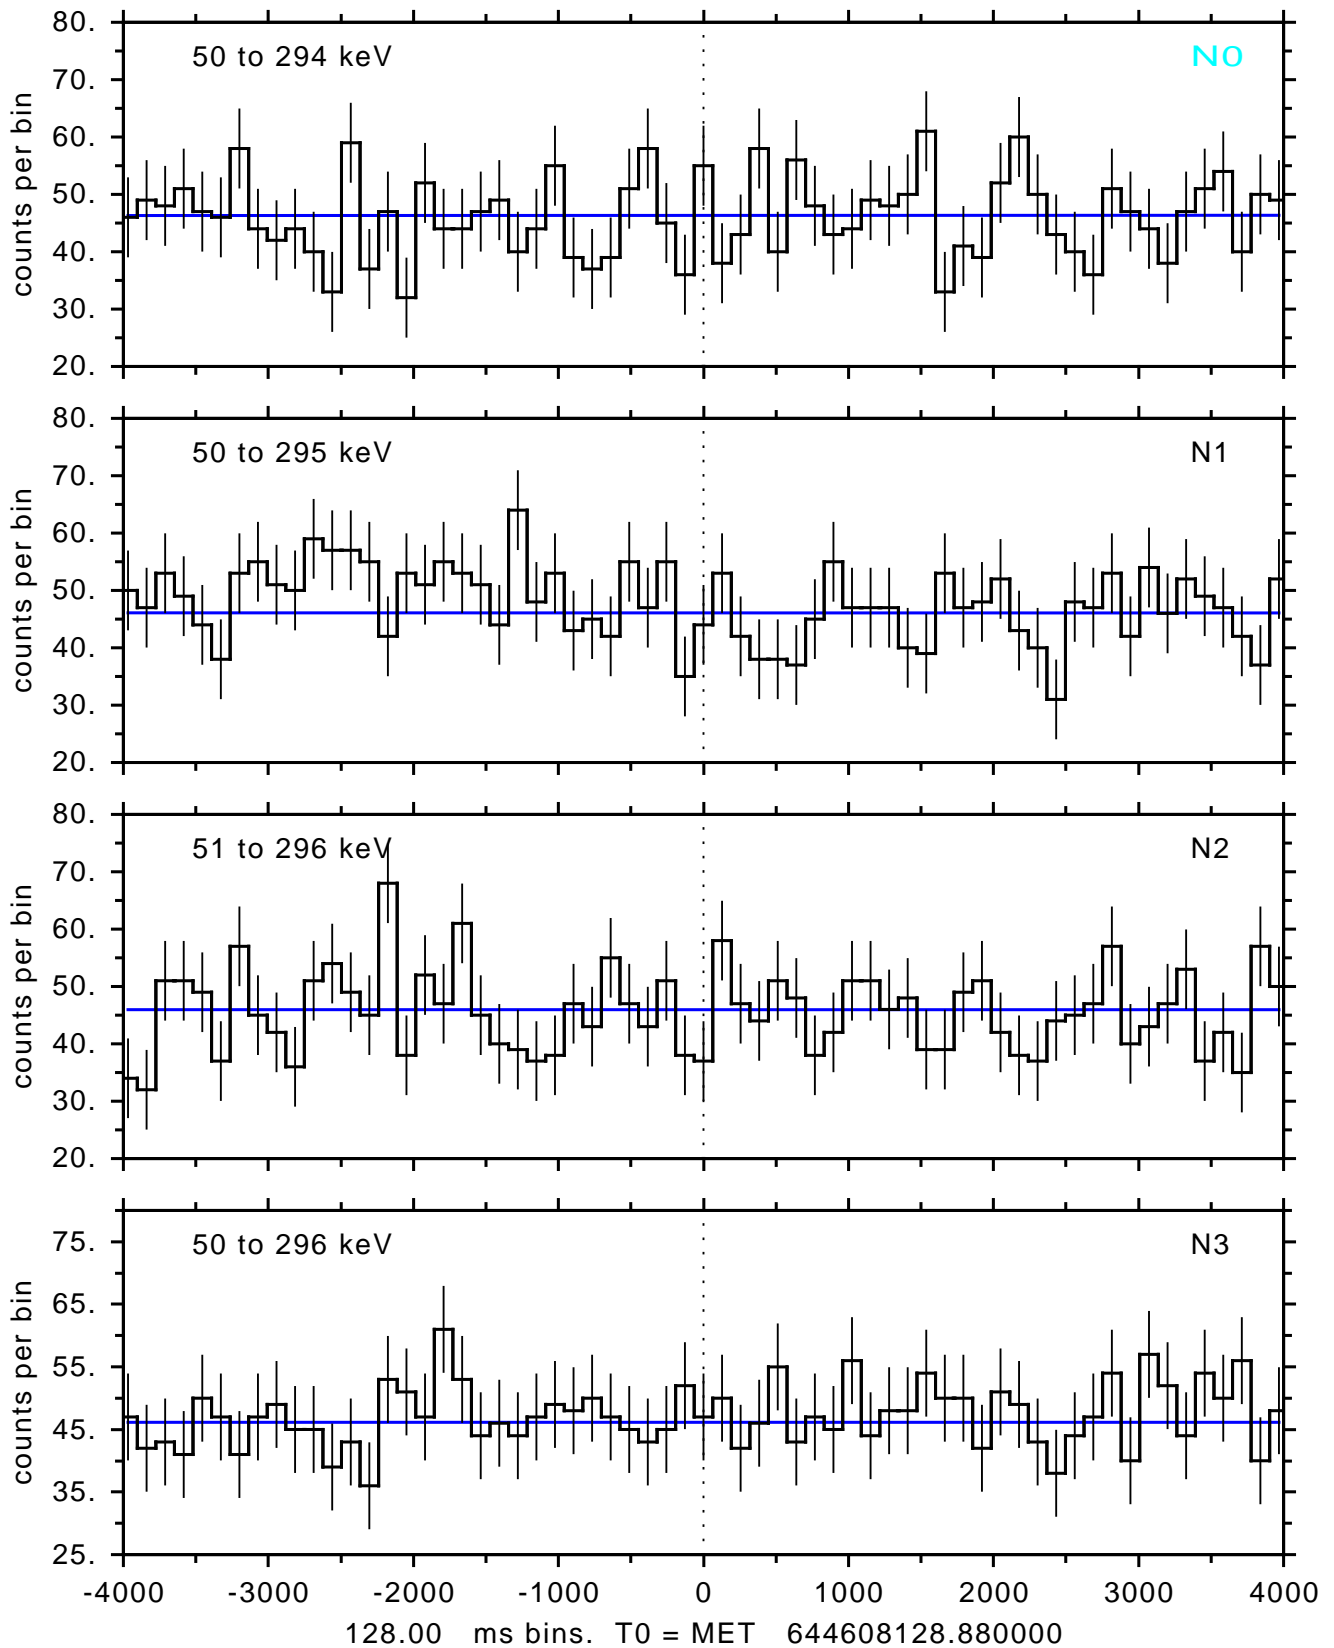

sGRB ver 116b of 2020 Feb 14 run on 2021-06-05 17:15:44

T0 = 644608128.880000 = 2021-06-05 17:48:43.880000

Algr: 4: P01 of F0001: glg_tte_b0_210605_17z_v00

sGRB ver 116b of 2020 Feb 14 run on 2021-06-05 17:15:44
T0 = 644608128.880000 = 2021-06-05 17:48:43.880000
Algr: 4: P01 of F0001: glg_tte_b0_210605_17z_v00