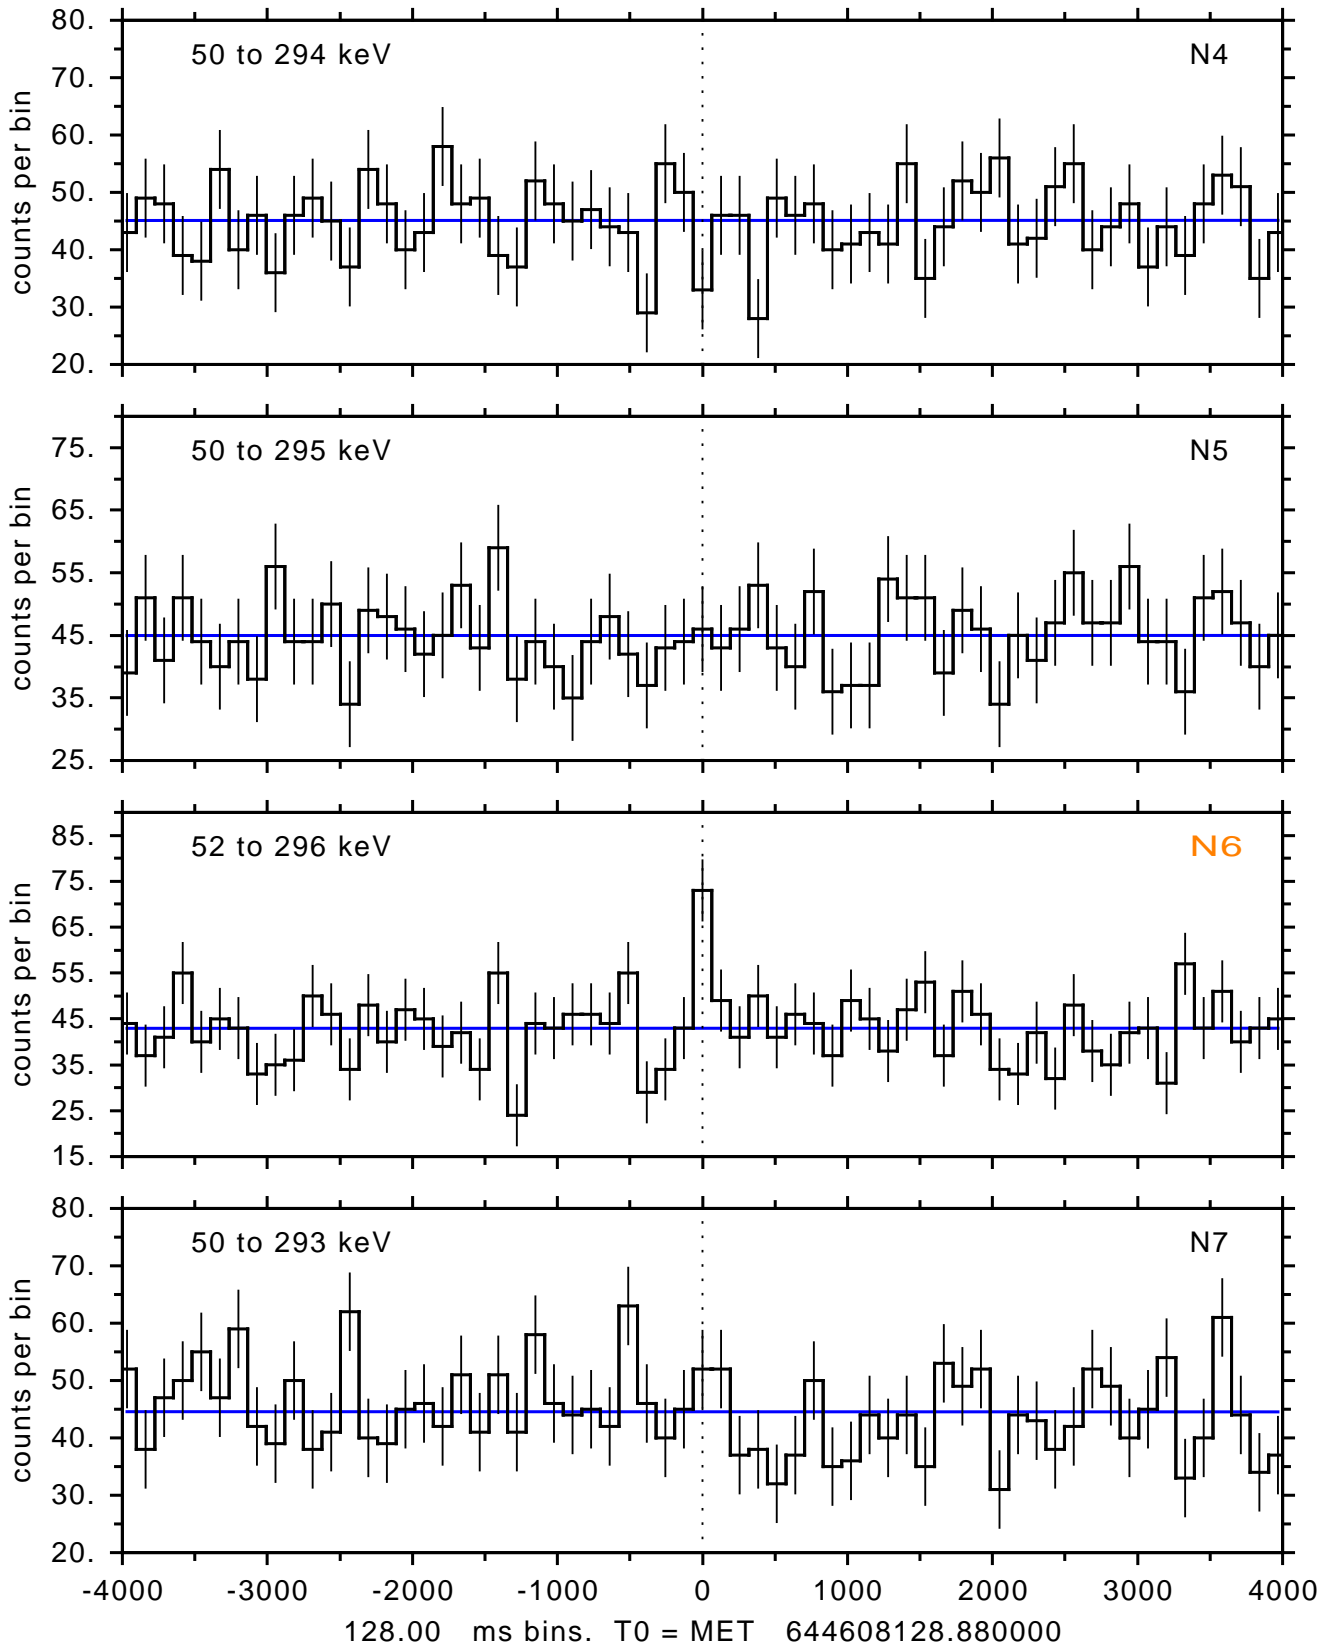

sGRB ver 116b of 2020 Feb 14 run on 2021-06-05 17:15:44

T0 = 644608128.880000 = 2021-06-05 17:48:43.880000

Algr: 4: P01 of F0001: glg_tte_b0_210605_17z_v00

sGRB ver 116b of 2020 Feb 14 run on 2021-06-05 17:15:44
T0 = 644608128.880000 = 2021-06-05 17:48:43.880000
Algr: 4: P01 of F0001: glg_tte_b0_210605_17z_v00