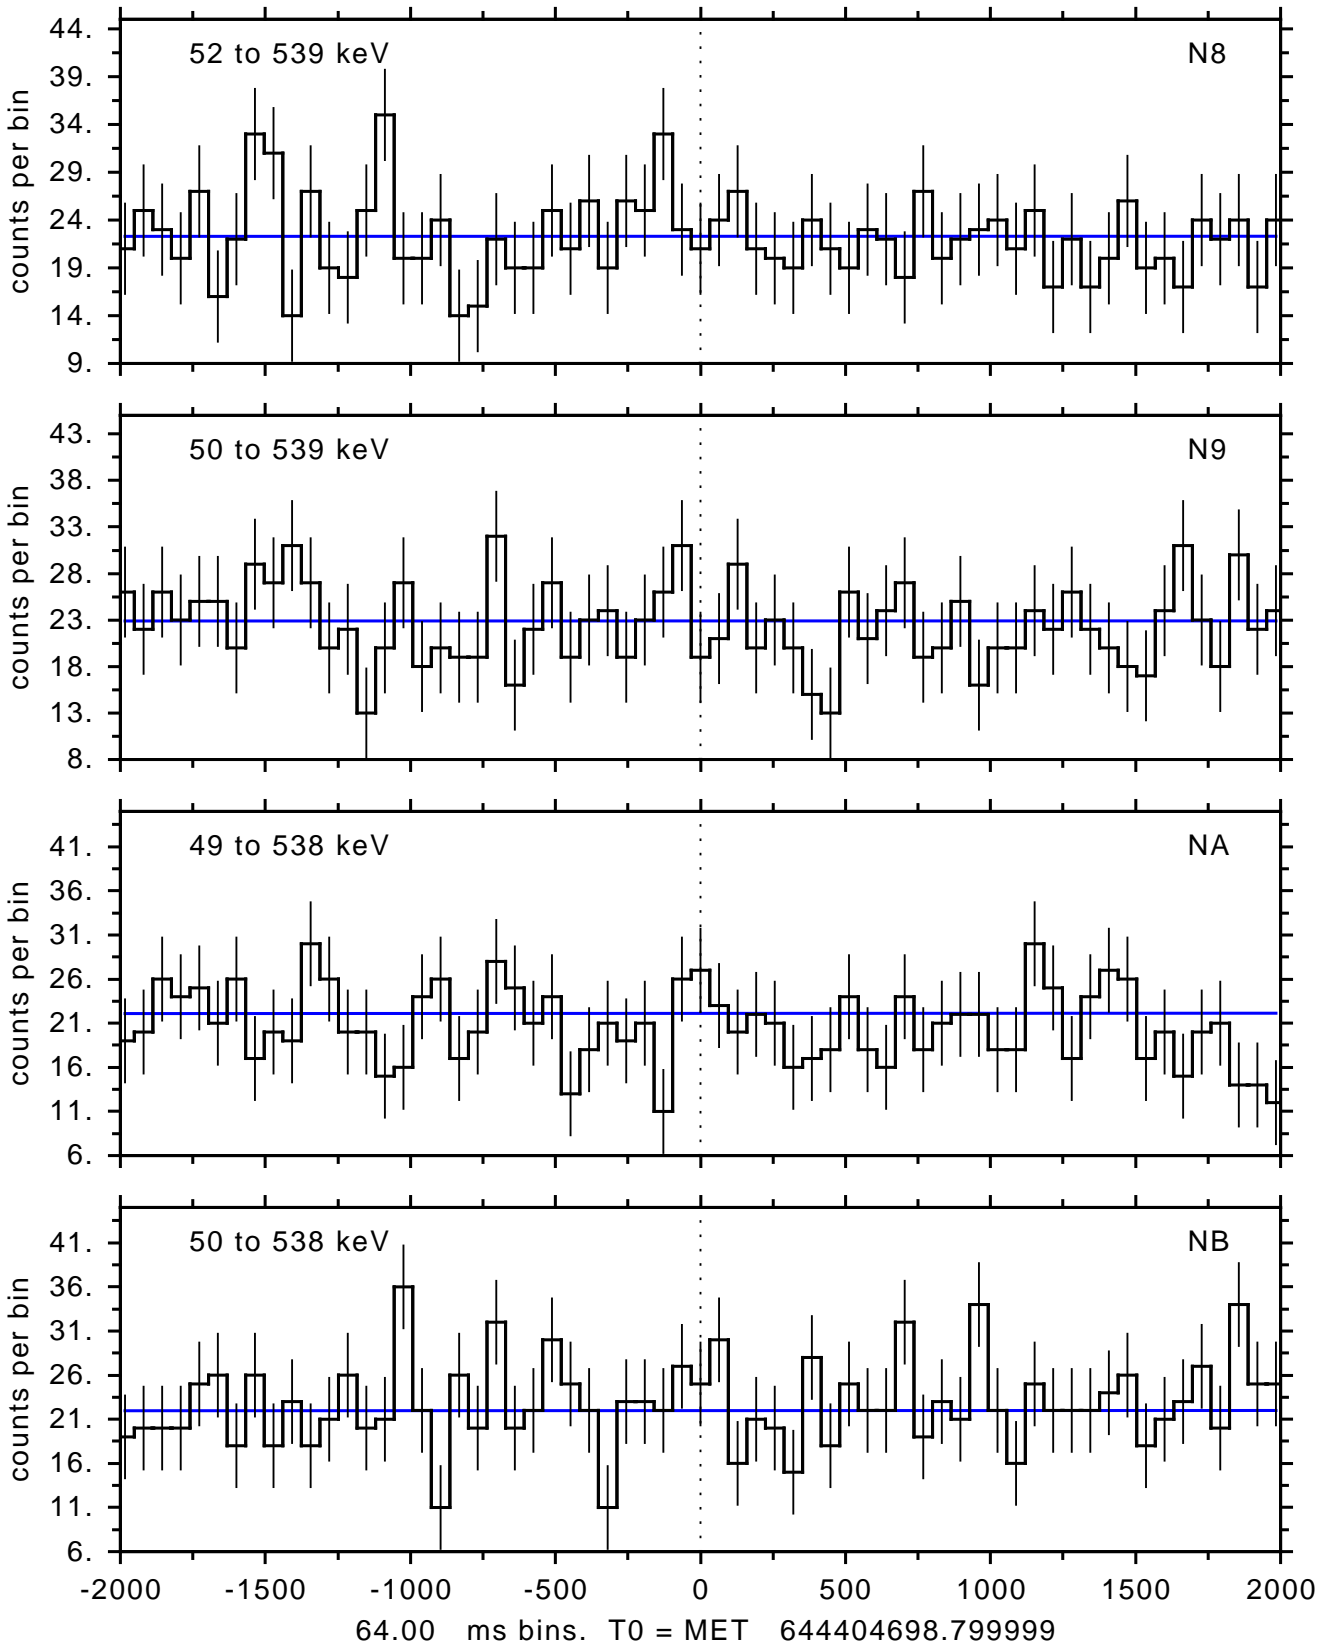

sGRB ver 116b of 2020 Feb 14 run on 2021-06-03 07:28:43  
T0 = 644404698.799999 = 2021-06-03 09:18:13.800000  
Algr: 2: P01 of F0001: glg\_tte\_b0\_210603\_09z\_v00

sGRB ver 116b of 2020 Feb 14 run on 2021-06-03 07:28:43

T0 = 644404698.799999 = 2021-06-03 09:18:13.800000

Algr: 2: P01 of F0001: glg\_tte\_b0\_210603\_09z\_v00

sGRB ver 116b of 2020 Feb 14 run on 2021-06-03 07:28:43  
T0 = 644404698.799999 = 2021-06-03 09:18:13.800000  
Algr: 2: P01 of F0001: glg\_tte\_b0\_210603\_09z\_v00

sGRB ver 116b of 2020 Feb 14 run on 2021-06-03 07:28:43  
T0 = 644404698.799999 = 2021-06-03 09:18:13.800000  
Algr: 2: P01 of F0001: glg\_tte\_b0\_210603\_09z\_v00