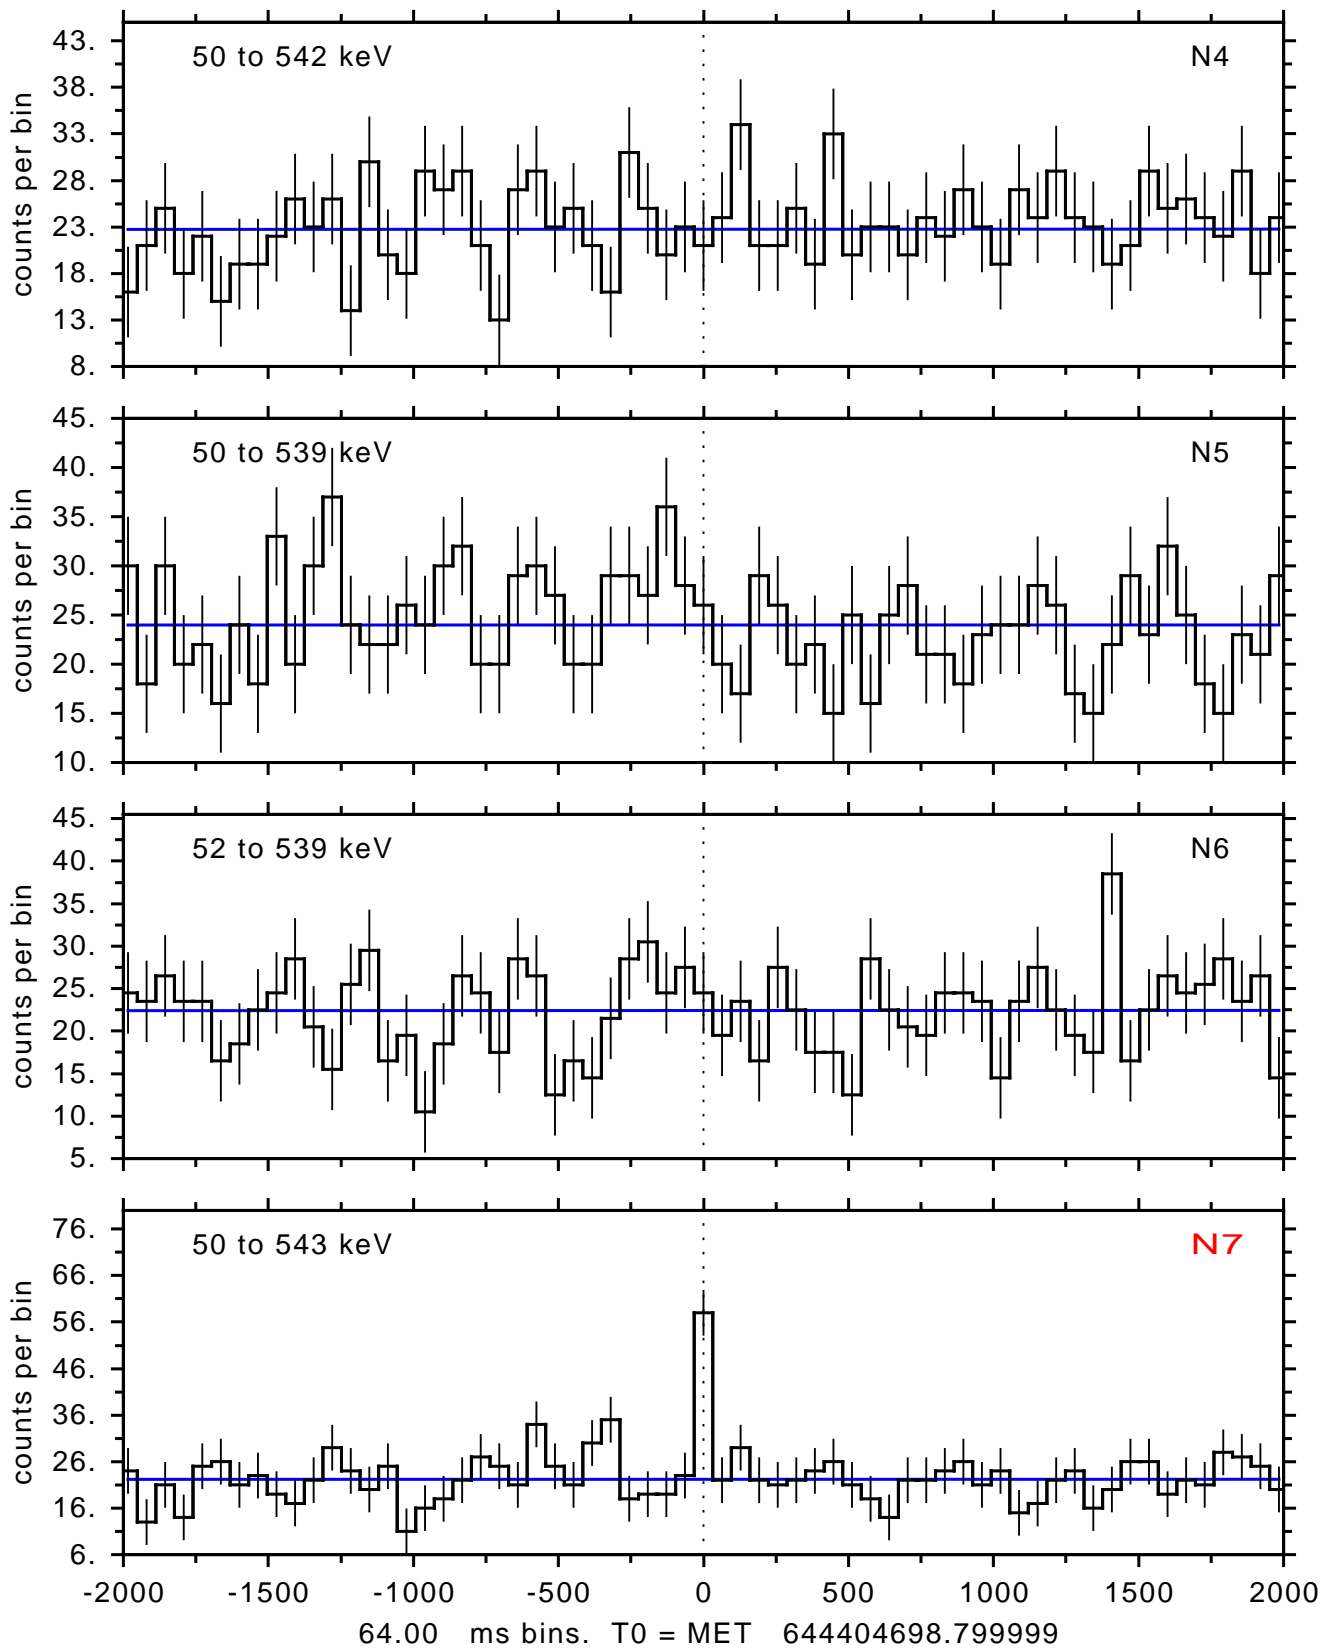

sGRB ver 116b of 2020 Feb 14 run on 2021-06-03 07:28:43  
T0 = 644404698.799999 = 2021-06-03 09:18:13.800000  
Algr: 2: P01 of F0001: glg\_tte\_b0\_210603\_09z\_v00

sGRB ver 116b of 2020 Feb 14 run on 2021-06-03 07:28:43

T0 = 644404698.799999 = 2021-06-03 09:18:13.800000

Algr: 2: P01 of F0001: glg\_tte\_b0\_210603\_09z\_v00

sGRB ver 116b of 2020 Feb 14 run on 2021-06-03 07:28:43  
T0 = 644404698.799999 = 2021-06-03 09:18:13.800000  
Algr: 2: P01 of F0001: glg\_tte\_b0\_210603\_09z\_v00

sGRB ver 116b of 2020 Feb 14 run on 2021-06-03 07:28:43  
T0 = 644404698.799999 = 2021-06-03 09:18:13.800000  
Algr: 2: P01 of F0001: glg\_tte\_b0\_210603\_09z\_v00