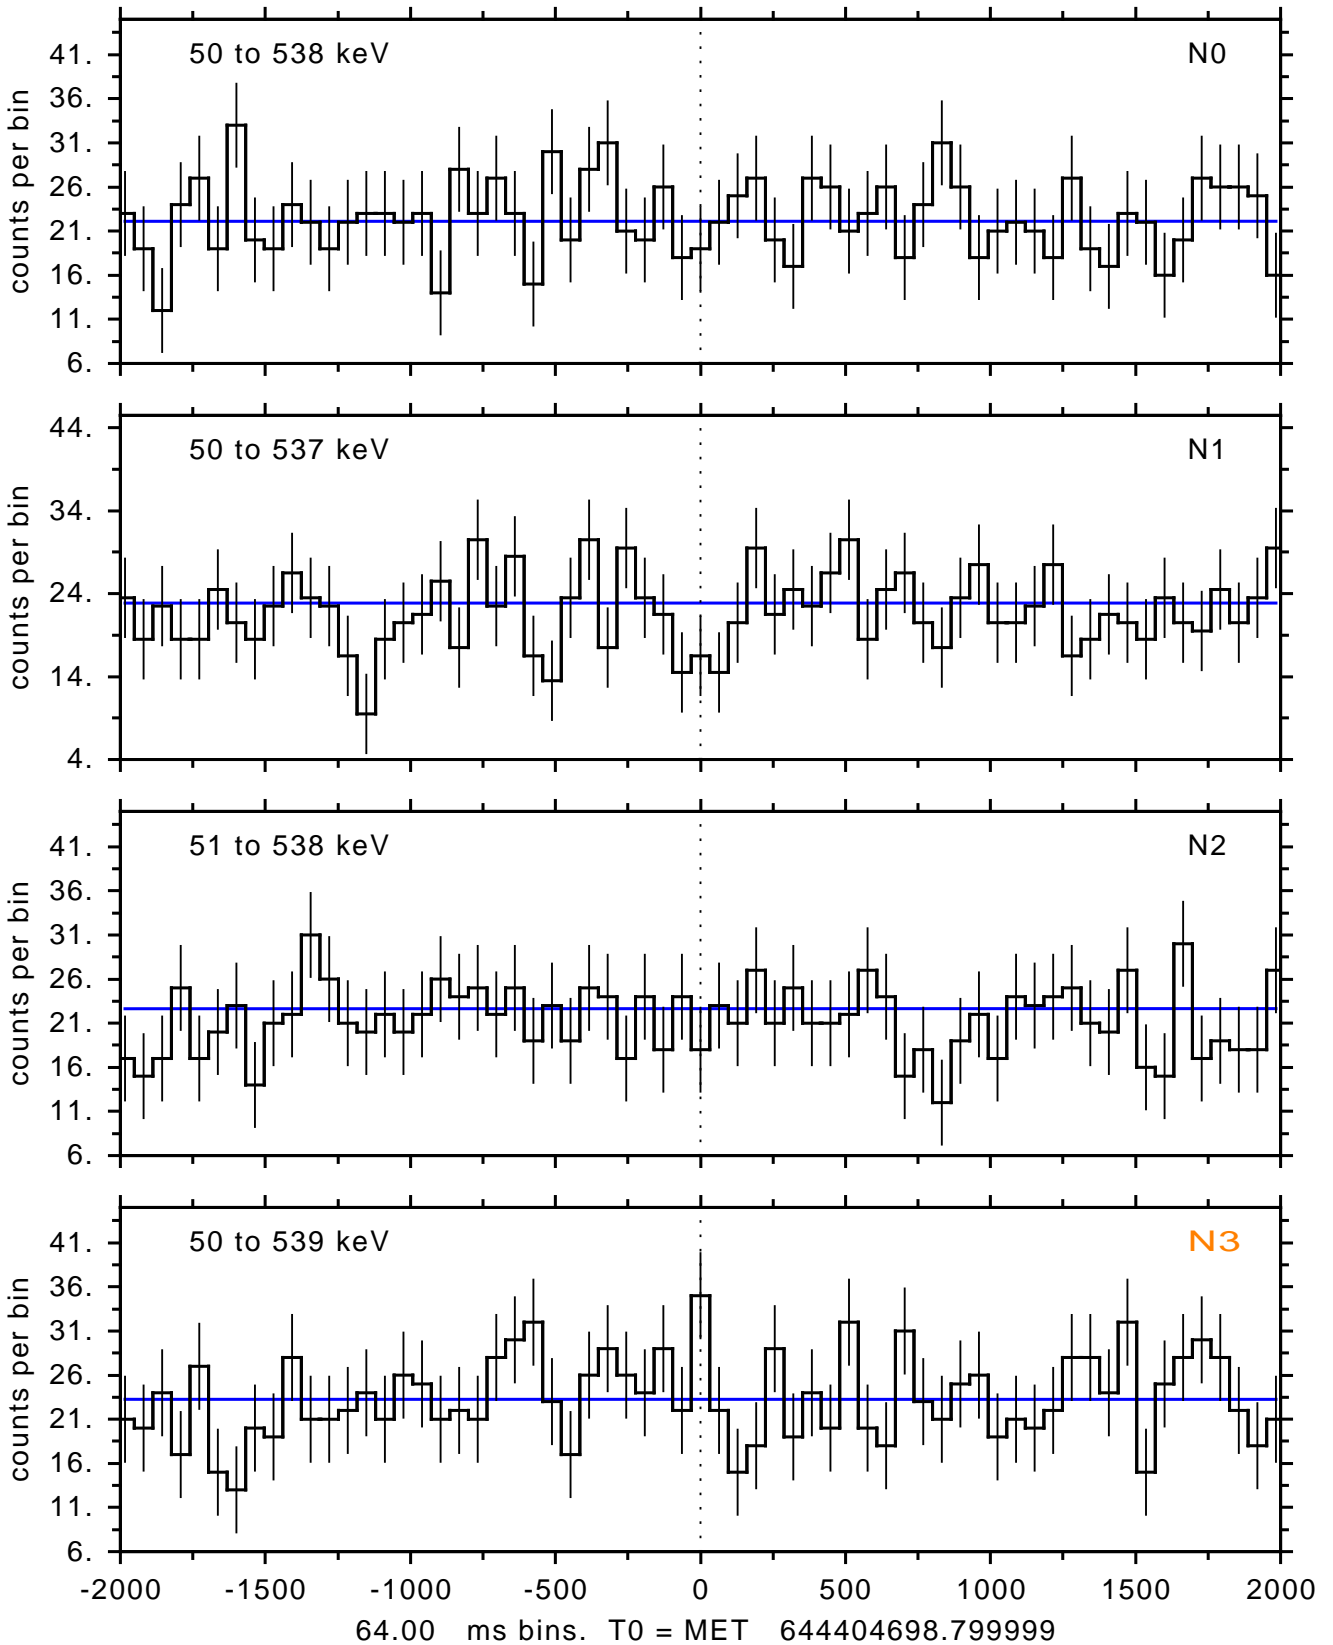

sGRB ver 116b of 2020 Feb 14 run on 2021-06-03 07:28:43  
T0 = 644404698.799999 = 2021-06-03 09:18:13.800000  
Algr: 2: P01 of F0001: glg\_tte\_b0\_210603\_09z\_v00

sGRB ver 116b of 2020 Feb 14 run on 2021-06-03 07:28:43

T0 = 644404698.799999 = 2021-06-03 09:18:13.800000

Algr: 2: P01 of F0001: glg\_tte\_b0\_210603\_09z\_v00

sGRB ver 116b of 2020 Feb 14 run on 2021-06-03 07:28:43  
T0 = 644404698.799999 = 2021-06-03 09:18:13.800000  
Algr: 2: P01 of F0001: glg\_tte\_b0\_210603\_09z\_v00

sGRB ver 116b of 2020 Feb 14 run on 2021-06-03 07:28:43  
T0 = 644404698.799999 = 2021-06-03 09:18:13.800000  
Algr: 2: P01 of F0001: glg\_tte\_b0\_210603\_09z\_v00