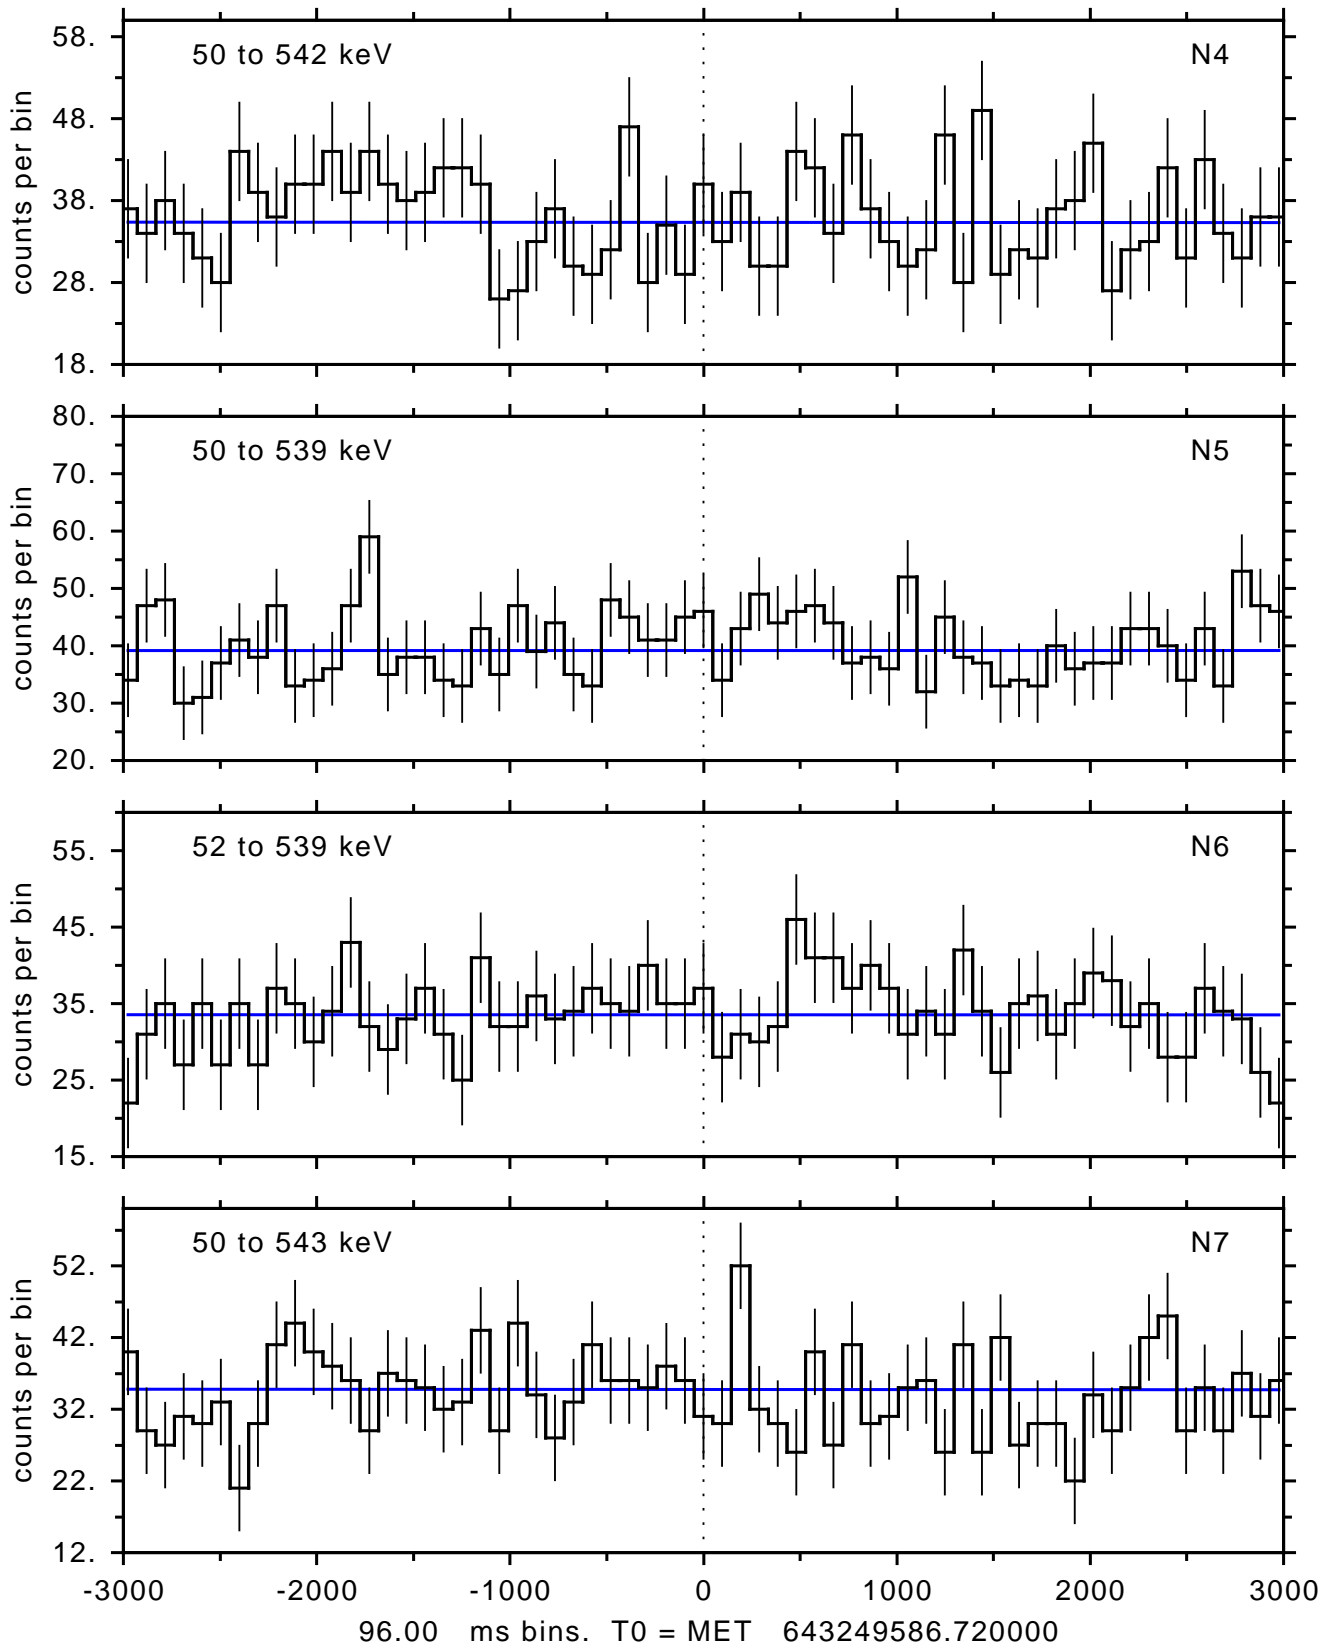

sGRB ver 116b of 2020 Feb 14 run on 2021-05-20 22:20:27
T0 = 643249586.720000 = 2021-05-21 00:26:21.720000
Algr: 2: P01 of F0001: glg_tte_b0_210521_00z_v00

sGRB ver 116b of 2020 Feb 14 run on 2021-05-20 22:20:27
T0 = 643249586.720000 = 2021-05-21 00:26:21.720000
Algr: 2: P01 of F0001: glg_tte_b0_210521_00z_v00