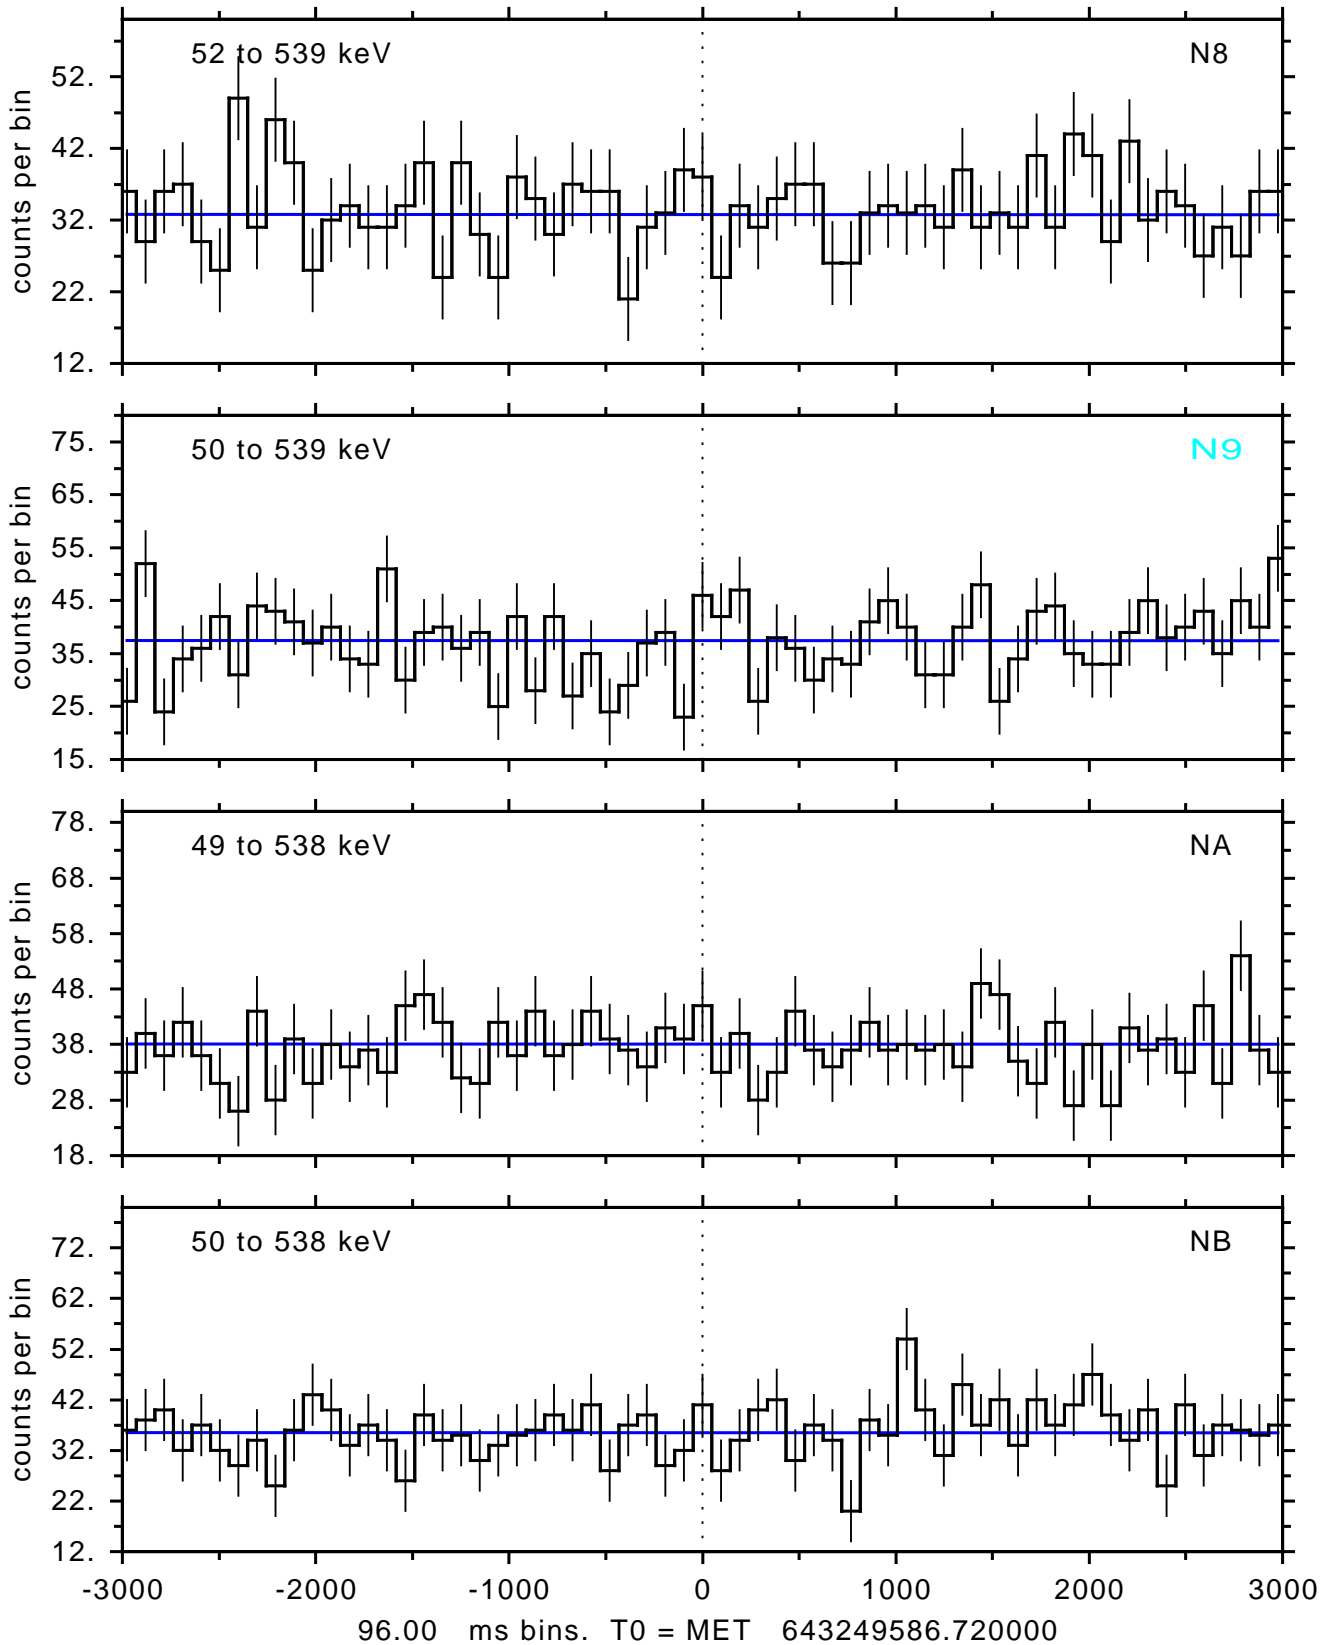

sGRB ver 116b of 2020 Feb 14 run on 2021-05-20 22:20:27
T0 = 643249586.720000 = 2021-05-21 00:26:21.720000
Algr: 2: P01 of F0001: glg_tte_b0_210521_00z_v00

sGRB ver 116b of 2020 Feb 14 run on 2021-05-20 22:20:27
T0 = 643249586.720000 = 2021-05-21 00:26:21.720000
Algr: 2: P01 of F0001: glg_tte_b0_210521_00z_v00