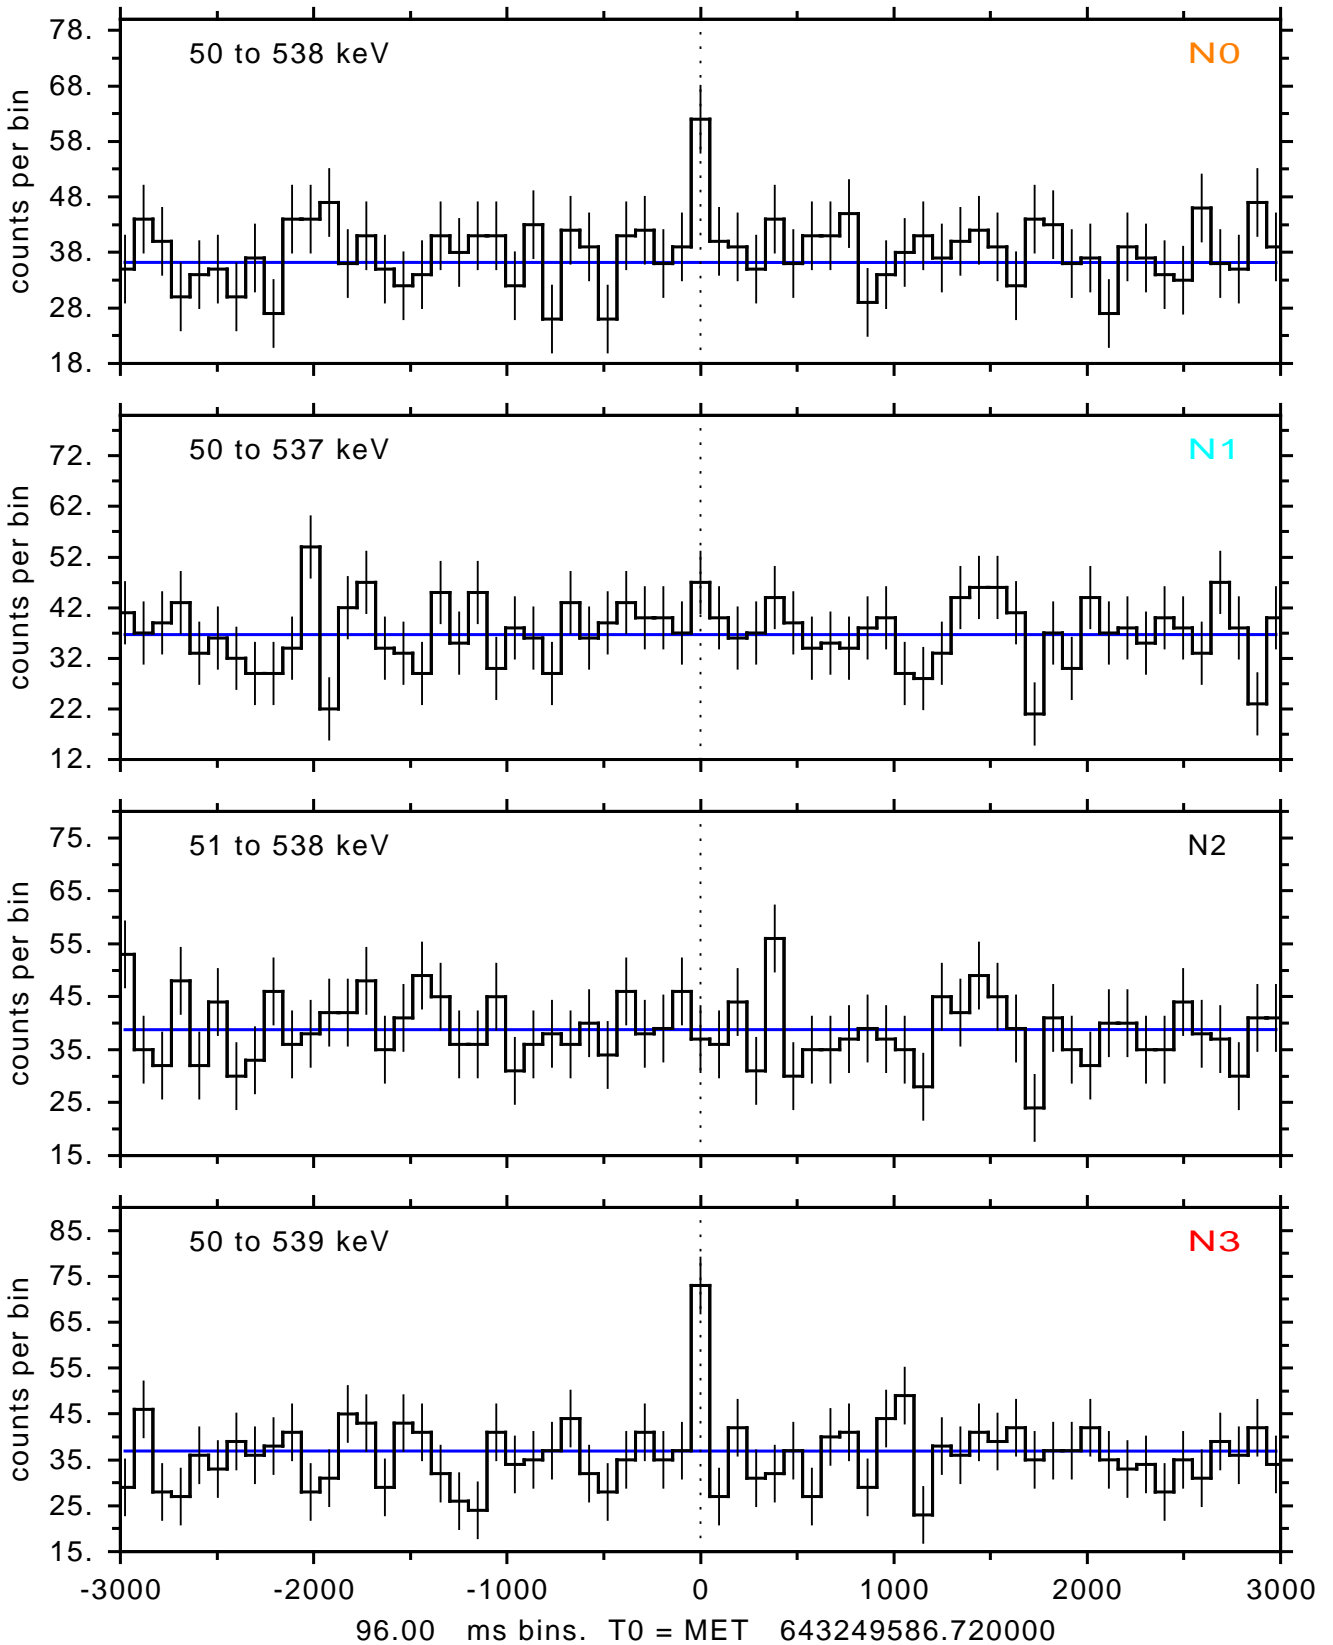

sGRB ver 116b of 2020 Feb 14 run on 2021-05-20 22:20:27
T0 = 643249586.720000 = 2021-05-21 00:26:21.720000
Algr: 2: P01 of F0001: glg_tte_b0_210521_00z_v00

sGRB ver 116b of 2020 Feb 14 run on 2021-05-20 22:20:27
T0 = 643249586.720000 = 2021-05-21 00:26:21.720000
Algr: 2: P01 of F0001: glg_tte_b0_210521_00z_v00