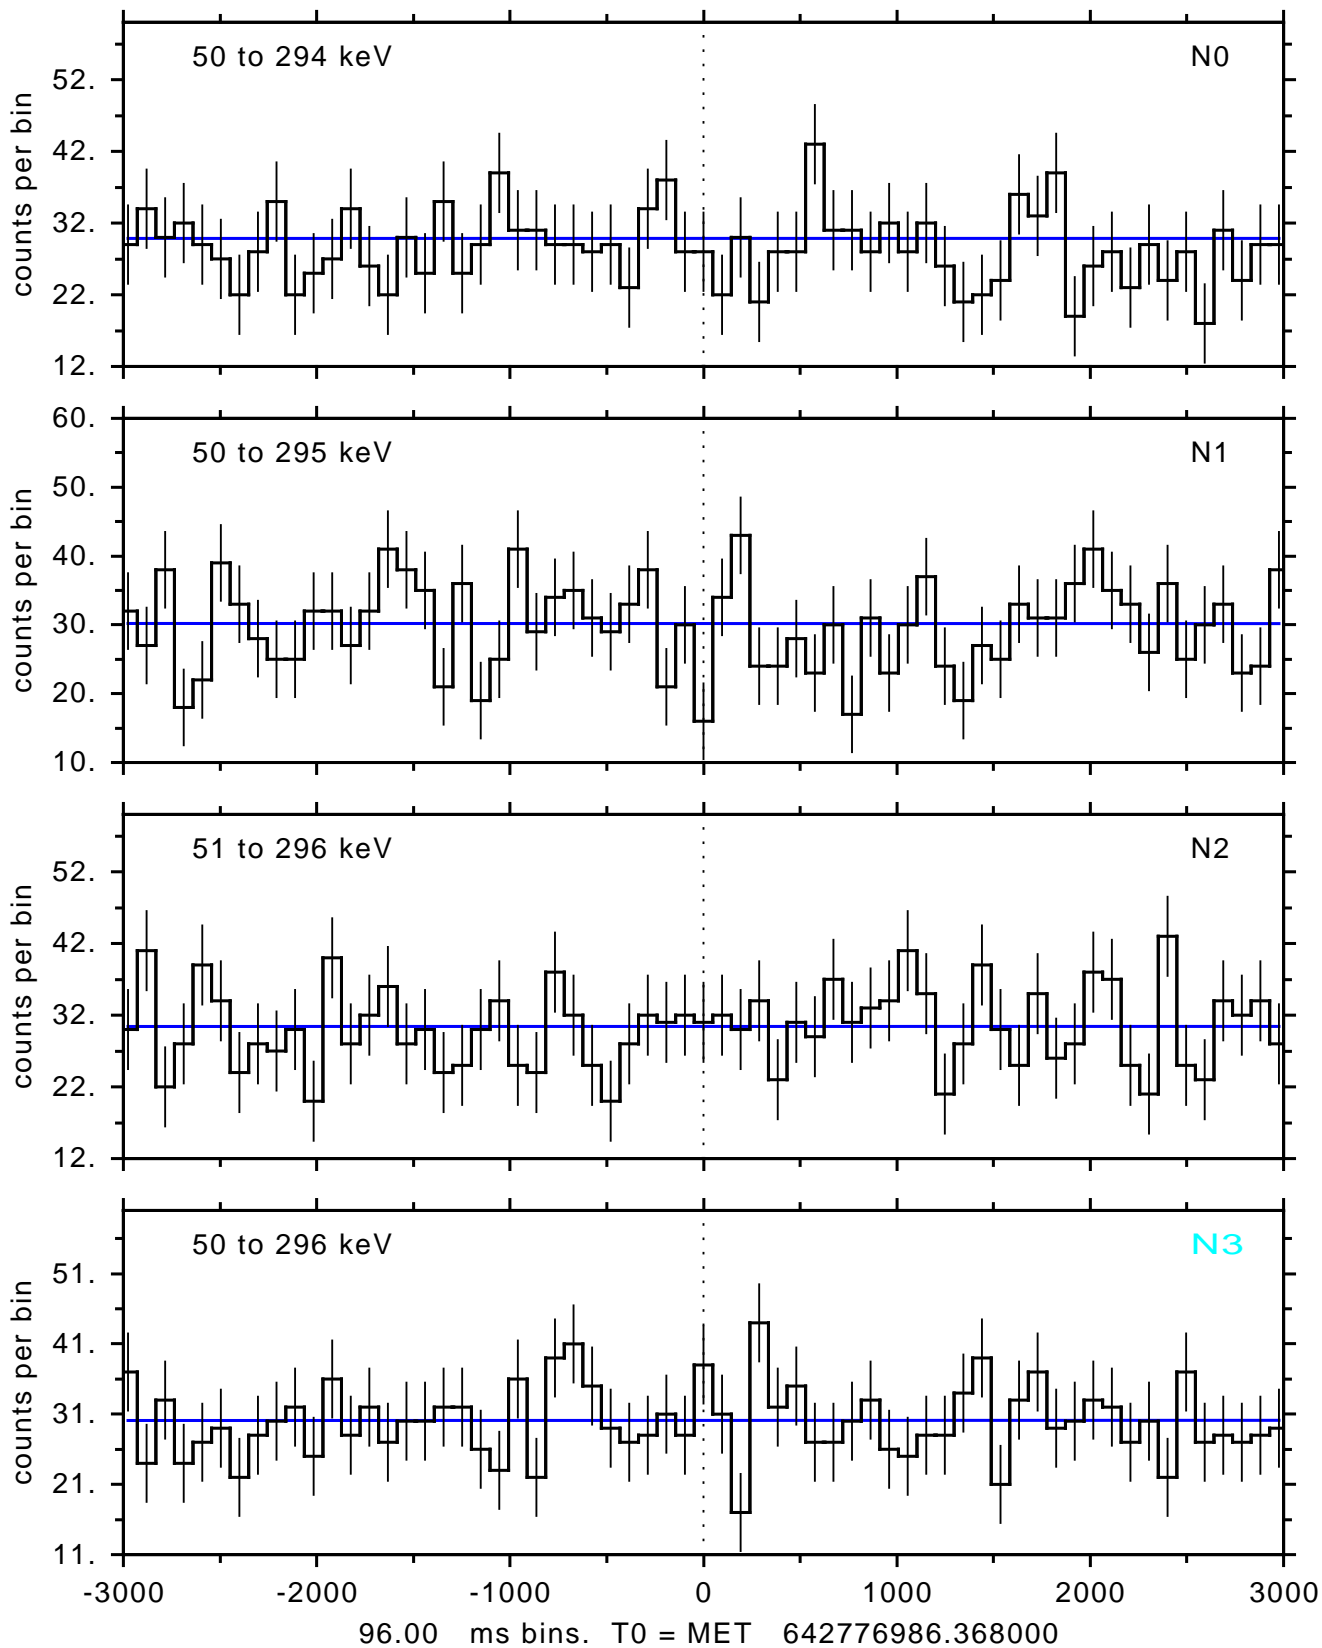

sGRB ver 116b of 2020 Feb 14 run on 2021-05-17 17:38:25

T0 = 642776986.368000 = 2021-05-15 13:09:41.368000

Algr: 4: P02 of F0001: glg_tte_b0_210515_13z_v00

sGRB ver 116b of 2020 Feb 14 run on 2021-05-17 17:38:25
T0 = 642776986.368000 = 2021-05-15 13:09:41.368000
Algr: 4: P02 of F0001: glg_tte_b0_210515_13z_v00