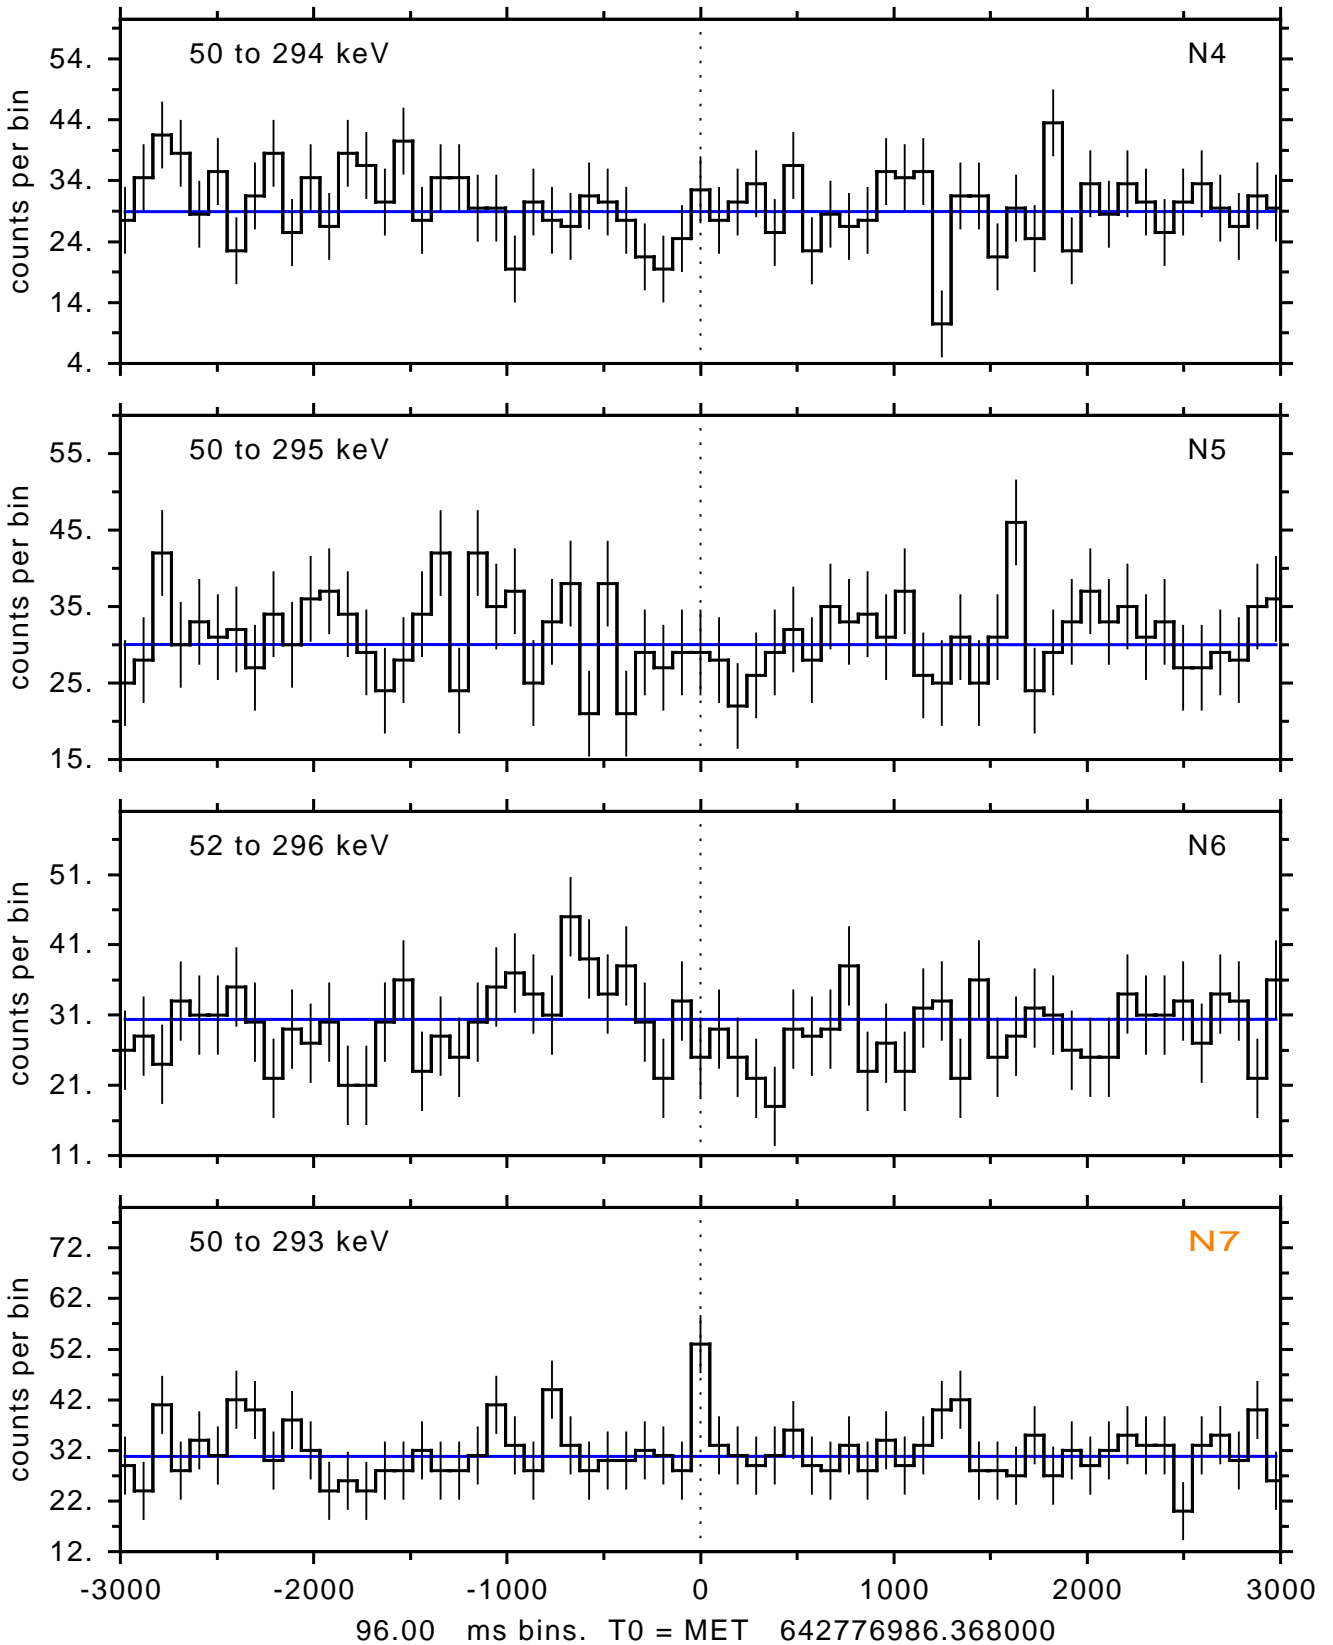

sGRB ver 116b of 2020 Feb 14 run on 2021-05-17 17:38:25

T0 = 642776986.368000 = 2021-05-15 13:09:41.368000

Algr: 4: P02 of F0001: glg_tte_b0_210515_13z_v00

sGRB ver 116b of 2020 Feb 14 run on 2021-05-17 17:38:25
T0 = 642776986.368000 = 2021-05-15 13:09:41.368000
Algr: 4: P02 of F0001: glg_tte_b0_210515_13z_v00