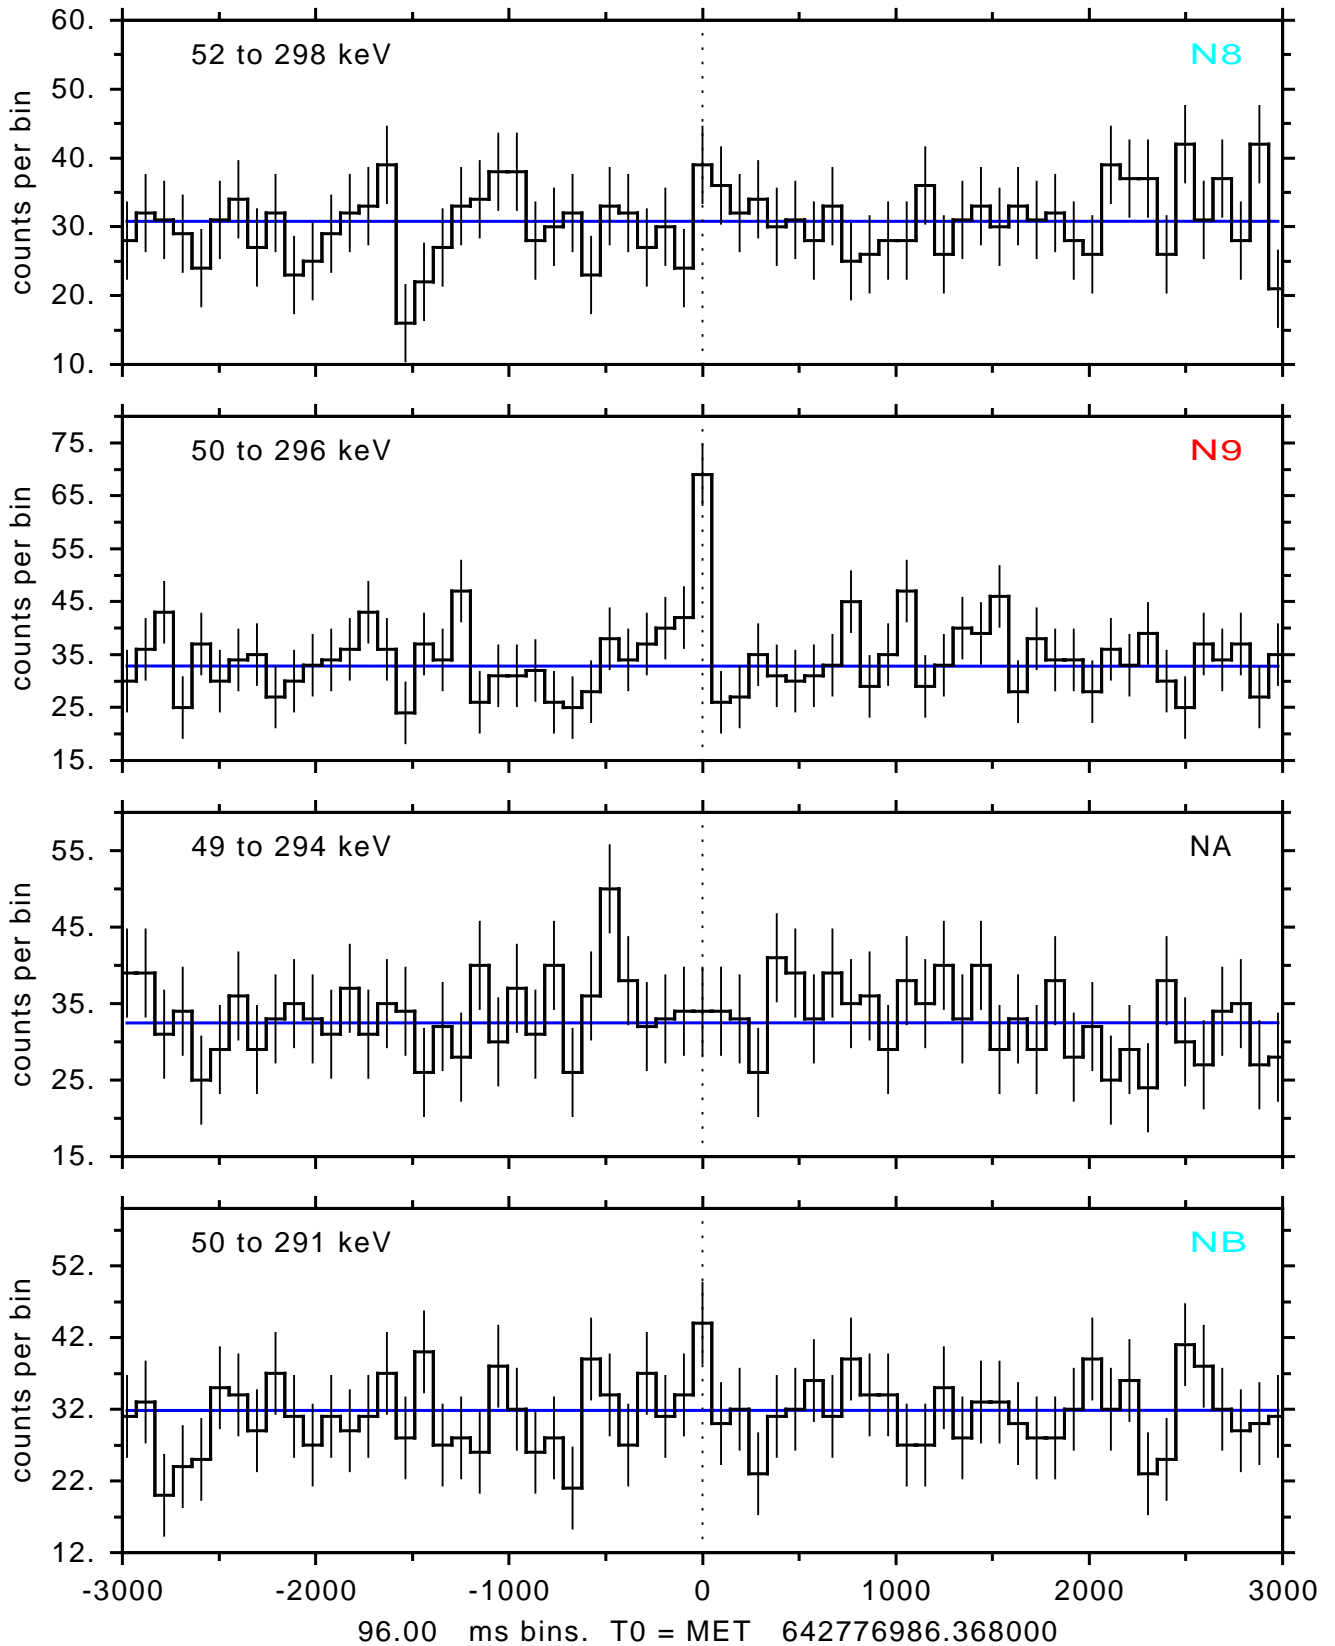

sGRB ver 116b of 2020 Feb 14 run on 2021-05-17 17:38:25

T0 = 642776986.368000 = 2021-05-15 13:09:41.368000

Algr: 4: P02 of F0001: glg_tte_b0_210515_13z_v00

sGRB ver 116b of 2020 Feb 14 run on 2021-05-17 17:38:25
T0 = 642776986.368000 = 2021-05-15 13:09:41.368000
Algr: 4: P02 of F0001: glg_tte_b0_210515_13z_v00