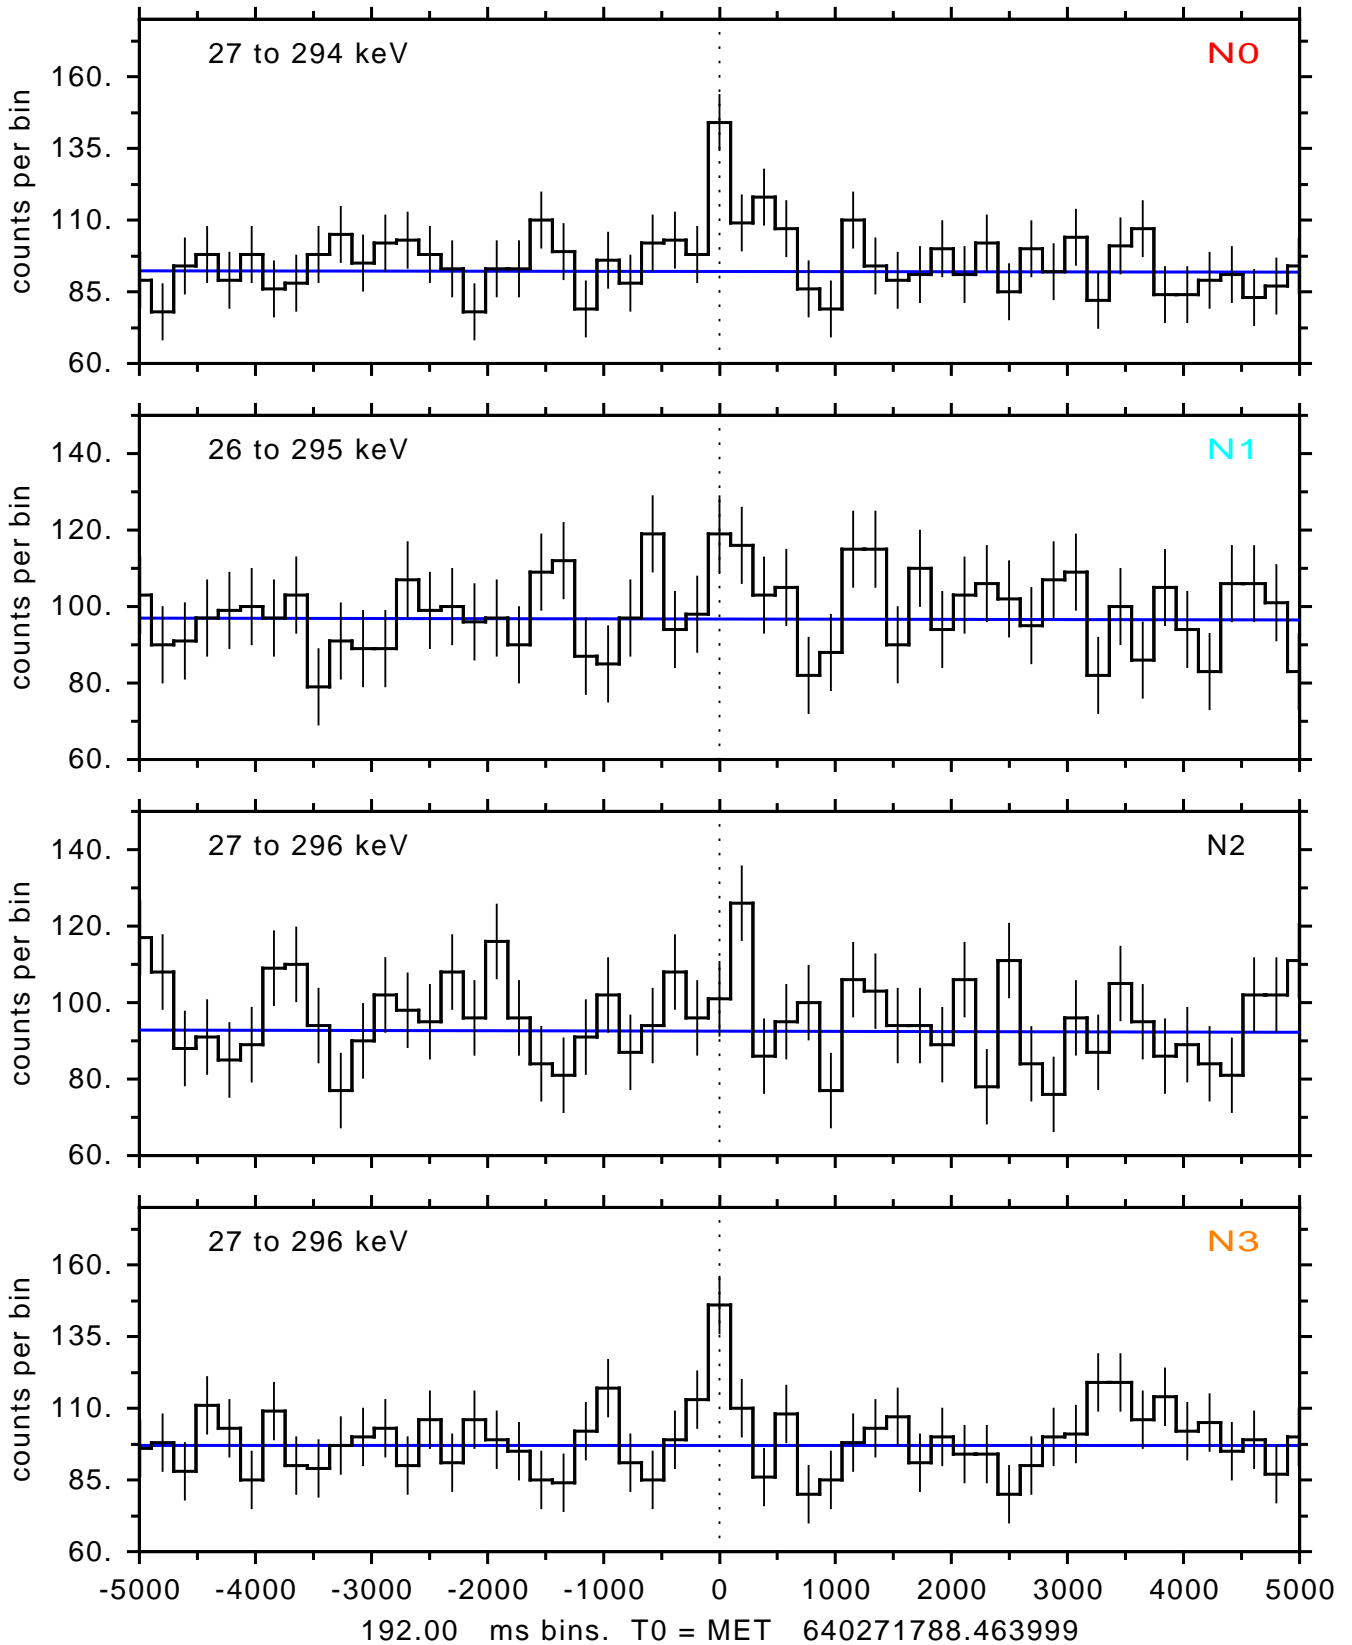

sGRB ver 116b of 2020 Feb 14 run on 2021-04-16 13:40:43
T0 = 640271788.463999 = 2021-04-16 13:16:23.464000
Algr: 3: P03 of F0001: glg_tte_b0_210416_13z_v00

sGRB ver 116b of 2020 Feb 14 run on 2021-04-16 13:40:43
T0 = 640271788.463999 = 2021-04-16 13:16:23.464000
Algr: 3: P03 of F0001: glg_tte_b0_210416_13z_v00