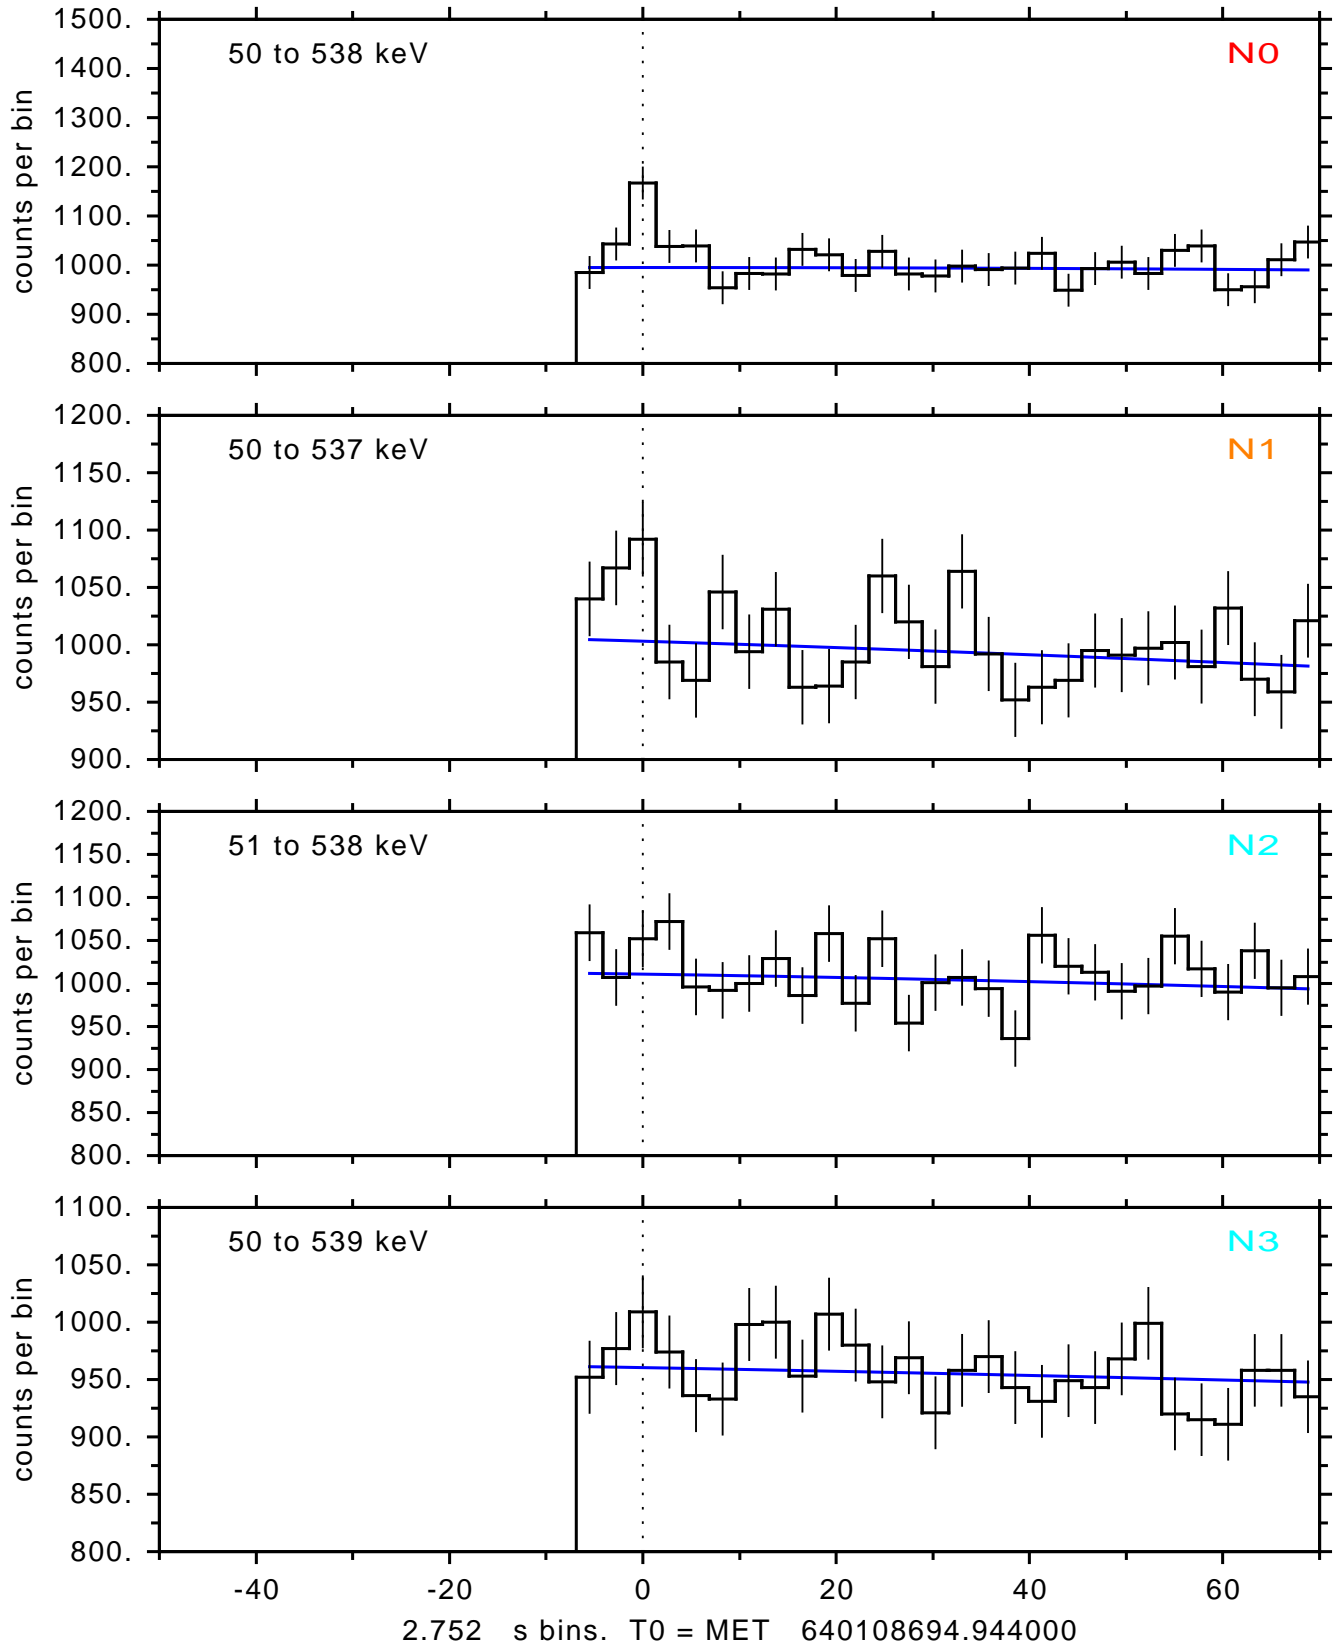

sGRB ver 116b of 2020 Feb 14 run on 2021-04-14 15:45:39
T0 = 640108694.944000 = 2021-04-14 15:58:09.944000
Algr: 2: P02 of F0001: glg_tte_b0_210414_16z_v00

sGRB ver 116b of 2020 Feb 14 run on 2021-04-14 15:45:39
T0 = 640108694.944000 = 2021-04-14 15:58:09.944000
Algr: 2: P02 of F0001: glg_tte_b0_210414_16z_v00