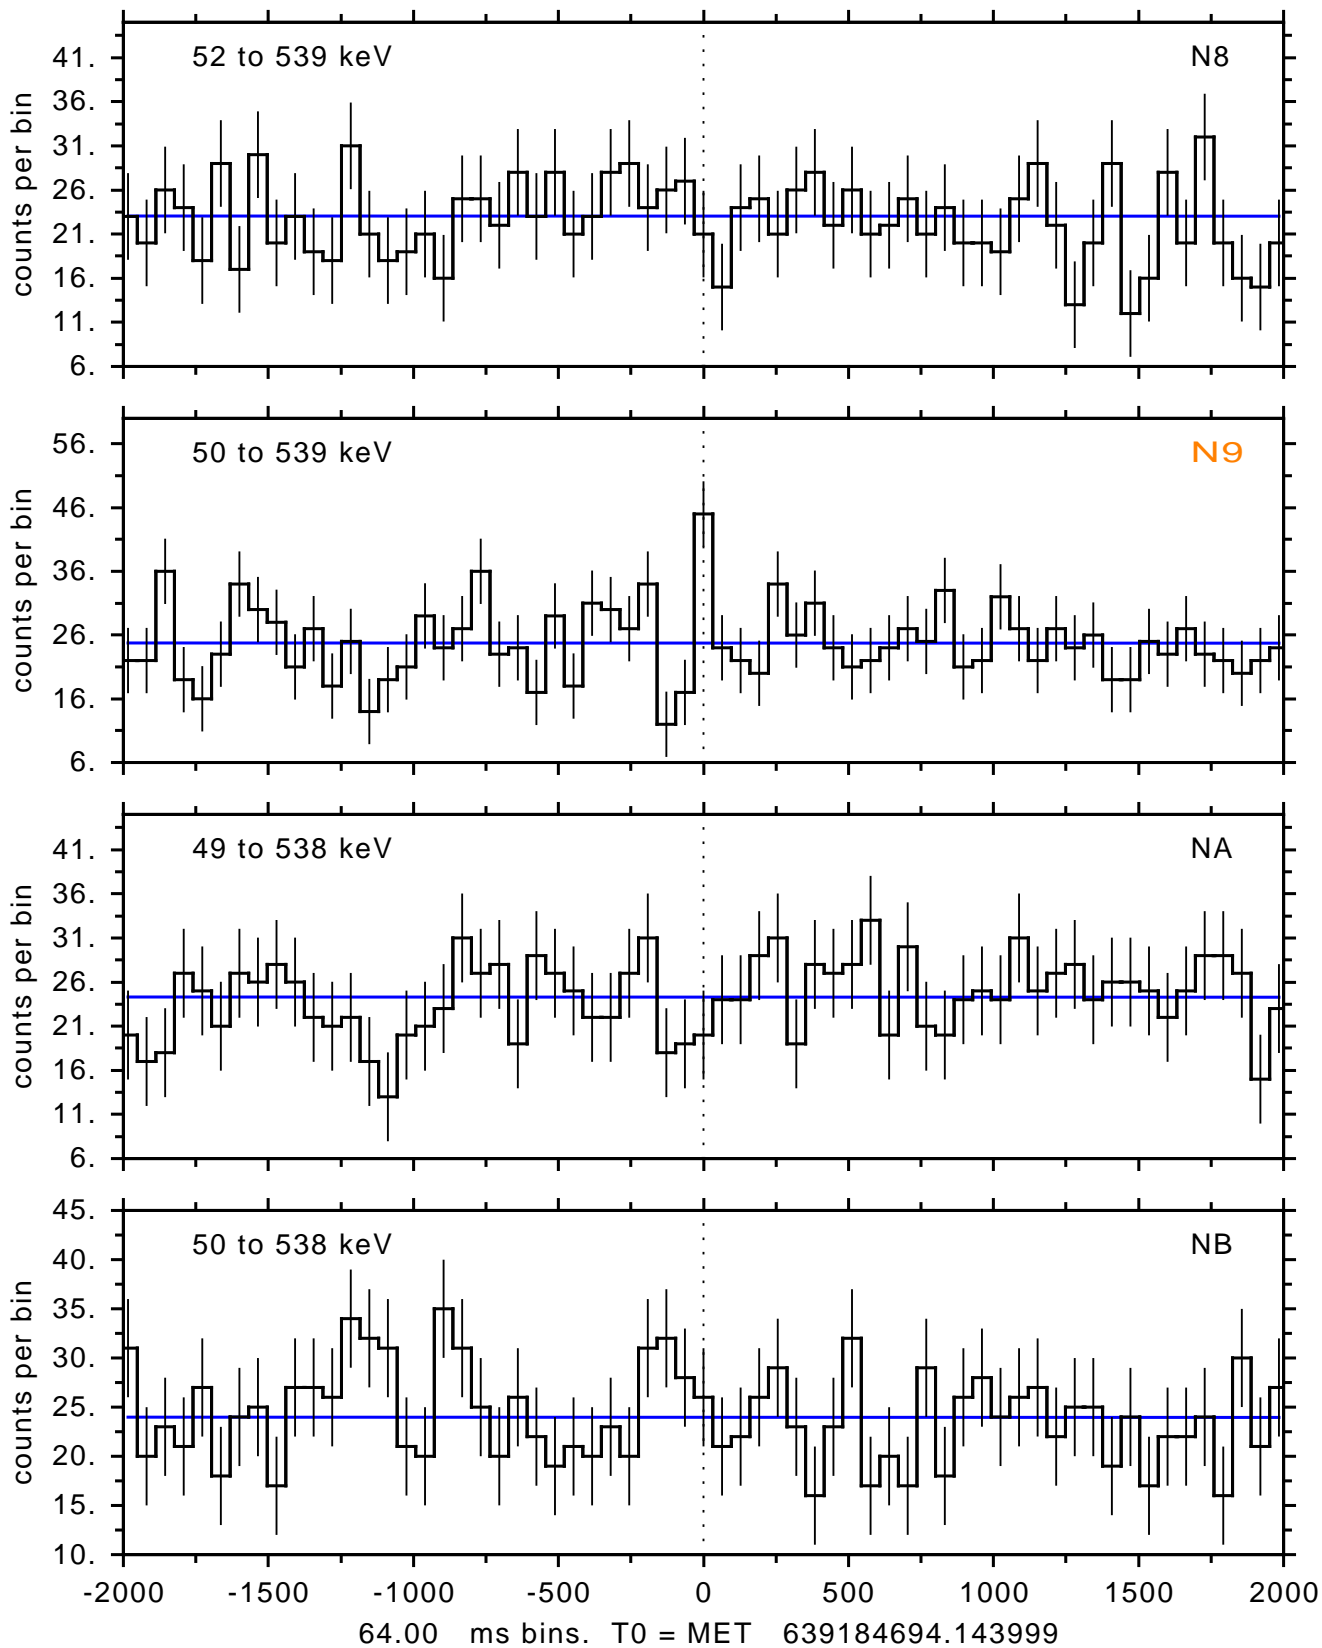

sGRB ver 116b of 2020 Feb 14 run on 2021-04-03 21:45:12

T0 = 639184694.143999 = 2021-04-03 23:18:09.144000

Algr: 2: P01 of F0001: glg_tte_b0_210403_23z_v00

sGRB ver 116b of 2020 Feb 14 run on 2021-04-03 21:45:12
T0 = 639184694.143999 = 2021-04-03 23:18:09.144000
Algr: 2: P01 of F0001: glg_tte_b0_210403_23z_v00