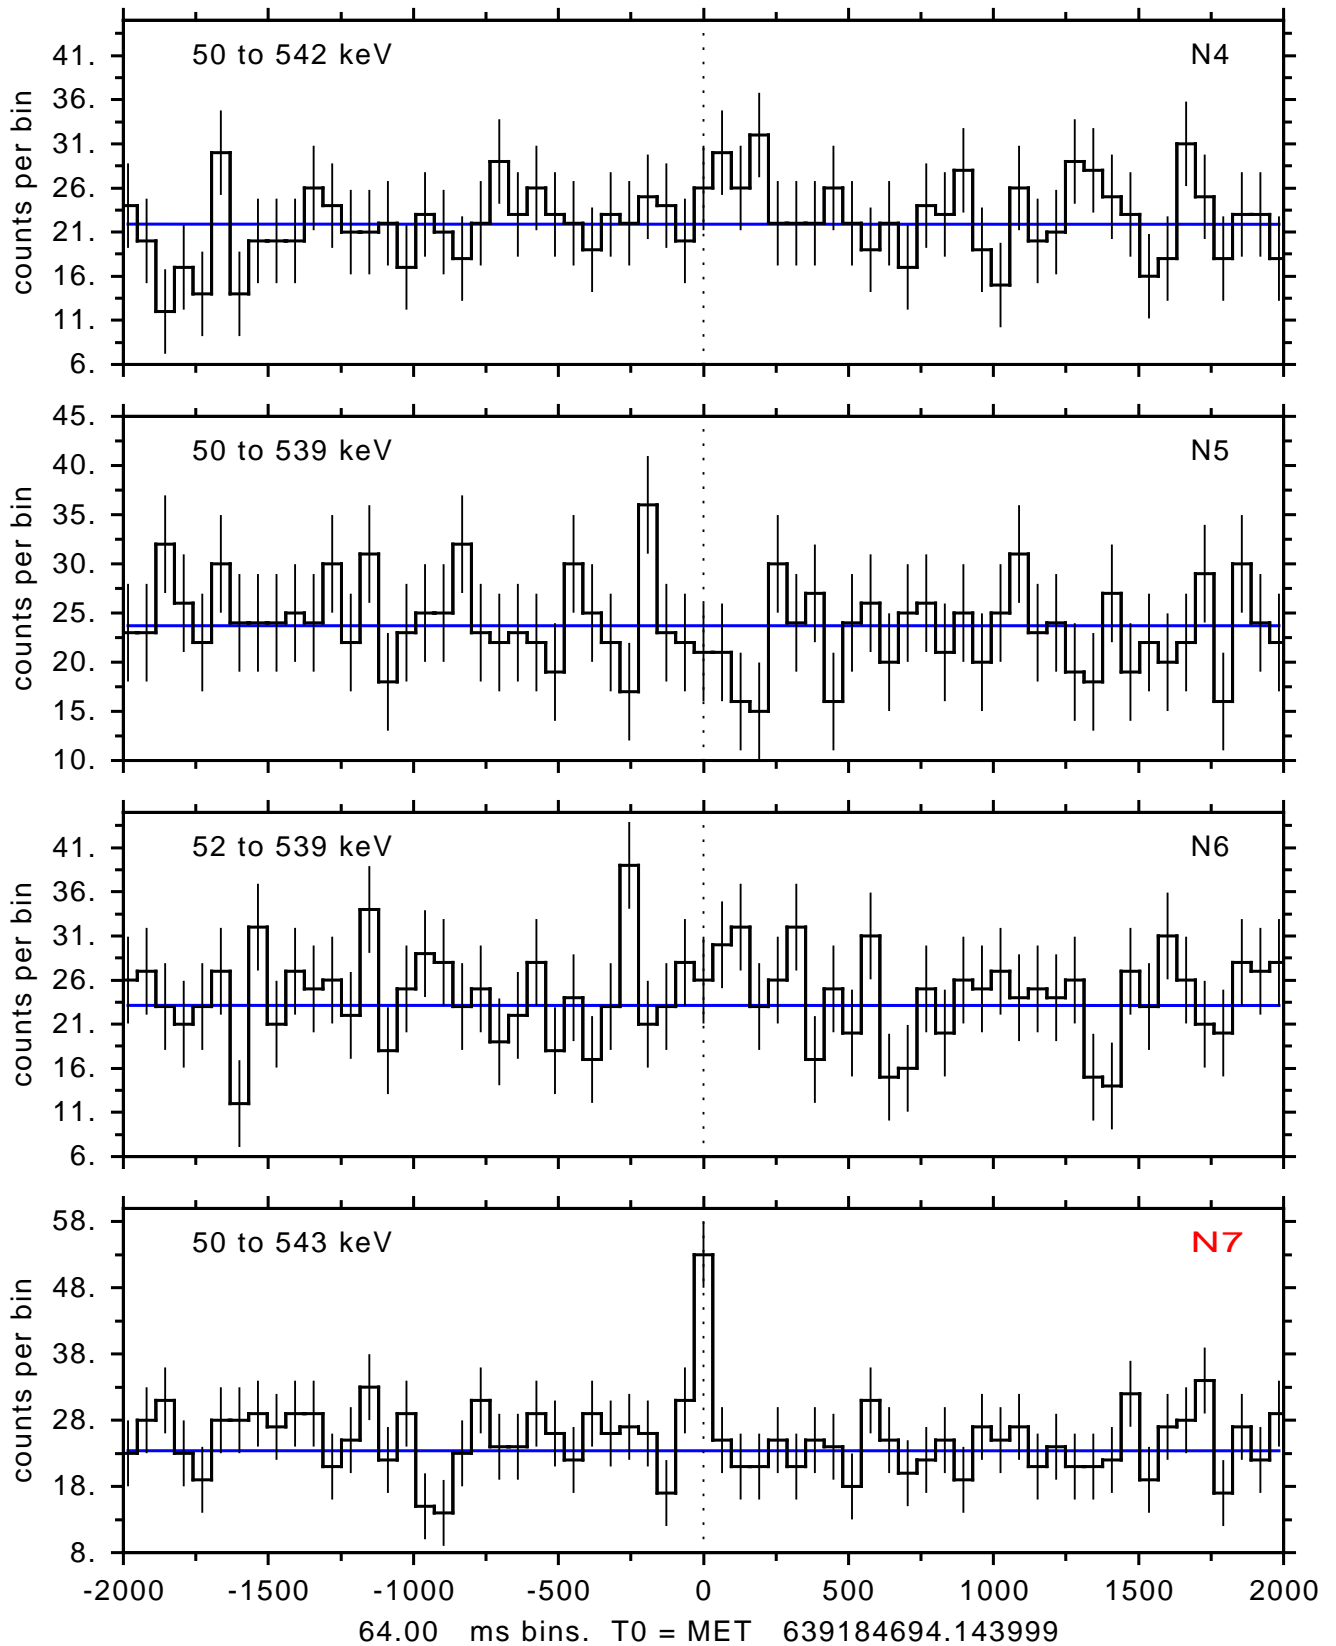

sGRB ver 116b of 2020 Feb 14 run on 2021-04-03 21:45:12

T0 = 639184694.143999 = 2021-04-03 23:18:09.144000

Algr: 2: P01 of F0001: glg_tte_b0_210403_23z_v00

sGRB ver 116b of 2020 Feb 14 run on 2021-04-03 21:45:12
T0 = 639184694.143999 = 2021-04-03 23:18:09.144000
Algr: 2: P01 of F0001: glg_tte_b0_210403_23z_v00