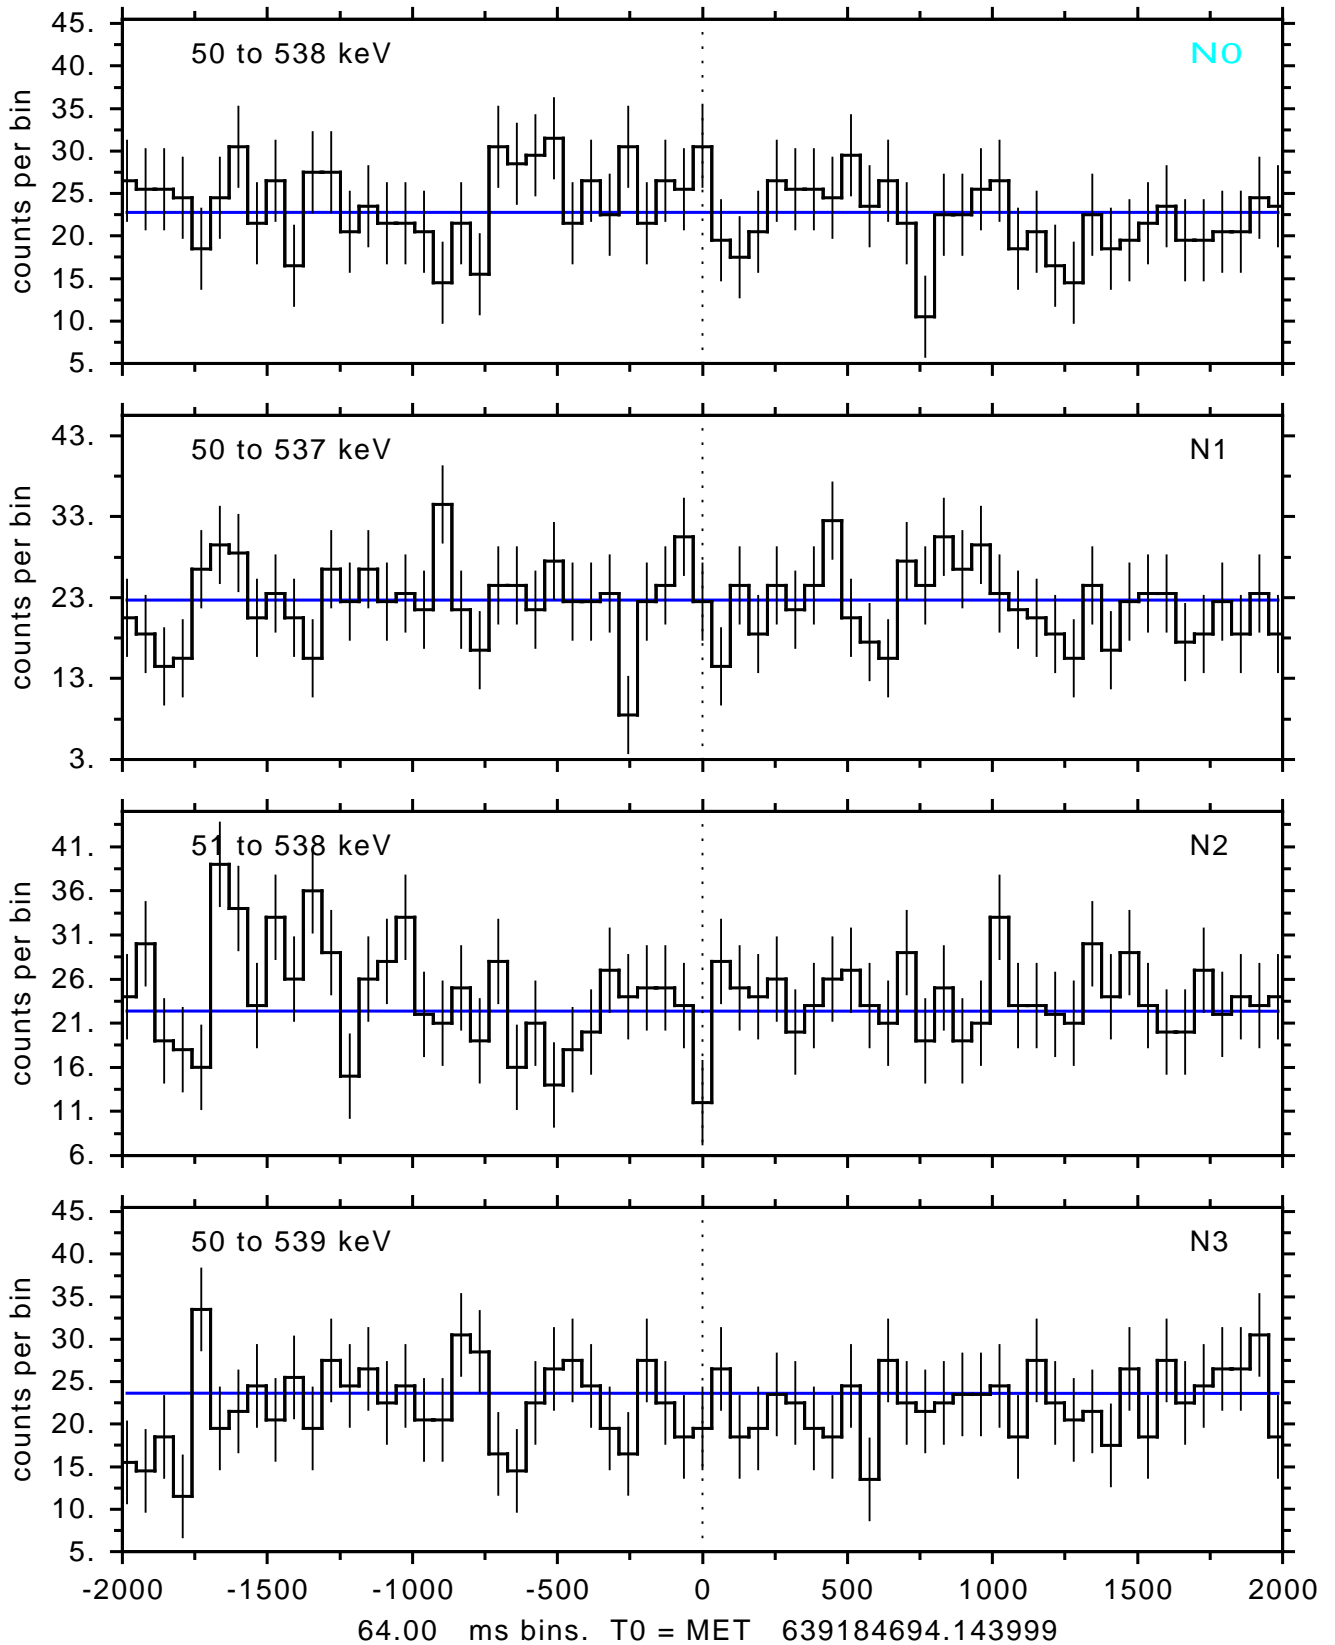

sGRB ver 116b of 2020 Feb 14 run on 2021-04-03 21:45:12

T0 = 639184694.143999 = 2021-04-03 23:18:09.144000

Algr: 2: P01 of F0001: glg_tte_b0_210403_23z_v00

sGRB ver 116b of 2020 Feb 14 run on 2021-04-03 21:45:12
T0 = 639184694.143999 = 2021-04-03 23:18:09.144000
Algr: 2: P01 of F0001: glg_tte_b0_210403_23z_v00