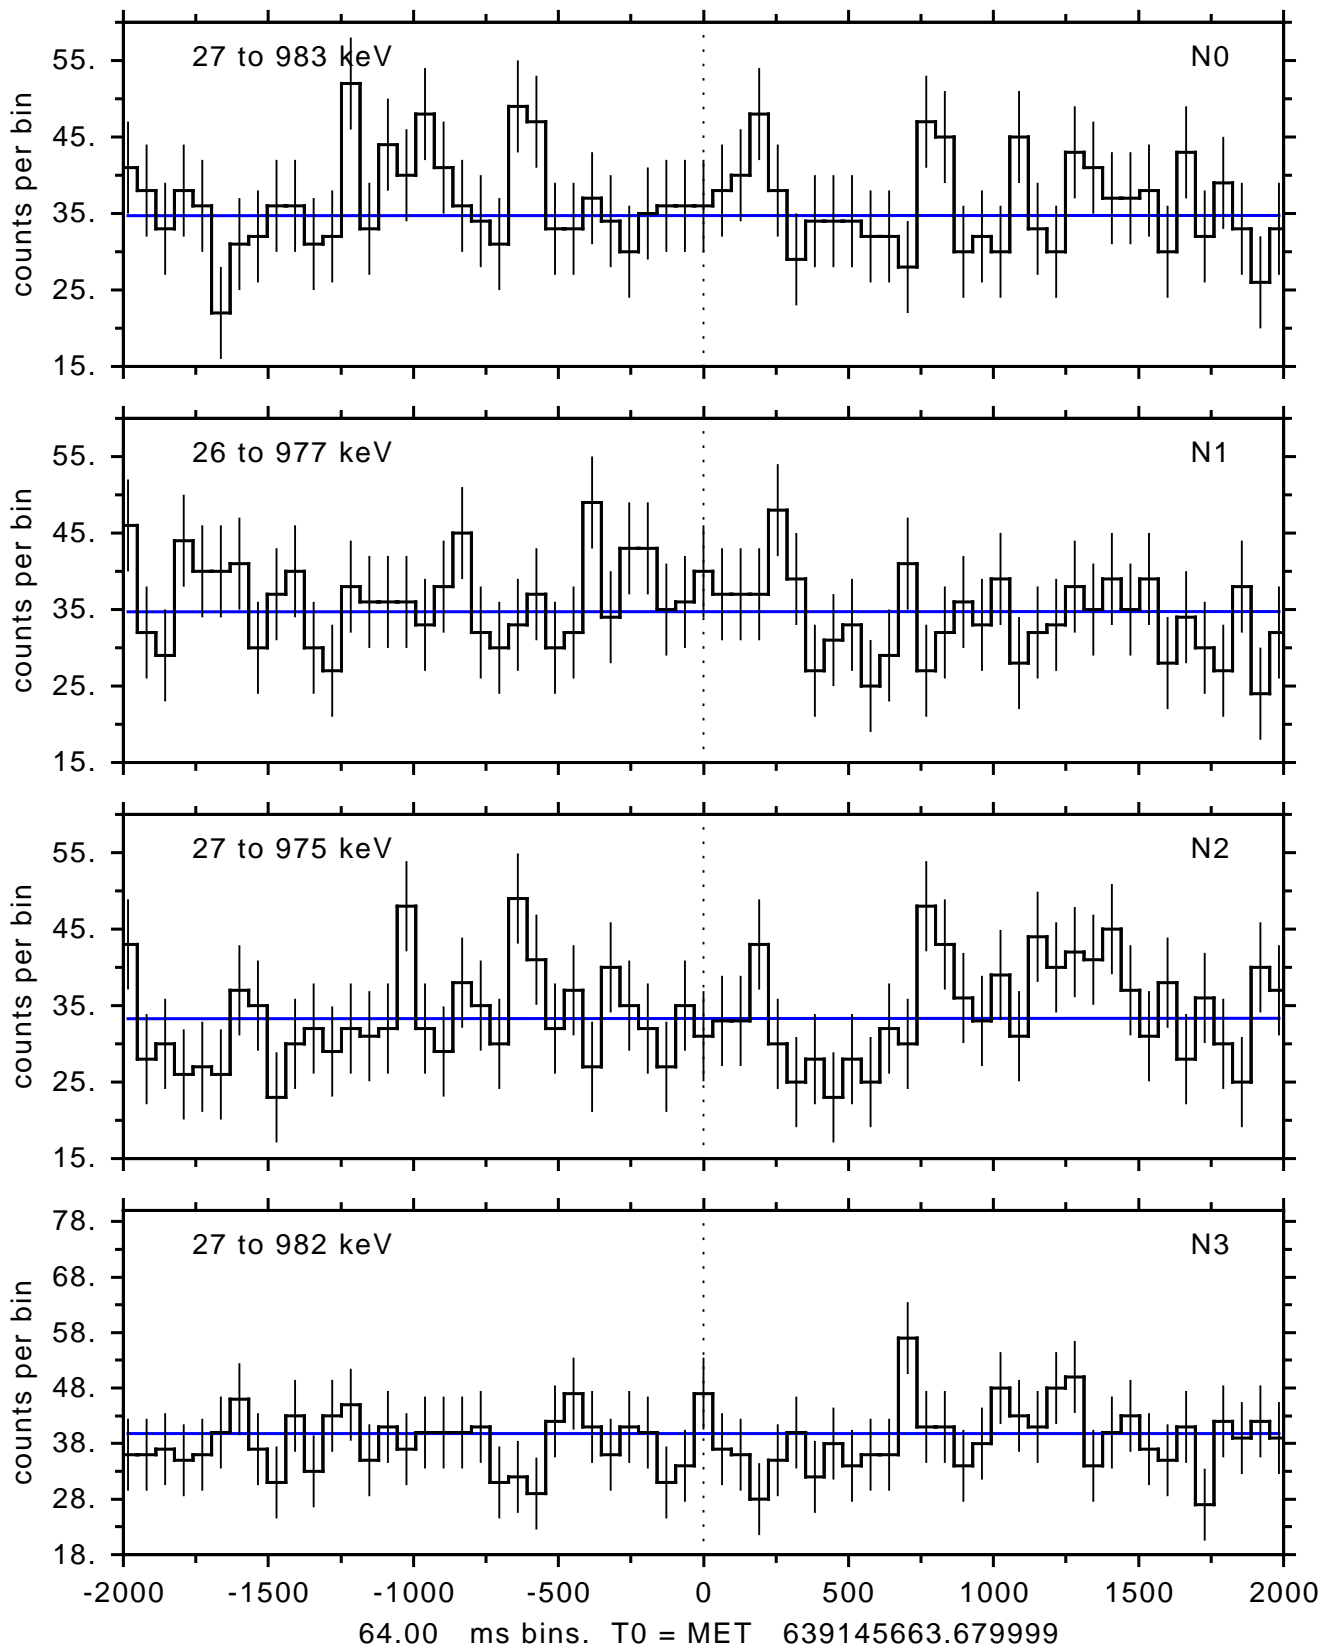

sGRB ver 116b of 2020 Feb 14 run on 2021-04-03 10:13:32
T0 = 639145663.679999 = 2021-04-03 12:27:38.680000
Algr: 5: P01 of F0001: glg_tte_b0_210403_12z_v00

sGRB ver 116b of 2020 Feb 14 run on 2021-04-03 10:13:32
T0 = 639145663.679999 = 2021-04-03 12:27:38.680000
Algr: 5: P01 of F0001: glg_tte_b0_210403_12z_v00