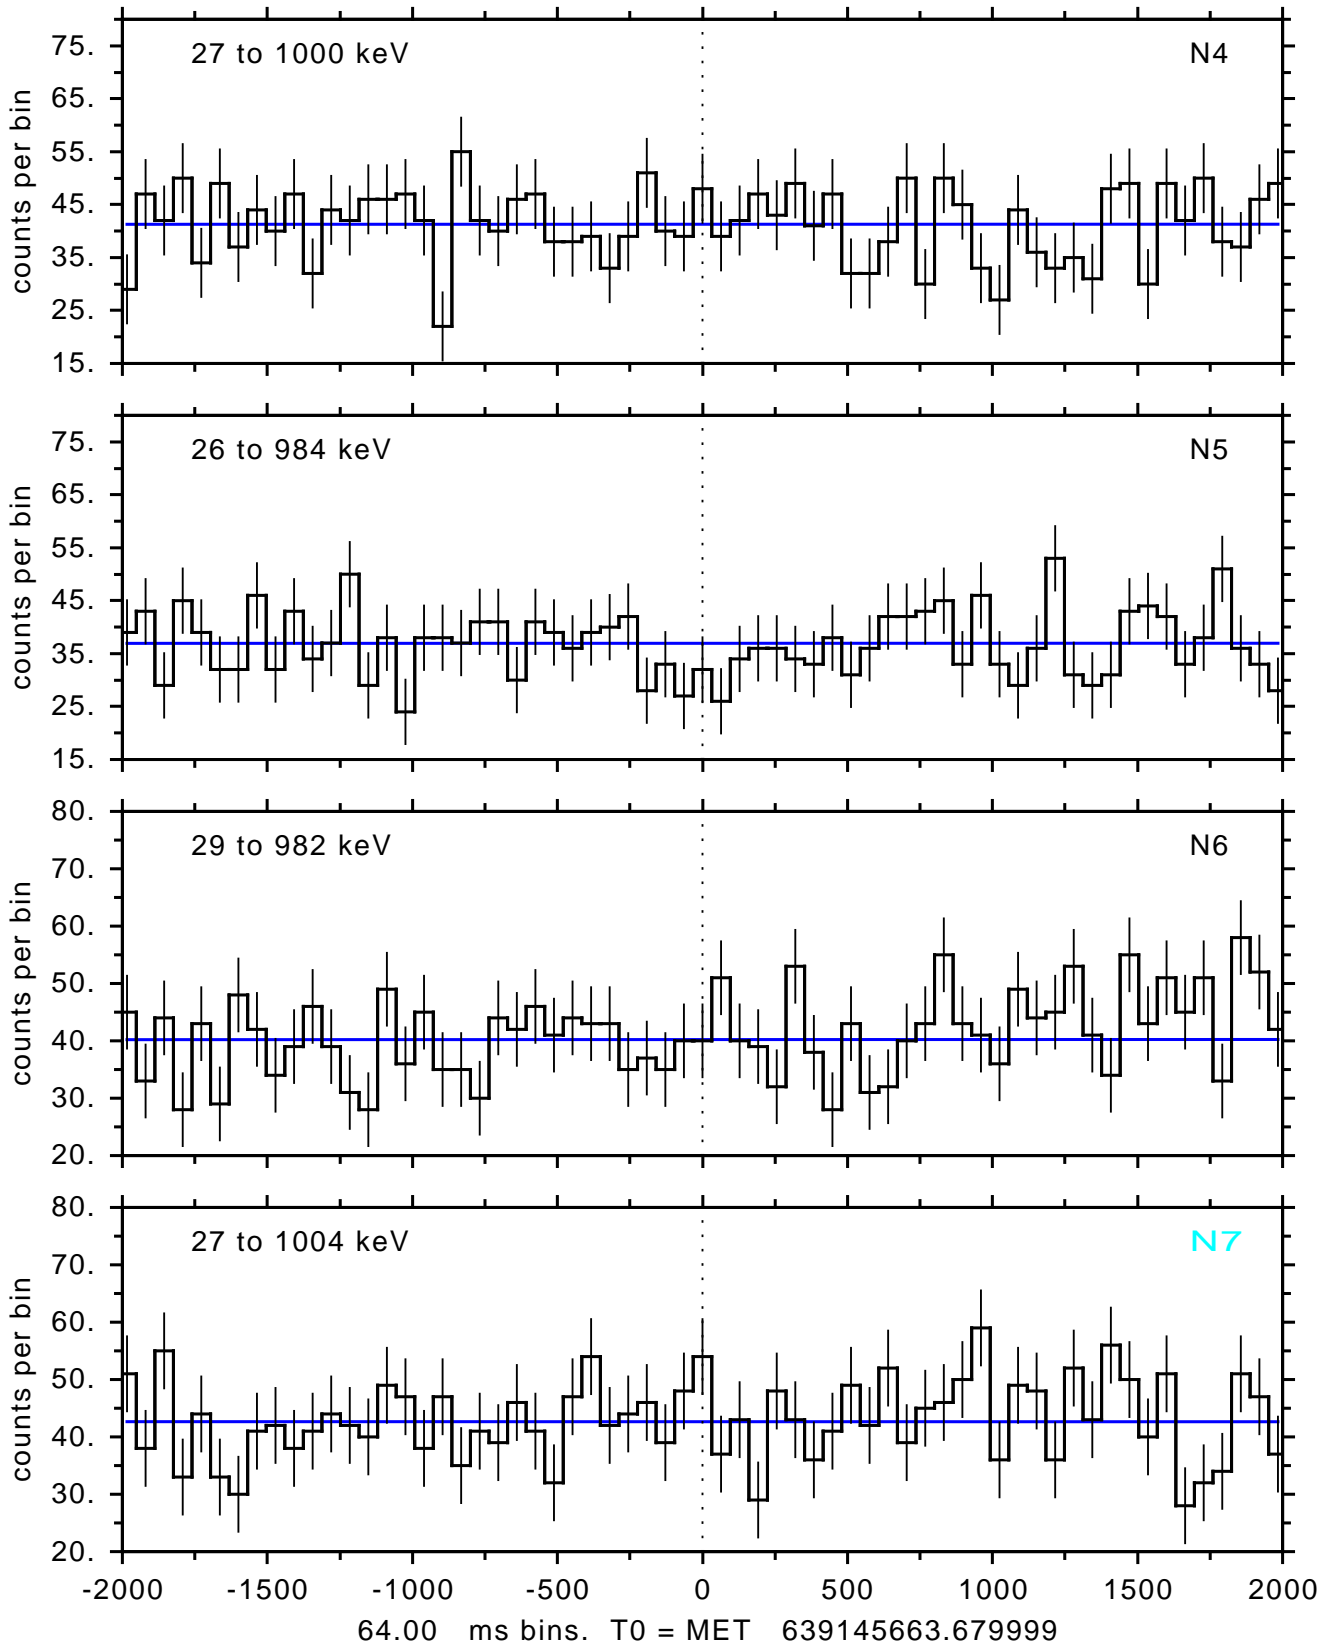

sGRB ver 116b of 2020 Feb 14 run on 2021-04-03 10:13:32
T0 = 639145663.679999 = 2021-04-03 12:27:38.680000
Algr: 5: P01 of F0001: glg_tte_b0_210403_12z_v00

sGRB ver 116b of 2020 Feb 14 run on 2021-04-03 10:13:32
T0 = 639145663.679999 = 2021-04-03 12:27:38.680000
Algr: 5: P01 of F0001: glg_tte_b0_210403_12z_v00