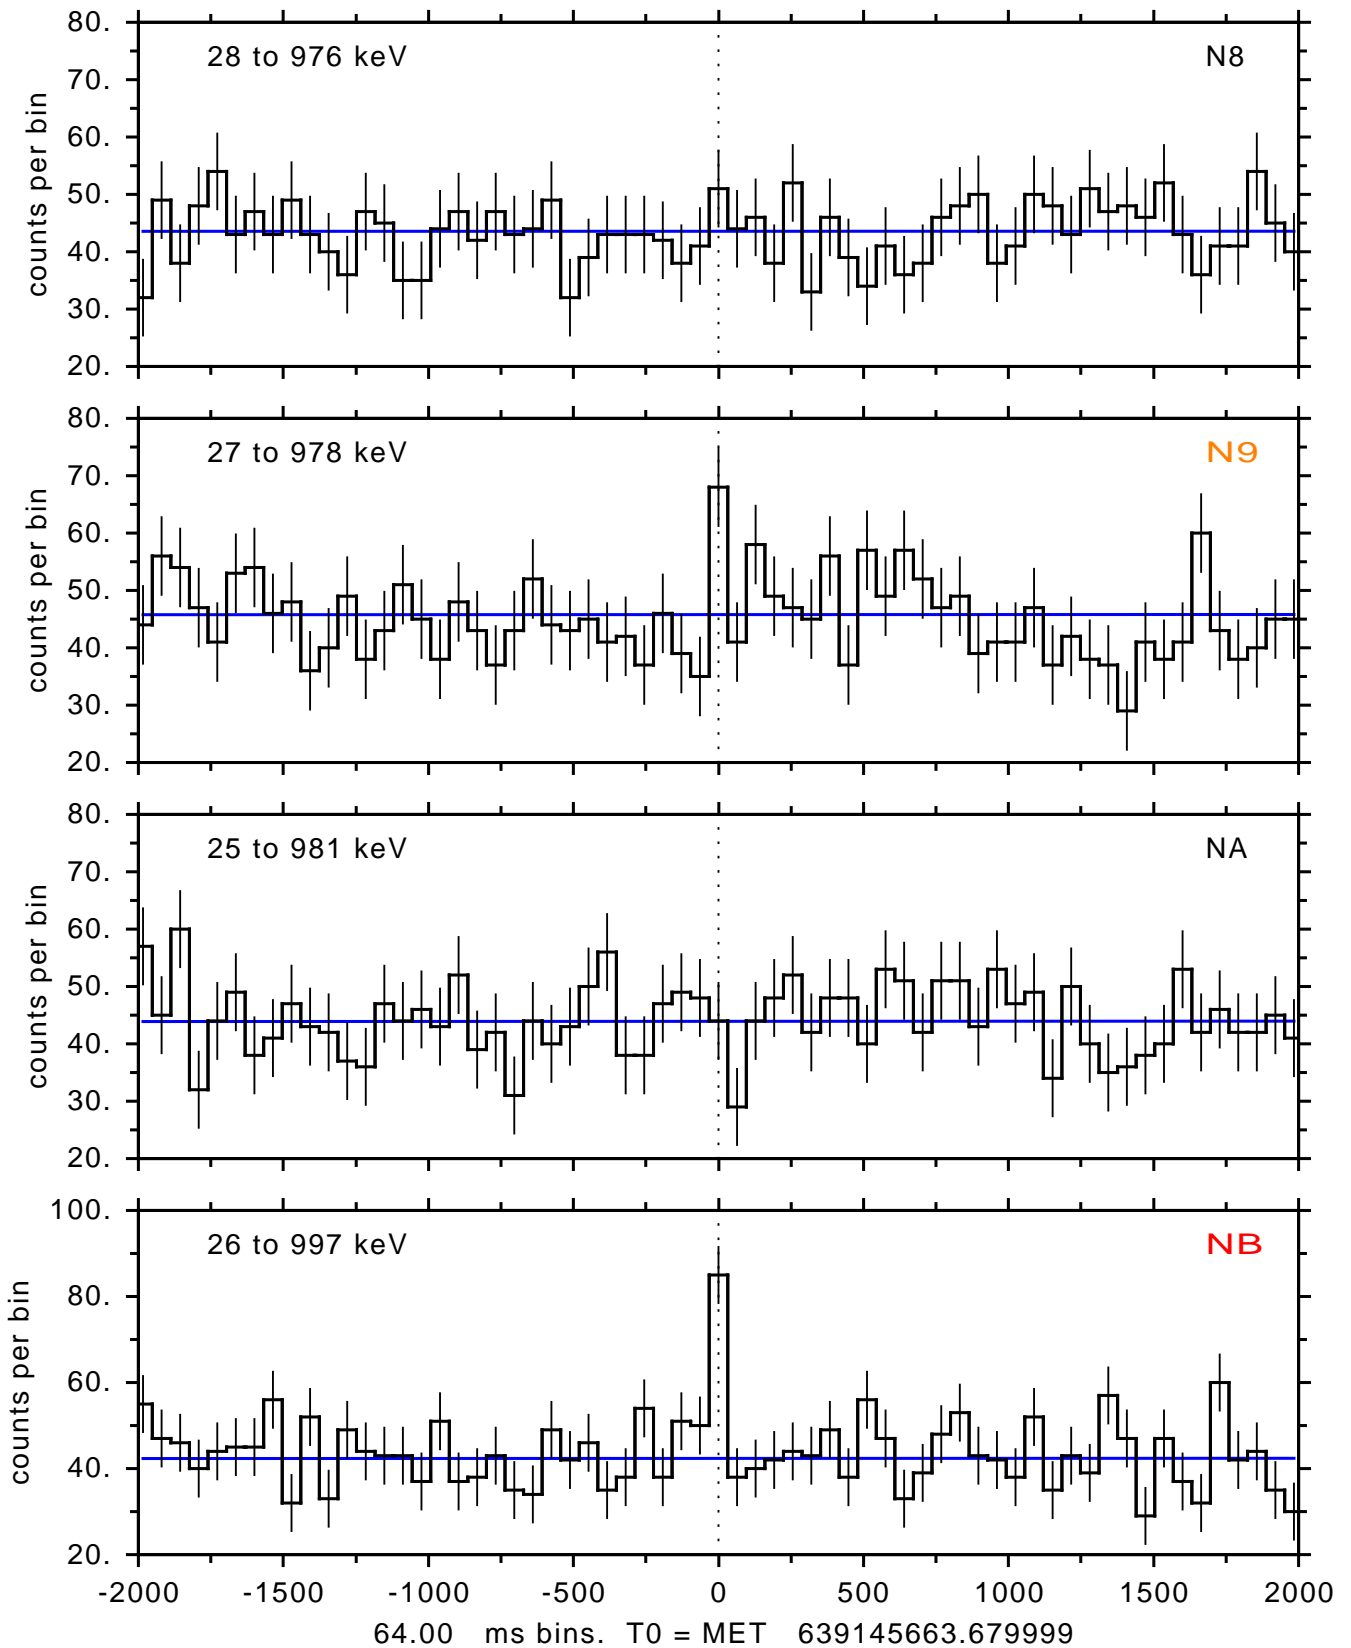

sGRB ver 116b of 2020 Feb 14 run on 2021-04-03 10:13:32
T0 = 639145663.679999 = 2021-04-03 12:27:38.680000
Algr: 5: P01 of F0001: glg_tte_b0_210403_12z_v00

sGRB ver 116b of 2020 Feb 14 run on 2021-04-03 10:13:32
T0 = 639145663.679999 = 2021-04-03 12:27:38.680000
Algr: 5: P01 of F0001: glg_tte_b0_210403_12z_v00