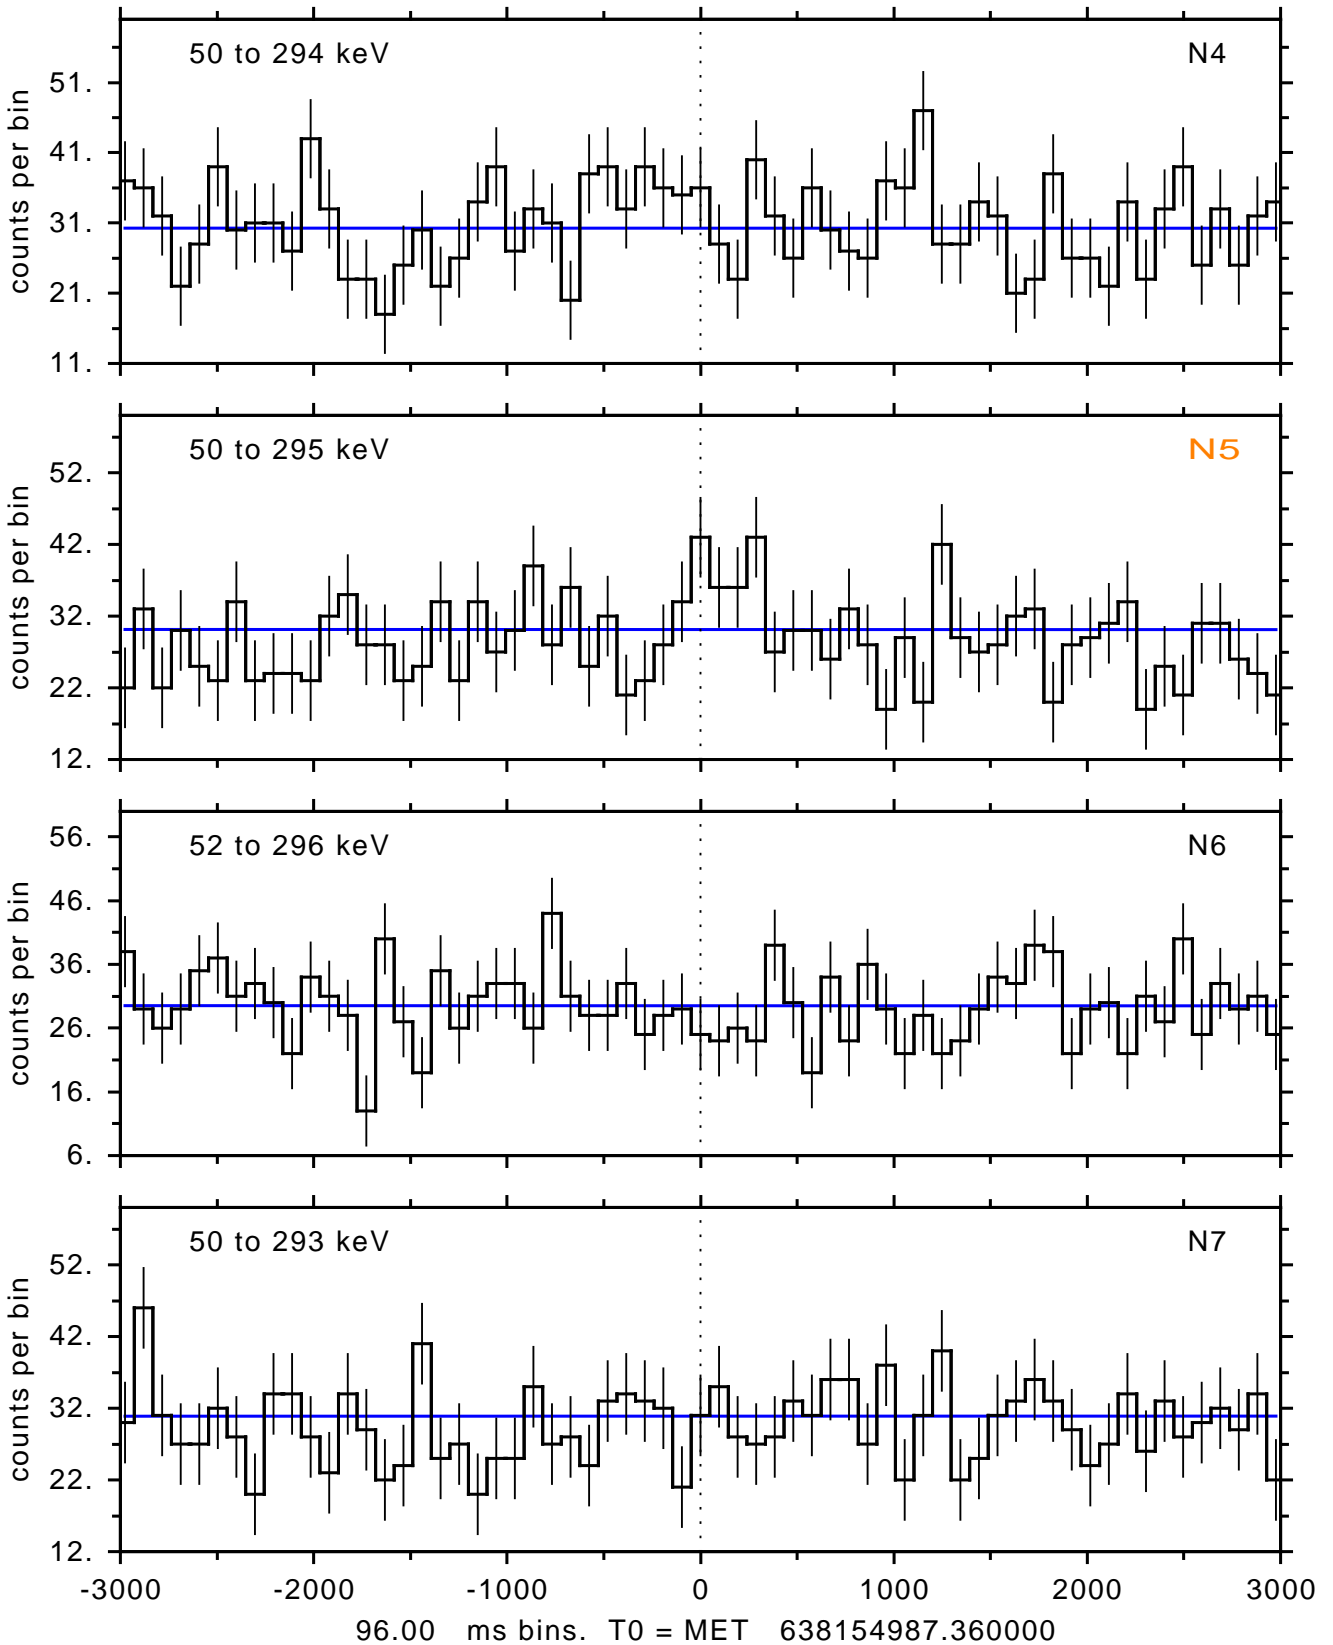

sGRB ver 116b of 2020 Feb 14 run on 2021-03-23 00:55:42
T0 = 638154987.360000 = 2021-03-23 01:16:22.360000
Algr: 4: P02 of F0001: glg_tte_b0_210323_01z_v00

sGRB ver 116b of 2020 Feb 14 run on 2021-03-23 00:55:42
T0 = 638154987.360000 = 2021-03-23 01:16:22.360000
Algr: 4: P02 of F0001: glg_tte_b0_210323_01z_v00