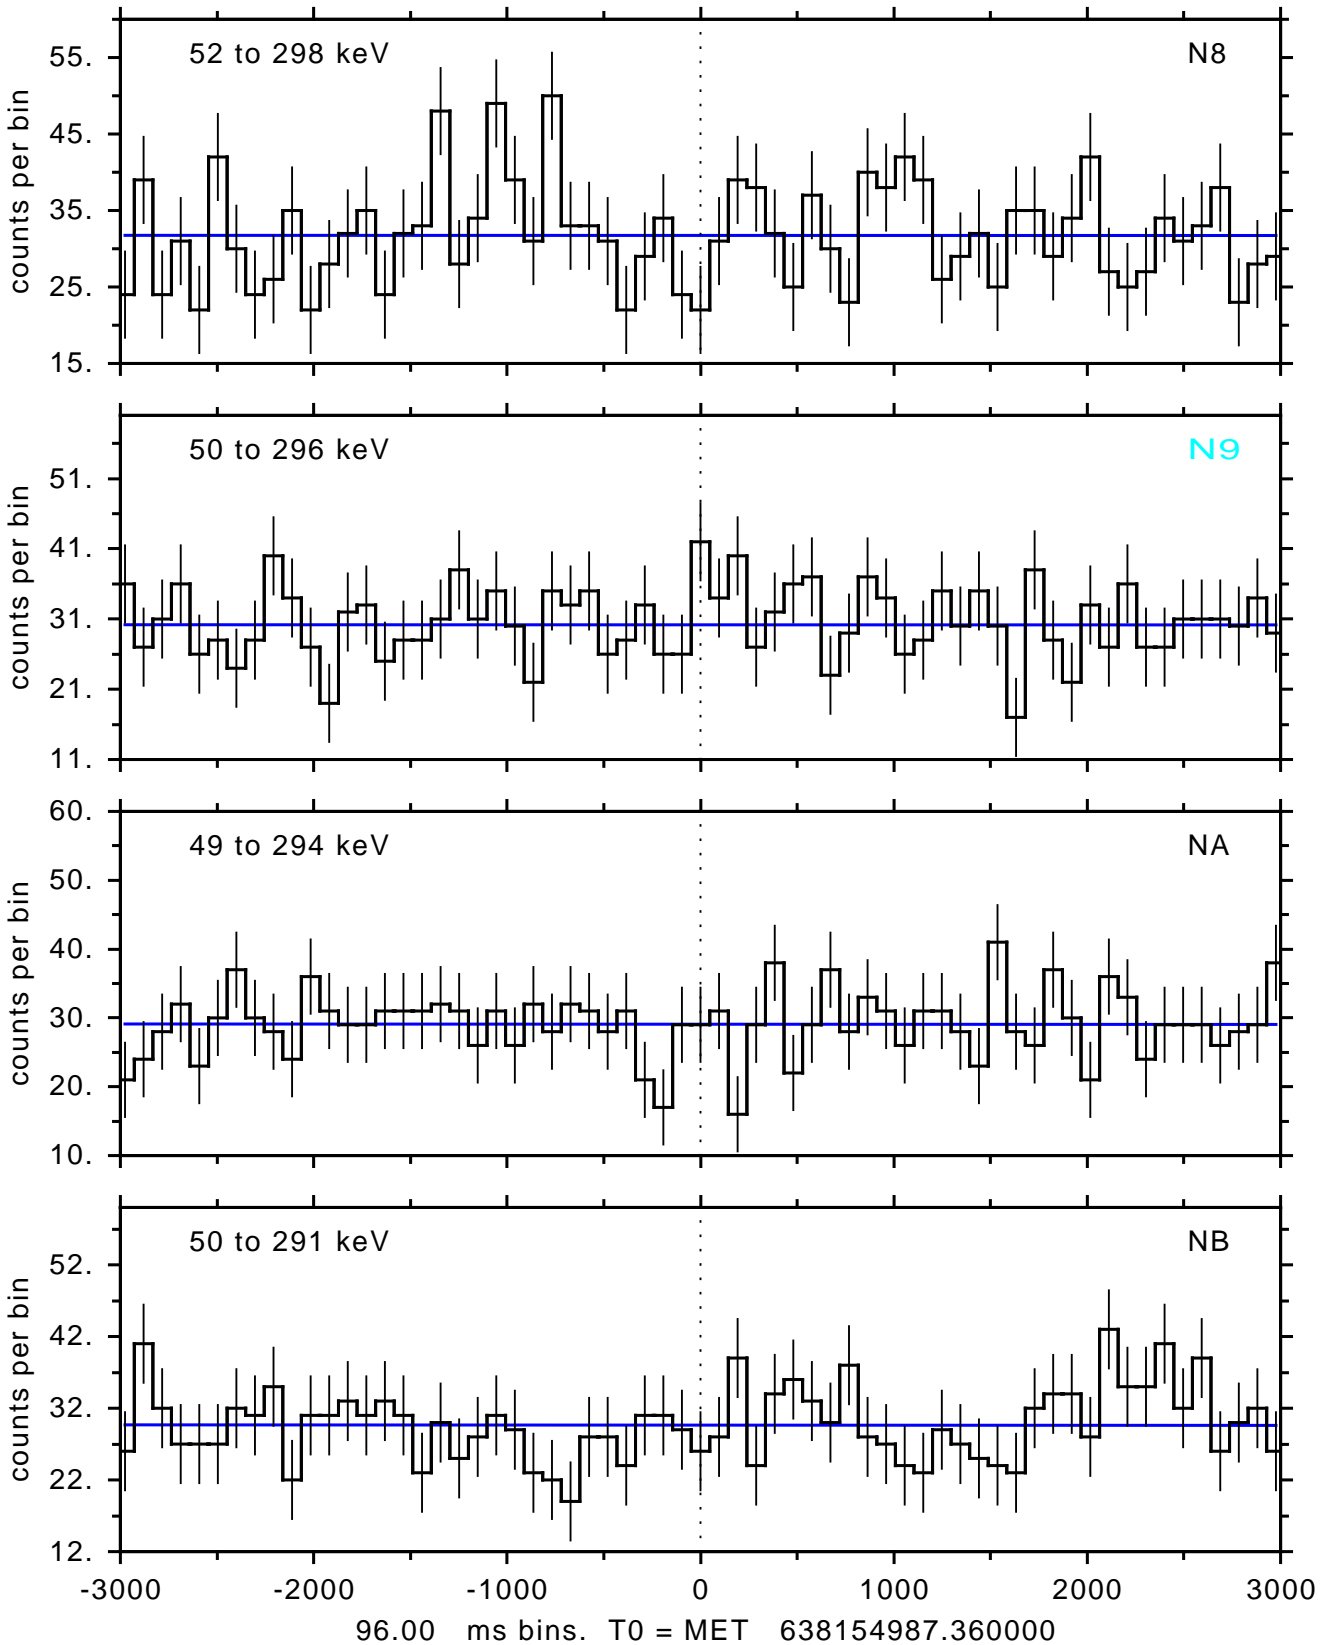

sGRB ver 116b of 2020 Feb 14 run on 2021-03-23 00:55:42
T0 = 638154987.360000 = 2021-03-23 01:16:22.360000
Algr: 4: P02 of F0001: glg_tte_b0_210323_01z_v00

sGRB ver 116b of 2020 Feb 14 run on 2021-03-23 00:55:42
T0 = 638154987.360000 = 2021-03-23 01:16:22.360000
Algr: 4: P02 of F0001: glg_tte_b0_210323_01z_v00