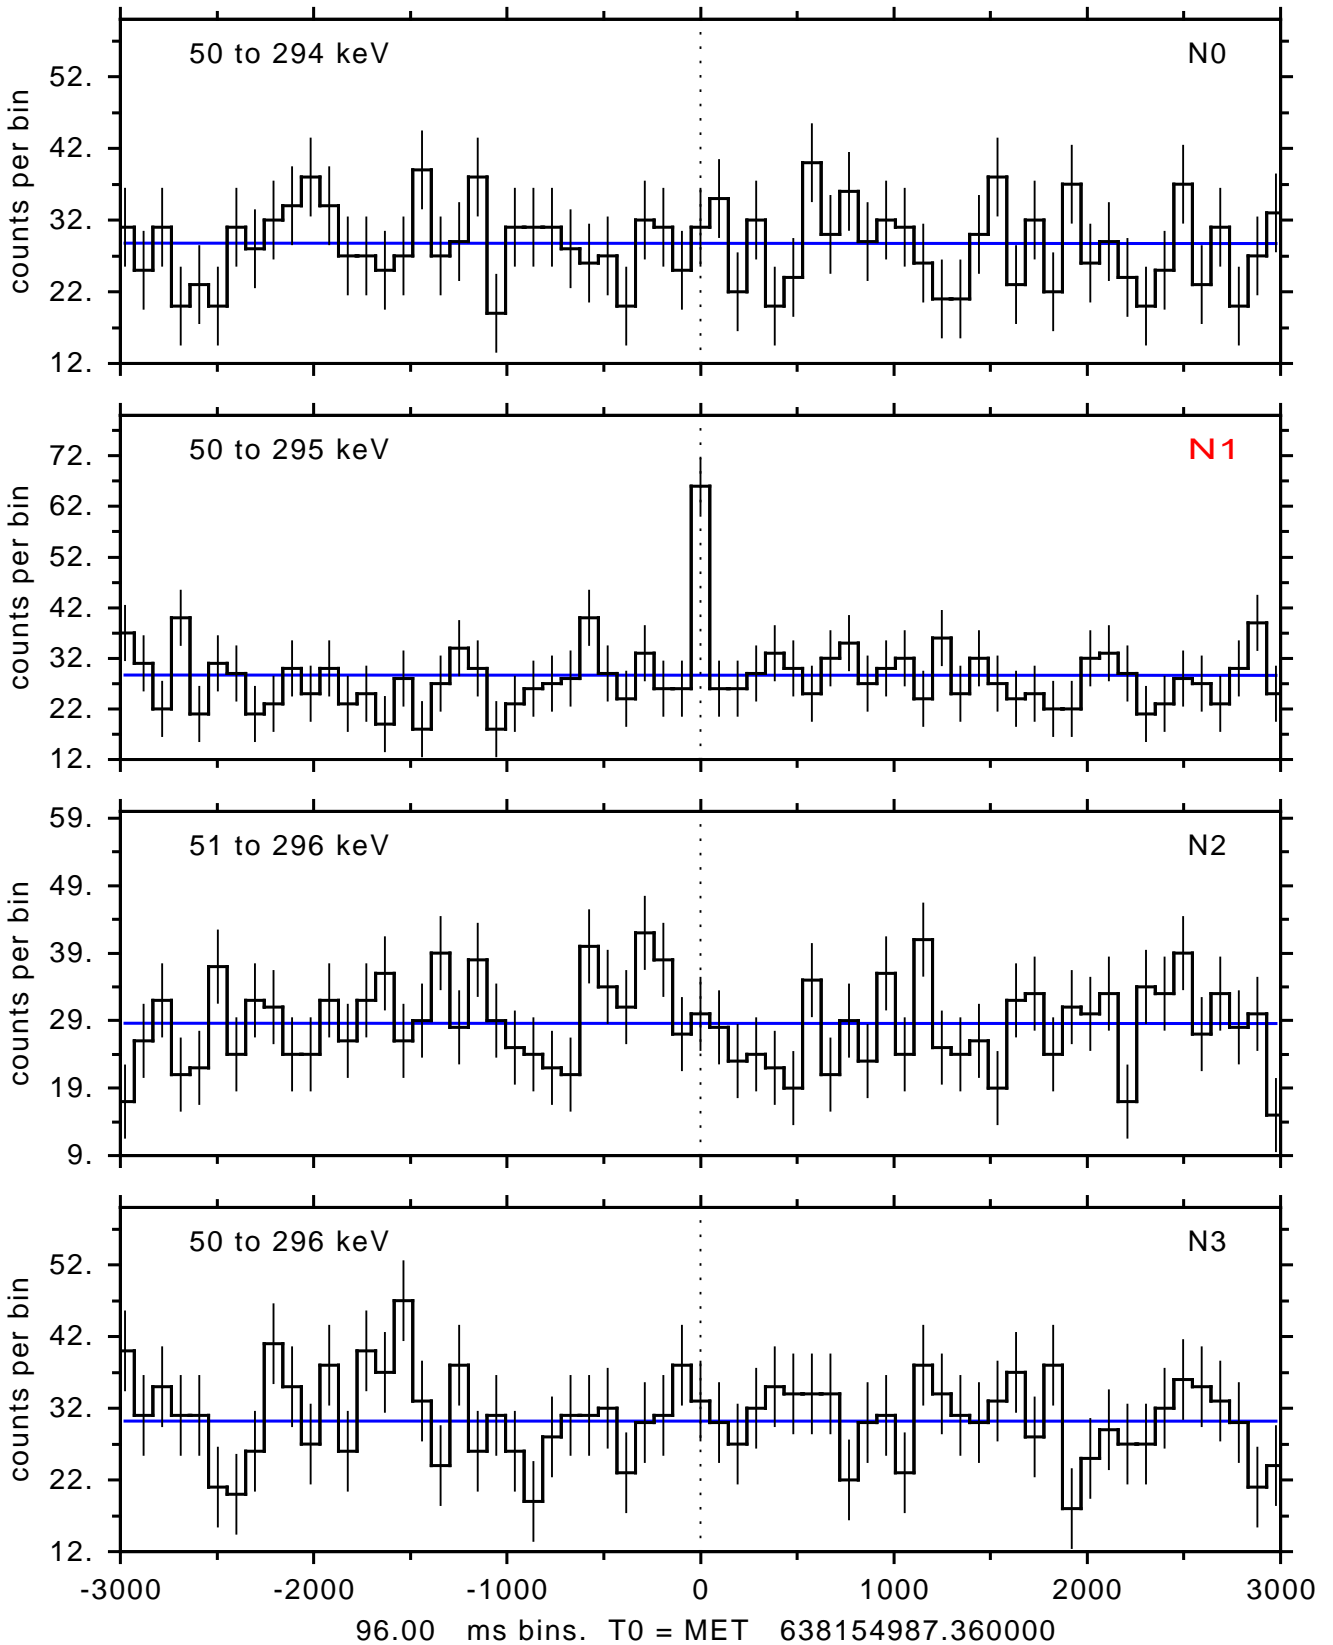

sGRB ver 116b of 2020 Feb 14 run on 2021-03-23 00:55:42
T0 = 638154987.360000 = 2021-03-23 01:16:22.360000
Algr: 4: P02 of F0001: glg_tte_b0_210323_01z_v00

sGRB ver 116b of 2020 Feb 14 run on 2021-03-23 00:55:42
T0 = 638154987.360000 = 2021-03-23 01:16:22.360000
Algr: 4: P02 of F0001: glg_tte_b0_210323_01z_v00