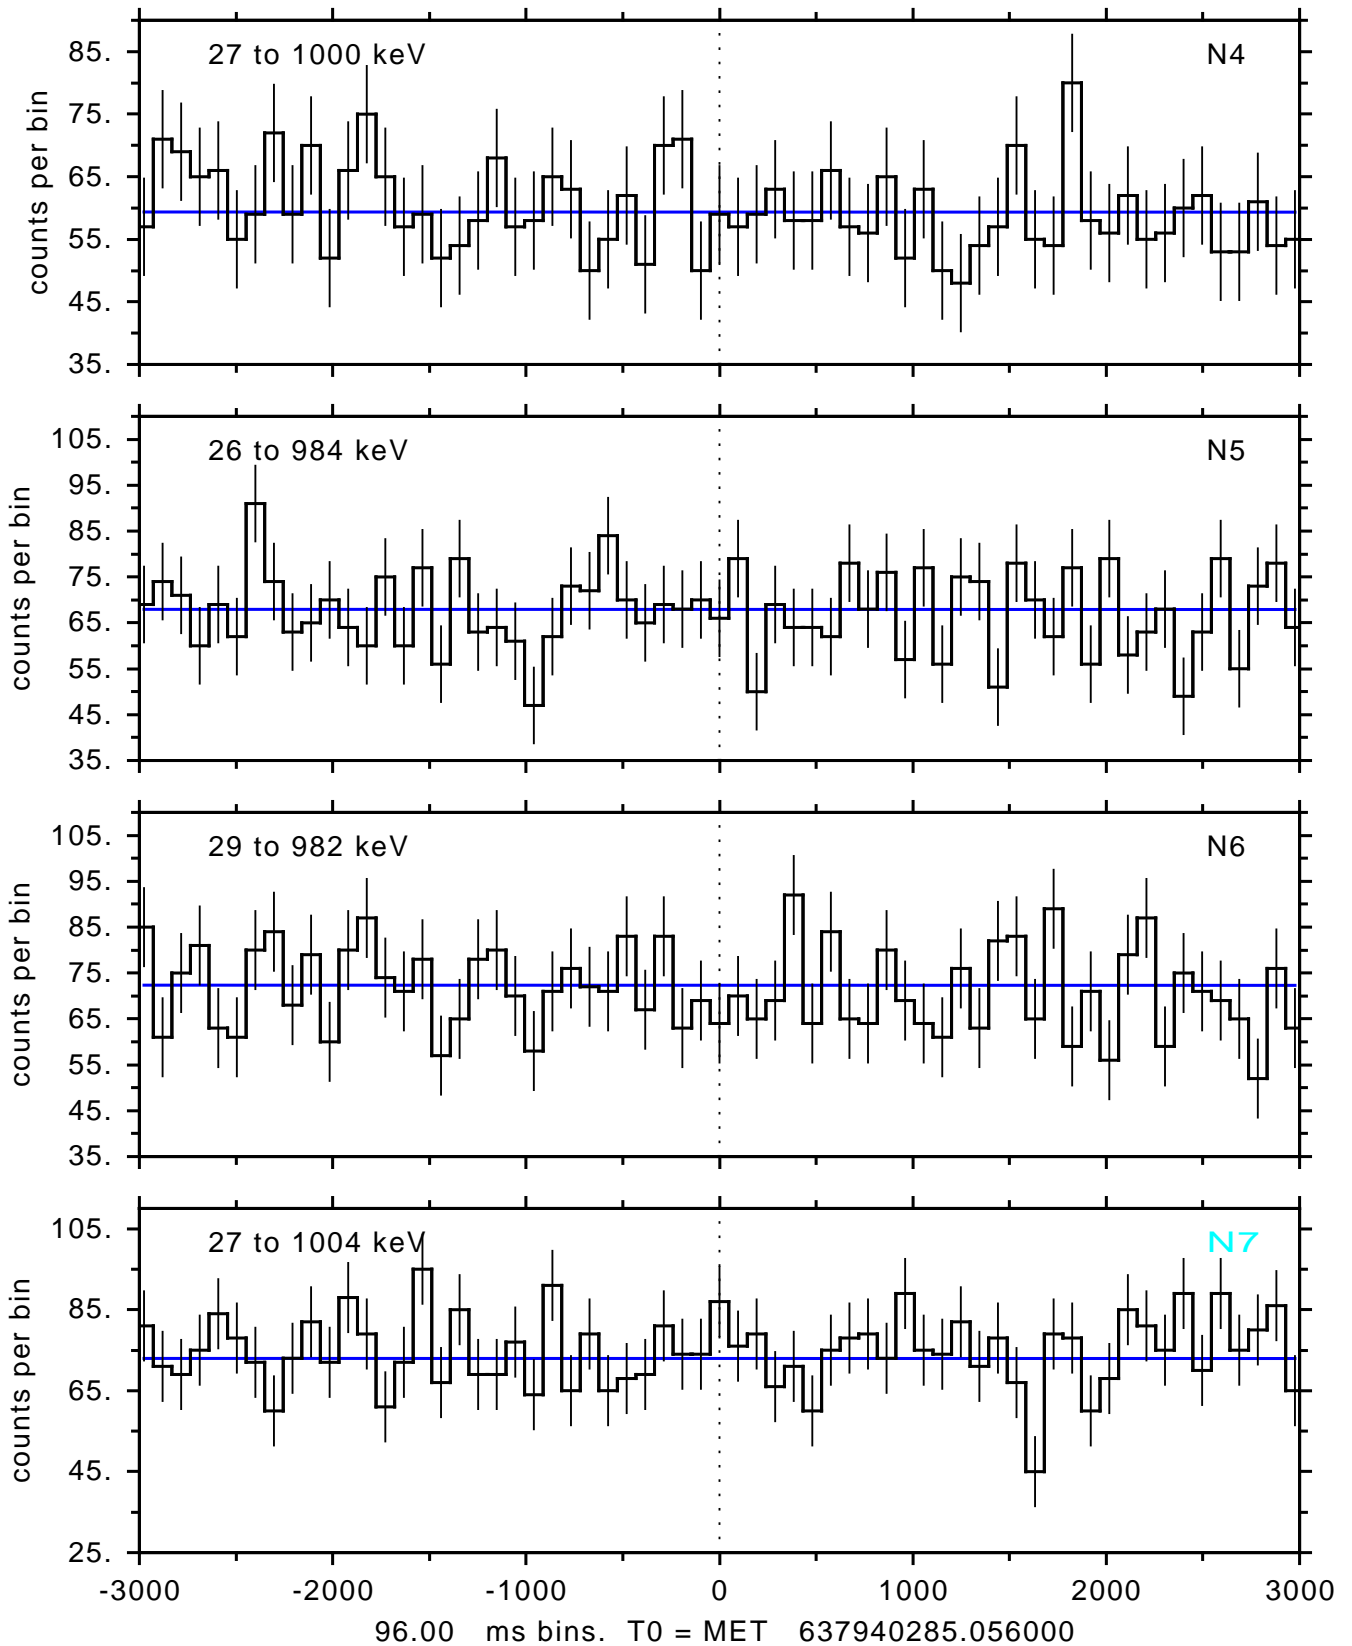

sGRB ver 116b of 2020 Feb 14 run on 2021-03-20 10:55:42
T0 = 637940285.056000 = 2021-03-20 13:38:00.056000
Algr: 5: P01 of F0001: glg_tte_b0_210320_13z_v00

sGRB ver 116b of 2020 Feb 14 run on 2021-03-20 10:55:42
T0 = 637940285.056000 = 2021-03-20 13:38:00.056000
Algr: 5: P01 of F0001: glg_tte_b0_210320_13z_v00