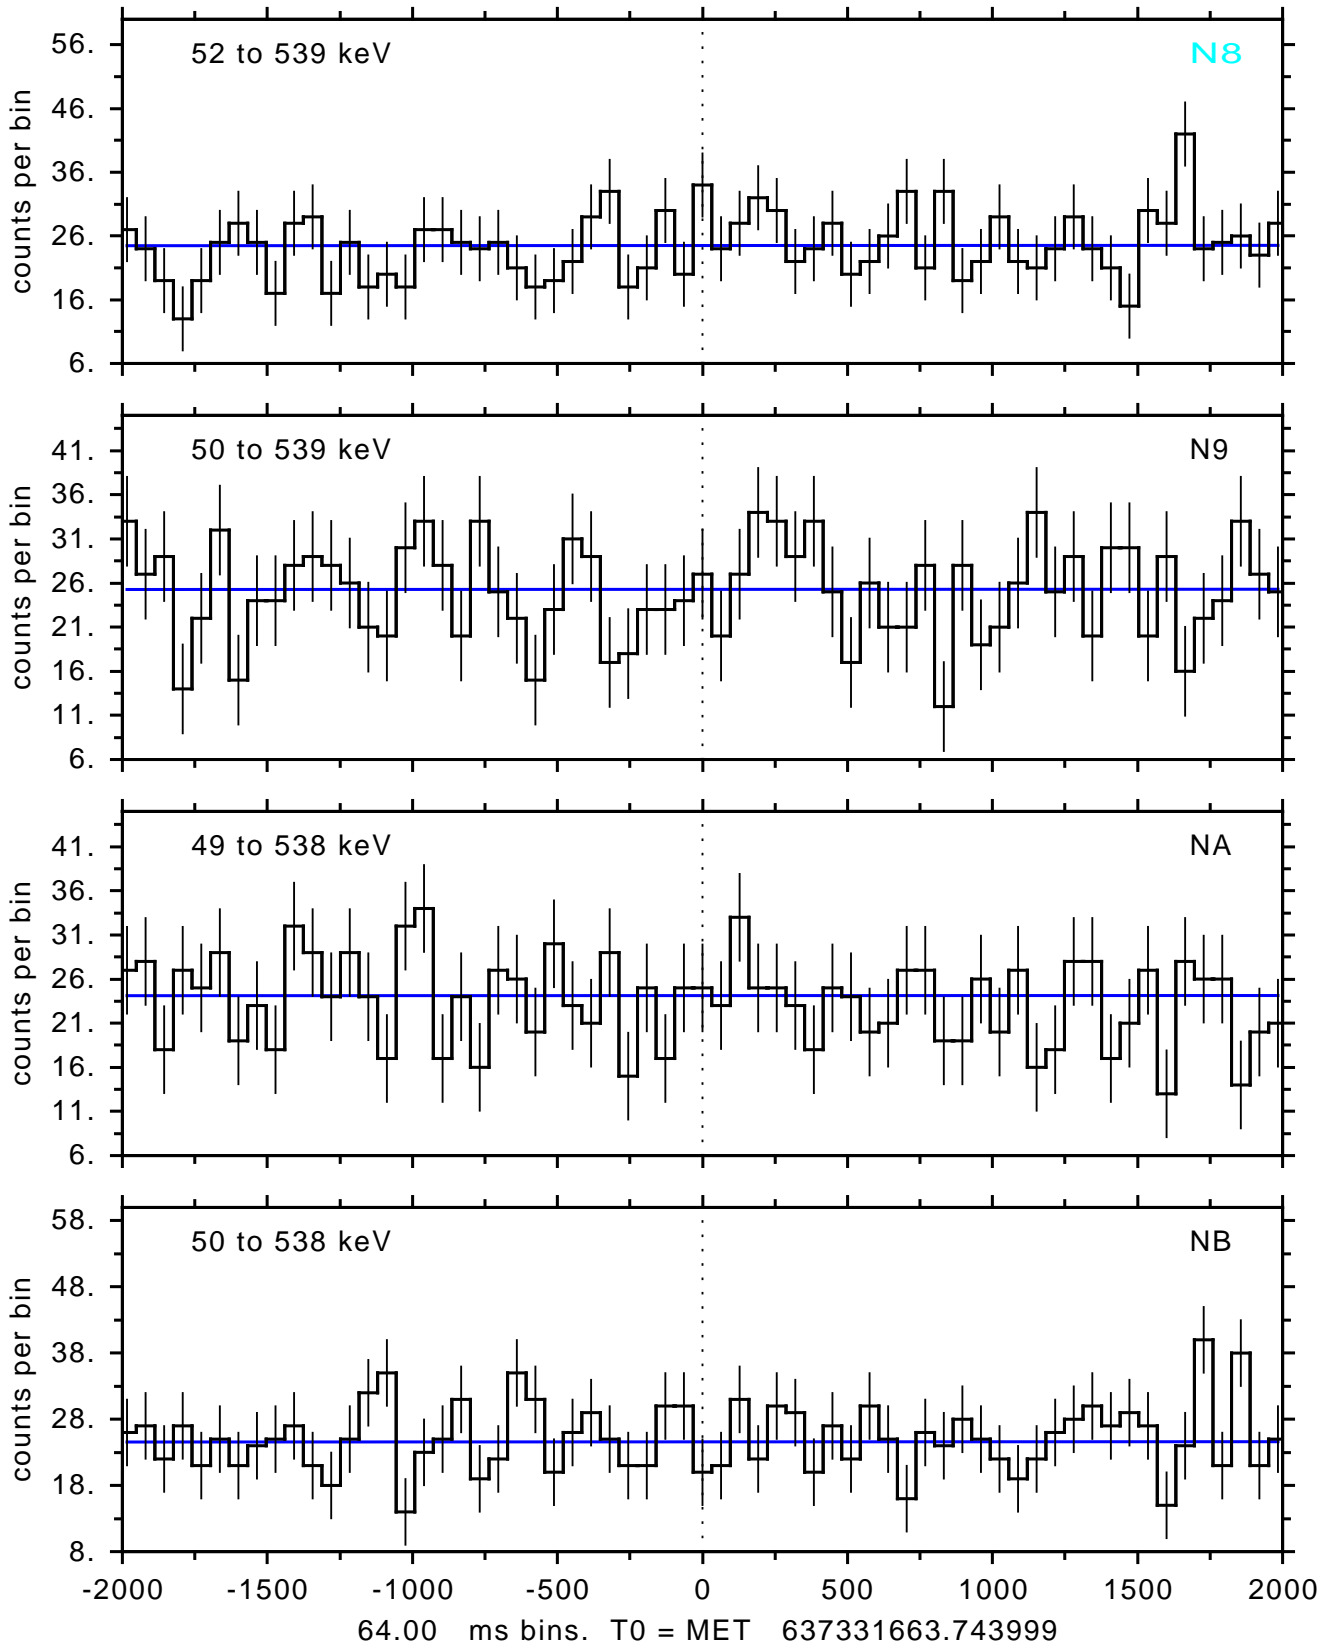

sGRB ver 116b of 2020 Feb 14 run on 2021-03-13 11:15:34  
T0 = 637331663.743999 = 2021-03-13 12:34:18.744000  
Algr: 2: P01 of F0001: glg\_tte\_b0\_210313\_12z\_v00

sGRB ver 116b of 2020 Feb 14 run on 2021-03-13 11:15:34  
T0 = 637331663.743999 = 2021-03-13 12:34:18.744000  
Algr: 2: P01 of F0001: glg\_tte\_b0\_210313\_12z\_v00