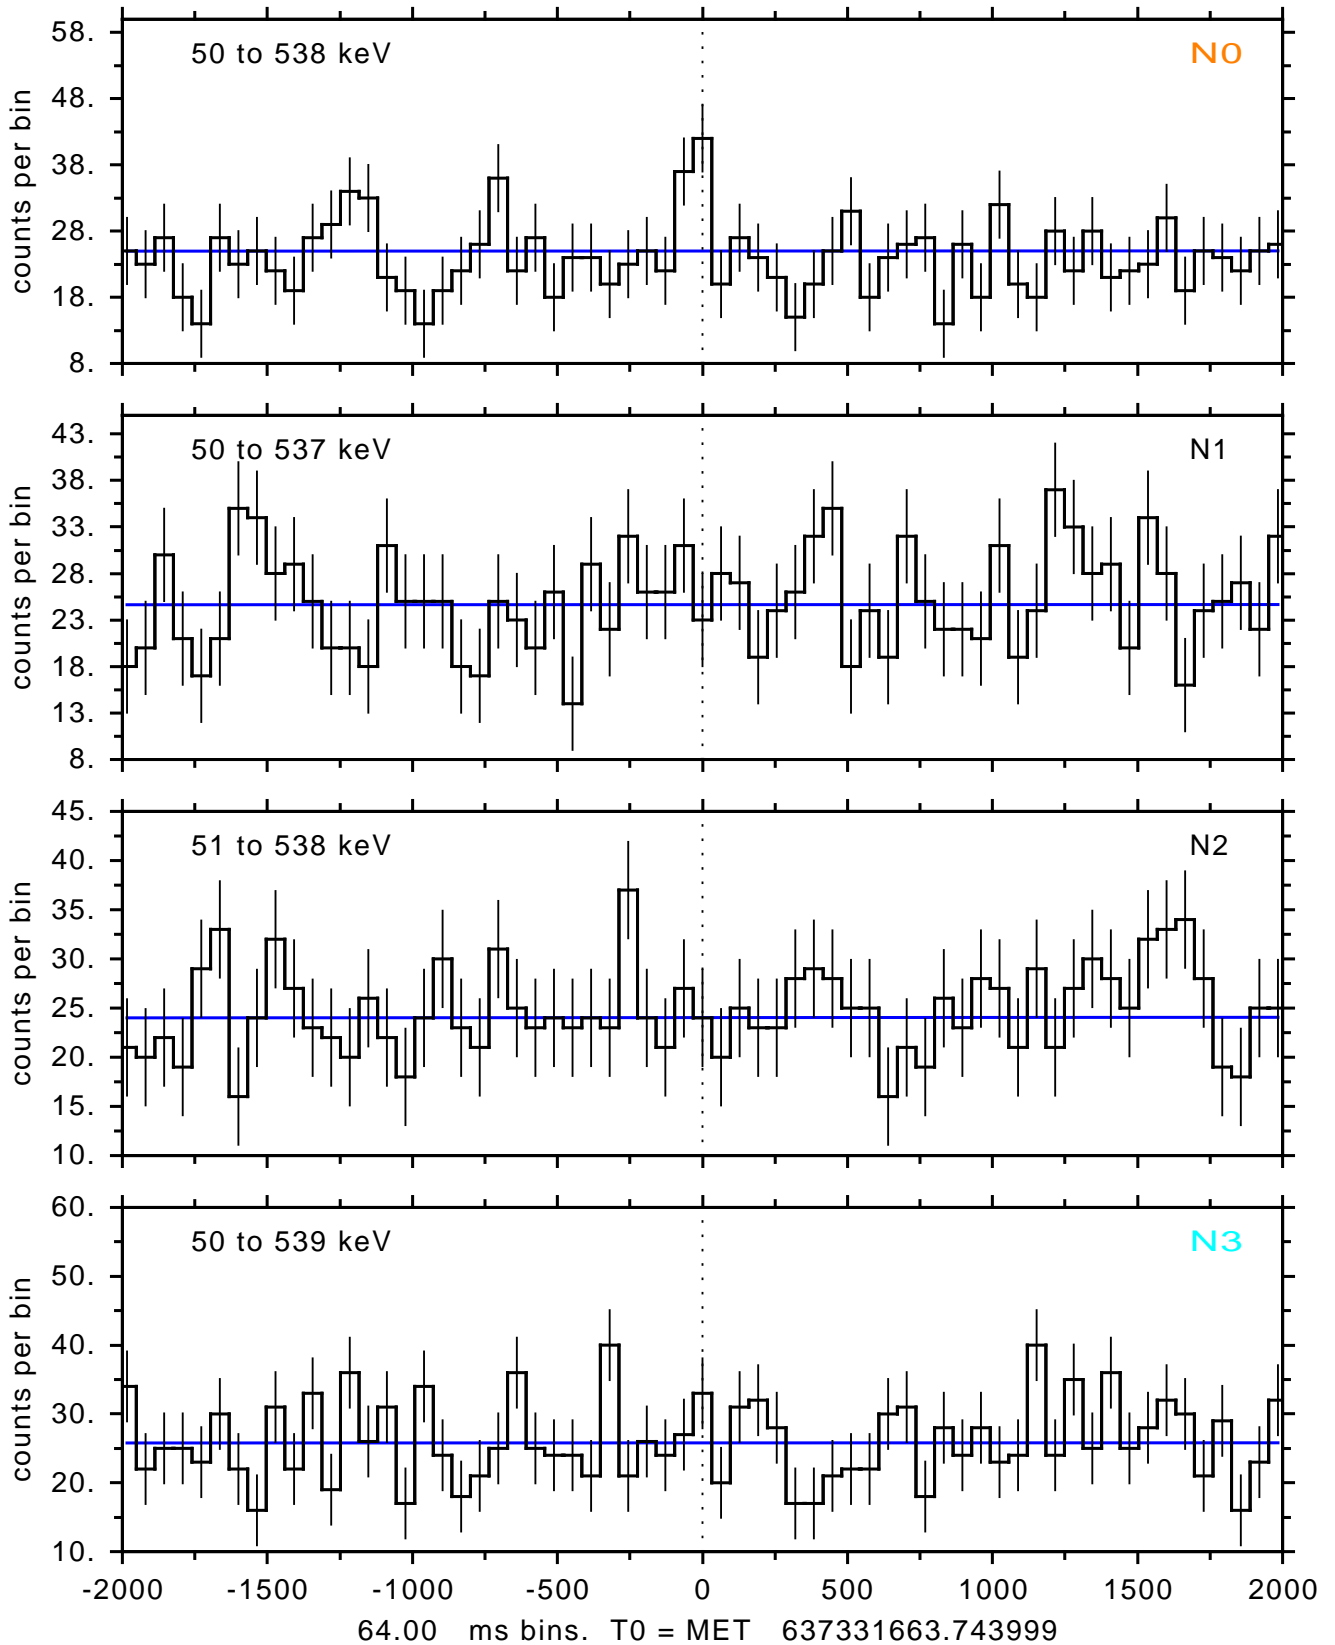

sGRB ver 116b of 2020 Feb 14 run on 2021-03-13 11:15:34  
T0 = 637331663.743999 = 2021-03-13 12:34:18.744000  
Algr: 2: P01 of F0001: glg\_tte\_b0\_210313\_12z\_v00

sGRB ver 116b of 2020 Feb 14 run on 2021-03-13 11:15:34  
T0 = 637331663.743999 = 2021-03-13 12:34:18.744000  
Algr: 2: P01 of F0001: glg\_tte\_b0\_210313\_12z\_v00