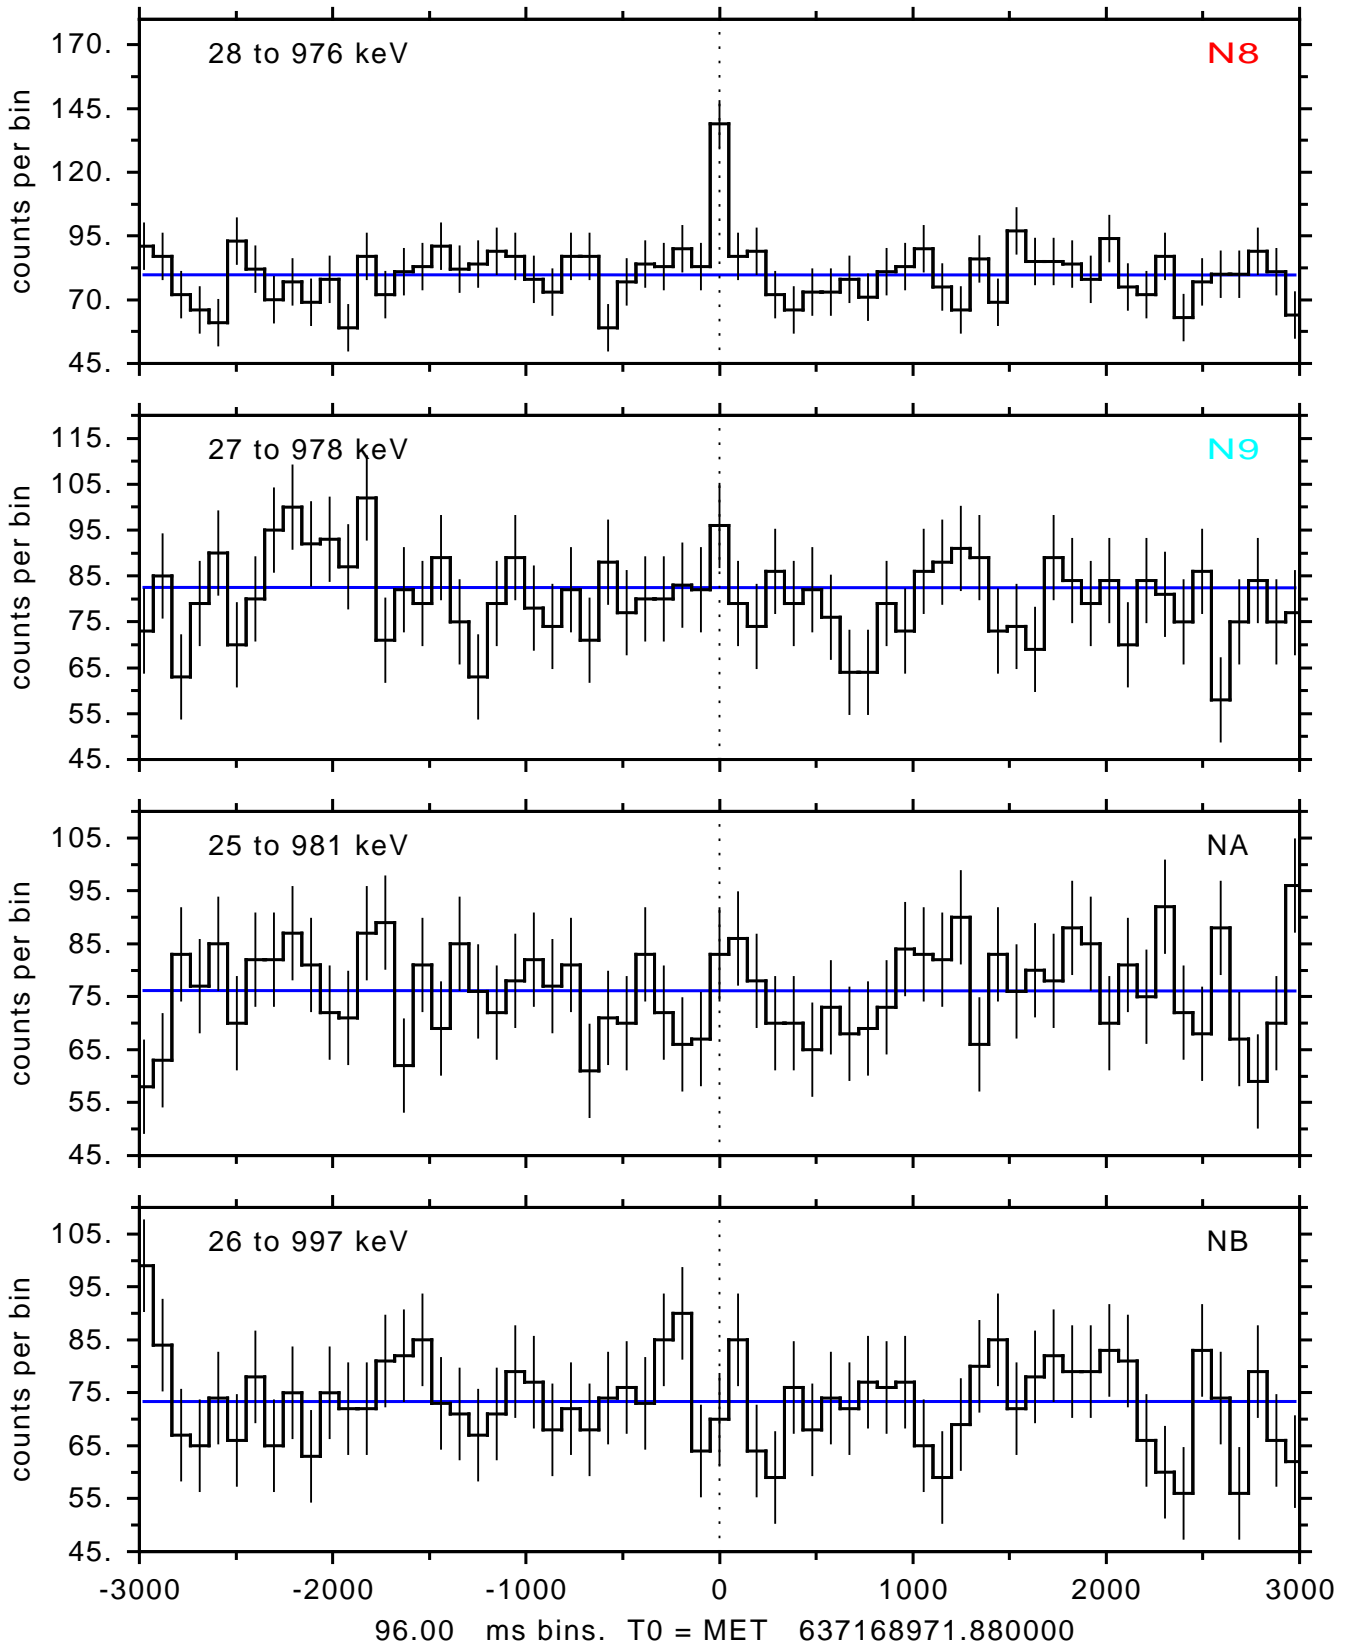

sGRB ver 116b of 2020 Feb 14 run on 2021-03-11 13:12:38  
T0 = 637168971.880000 = 2021-03-11 15:22:46.880000  
Algr: 5: P01 of F0001: glg\_tte\_b0\_210311\_15z\_v00

sGRB ver 116b of 2020 Feb 14 run on 2021-03-11 13:12:38

T0 = 637168971.880000 = 2021-03-11 15:22:46.880000

Algr: 5: P01 of F0001: glg\_tte\_b0\_210311\_15z\_v00

sGRB ver 116b of 2020 Feb 14 run on 2021-03-11 13:12:38  
T0 = 637168971.880000 = 2021-03-11 15:22:46.880000  
Algr: 5: P01 of F0001: glg\_tte\_b0\_210311\_15z\_v00

sGRB ver 116b of 2020 Feb 14 run on 2021-03-11 13:12:38  
T0 = 637168971.880000 = 2021-03-11 15:22:46.880000  
Algr: 5: P01 of F0001: glg\_tte\_b0\_210311\_15z\_v00