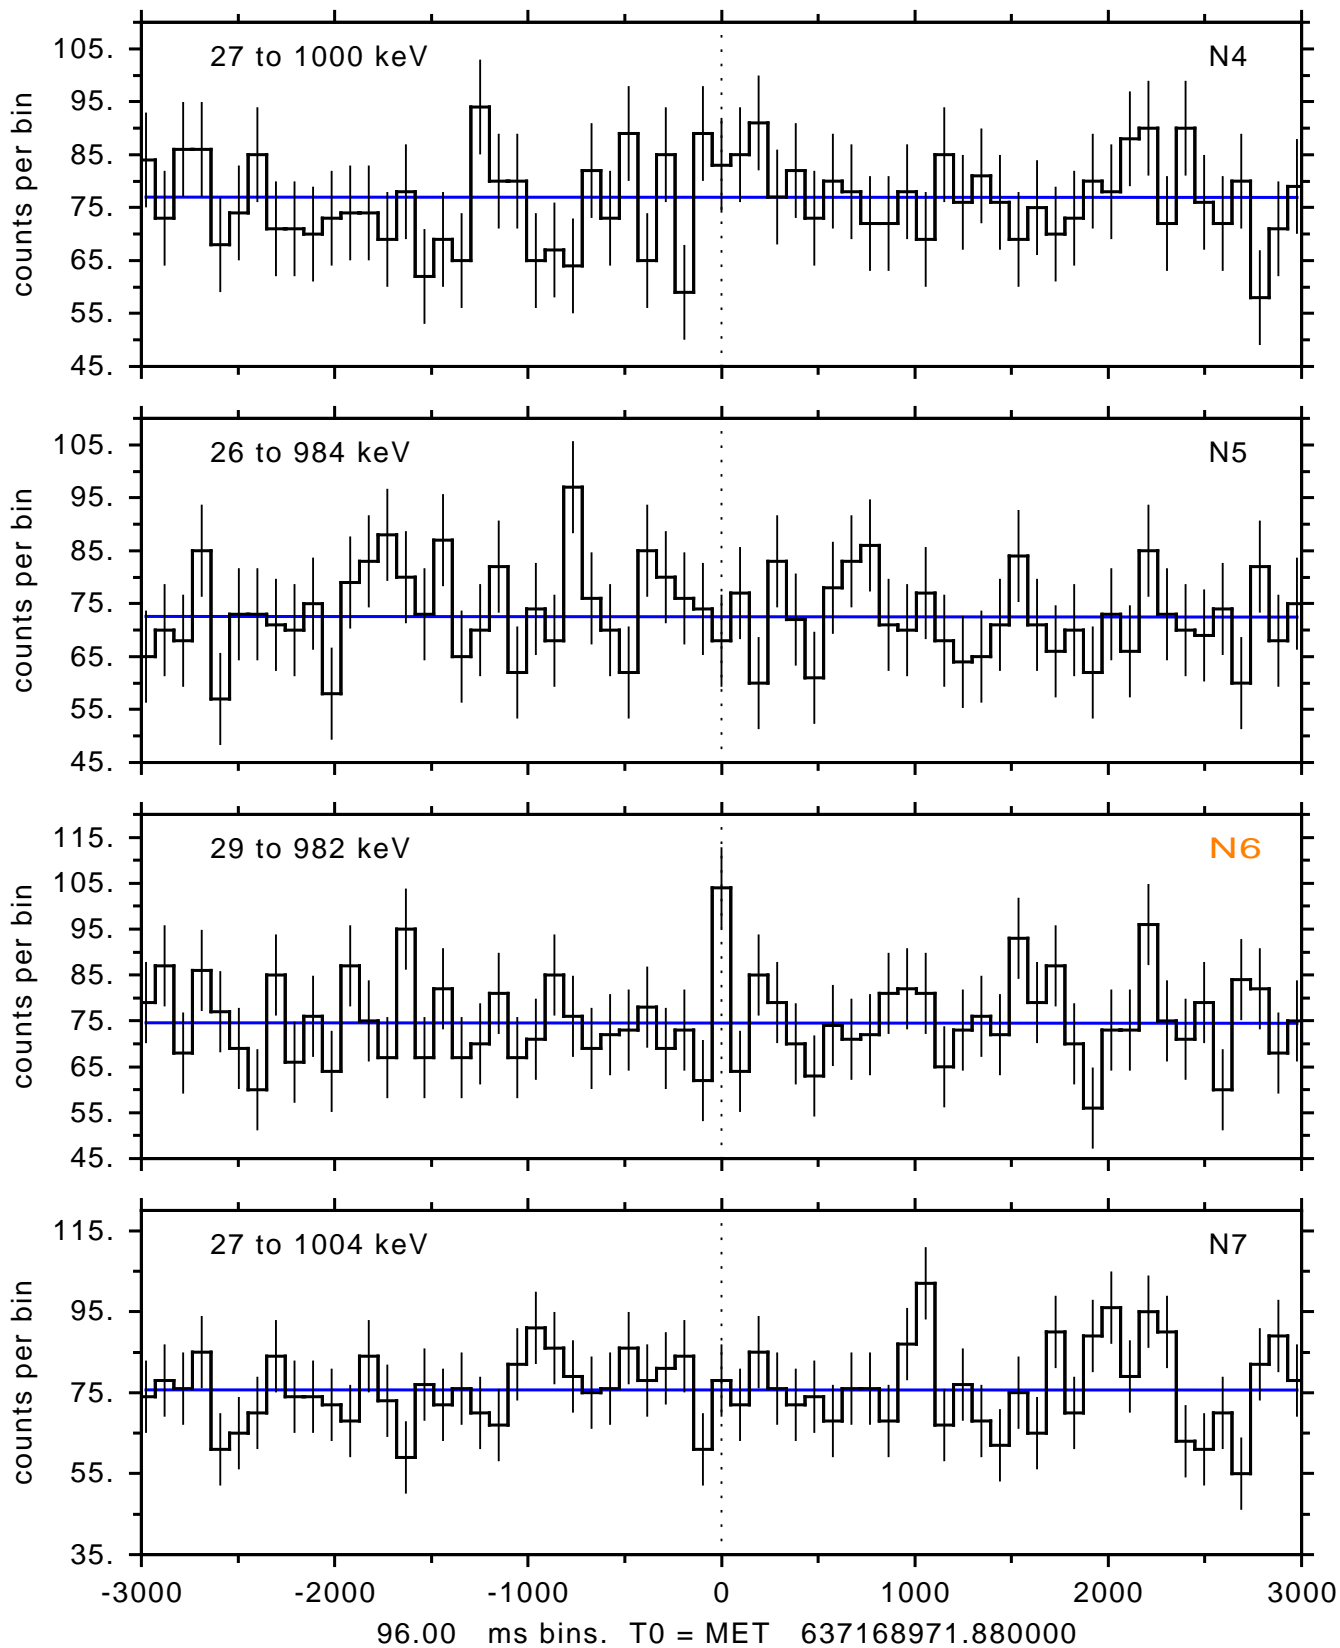

sGRB ver 116b of 2020 Feb 14 run on 2021-03-11 13:12:38  
T0 = 637168971.880000 = 2021-03-11 15:22:46.880000  
Algr: 5: P01 of F0001: glg\_tte\_b0\_210311\_15z\_v00

sGRB ver 116b of 2020 Feb 14 run on 2021-03-11 13:12:38

T0 = 637168971.880000 = 2021-03-11 15:22:46.880000

Algr: 5: P01 of F0001: glg\_tte\_b0\_210311\_15z\_v00

sGRB ver 116b of 2020 Feb 14 run on 2021-03-11 13:12:38  
T0 = 637168971.880000 = 2021-03-11 15:22:46.880000  
Algr: 5: P01 of F0001: glg\_tte\_b0\_210311\_15z\_v00

sGRB ver 116b of 2020 Feb 14 run on 2021-03-11 13:12:38  
T0 = 637168971.880000 = 2021-03-11 15:22:46.880000  
Algr: 5: P01 of F0001: glg\_tte\_b0\_210311\_15z\_v00