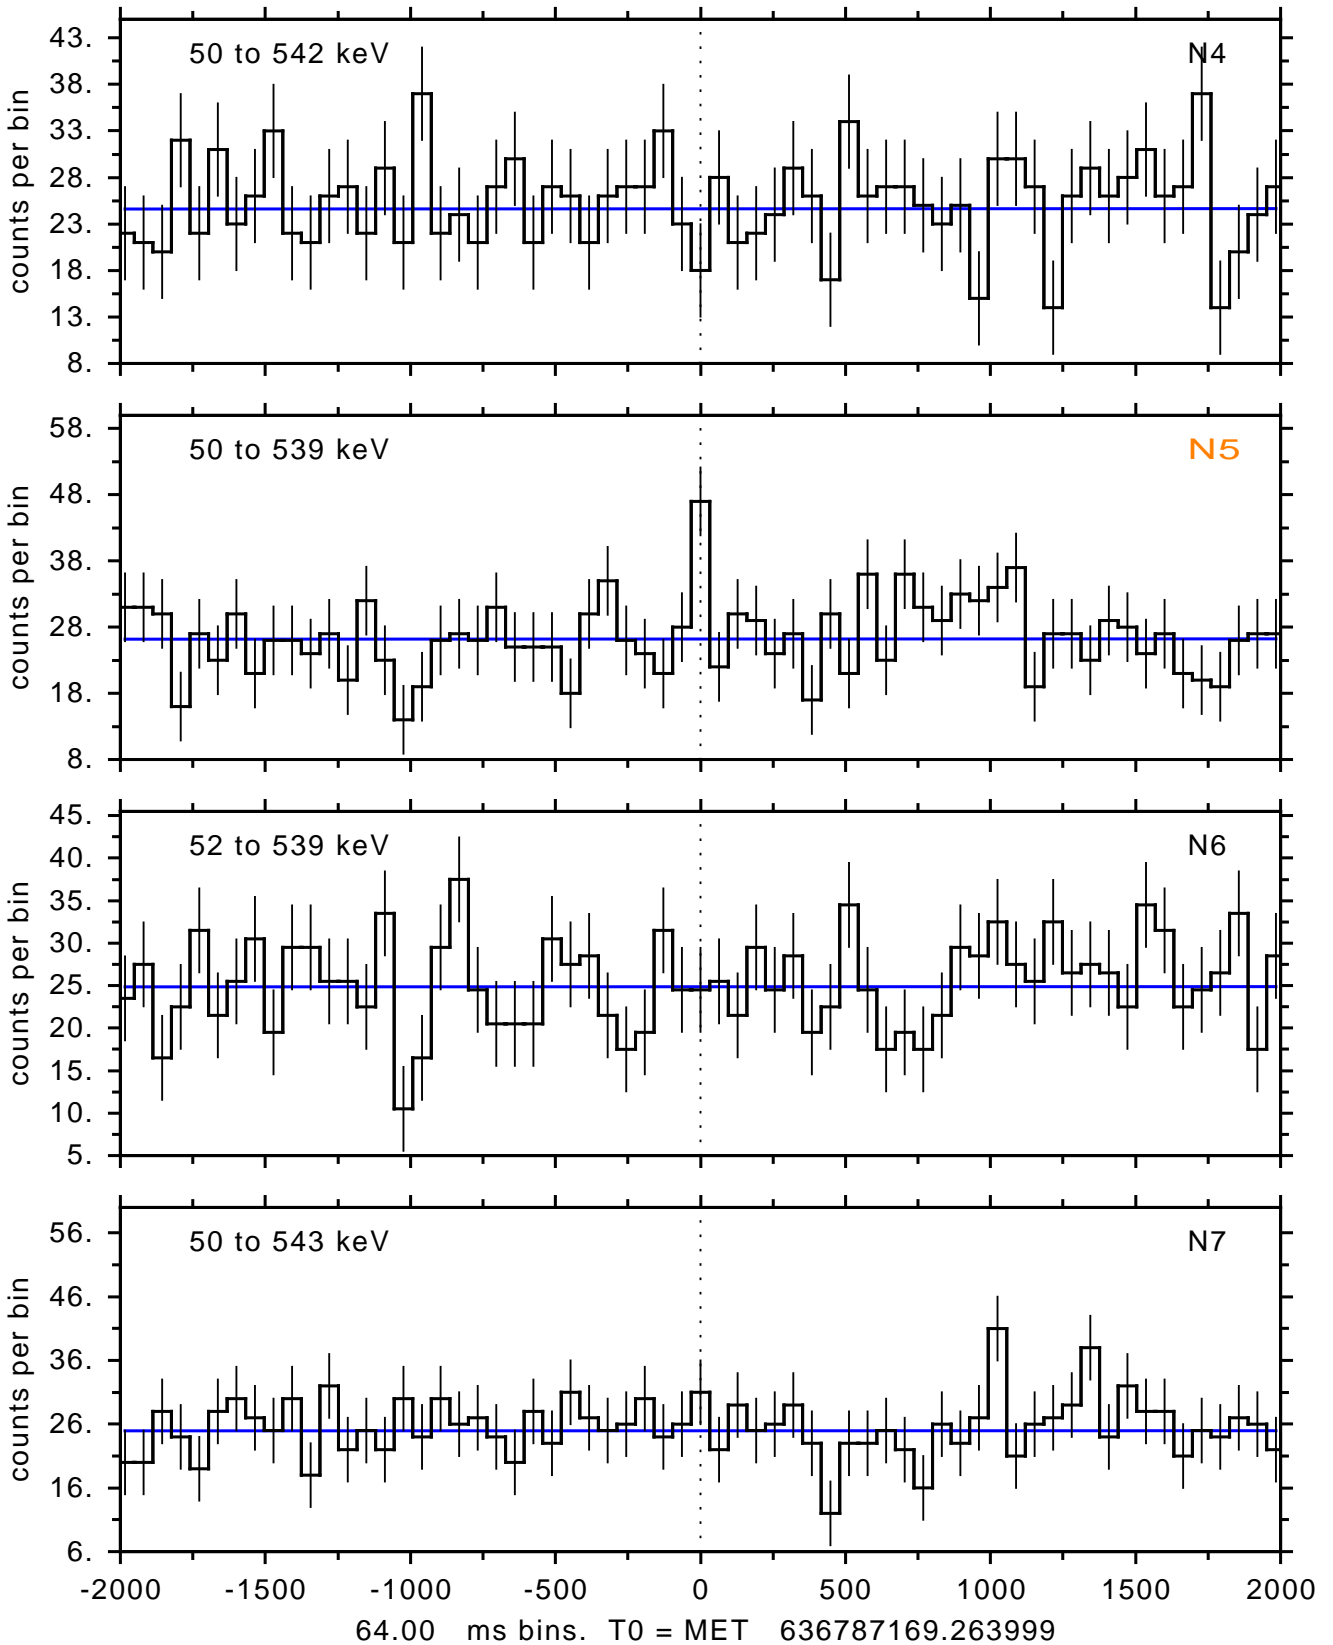

sGRB ver 116b of 2020 Feb 14 run on 2021-03-07 02:48:54
T0 = 636787169.263999 = 2021-03-07 05:19:24.264000
Algr: 2: P01 of F0001: glg_tte_b0_210307_05z_v00

sGRB ver 116b of 2020 Feb 14 run on 2021-03-07 02:48:54
T0 = 636787169.263999 = 2021-03-07 05:19:24.264000
Algr: 2: P01 of F0001: glg_tte_b0_210307_05z_v00