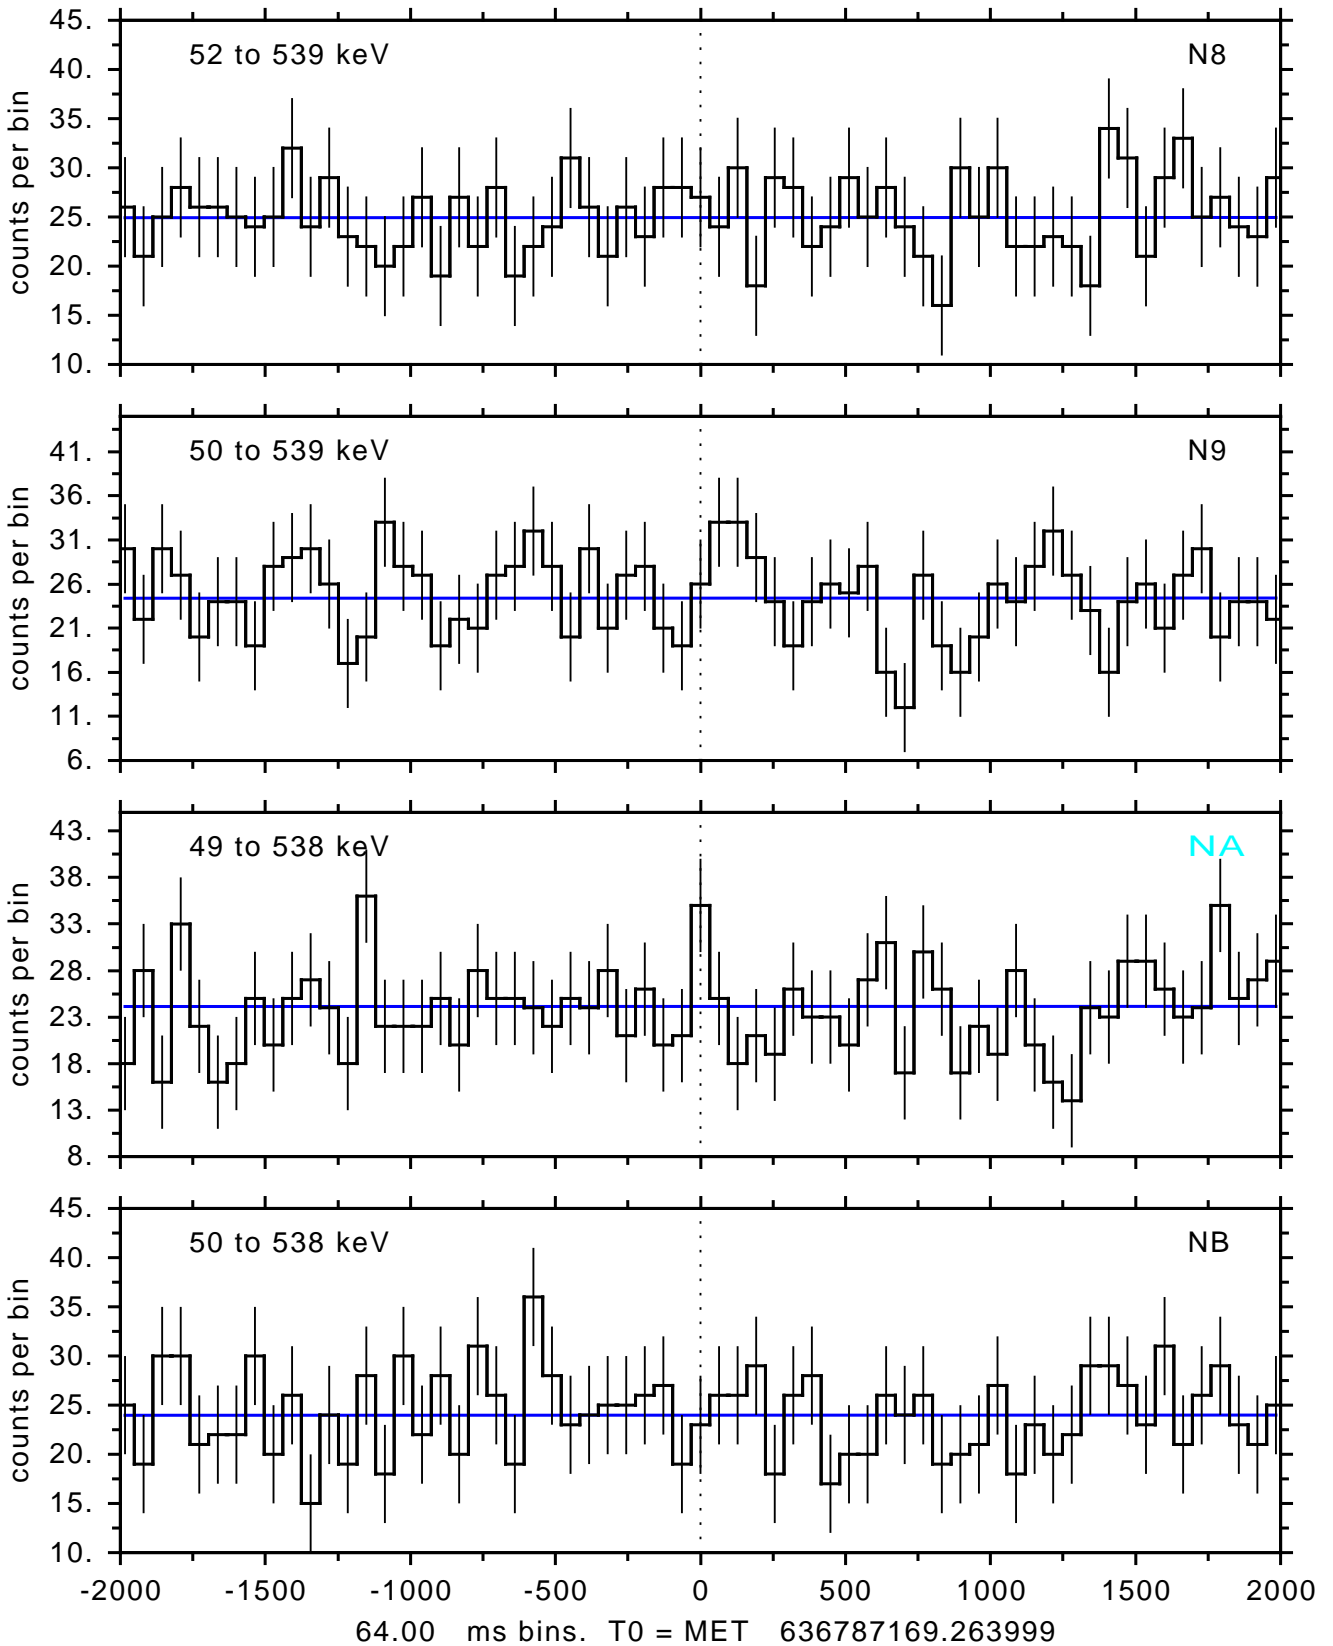

sGRB ver 116b of 2020 Feb 14 run on 2021-03-07 02:48:54
T0 = 636787169.263999 = 2021-03-07 05:19:24.264000
Algr: 2: P01 of F0001: glg_tte_b0_210307_05z_v00

sGRB ver 116b of 2020 Feb 14 run on 2021-03-07 02:48:54
T0 = 636787169.263999 = 2021-03-07 05:19:24.264000
Algr: 2: P01 of F0001: glg_tte_b0_210307_05z_v00