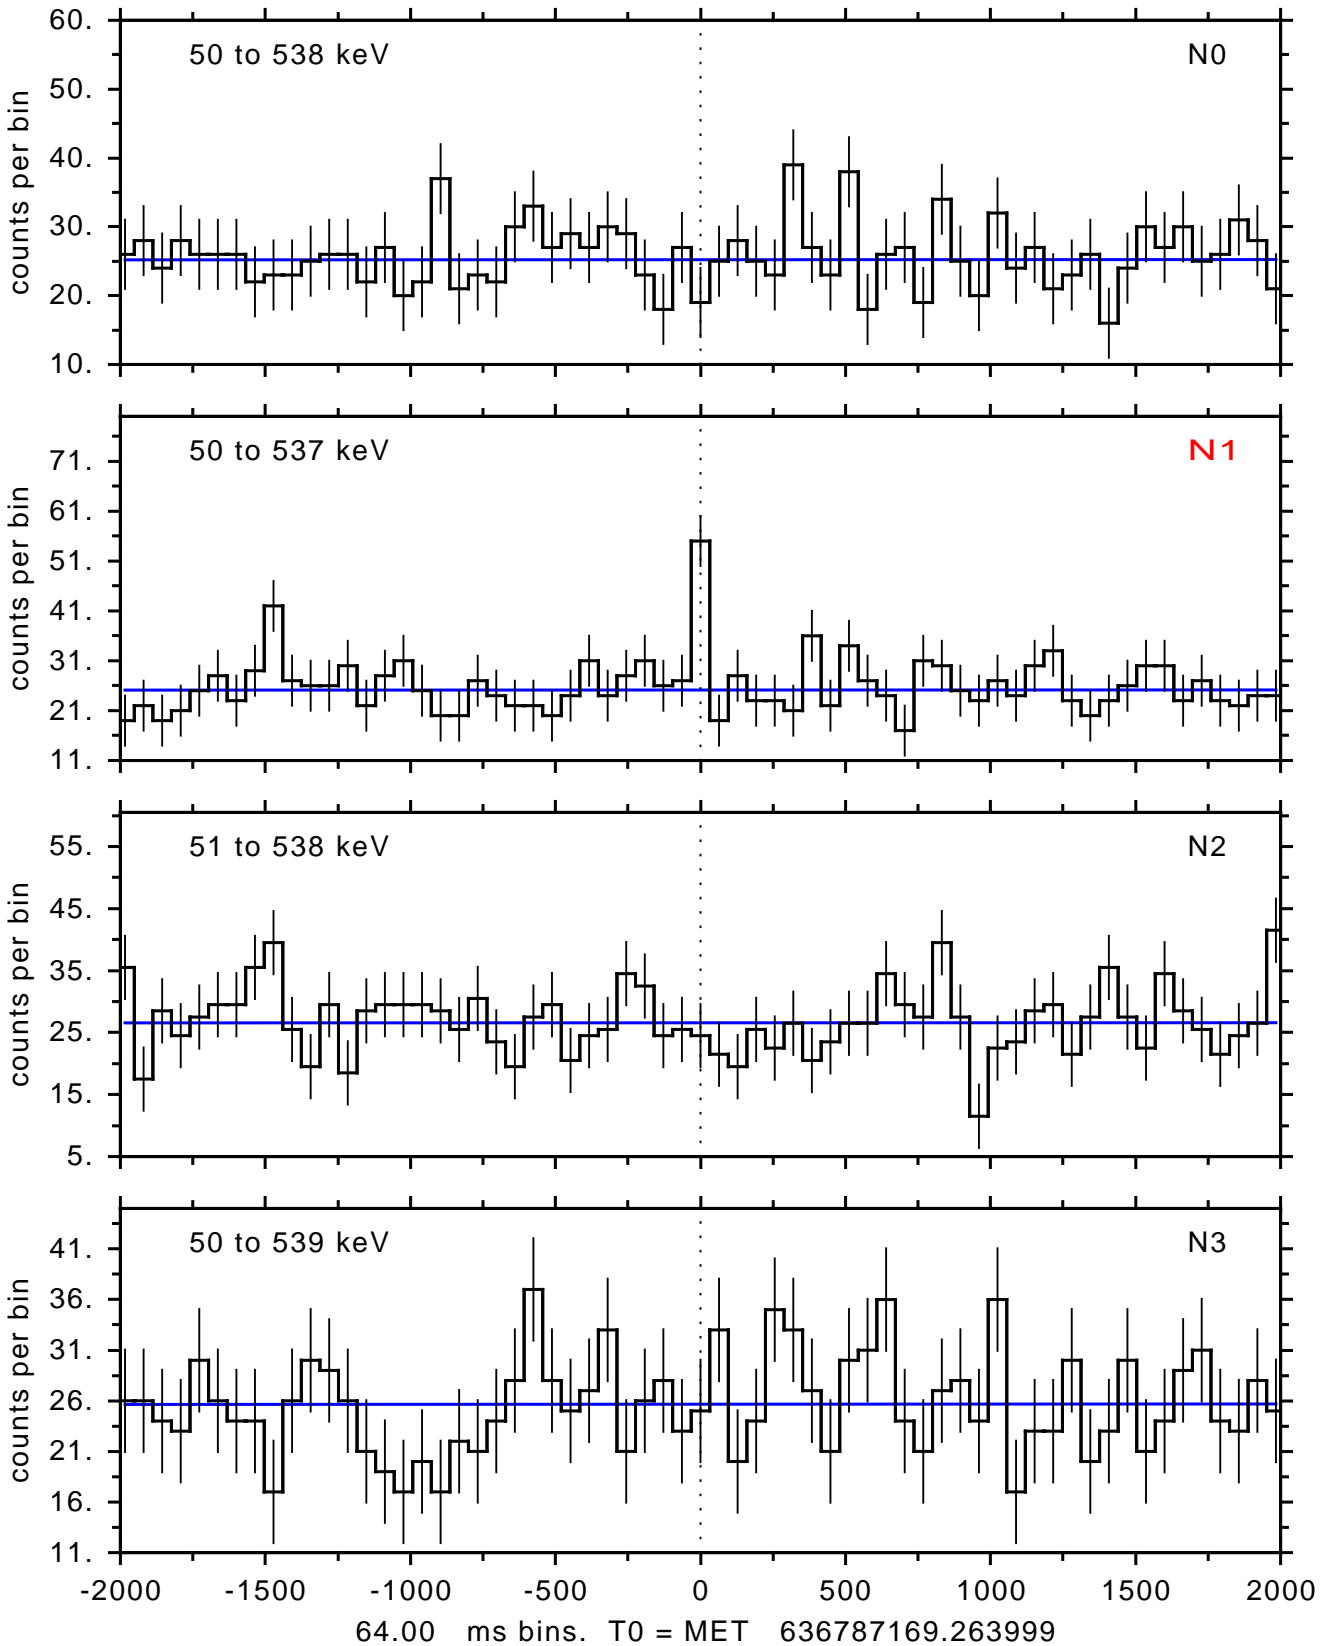

sGRB ver 116b of 2020 Feb 14 run on 2021-03-07 02:48:54
T0 = 636787169.263999 = 2021-03-07 05:19:24.264000
Algr: 2: P01 of F0001: glg_tte_b0_210307_05z_v00

sGRB ver 116b of 2020 Feb 14 run on 2021-03-07 02:48:54
T0 = 636787169.263999 = 2021-03-07 05:19:24.264000
Algr: 2: P01 of F0001: glg_tte_b0_210307_05z_v00