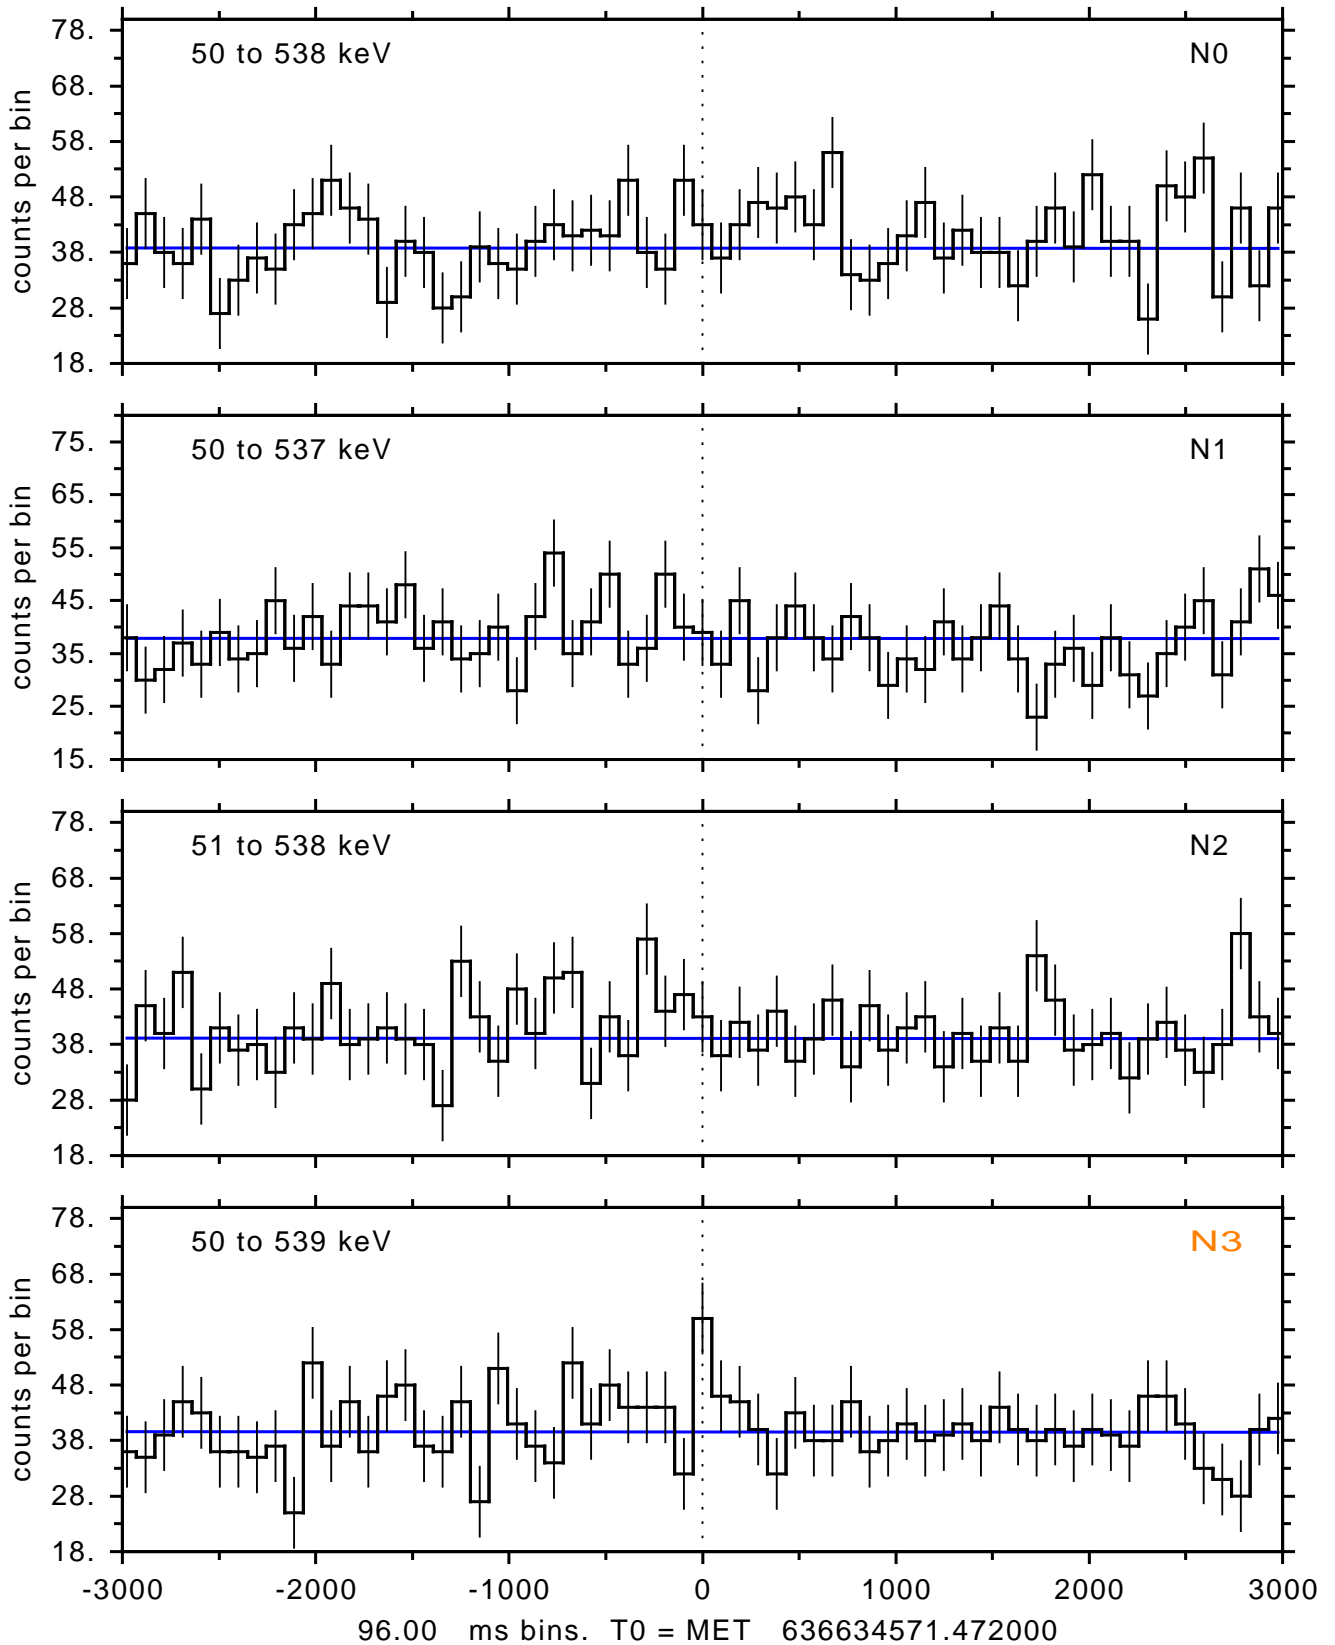

sGRB ver 116b of 2020 Feb 14 run on 2021-03-05 11:33:44  
T0 = 636634571.472000 = 2021-03-05 10:56:06.472000  
Algr: 2: P01 of F0001: glg\_tte\_b0\_210305\_10z\_v00

sGRB ver 116b of 2020 Feb 14 run on 2021-03-05 11:33:44  
T0 = 636634571.472000 = 2021-03-05 10:56:06.472000  
Algr: 2: P01 of F0001: glg\_tte\_b0\_210305\_10z\_v00