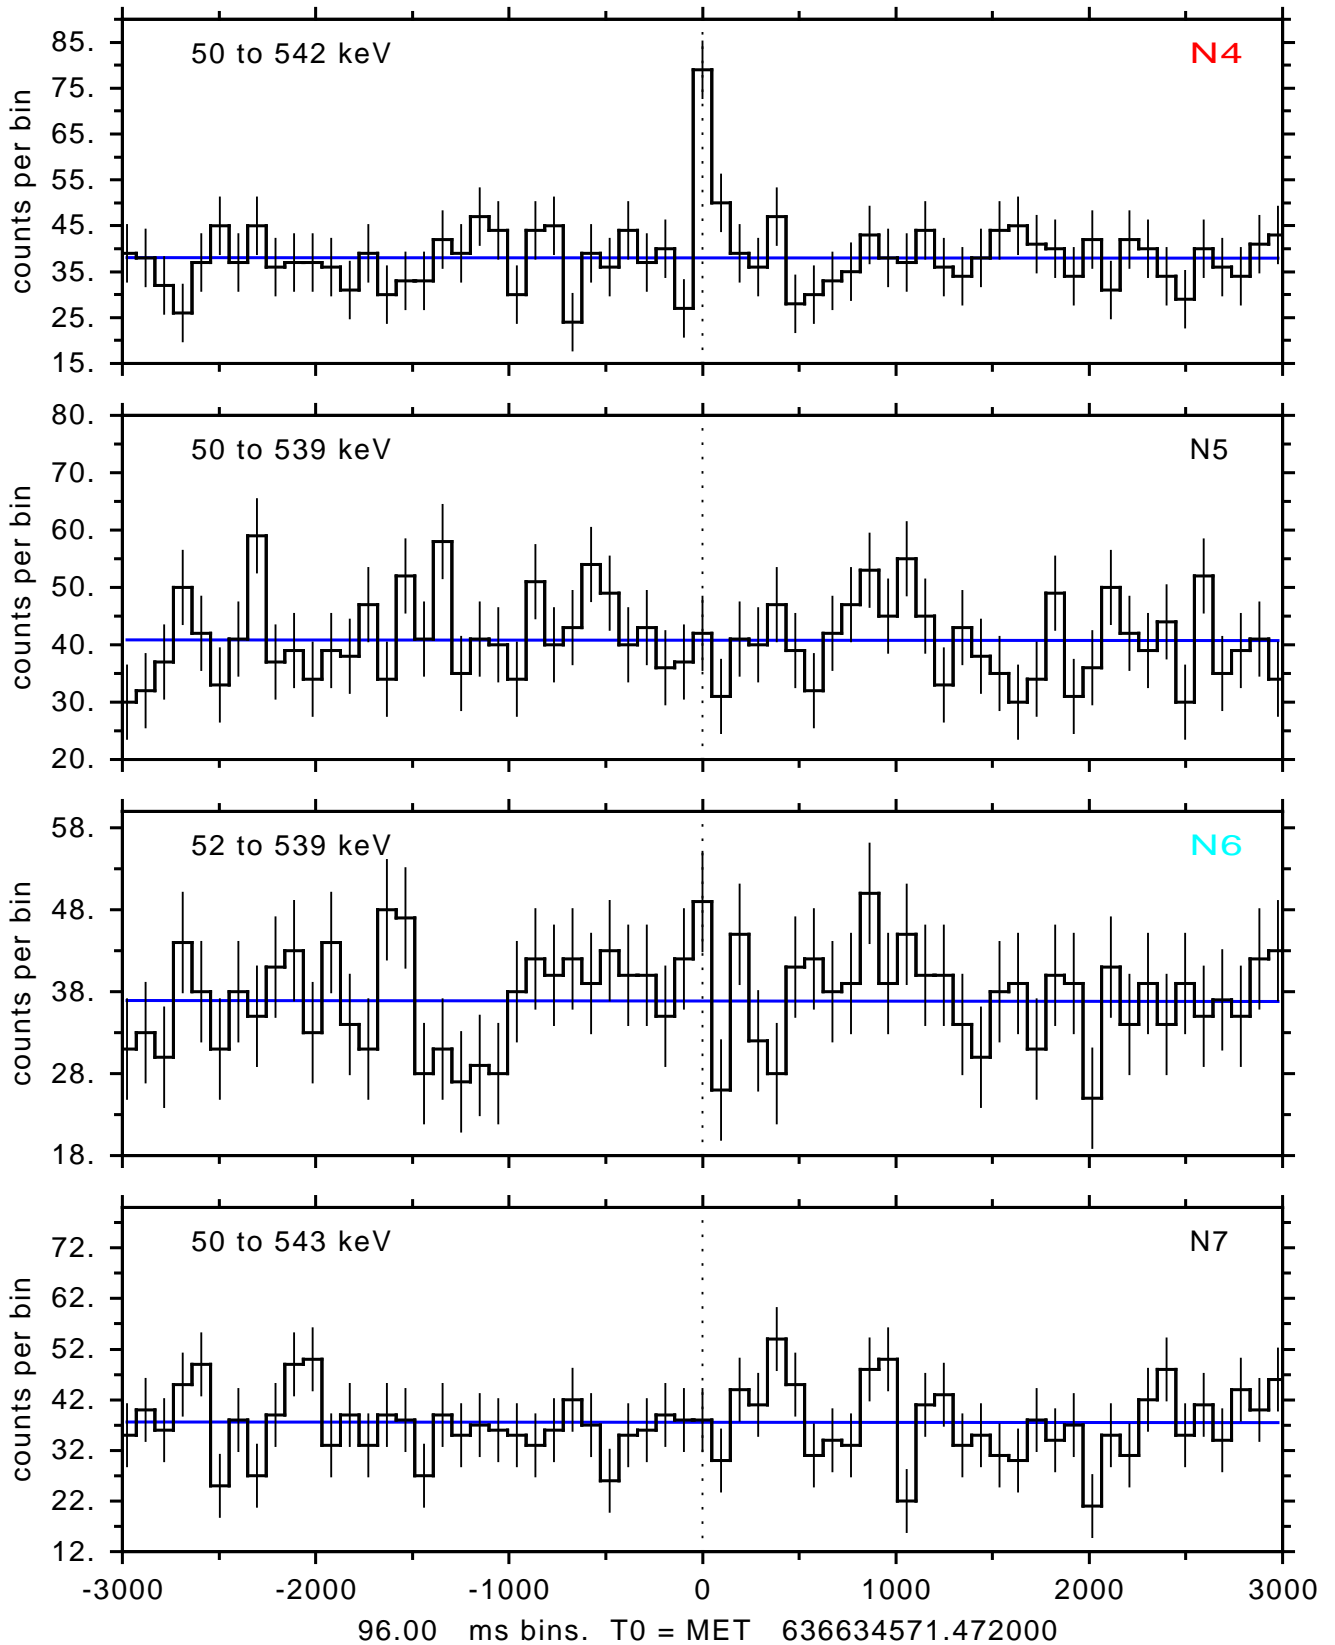

sGRB ver 116b of 2020 Feb 14 run on 2021-03-05 11:33:44  
T0 = 636634571.472000 = 2021-03-05 10:56:06.472000  
Algr: 2: P01 of F0001: glg\_tte\_b0\_210305\_10z\_v00

sGRB ver 116b of 2020 Feb 14 run on 2021-03-05 11:33:44  
T0 = 636634571.472000 = 2021-03-05 10:56:06.472000  
Algr: 2: P01 of F0001: glg\_tte\_b0\_210305\_10z\_v00