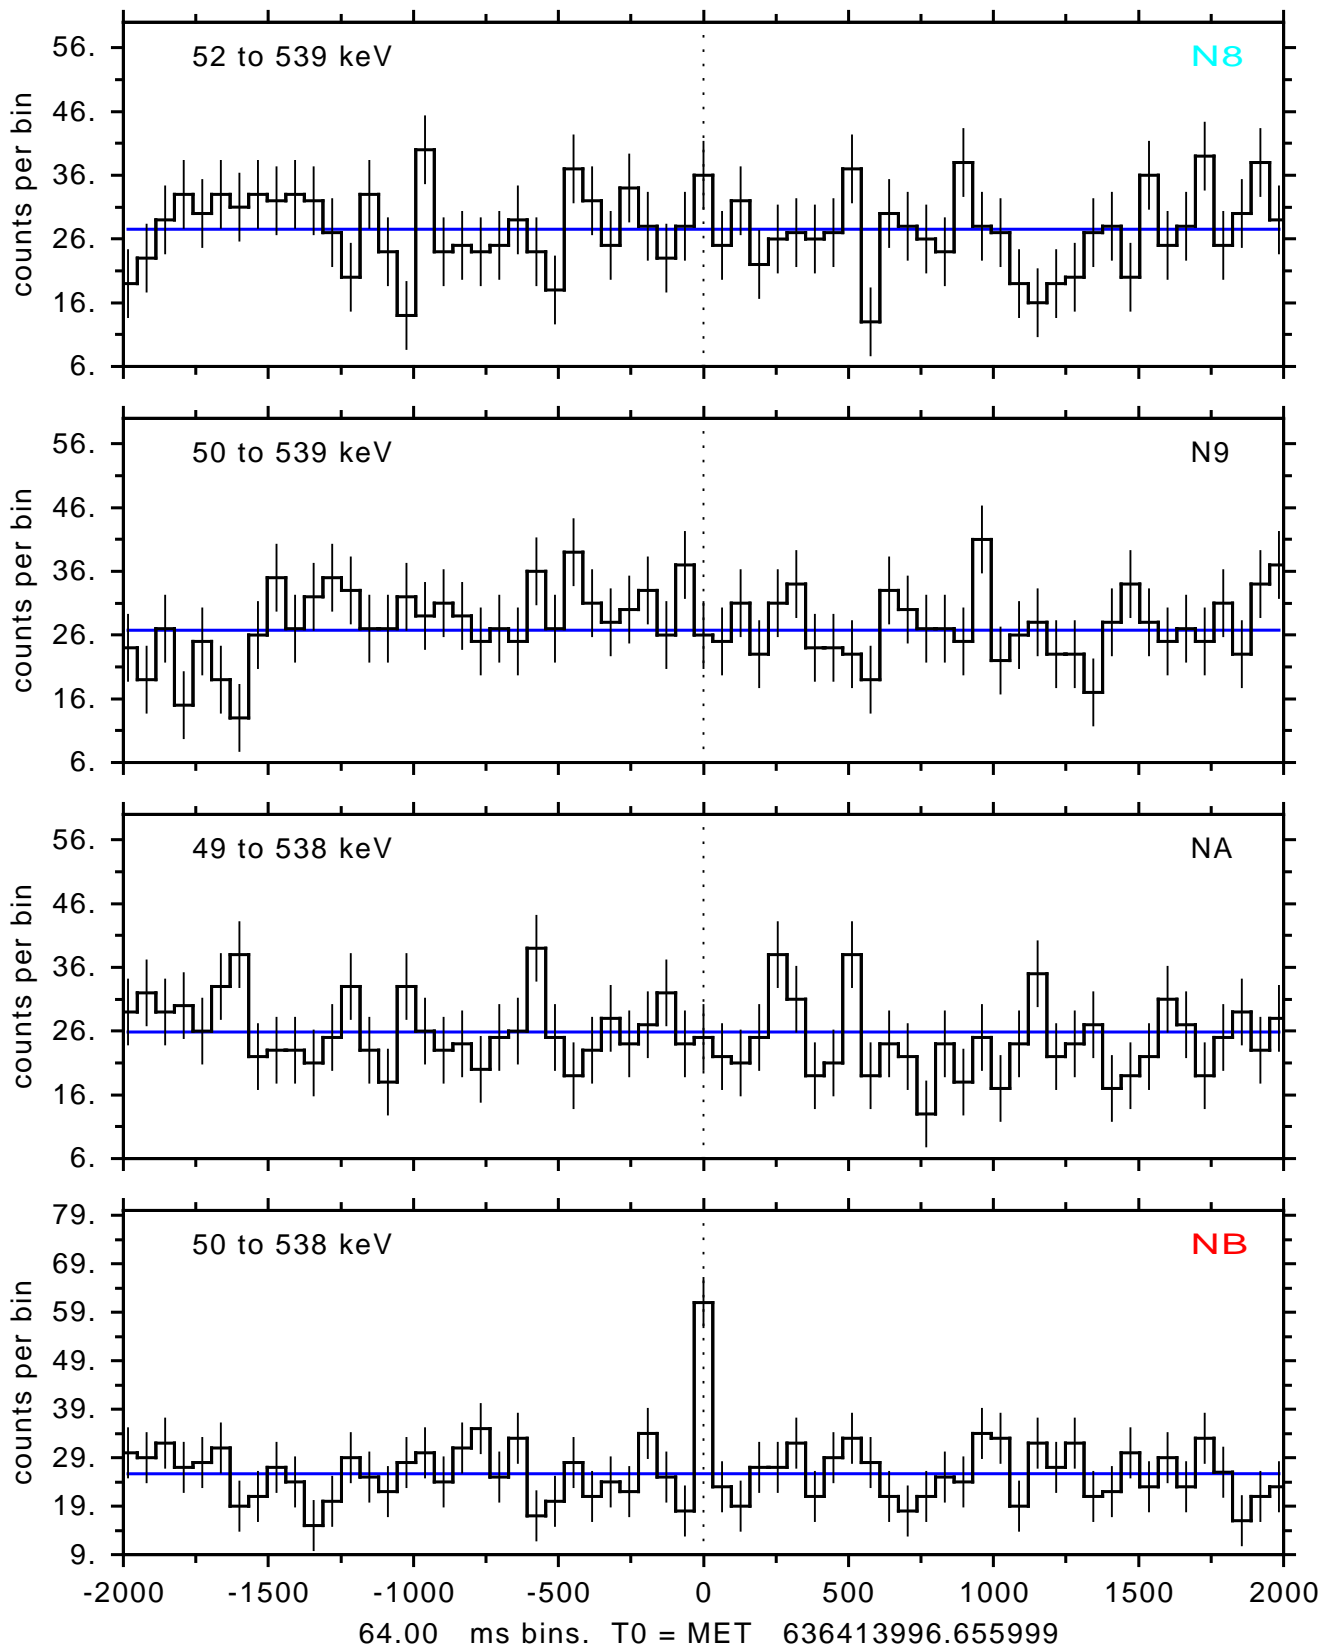

sGRB ver 116b of 2020 Feb 14 run on 2021-03-02 20:07:28

T0 = 636413996.655999 = 2021-03-02 21:39:51.656000

Algr: 2: P01 of F0001: glg_tte_b0_210302_21z_v00

sGRB ver 116b of 2020 Feb 14 run on 2021-03-02 20:07:28

T0 = 636413996.655999 = 2021-03-02 21:39:51.656000

Algr: 2: P01 of F0001: glg_tte_b0_210302_21z_v00

sGRB ver 116b of 2020 Feb 14 run on 2021-03-02 20:07:28

T0 = 636413996.655999 = 2021-03-02 21:39:51.656000

Algr: 2: P01 of F0001: glg_tte_b0_210302_21z_v00

sGRB ver 116b of 2020 Feb 14 run on 2021-03-02 20:07:28

T0 = 636413996.655999 = 2021-03-02 21:39:51.656000

Algr: 2: P01 of F0001: glg_tte_b0_210302_21z_v00