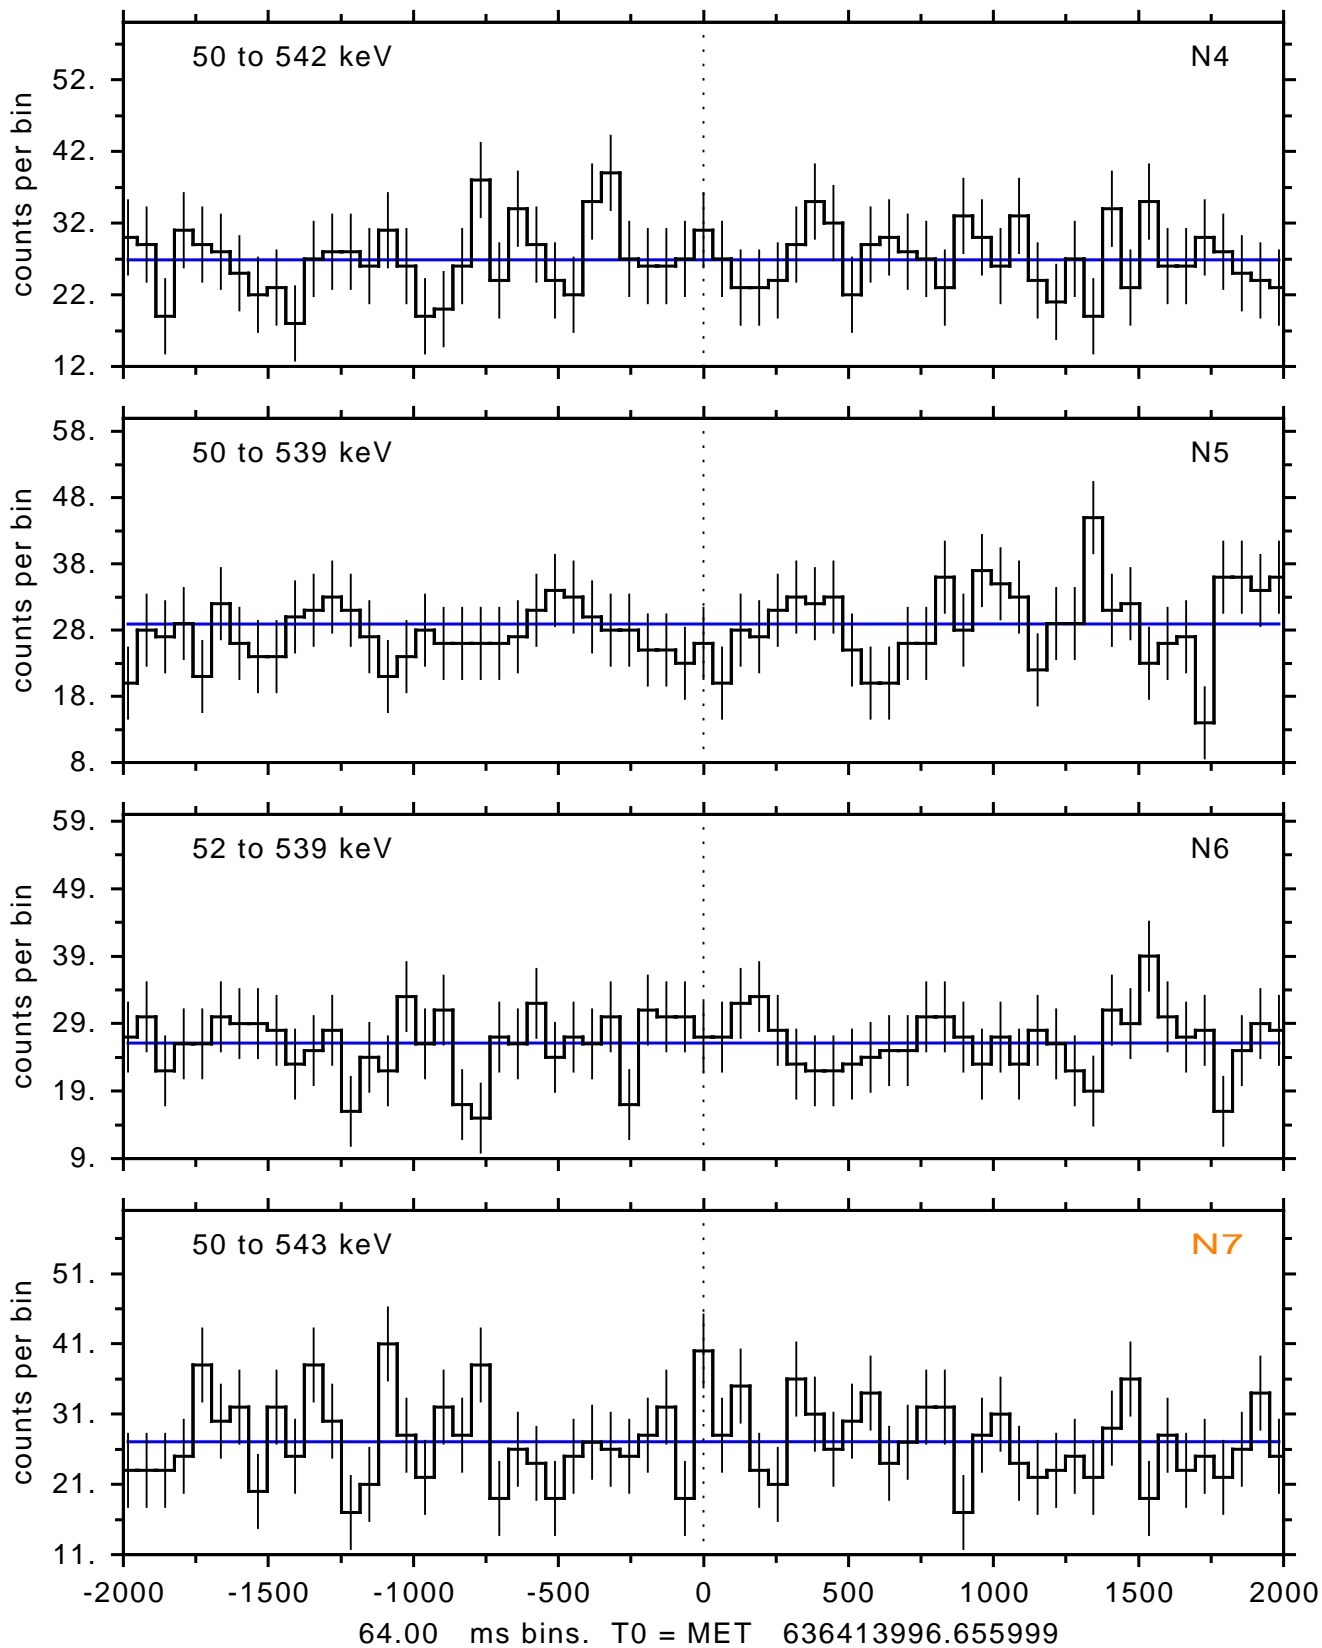

sGRB ver 116b of 2020 Feb 14 run on 2021-03-02 20:07:28

T0 = 636413996.655999 = 2021-03-02 21:39:51.656000

Algr: 2: P01 of F0001: glg_tte_b0_210302_21z_v00

sGRB ver 116b of 2020 Feb 14 run on 2021-03-02 20:07:28

T0 = 636413996.655999 = 2021-03-02 21:39:51.656000

Algr: 2: P01 of F0001: glg_tte_b0_210302_21z_v00

sGRB ver 116b of 2020 Feb 14 run on 2021-03-02 20:07:28

T0 = 636413996.655999 = 2021-03-02 21:39:51.656000

Algr: 2: P01 of F0001: glg_tte_b0_210302_21z_v00

sGRB ver 116b of 2020 Feb 14 run on 2021-03-02 20:07:28

T0 = 636413996.655999 = 2021-03-02 21:39:51.656000

Algr: 2: P01 of F0001: glg_tte_b0_210302_21z_v00