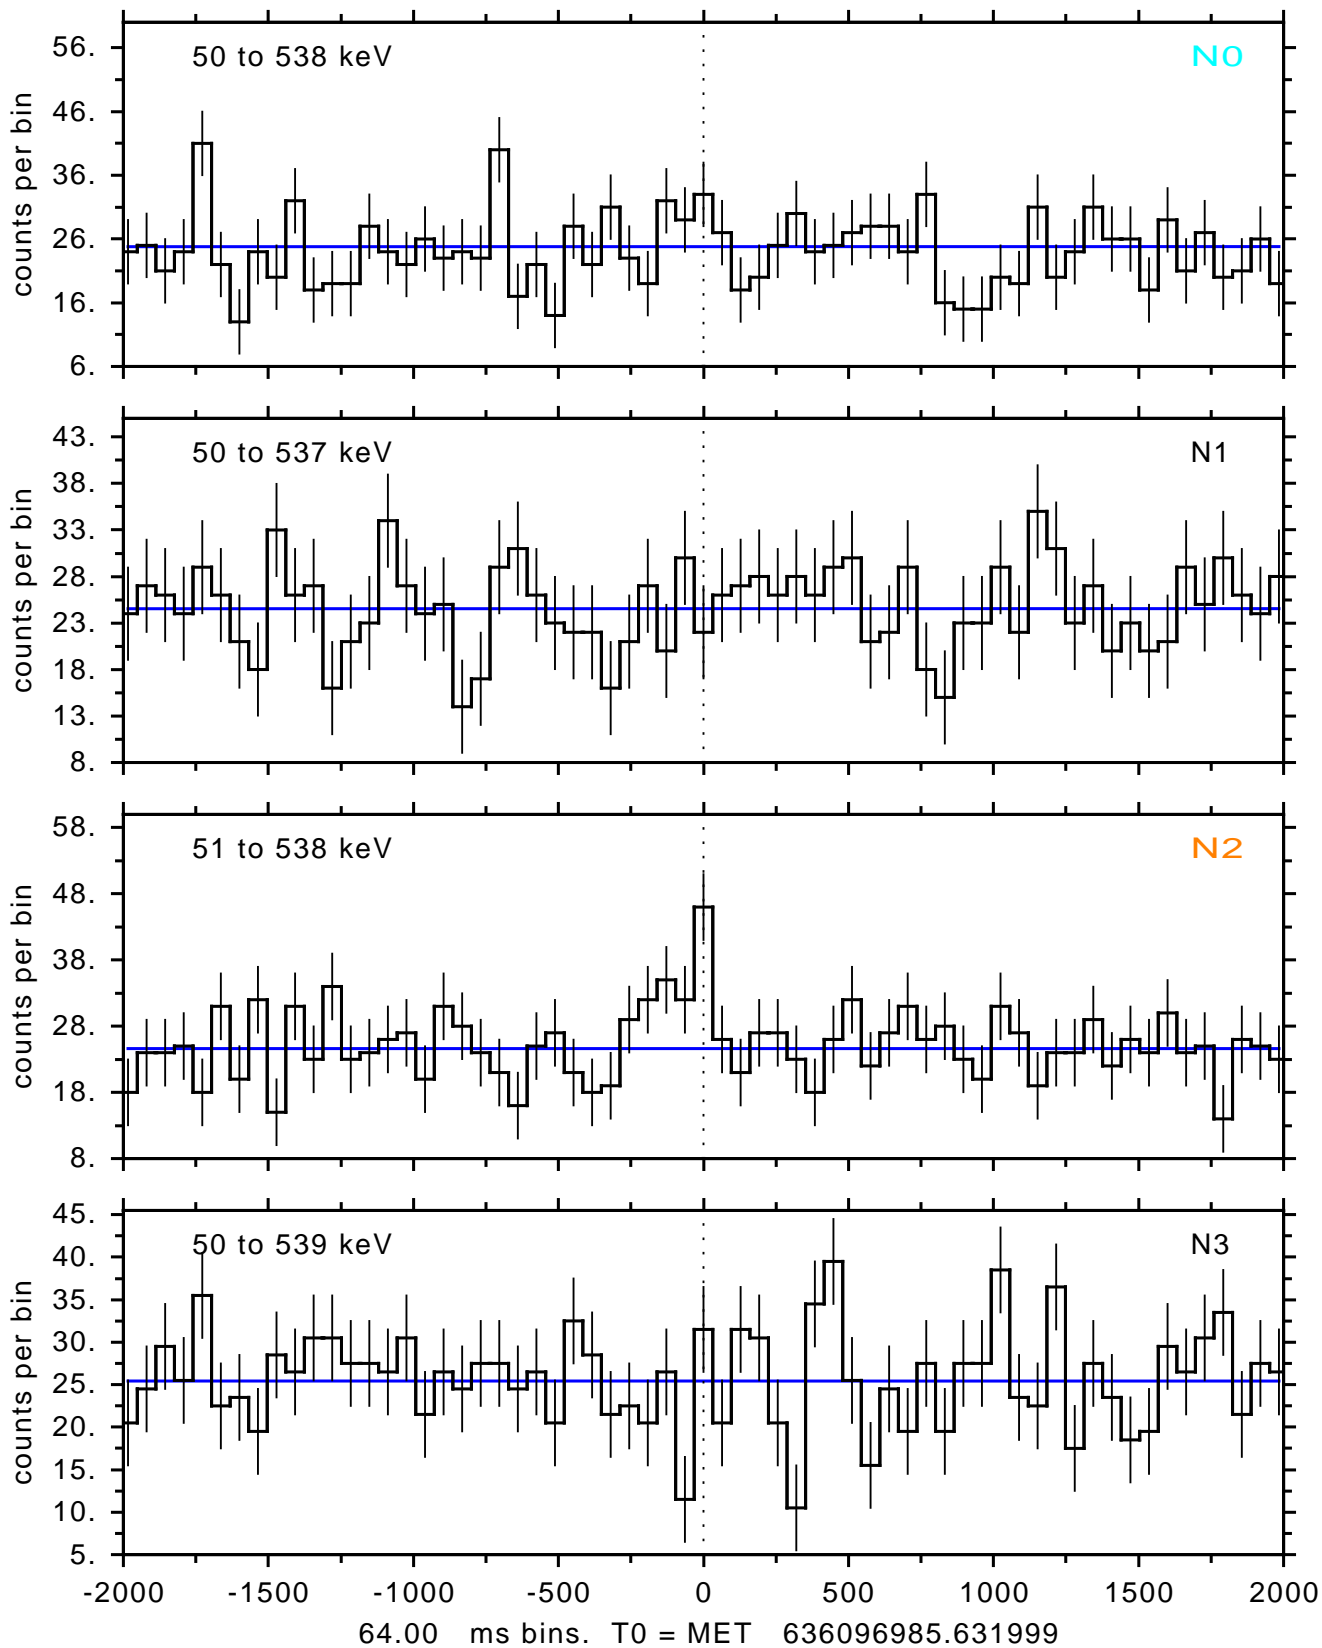

sGRB ver 116b of 2020 Feb 14 run on 2021-02-27 04:54:18

T0 = 636096985.631999 = 2021-02-27 05:36:20.632000

Algr: 2: P01 of F0001: glg\_tte\_b0\_210227\_05z\_v00

sGRB ver 116b of 2020 Feb 14 run on 2021-02-27 04:54:18

T0 = 636096985.631999 = 2021-02-27 05:36:20.632000

Algr: 2: P01 of F0001: glg\_tte\_b0\_210227\_05z\_v00

sGRB ver 116b of 2020 Feb 14 run on 2021-02-27 04:54:18

T0 = 636096985.631999 = 2021-02-27 05:36:20.632000

Algr: 2: P01 of F0001: glg\_tte\_b0\_210227\_05z\_v00

sGRB ver 116b of 2020 Feb 14 run on 2021-02-27 04:54:18  
T0 = 636096985.631999 = 2021-02-27 05:36:20.632000  
Algr: 2: P01 of F0001: glg\_tte\_b0\_210227\_05z\_v00