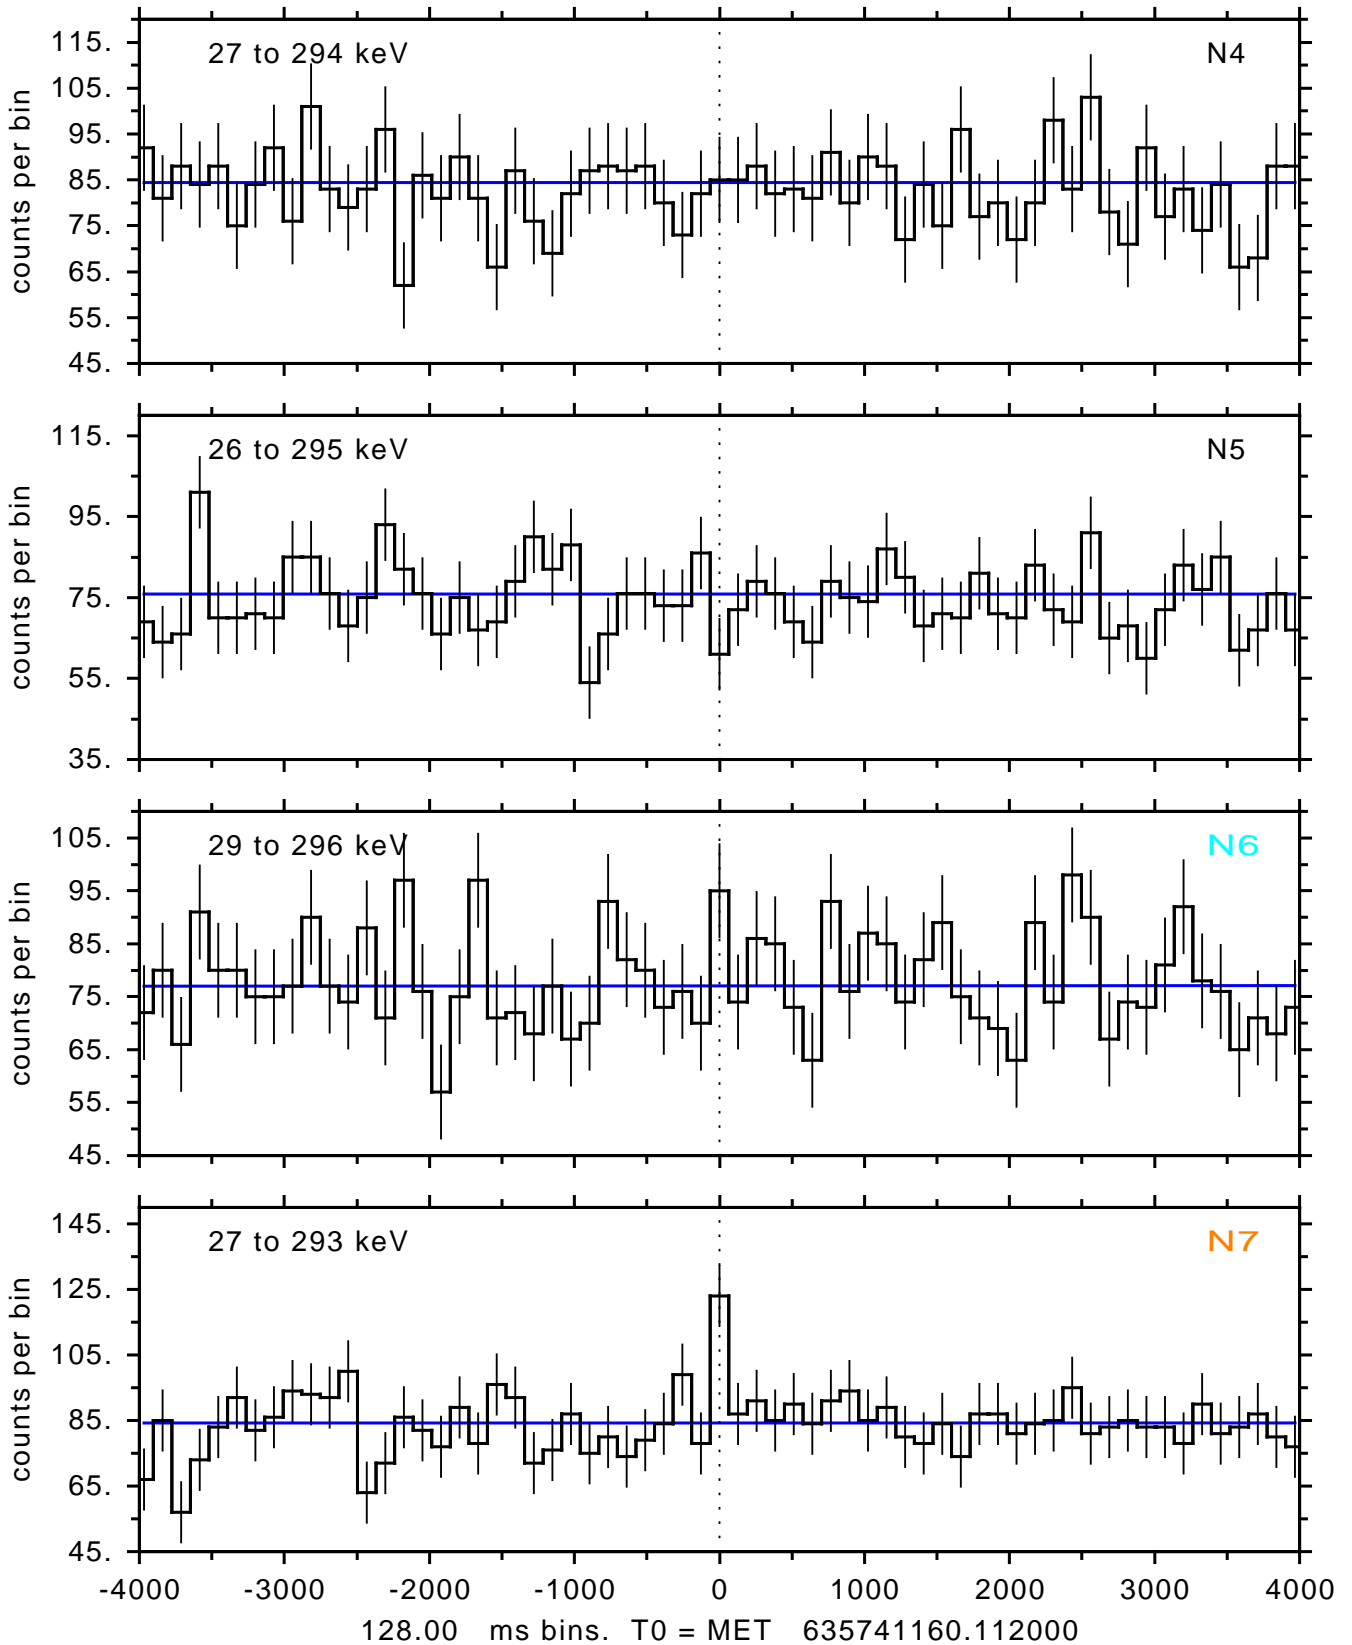

sGRB ver 116b of 2020 Feb 14 run on 2021-02-23 00:55:42  
T0 = 635741160.112000 = 2021-02-23 02:45:55.112000  
Algr: 3: P01 of F0001: glg\_tte\_b0\_210223\_02z\_v00

sGRB ver 116b of 2020 Feb 14 run on 2021-02-23 00:55:42  
T0 = 635741160.112000 = 2021-02-23 02:45:55.112000  
Algr: 3: P01 of F0001: glg\_tte\_b0\_210223\_02z\_v00