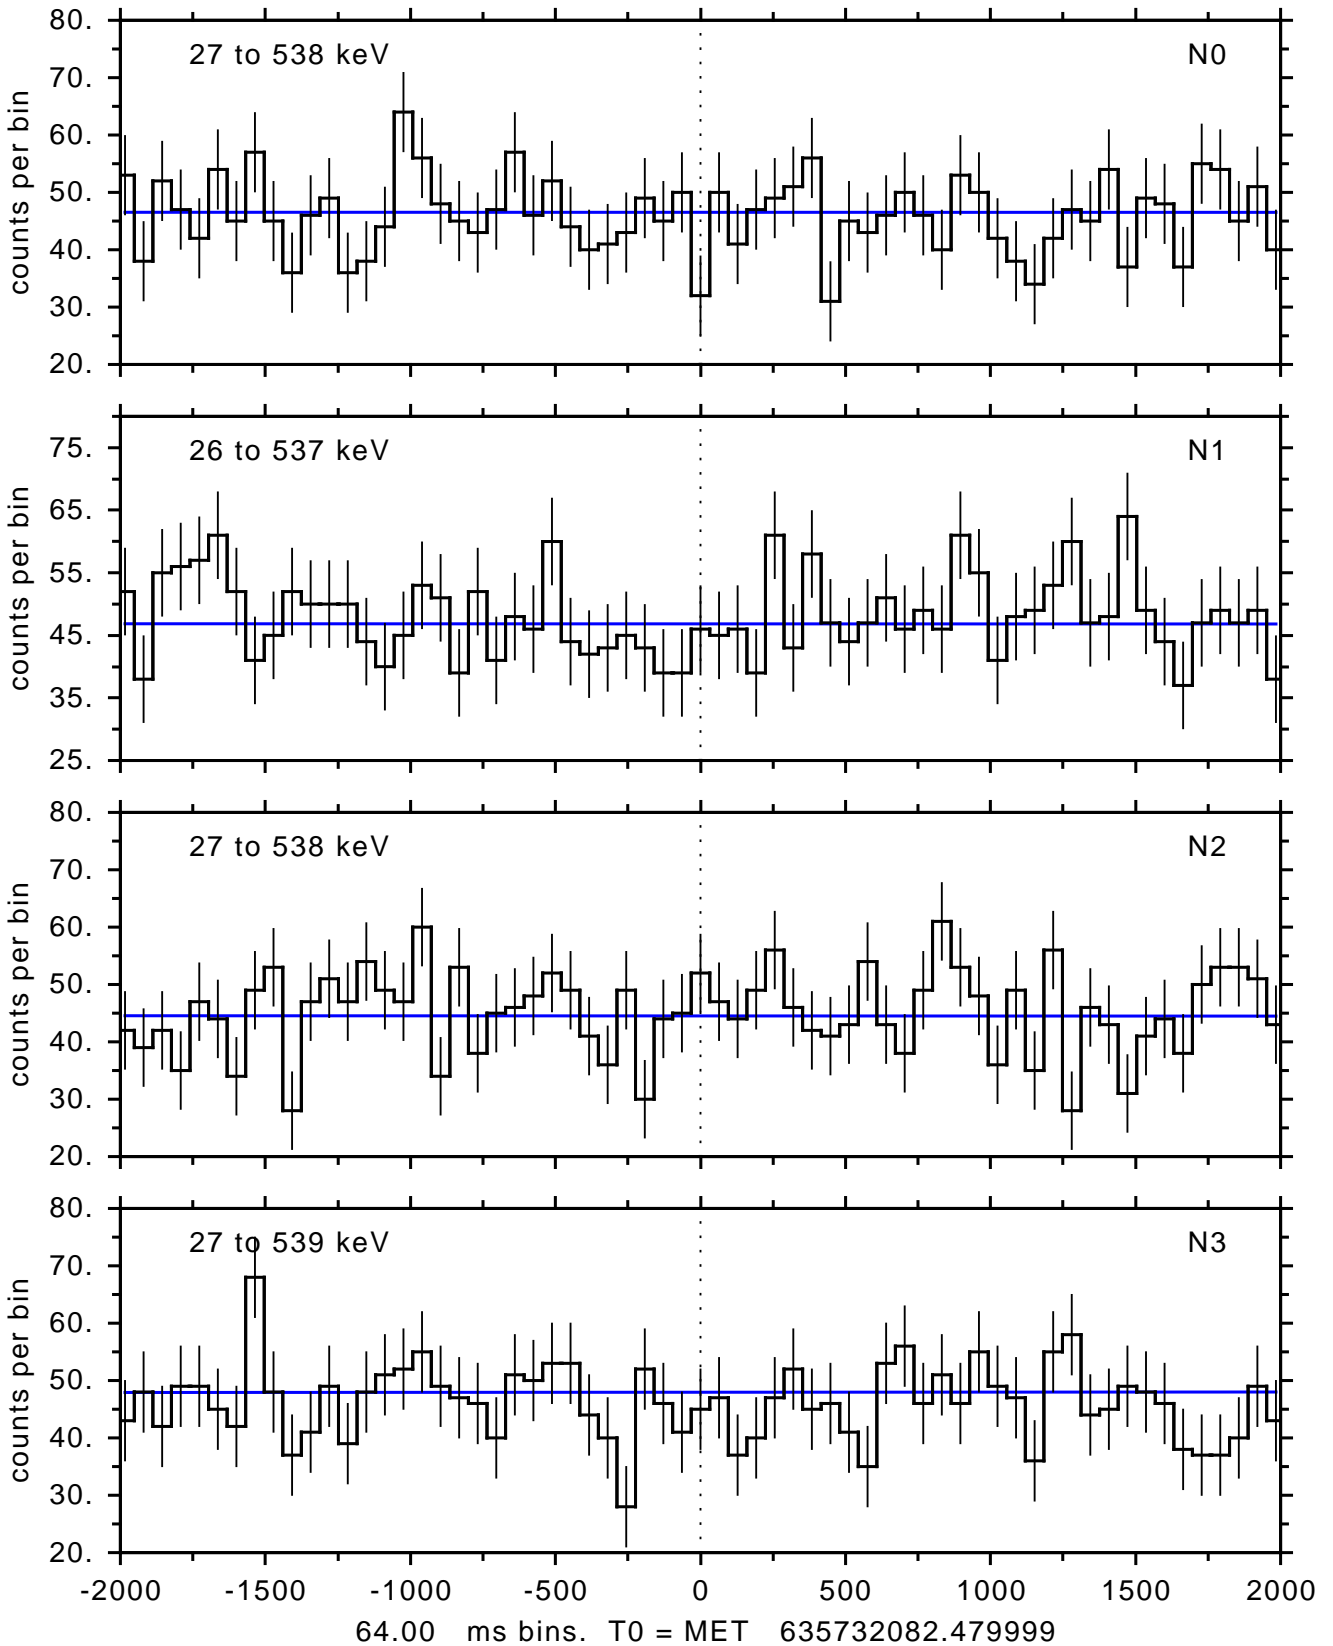

sGRB ver 116b of 2020 Feb 14 run on 2021-02-22 21:10:32
T0 = 635732082.47999 = 2021-02-23 00:14:37.48000
Algr: 1: P01 of F0001: glg_tte_b0_210223_00z_v00

sGRB ver 116b of 2020 Feb 14 run on 2021-02-22 21:10:32
T0 = 635732082.47999 = 2021-02-23 00:14:37.48000
Algr: 1: P01 of F0001: glg_tte_b0_210223_00z_v00

sGRB ver 116b of 2020 Feb 14 run on 2021-02-22 21:10:32
T0 = 635732082.479999 = 2021-02-23 00:14:37.480000
Algr: 1: P01 of F0001: glg_tte_b0_210223_00z_v00

sGRB ver 116b of 2020 Feb 14 run on 2021-02-22 21:10:32
T0 = 635732082.479999 = 2021-02-23 00:14:37.480000
Algr: 1: P01 of F0001: glg_tte_b0_210223_00z_v00