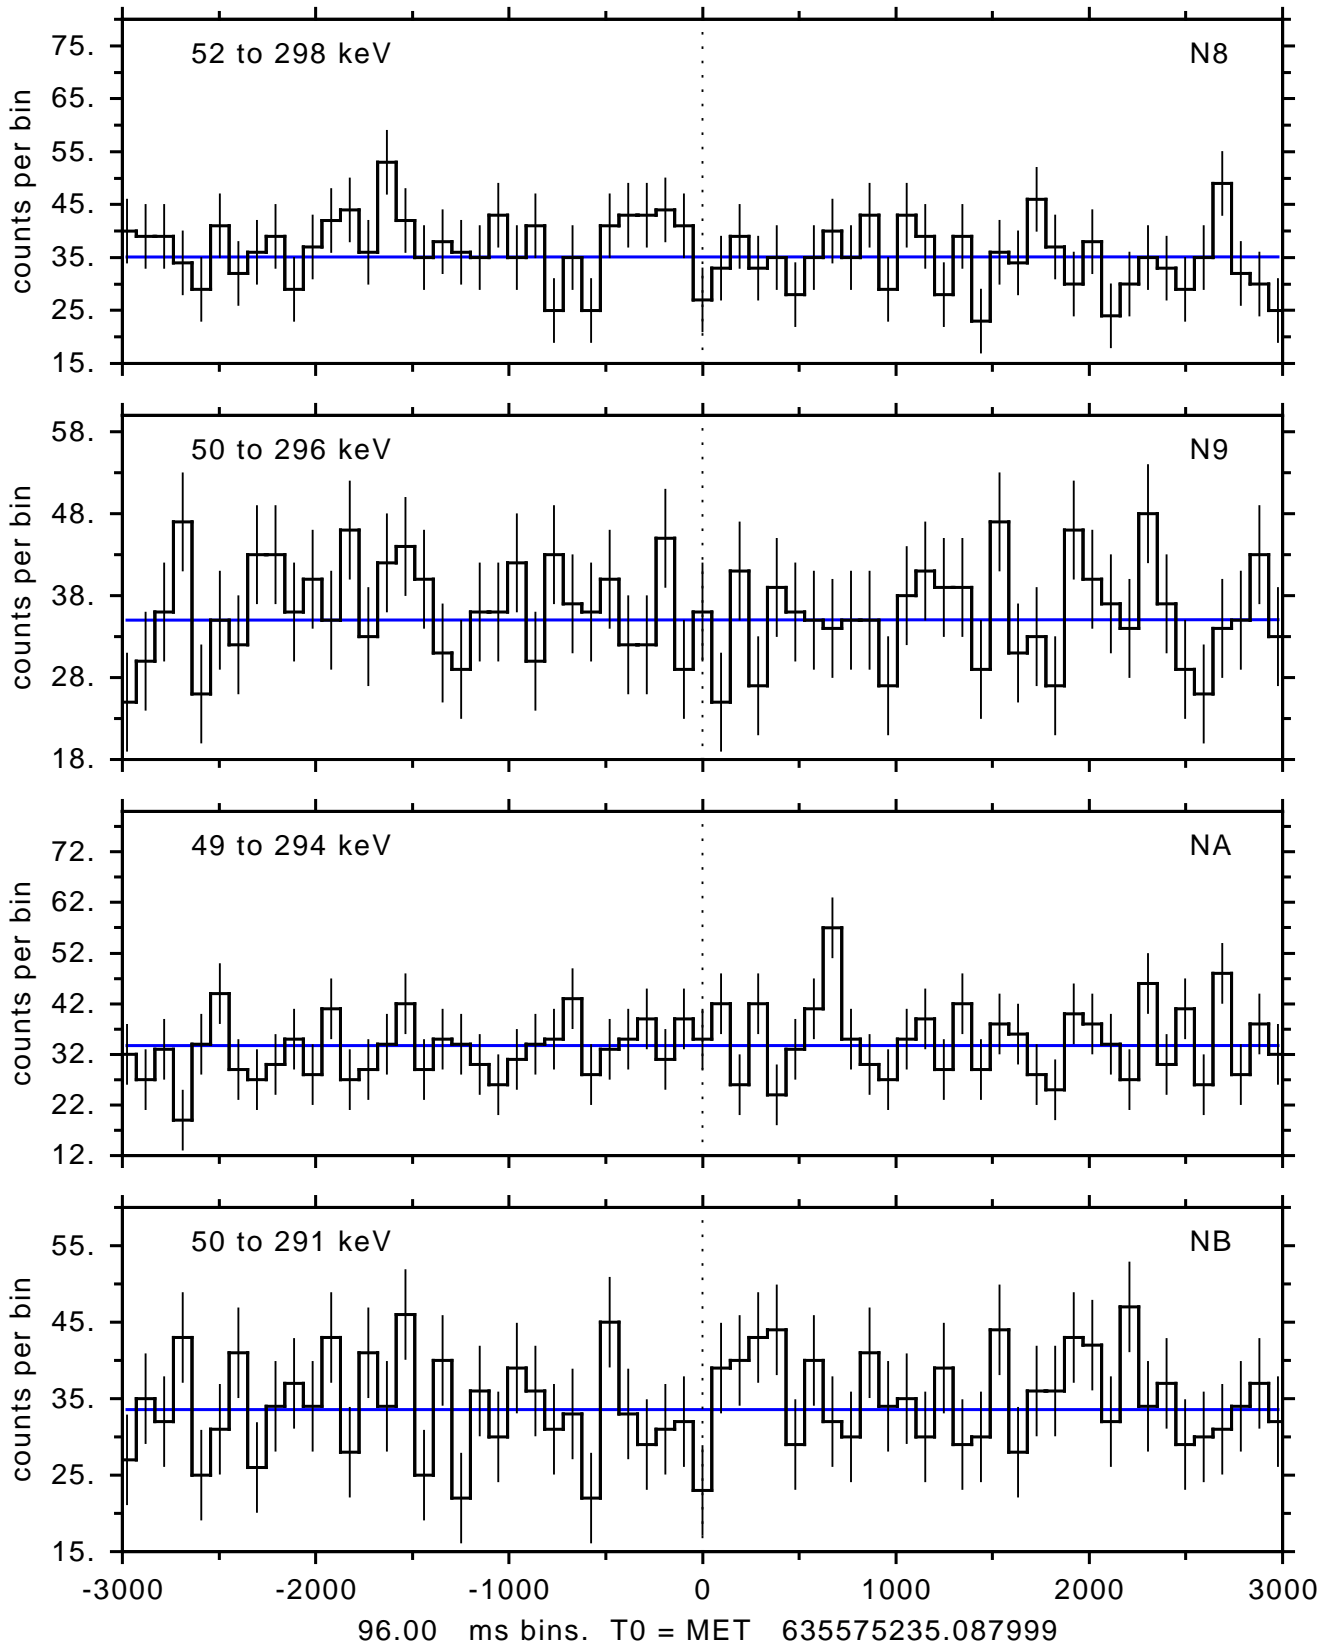

sGRB ver 116b of 2020 Feb 14 run on 2021-02-21 01:00:44
T0 = 635575235.087999 = 2021-02-21 04:40:30.088000
Algr: 4: P01 of F0001: glg_tte_b0_210221_04z_v00

sGRB ver 116b of 2020 Feb 14 run on 2021-02-21 01:00:44

T0 = 635575235.087999 = 2021-02-21 04:40:30.088000

Algr: 4: P01 of F0001: glg_tte_b0_210221_04z_v00

sGRB ver 116b of 2020 Feb 14 run on 2021-02-21 01:00:44
T0 = 635575235.087999 = 2021-02-21 04:40:30.088000
Algr: 4: P01 of F0001: glg_tte_b0_210221_04z_v00

sGRB ver 116b of 2020 Feb 14 run on 2021-02-21 01:00:44
T0 = 635575235.087999 = 2021-02-21 04:40:30.088000
Algr: 4: P01 of F0001: glg_tte_b0_210221_04z_v00