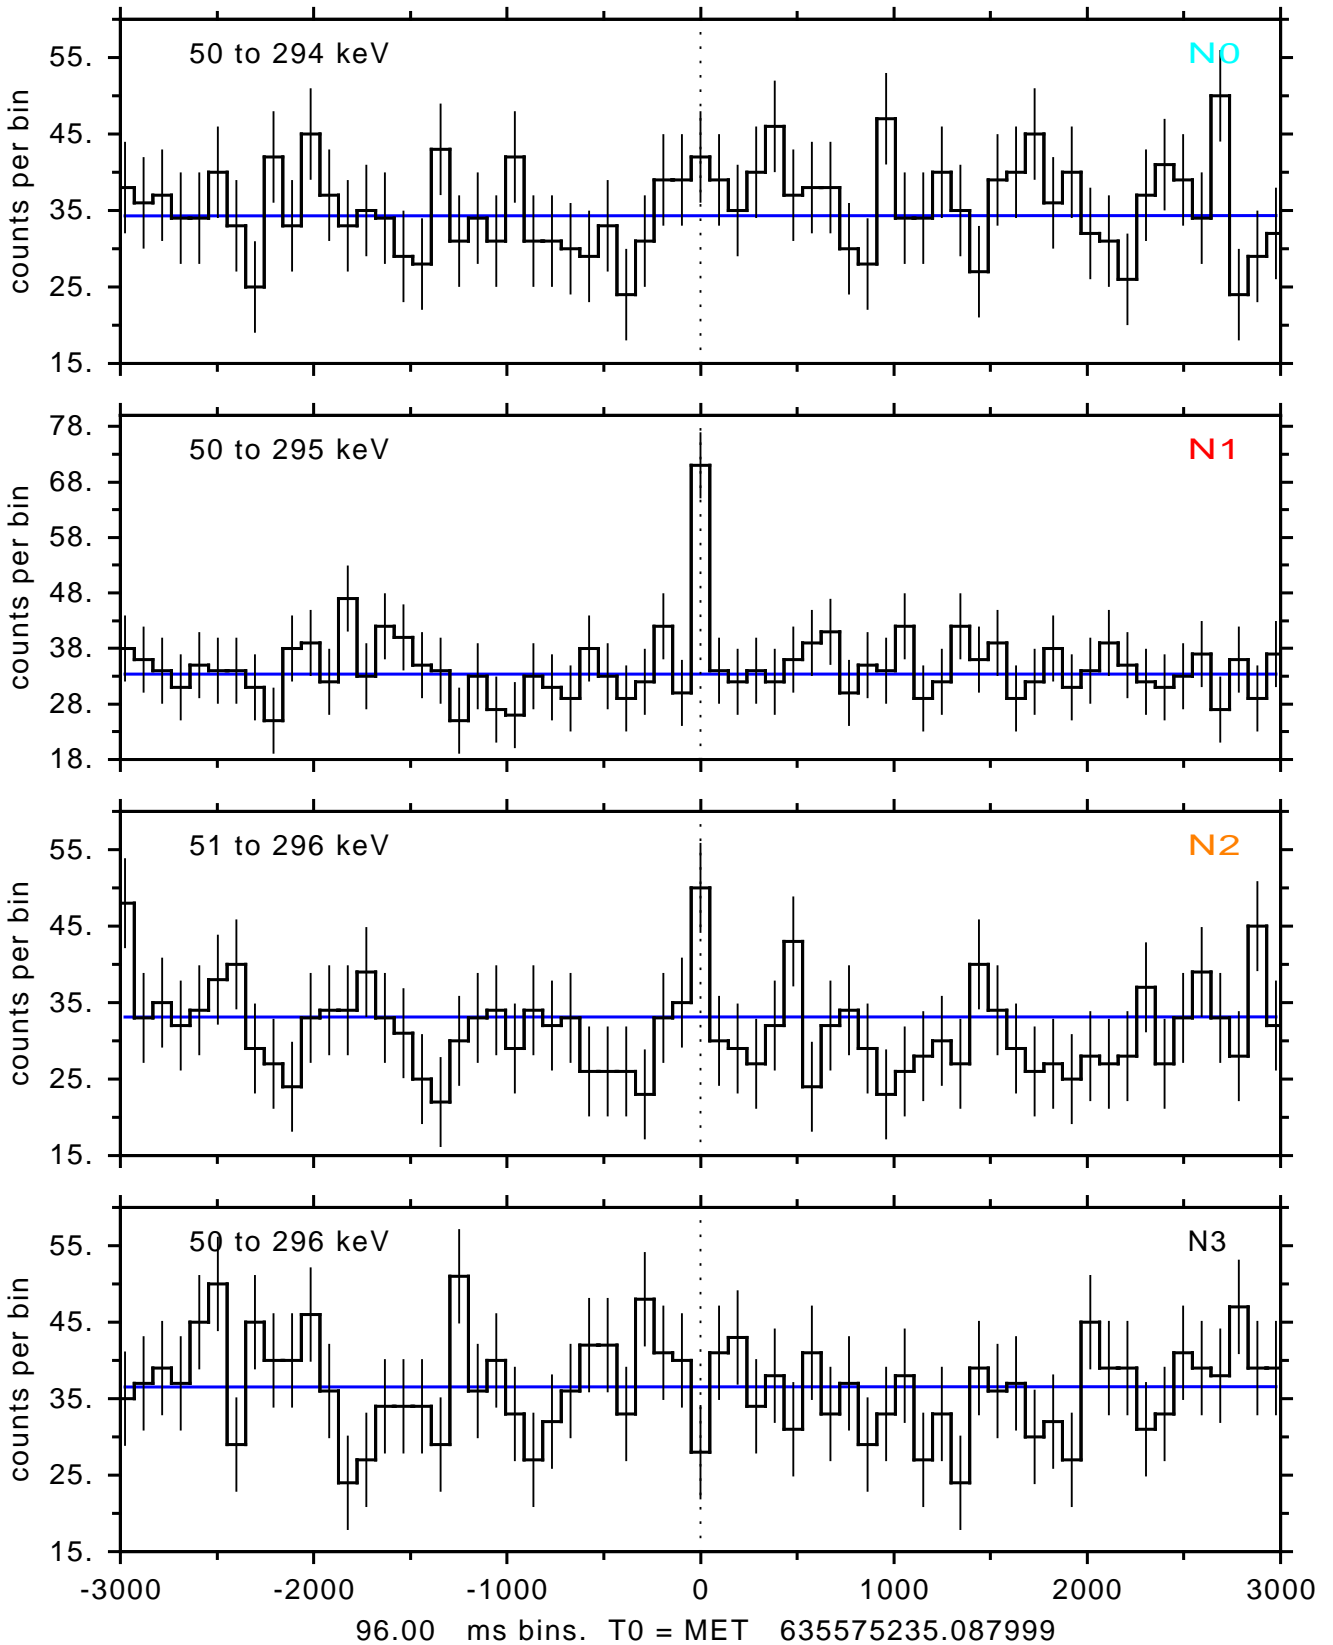

sGRB ver 116b of 2020 Feb 14 run on 2021-02-21 01:00:44
T0 = 635575235.087999 = 2021-02-21 04:40:30.088000
Algr: 4: P01 of F0001: glg_tte_b0_210221_04z_v00

sGRB ver 116b of 2020 Feb 14 run on 2021-02-21 01:00:44

T0 = 635575235.087999 = 2021-02-21 04:40:30.088000

Algr: 4: P01 of F0001: glg_tte_b0_210221_04z_v00

sGRB ver 116b of 2020 Feb 14 run on 2021-02-21 01:00:44
T0 = 635575235.087999 = 2021-02-21 04:40:30.088000
Algr: 4: P01 of F0001: glg_tte_b0_210221_04z_v00

sGRB ver 116b of 2020 Feb 14 run on 2021-02-21 01:00:44
T0 = 635575235.087999 = 2021-02-21 04:40:30.088000
Algr: 4: P01 of F0001: glg_tte_b0_210221_04z_v00