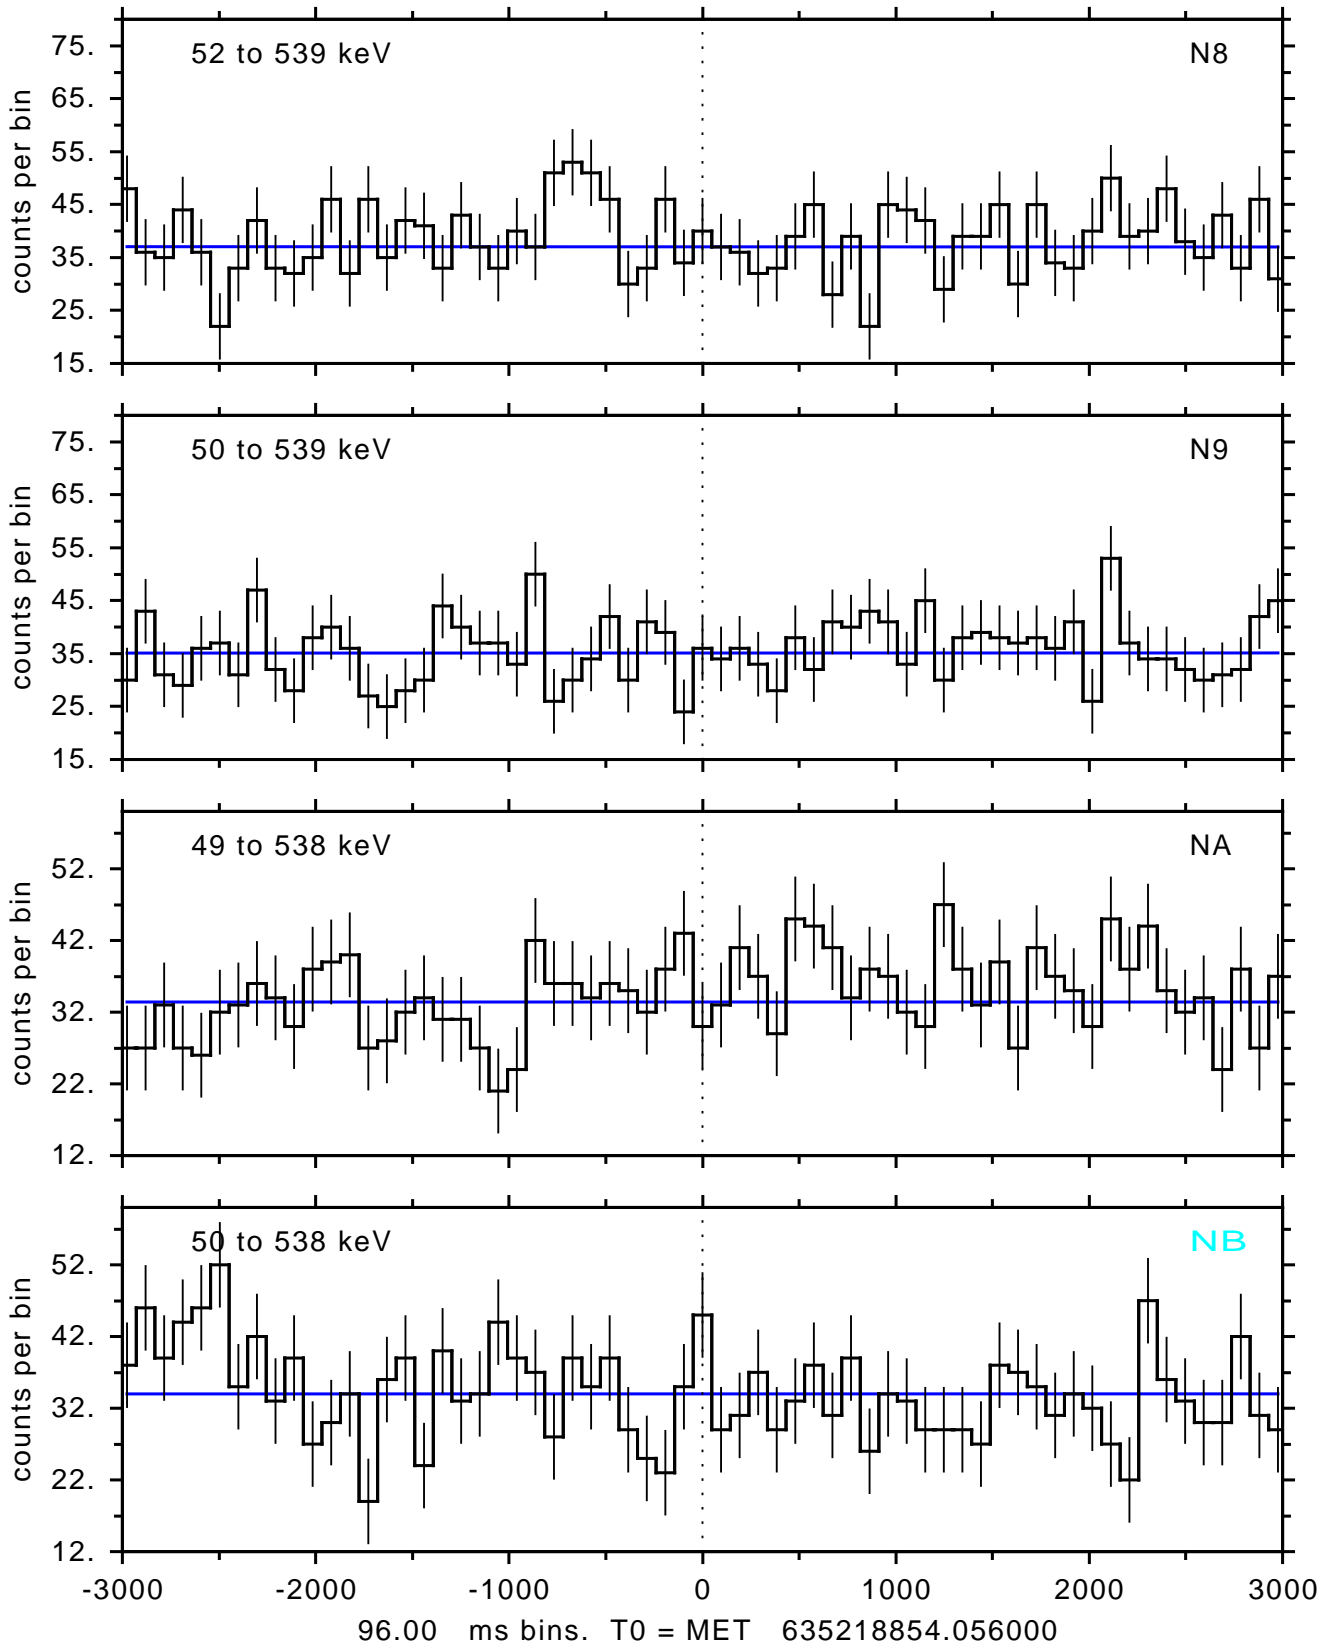

sGRB ver 116b of 2020 Feb 14 run on 2021-02-16 23:42:38
T0 = 635218854.056000 = 2021-02-17 01:40:49.056000
Algr: 2: P02 of F0001: glg_tte_b0_210217_01z_v00

sGRB ver 116b of 2020 Feb 14 run on 2021-02-16 23:42:38

T0 = 635218854.056000 = 2021-02-17 01:40:49.056000

Algr: 2: P02 of F0001: glg_tte_b0_210217_01z_v00

sGRB ver 116b of 2020 Feb 14 run on 2021-02-16 23:42:38
T0 = 635218854.056000 = 2021-02-17 01:40:49.056000
Algr: 2: P02 of F0001: glg_tte_b0_210217_01z_v00

sGRB ver 116b of 2020 Feb 14 run on 2021-02-16 23:42:38
T0 = 635218854.056000 = 2021-02-17 01:40:49.056000
Algr: 2: P02 of F0001: glg_tte_b0_210217_01z_v00