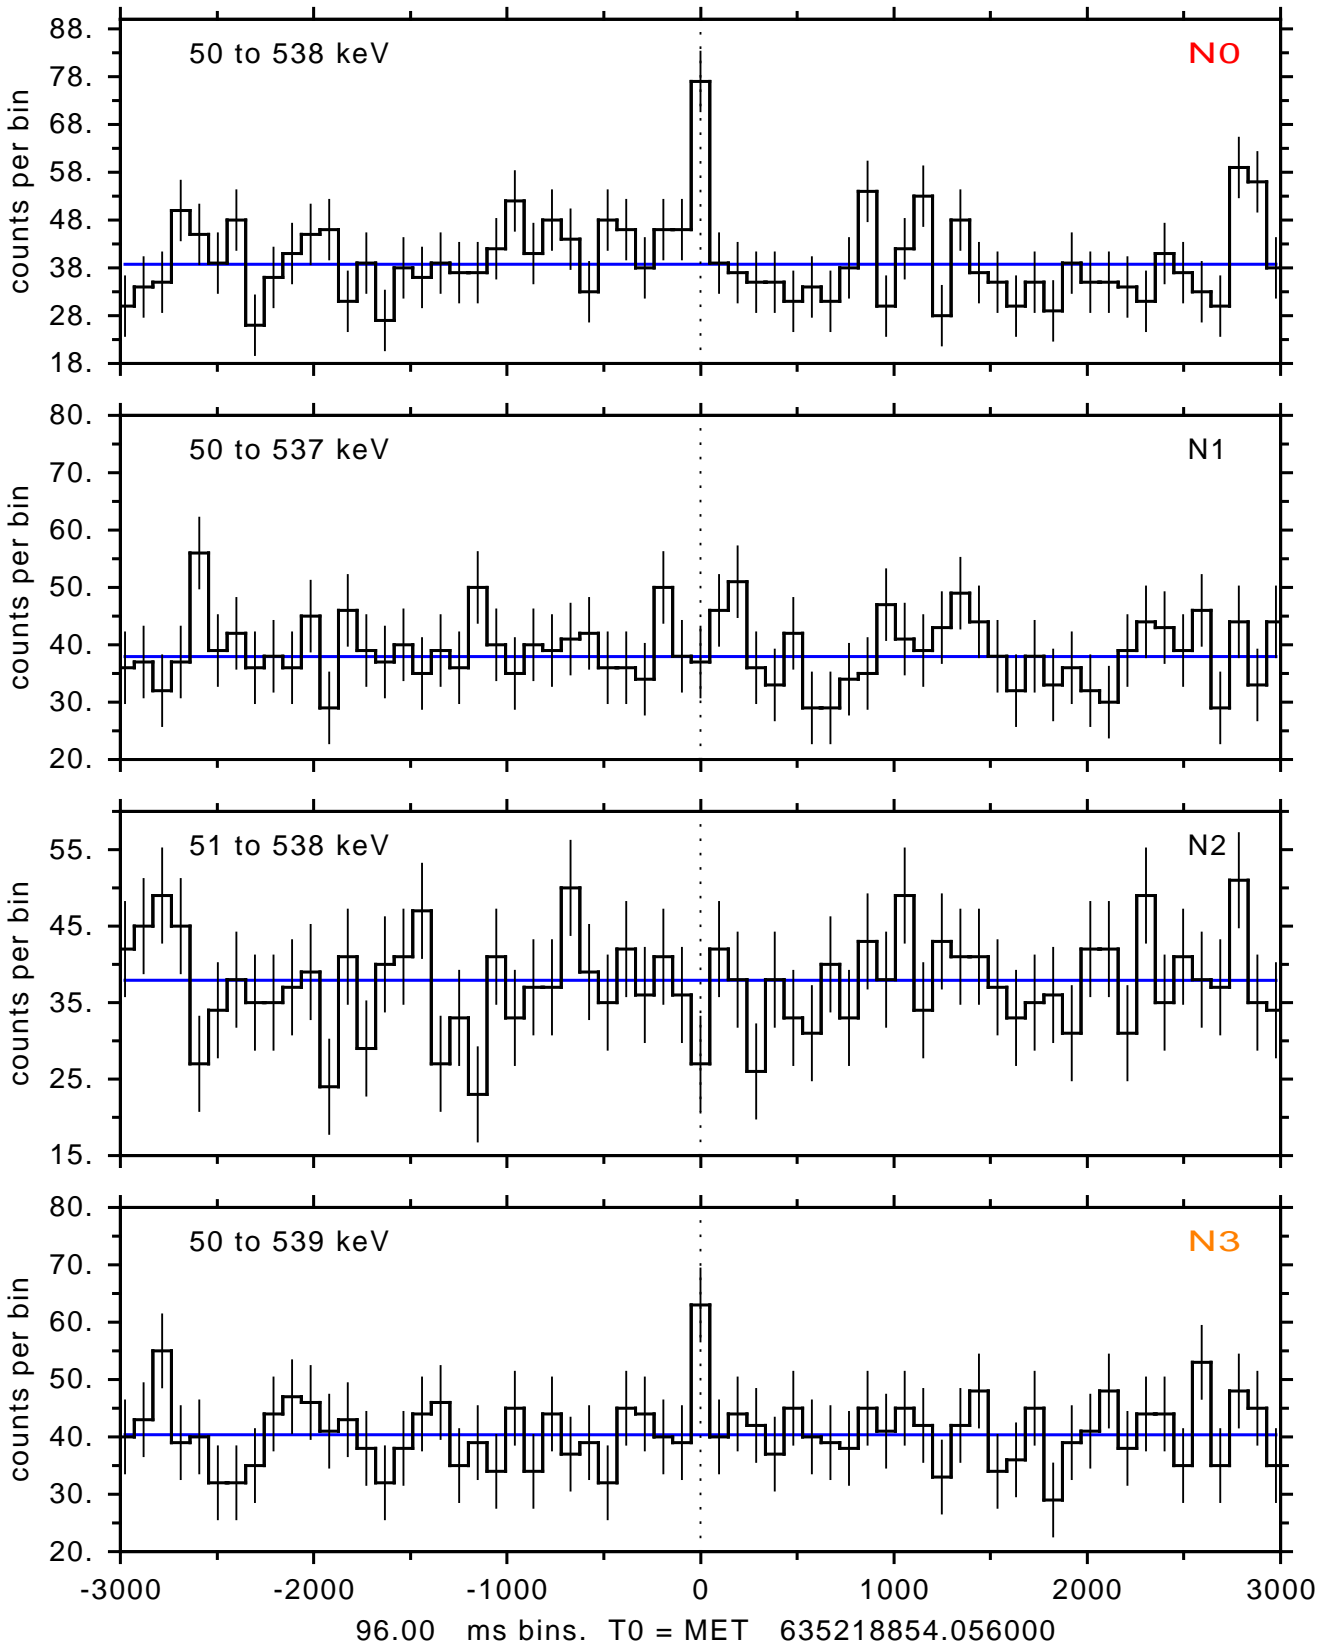

sGRB ver 116b of 2020 Feb 14 run on 2021-02-16 23:42:38
T0 = 635218854.056000 = 2021-02-17 01:40:49.056000
Algr: 2: P02 of F0001: glg_tte_b0_210217_01z_v00

sGRB ver 116b of 2020 Feb 14 run on 2021-02-16 23:42:38

T0 = 635218854.056000 = 2021-02-17 01:40:49.056000

Algr: 2: P02 of F0001: glg_tte_b0_210217_01z_v00

sGRB ver 116b of 2020 Feb 14 run on 2021-02-16 23:42:38
T0 = 635218854.056000 = 2021-02-17 01:40:49.056000
Algr: 2: P02 of F0001: glg_tte_b0_210217_01z_v00

sGRB ver 116b of 2020 Feb 14 run on 2021-02-16 23:42:38
T0 = 635218854.056000 = 2021-02-17 01:40:49.056000
Algr: 2: P02 of F0001: glg_tte_b0_210217_01z_v00