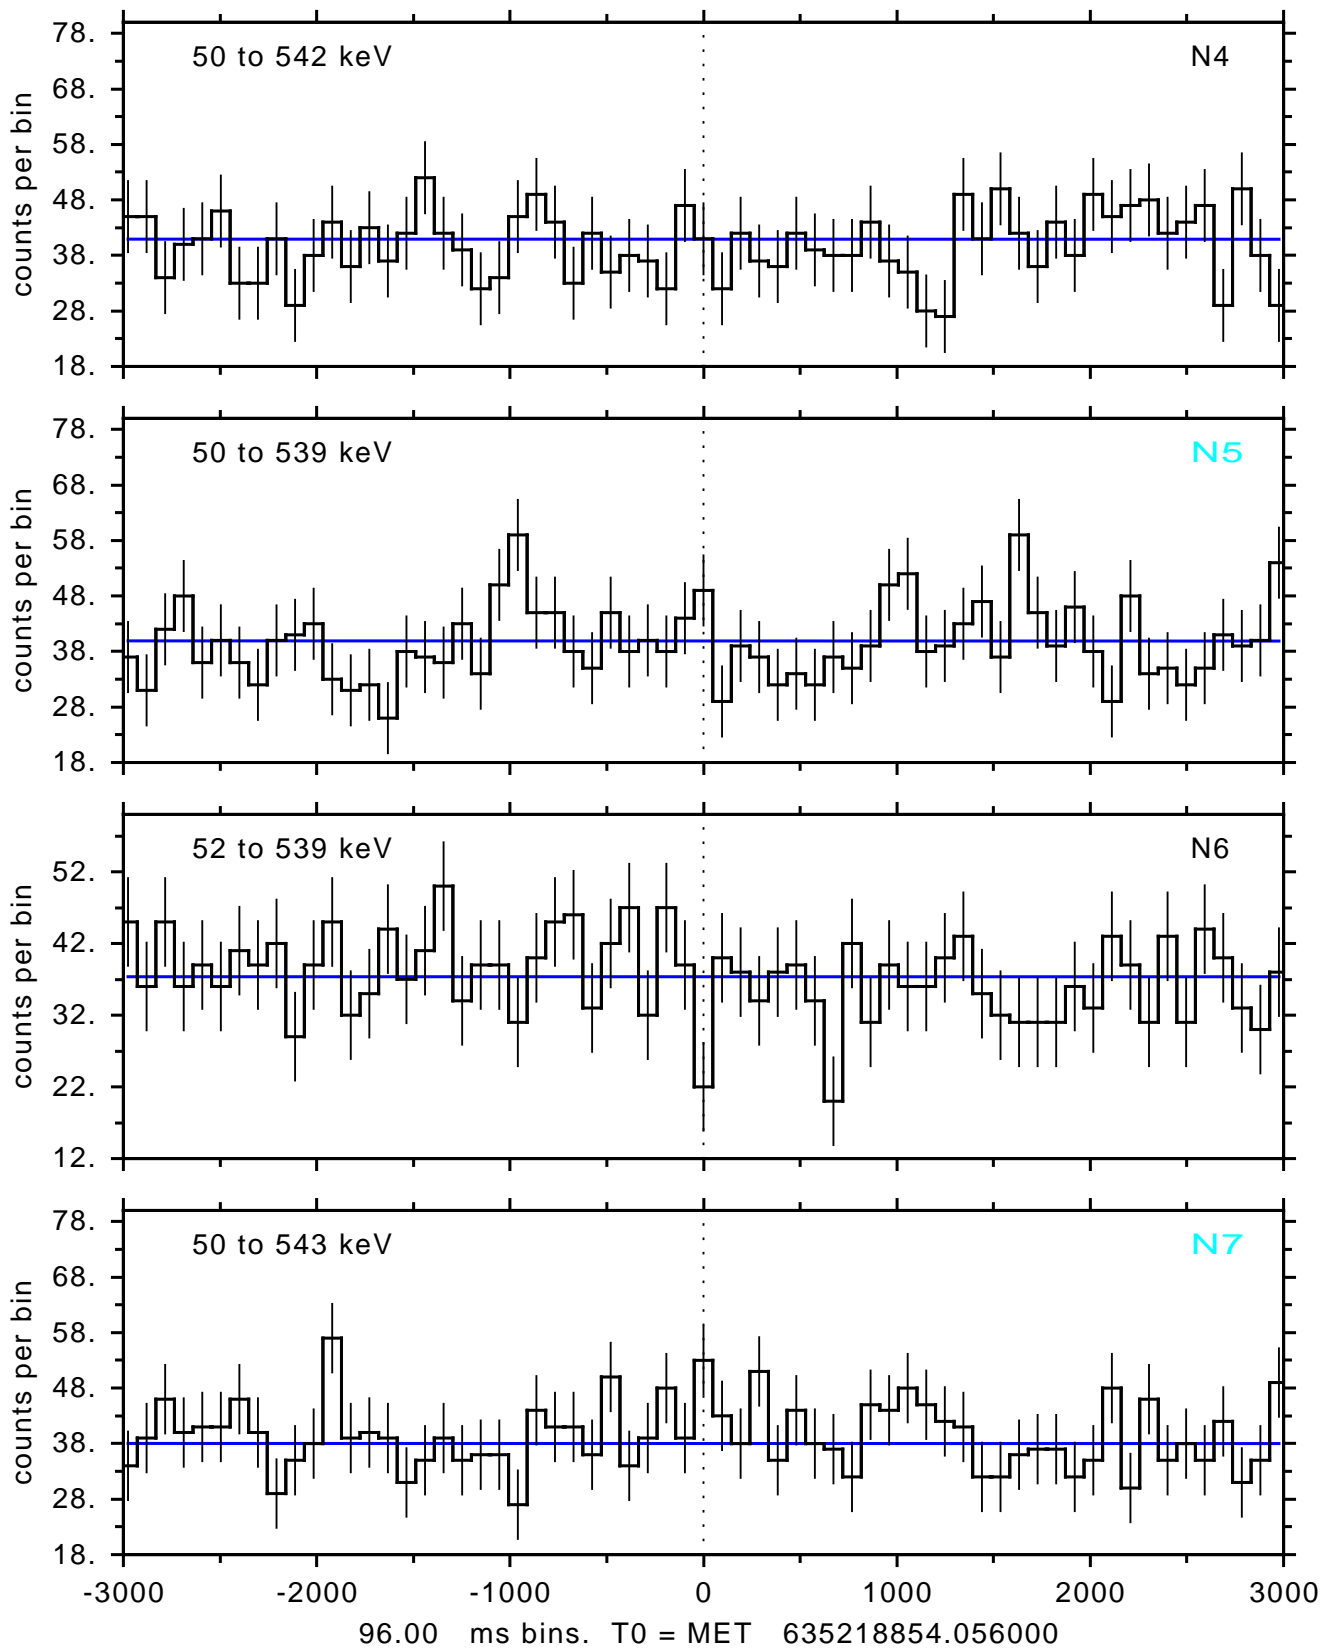

sGRB ver 116b of 2020 Feb 14 run on 2021-02-16 23:42:38
T0 = 635218854.056000 = 2021-02-17 01:40:49.056000
Algr: 2: P02 of F0001: glg_tte_b0_210217_01z_v00

sGRB ver 116b of 2020 Feb 14 run on 2021-02-16 23:42:38

T0 = 635218854.056000 = 2021-02-17 01:40:49.056000

Algr: 2: P02 of F0001: glg_tte_b0_210217_01z_v00

sGRB ver 116b of 2020 Feb 14 run on 2021-02-16 23:42:38
T0 = 635218854.056000 = 2021-02-17 01:40:49.056000
Algr: 2: P02 of F0001: glg_tte_b0_210217_01z_v00

sGRB ver 116b of 2020 Feb 14 run on 2021-02-16 23:42:38
T0 = 635218854.056000 = 2021-02-17 01:40:49.056000
Algr: 2: P02 of F0001: glg_tte_b0_210217_01z_v00