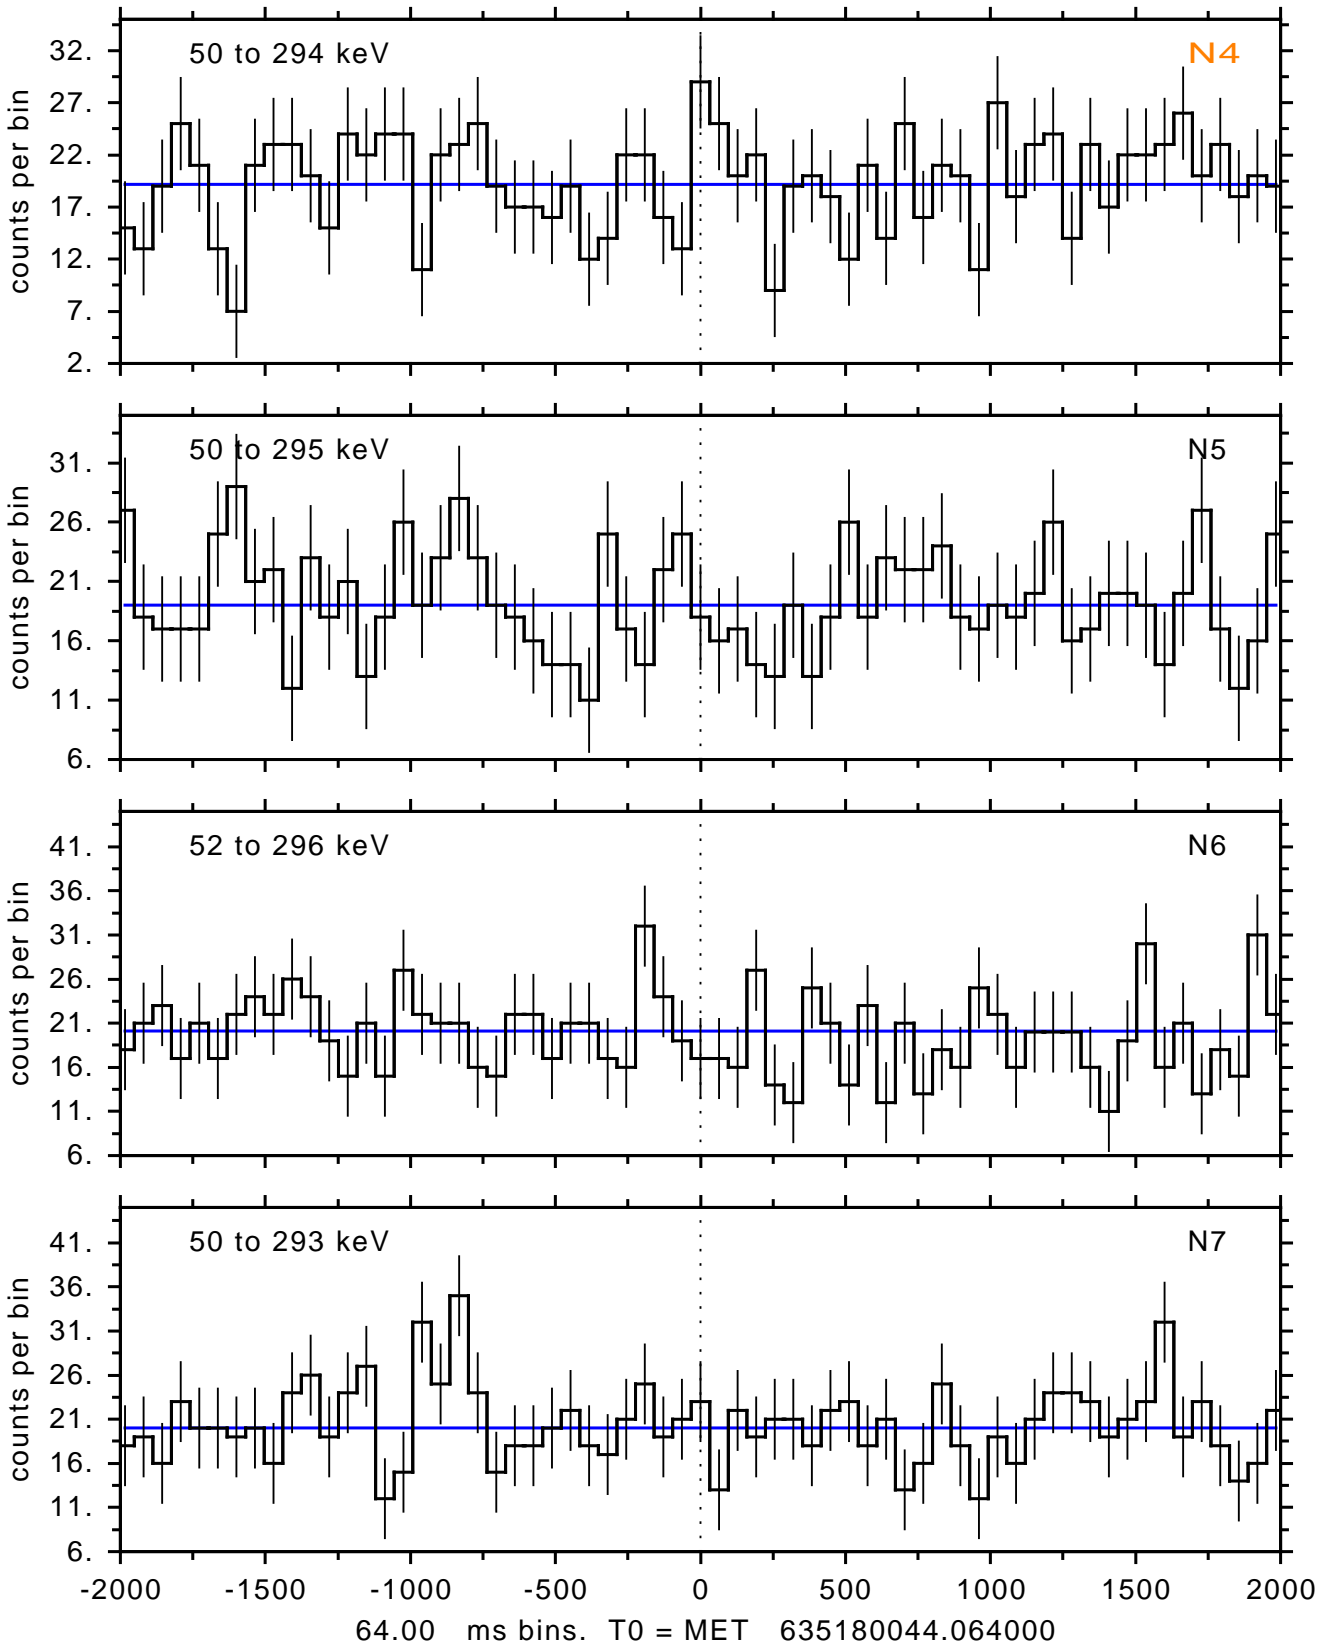

sGRB ver 116b of 2020 Feb 14 run on 2021-02-16 11:00:44

T0 = 635180044.064000 = 2021-02-16 14:53:59.064000

Algr: 4: P02 of F0001: glg_tte_b0_210216_14z_v00

sGRB ver 116b of 2020 Feb 14 run on 2021-02-16 11:00:44
T0 = 635180044.064000 = 2021-02-16 14:53:59.064000
Algr: 4: P02 of F0001: glg_tte_b0_210216_14z_v00