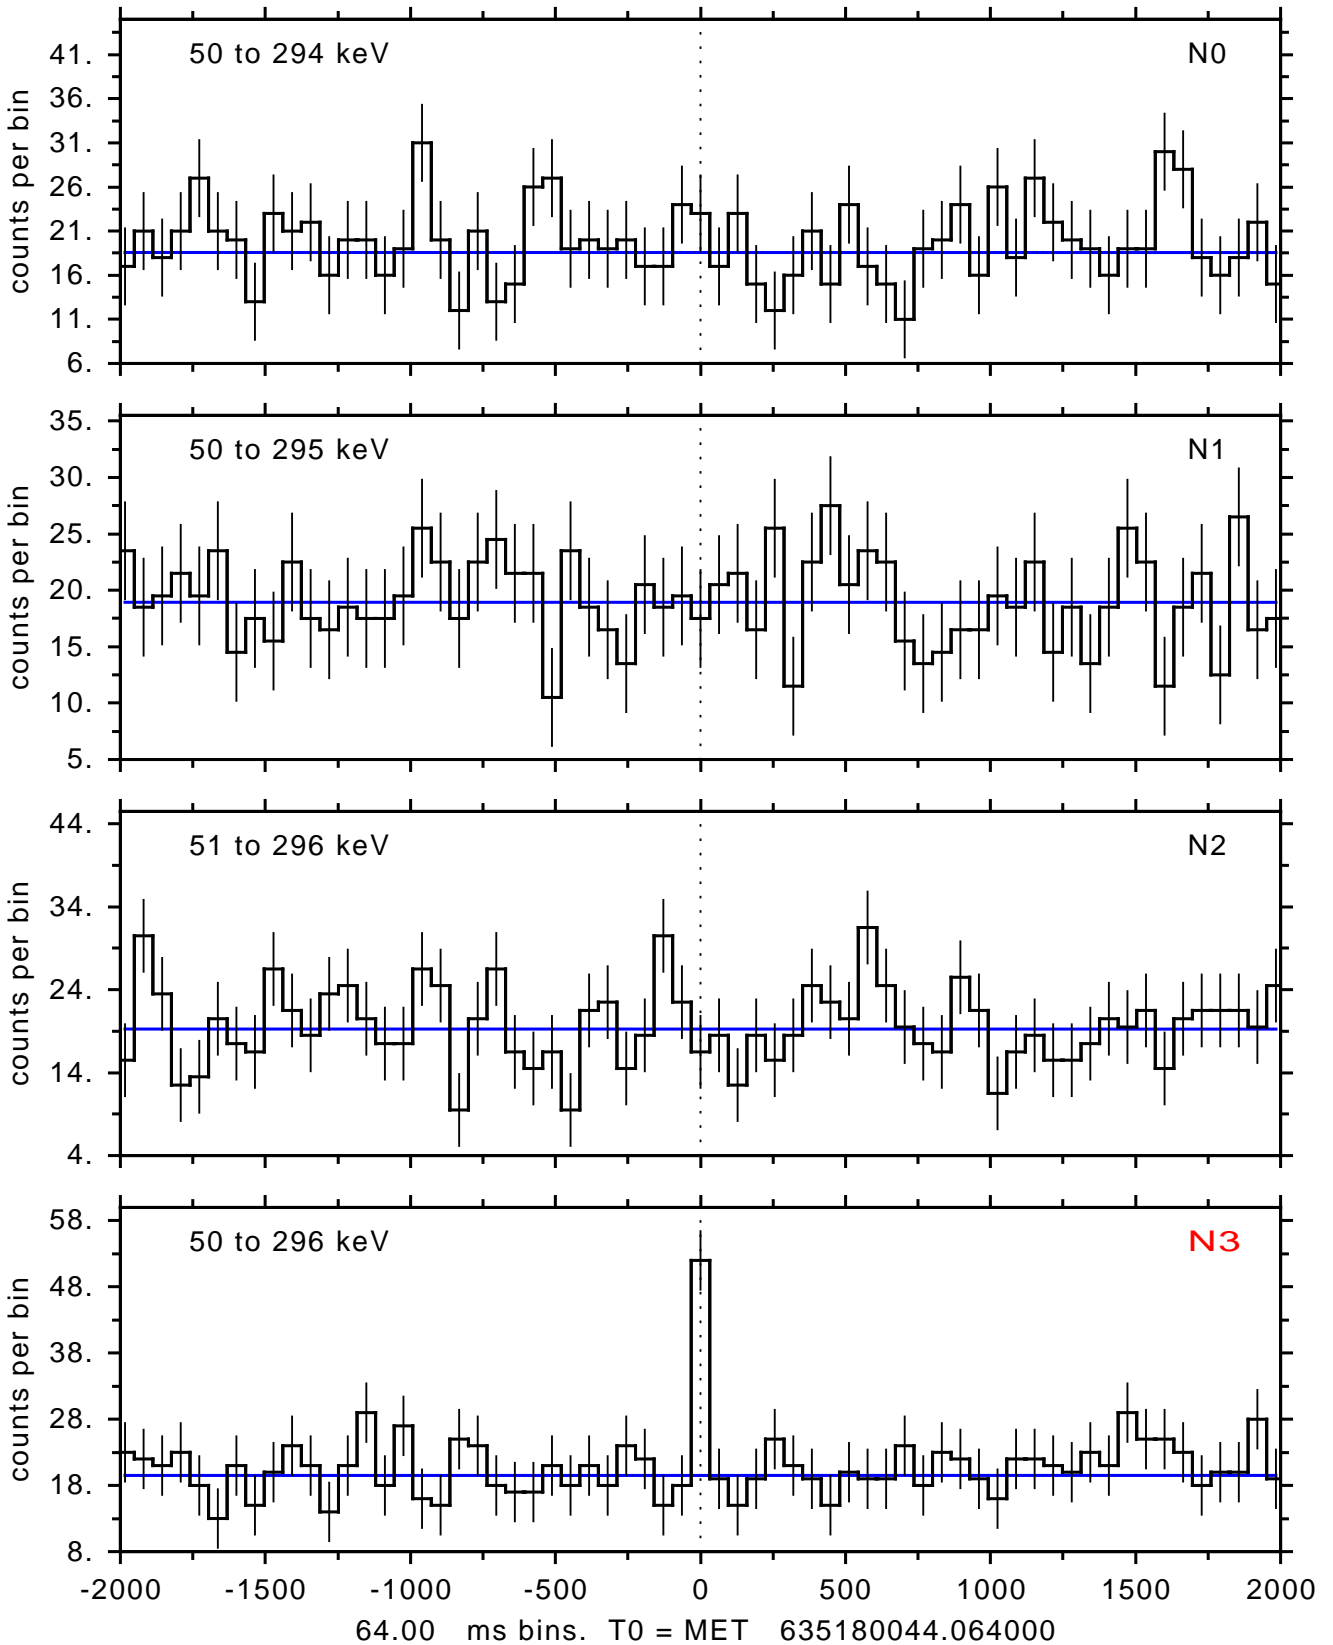

sGRB ver 116b of 2020 Feb 14 run on 2021-02-16 11:00:44

T0 = 635180044.064000 = 2021-02-16 14:53:59.064000

Algr: 4: P02 of F0001: glg_tte_b0_210216_14z_v00

sGRB ver 116b of 2020 Feb 14 run on 2021-02-16 11:00:44
T0 = 635180044.064000 = 2021-02-16 14:53:59.064000
Algr: 4: P02 of F0001: glg_tte_b0_210216_14z_v00