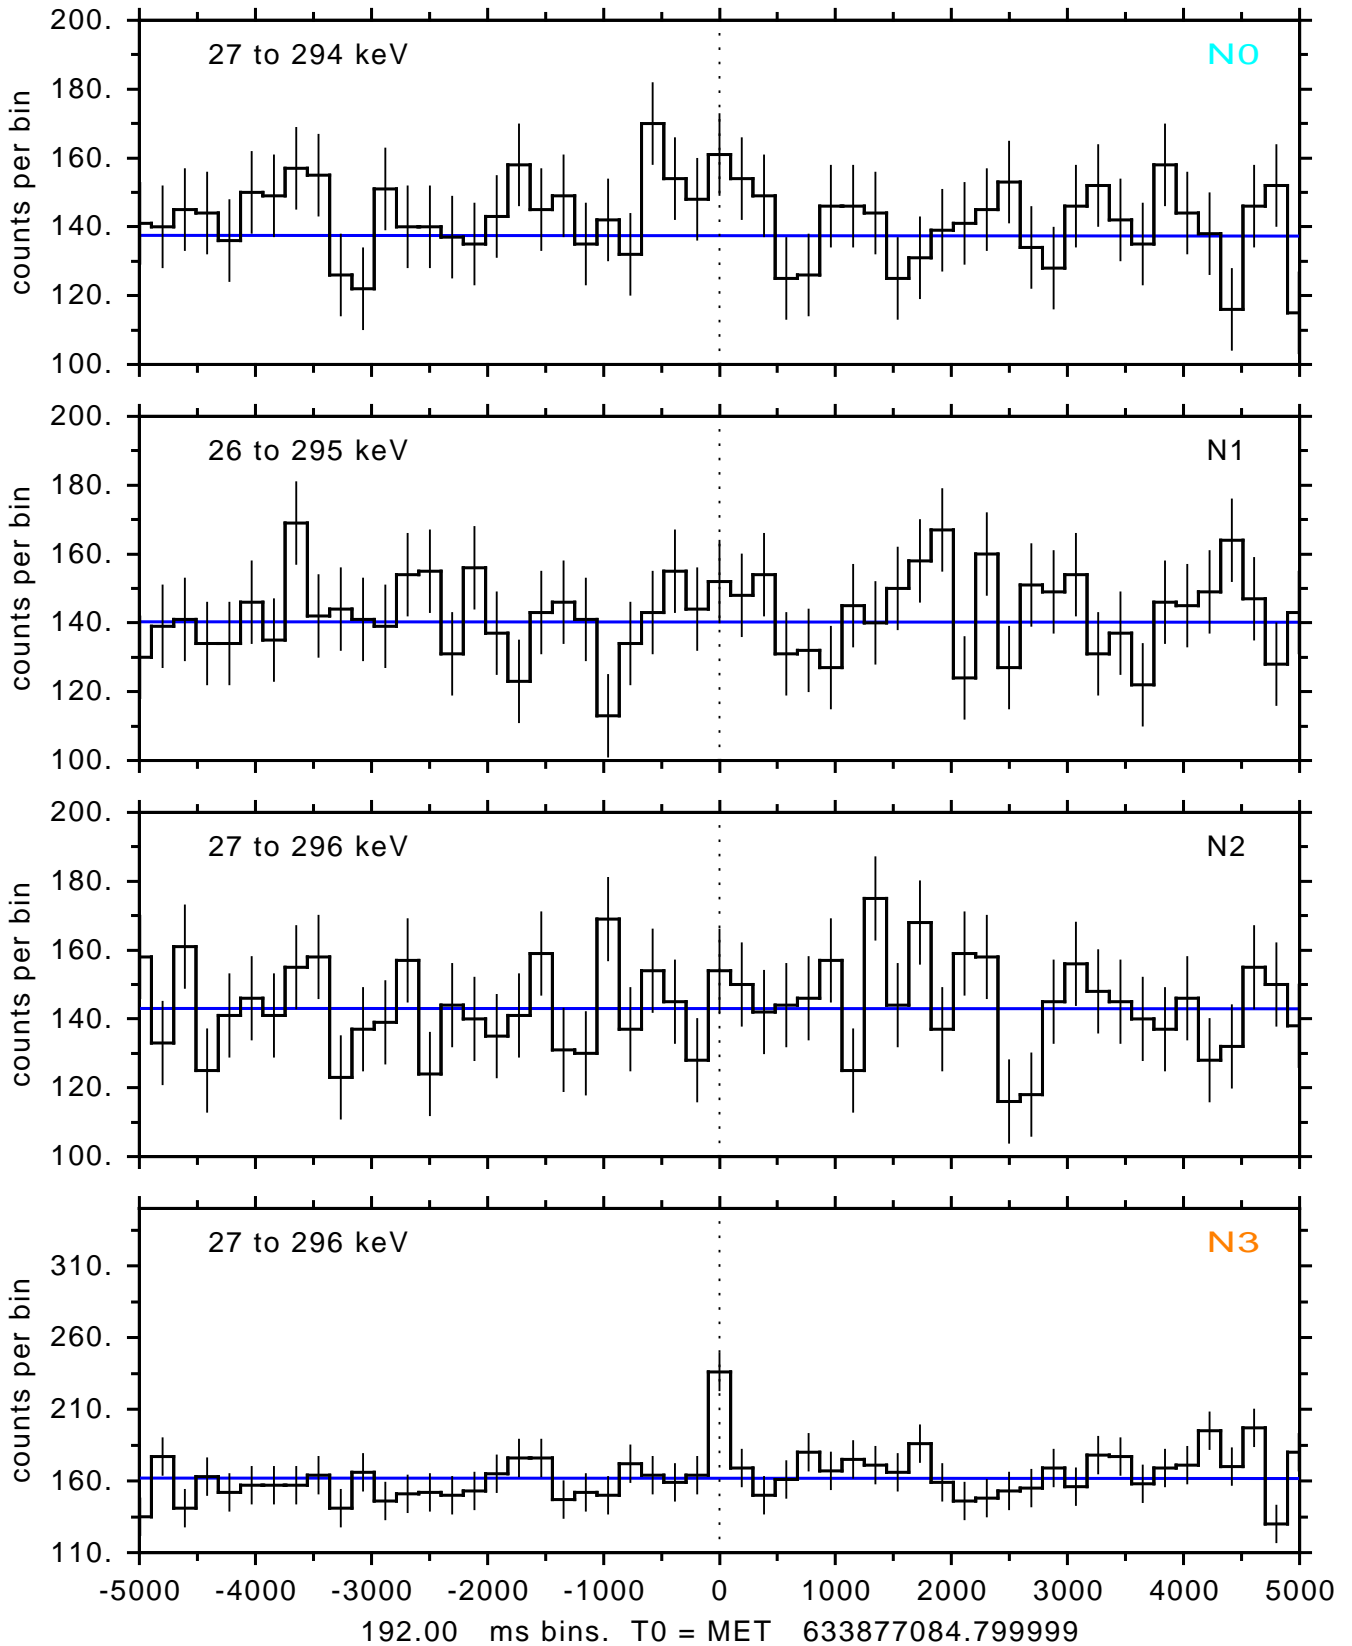

sGRB ver 116b of 2020 Feb 14 run on 2021-02-01 10:50:38
T0 = 633877084.799999 = 2021-02-01 12:57:59.800000
Algr: 3: P01 of F0001: glg_tte_b0_210201_12z_v00

sGRB ver 116b of 2020 Feb 14 run on 2021-02-01 10:50:38
T0 = 633877084.799999 = 2021-02-01 12:57:59.800000
Algr: 3: P01 of F0001: glg_tte_b0_210201_12z_v00