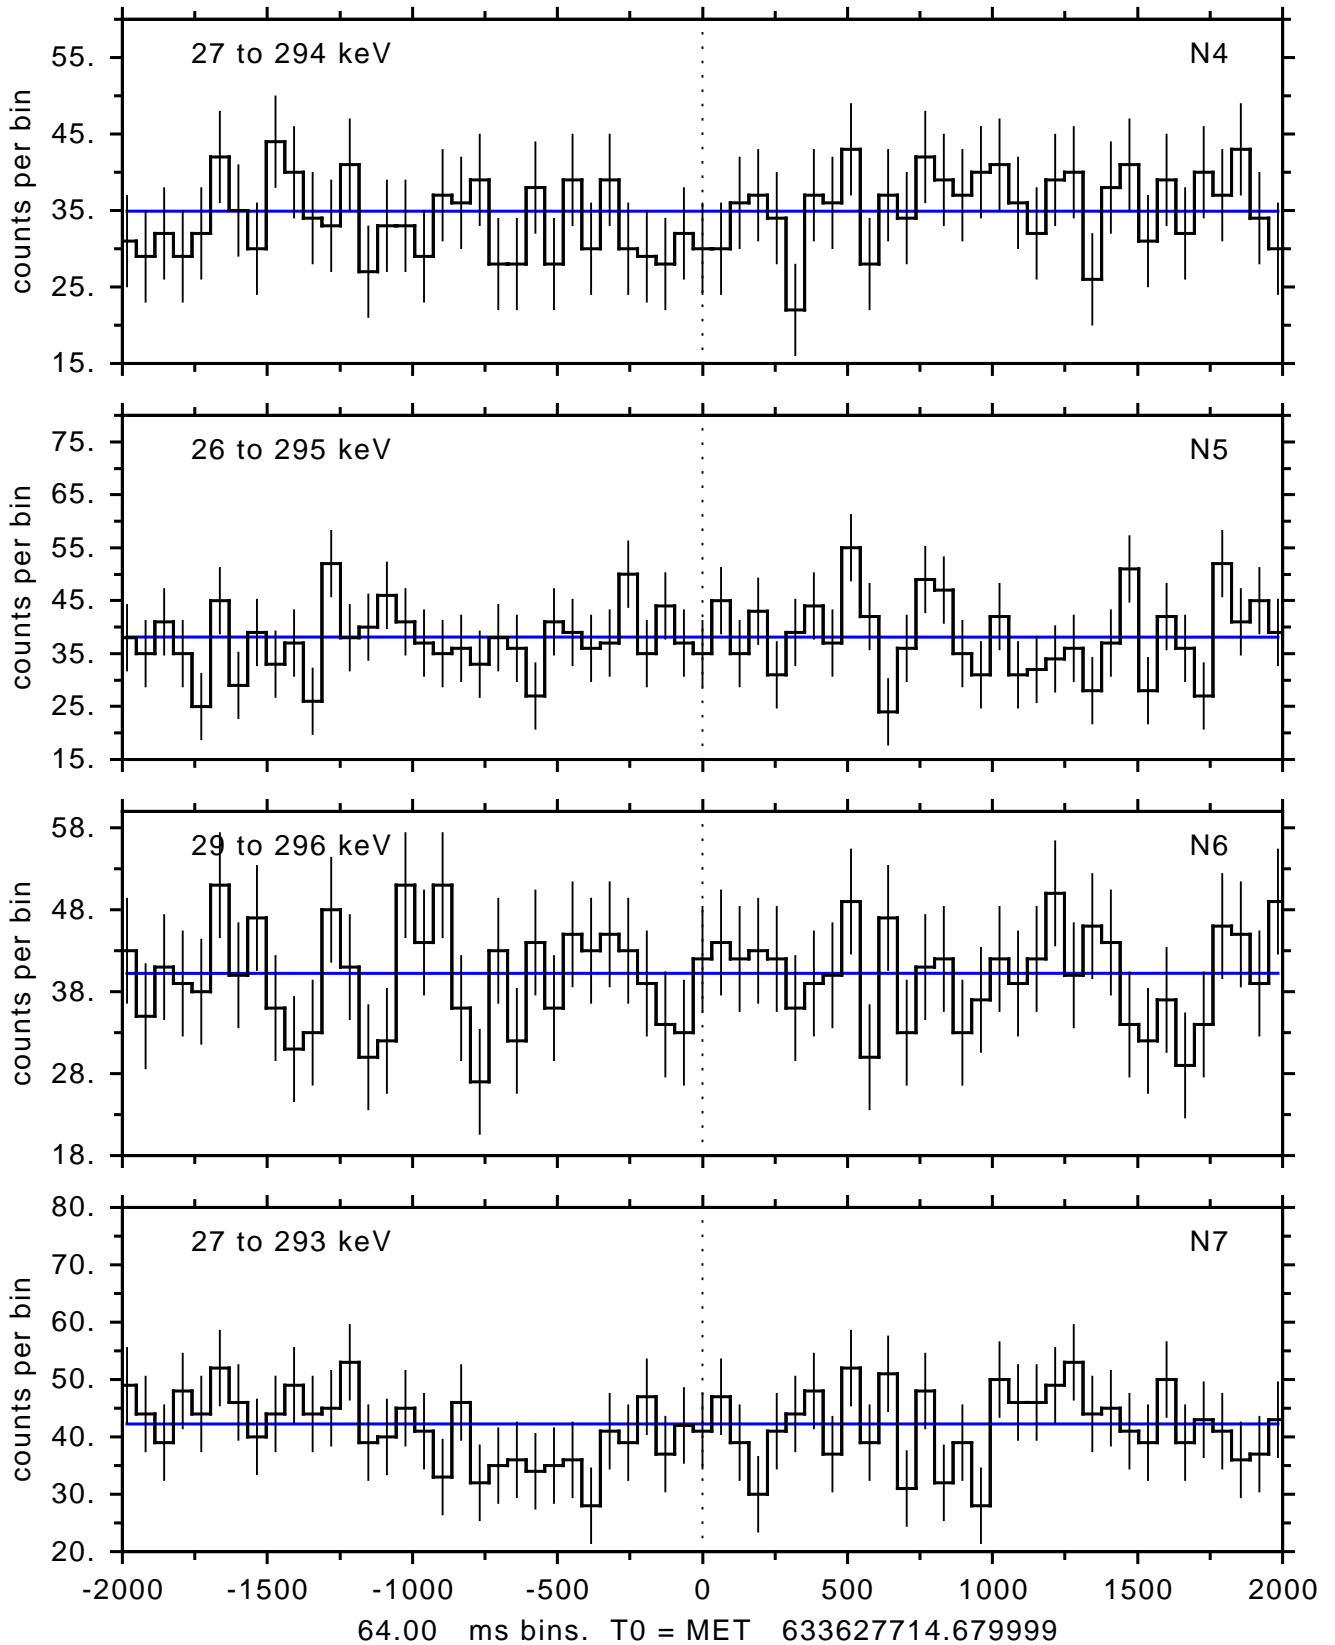

sGRB ver 116b of 2020 Feb 14 run on 2021-01-29 12:00:25
T0 = 633627714.679999 = 2021-01-29 15:41:49.680000
Algr: 3: P03 of F0001: glg_tte_b0_210129_15z_v00

sGRB ver 116b of 2020 Feb 14 run on 2021-01-29 12:00:25
T0 = 633627714.679999 = 2021-01-29 15:41:49.680000
Algr: 3: P03 of F0001: glg_tte_b0_210129_15z_v00