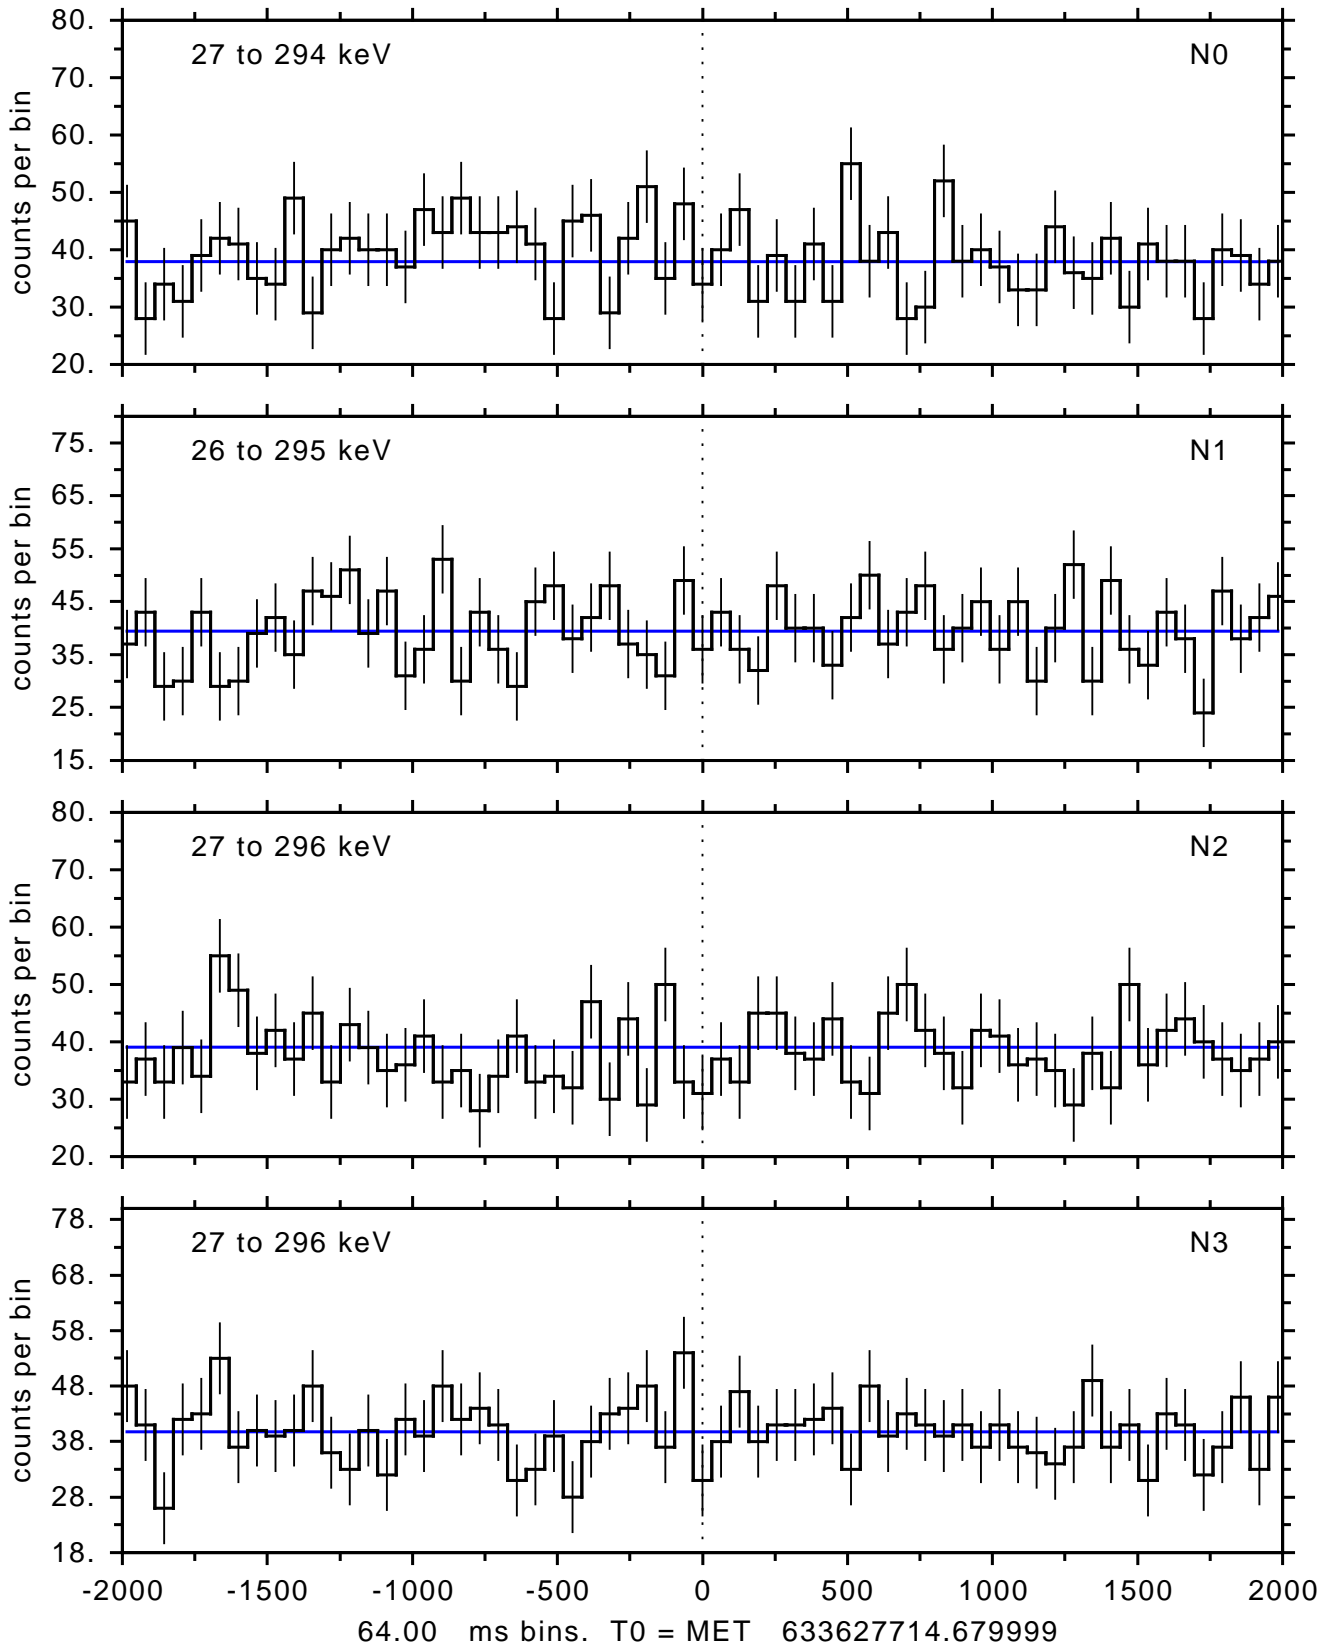

sGRB ver 116b of 2020 Feb 14 run on 2021-01-29 12:00:25
T0 = 633627714.679999 = 2021-01-29 15:41:49.680000
Algr: 3: P03 of F0001: glg_tte_b0_210129_15z_v00

sGRB ver 116b of 2020 Feb 14 run on 2021-01-29 12:00:25
T0 = 633627714.679999 = 2021-01-29 15:41:49.680000
Algr: 3: P03 of F0001: glg_tte_b0_210129_15z_v00