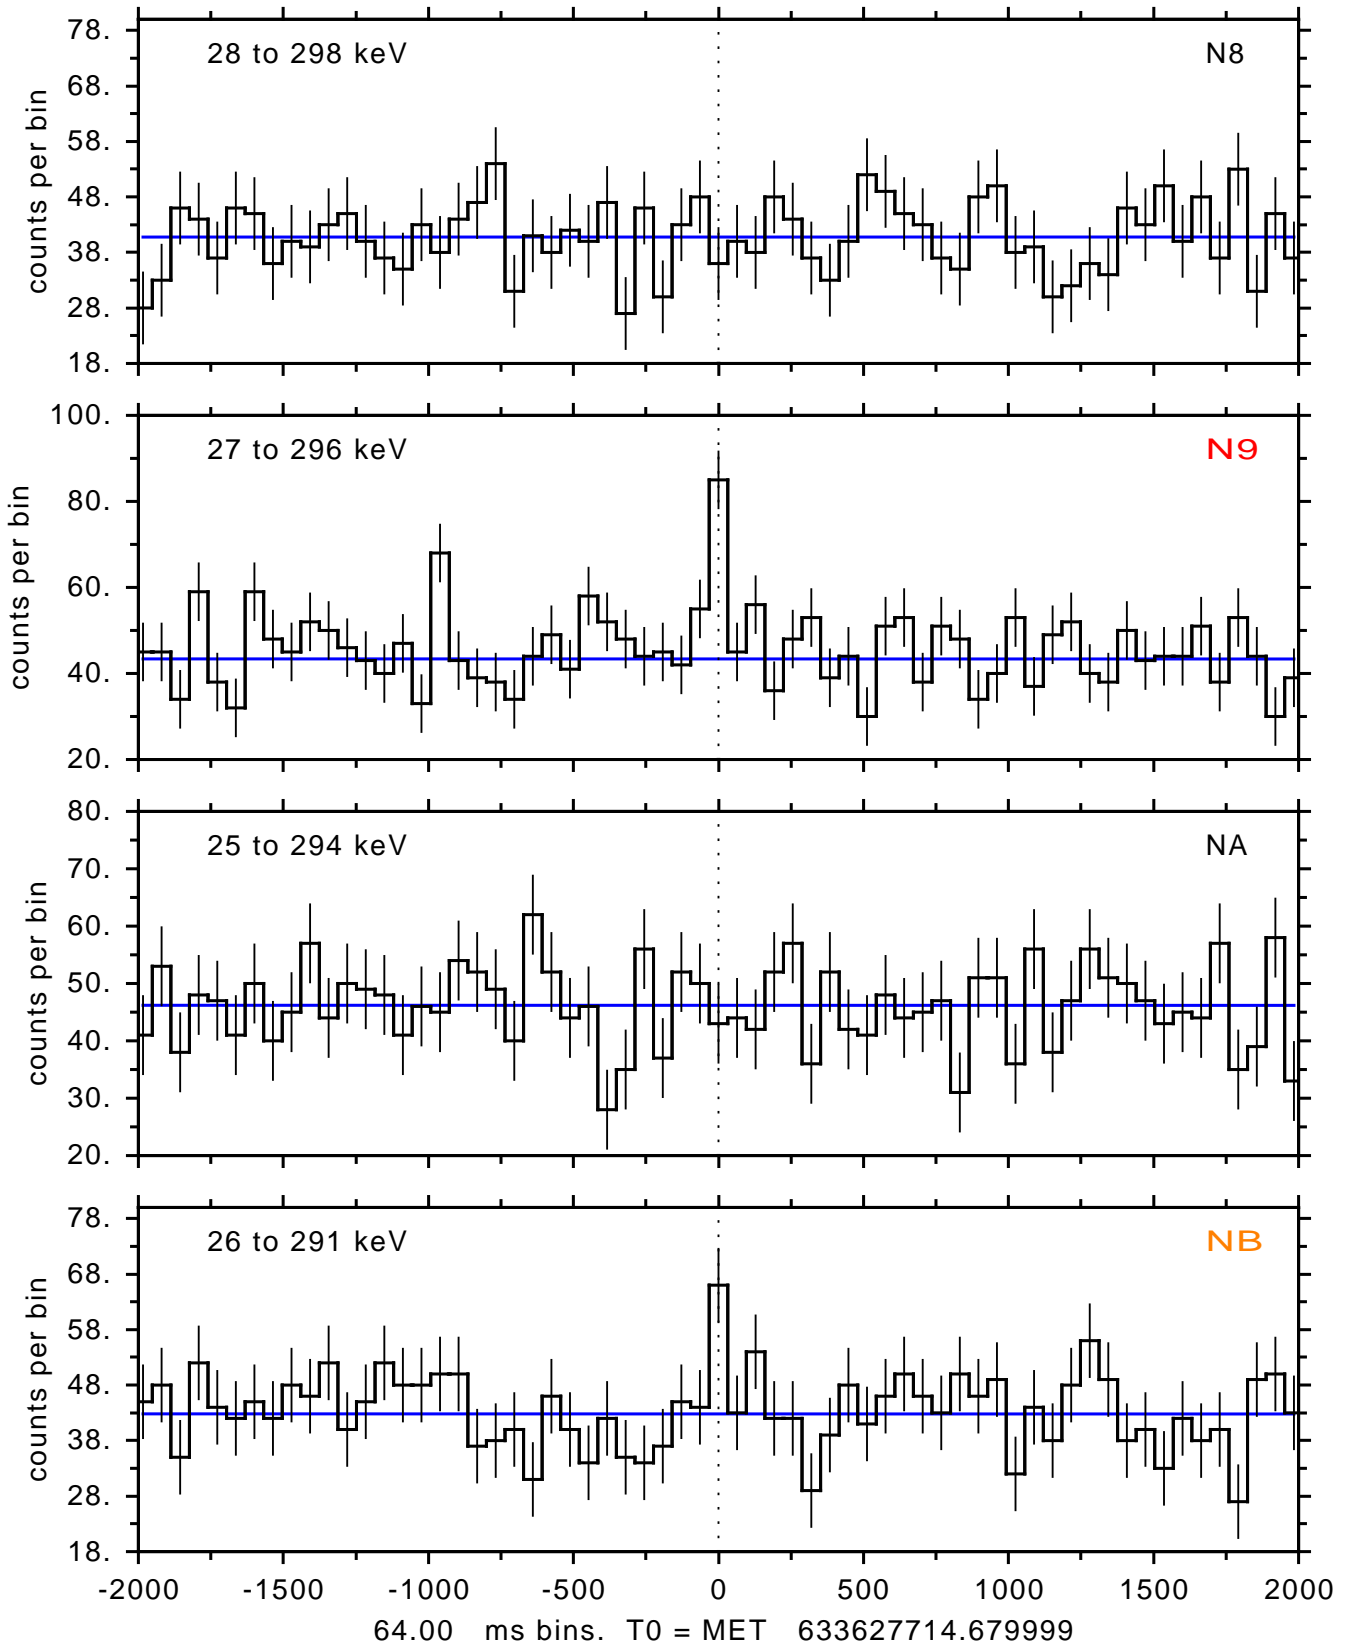

sGRB ver 116b of 2020 Feb 14 run on 2021-01-29 12:00:25
T0 = 633627714.679999 = 2021-01-29 15:41:49.680000
Algr: 3: P03 of F0001: glg_tte_b0_210129_15z_v00

sGRB ver 116b of 2020 Feb 14 run on 2021-01-29 12:00:25
T0 = 633627714.679999 = 2021-01-29 15:41:49.680000
Algr: 3: P03 of F0001: glg_tte_b0_210129_15z_v00