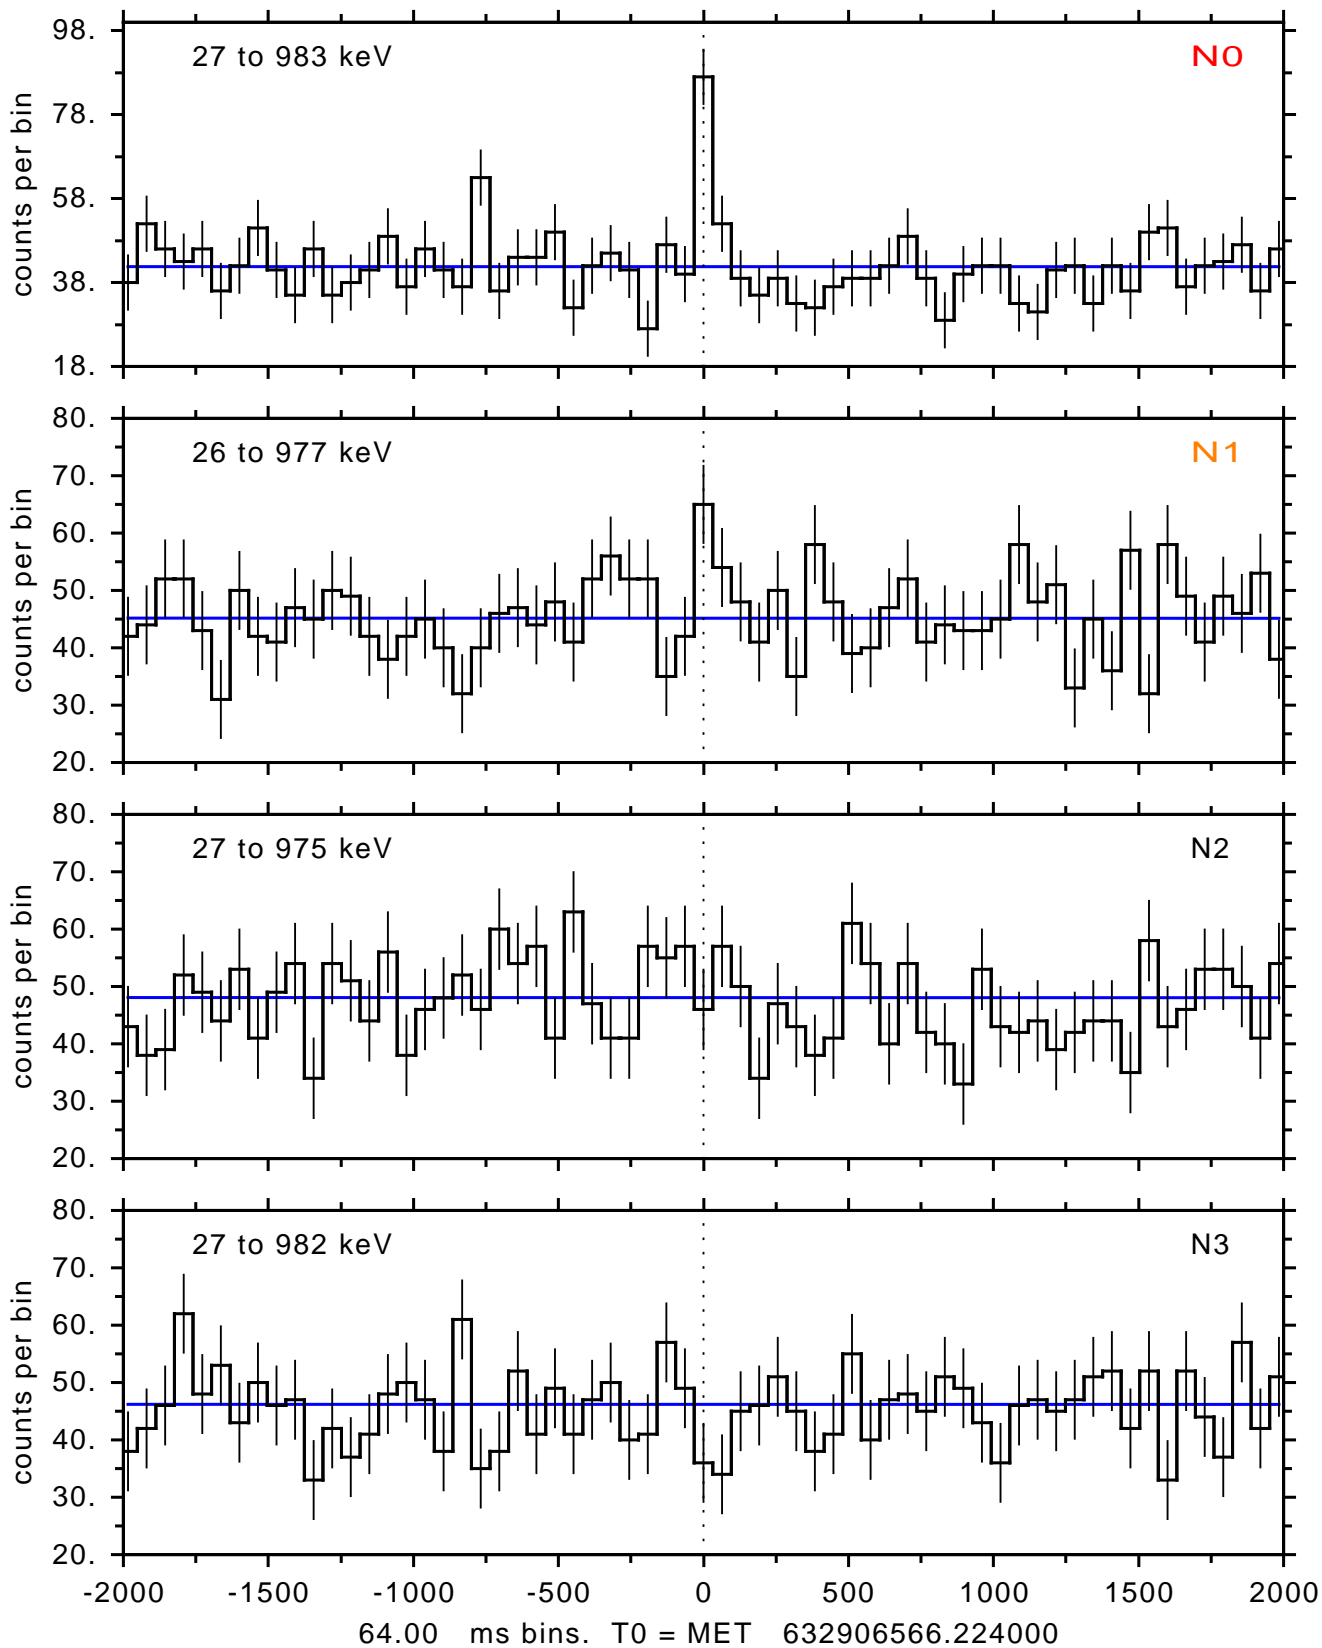

sGRB ver 116b of 2020 Feb 14 run on 2021-01-21 05:25:42

T0 = 632906566.224000 = 2021-01-21 07:22:41.224000

Algr: 5: P01 of F0001: glg_tte_b0_210121_07z_v00

sGRB ver 116b of 2020 Feb 14 run on 2021-01-21 05:25:42
T0 = 632906566.224000 = 2021-01-21 07:22:41.224000
Algr: 5: P01 of F0001: glg_tte_b0_210121_07z_v00