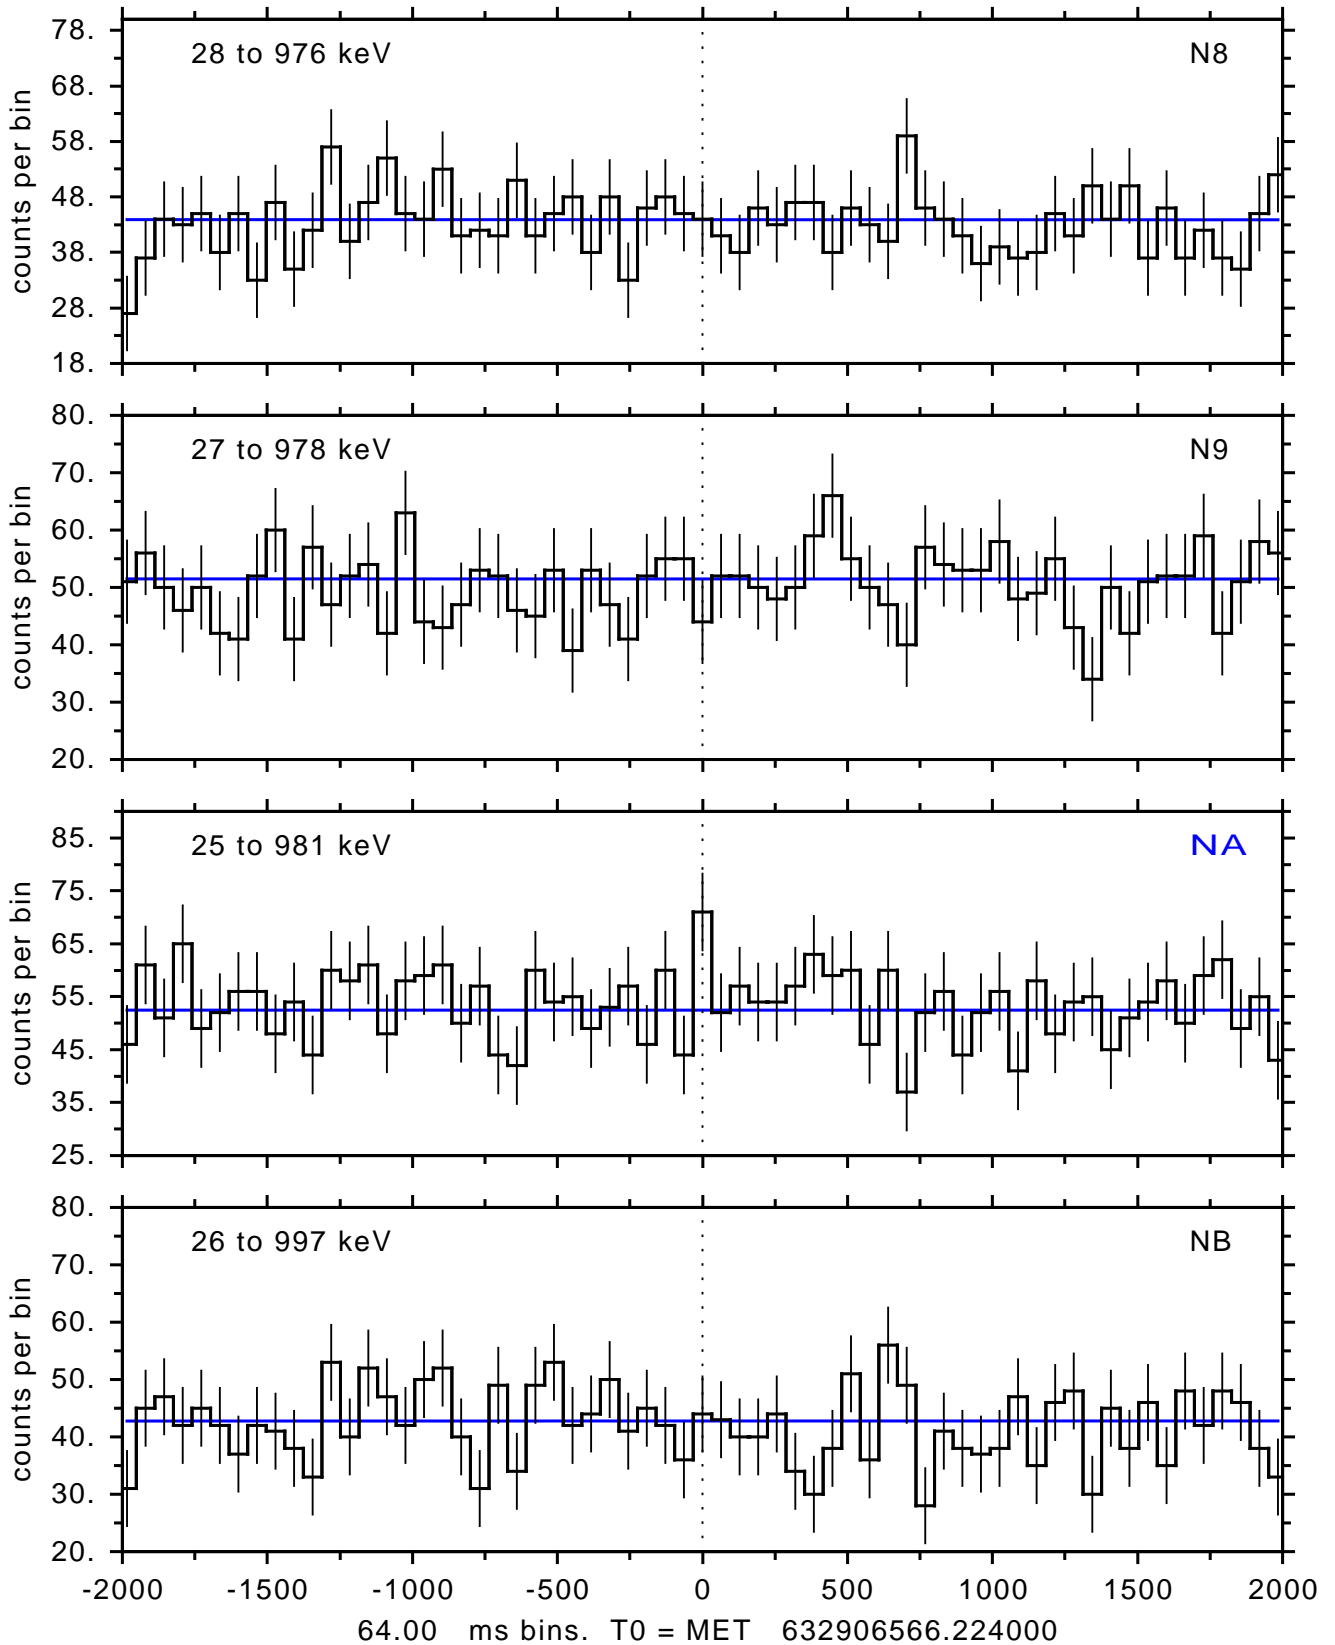

sGRB ver 116b of 2020 Feb 14 run on 2021-01-21 05:25:42

T0 = 632906566.224000 = 2021-01-21 07:22:41.224000

Algr: 5: P01 of F0001: glg_tte_b0_210121_07z_v00

sGRB ver 116b of 2020 Feb 14 run on 2021-01-21 05:25:42
T0 = 632906566.224000 = 2021-01-21 07:22:41.224000
Algr: 5: P01 of F0001: glg_tte_b0_210121_07z_v00