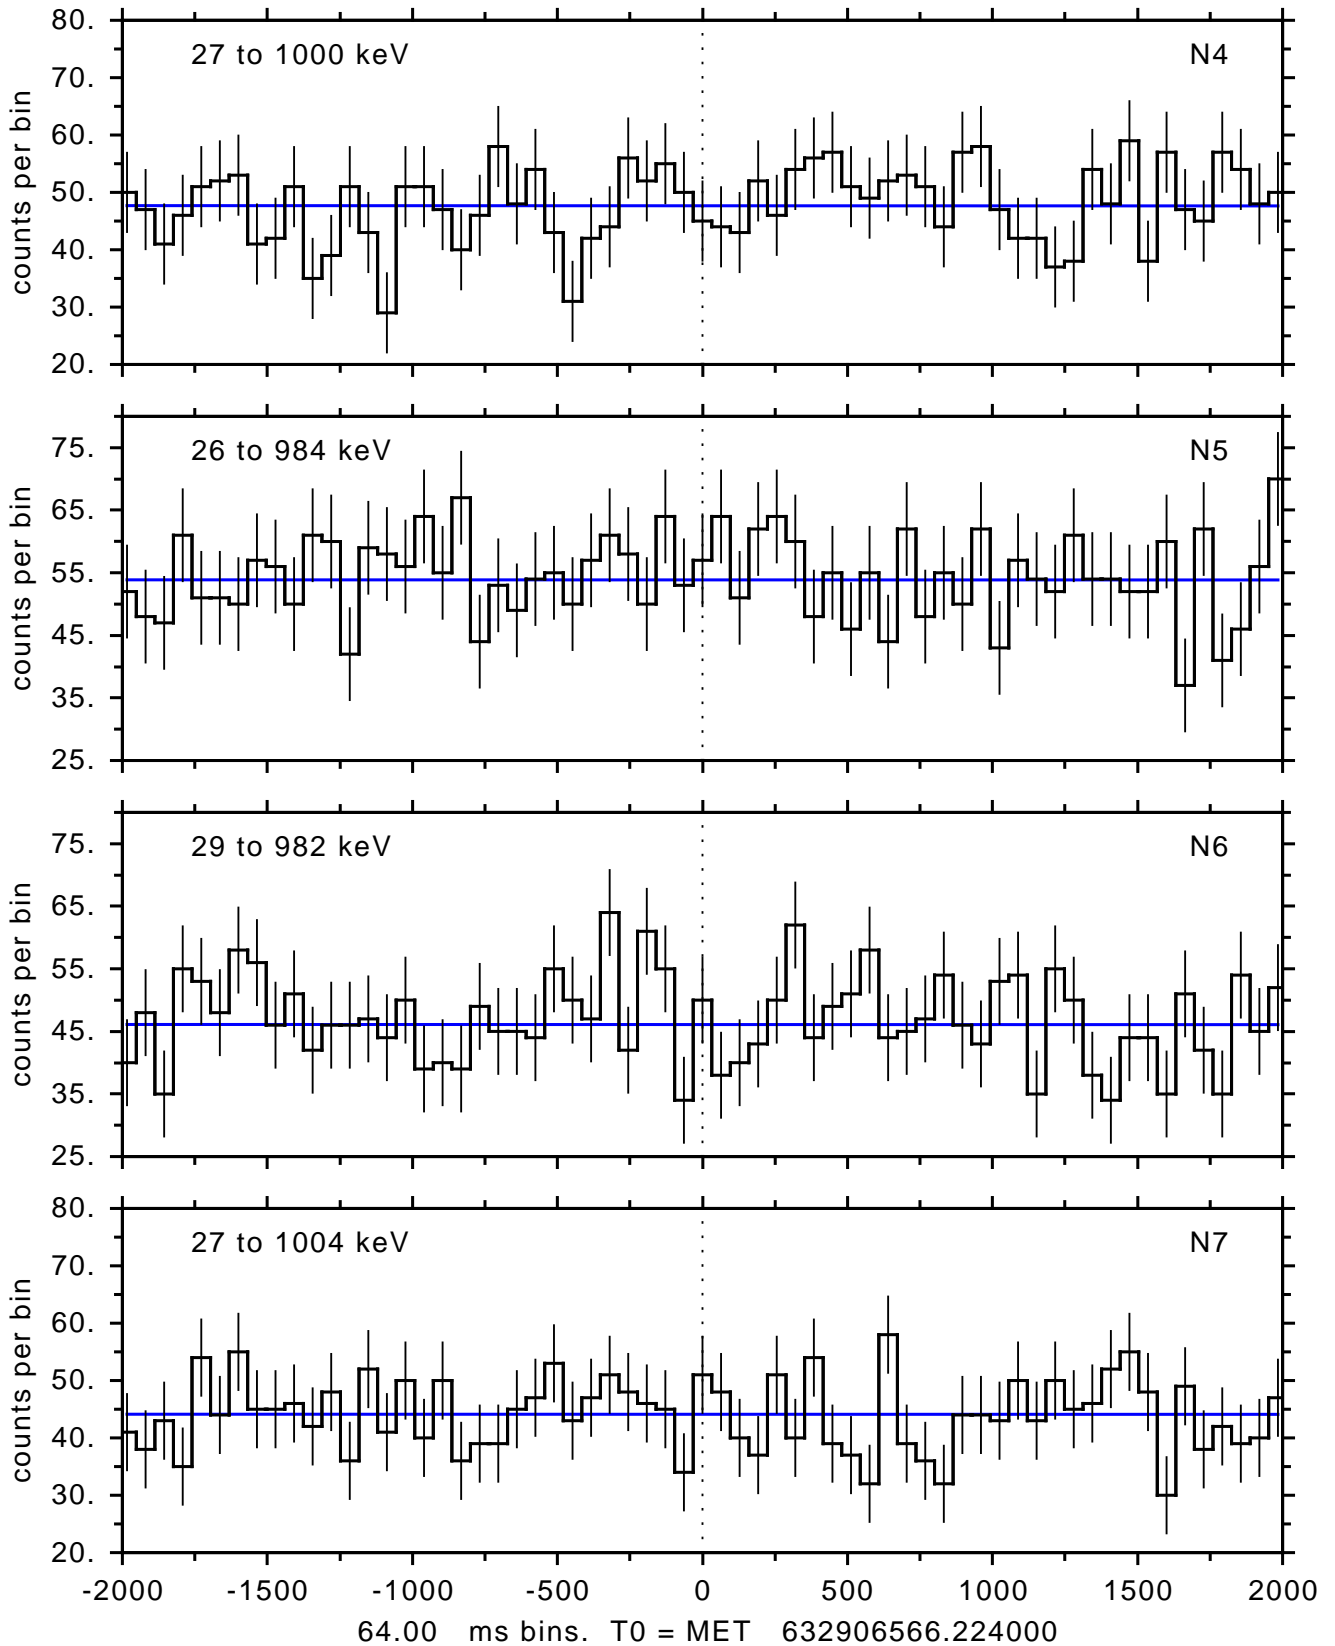

sGRB ver 116b of 2020 Feb 14 run on 2021-01-21 05:25:42

T0 = 632906566.224000 = 2021-01-21 07:22:41.224000

Algr: 5: P01 of F0001: glg_tte_b0_210121_07z_v00

sGRB ver 116b of 2020 Feb 14 run on 2021-01-21 05:25:42
T0 = 632906566.224000 = 2021-01-21 07:22:41.224000
Algr: 5: P01 of F0001: glg_tte_b0_210121_07z_v00