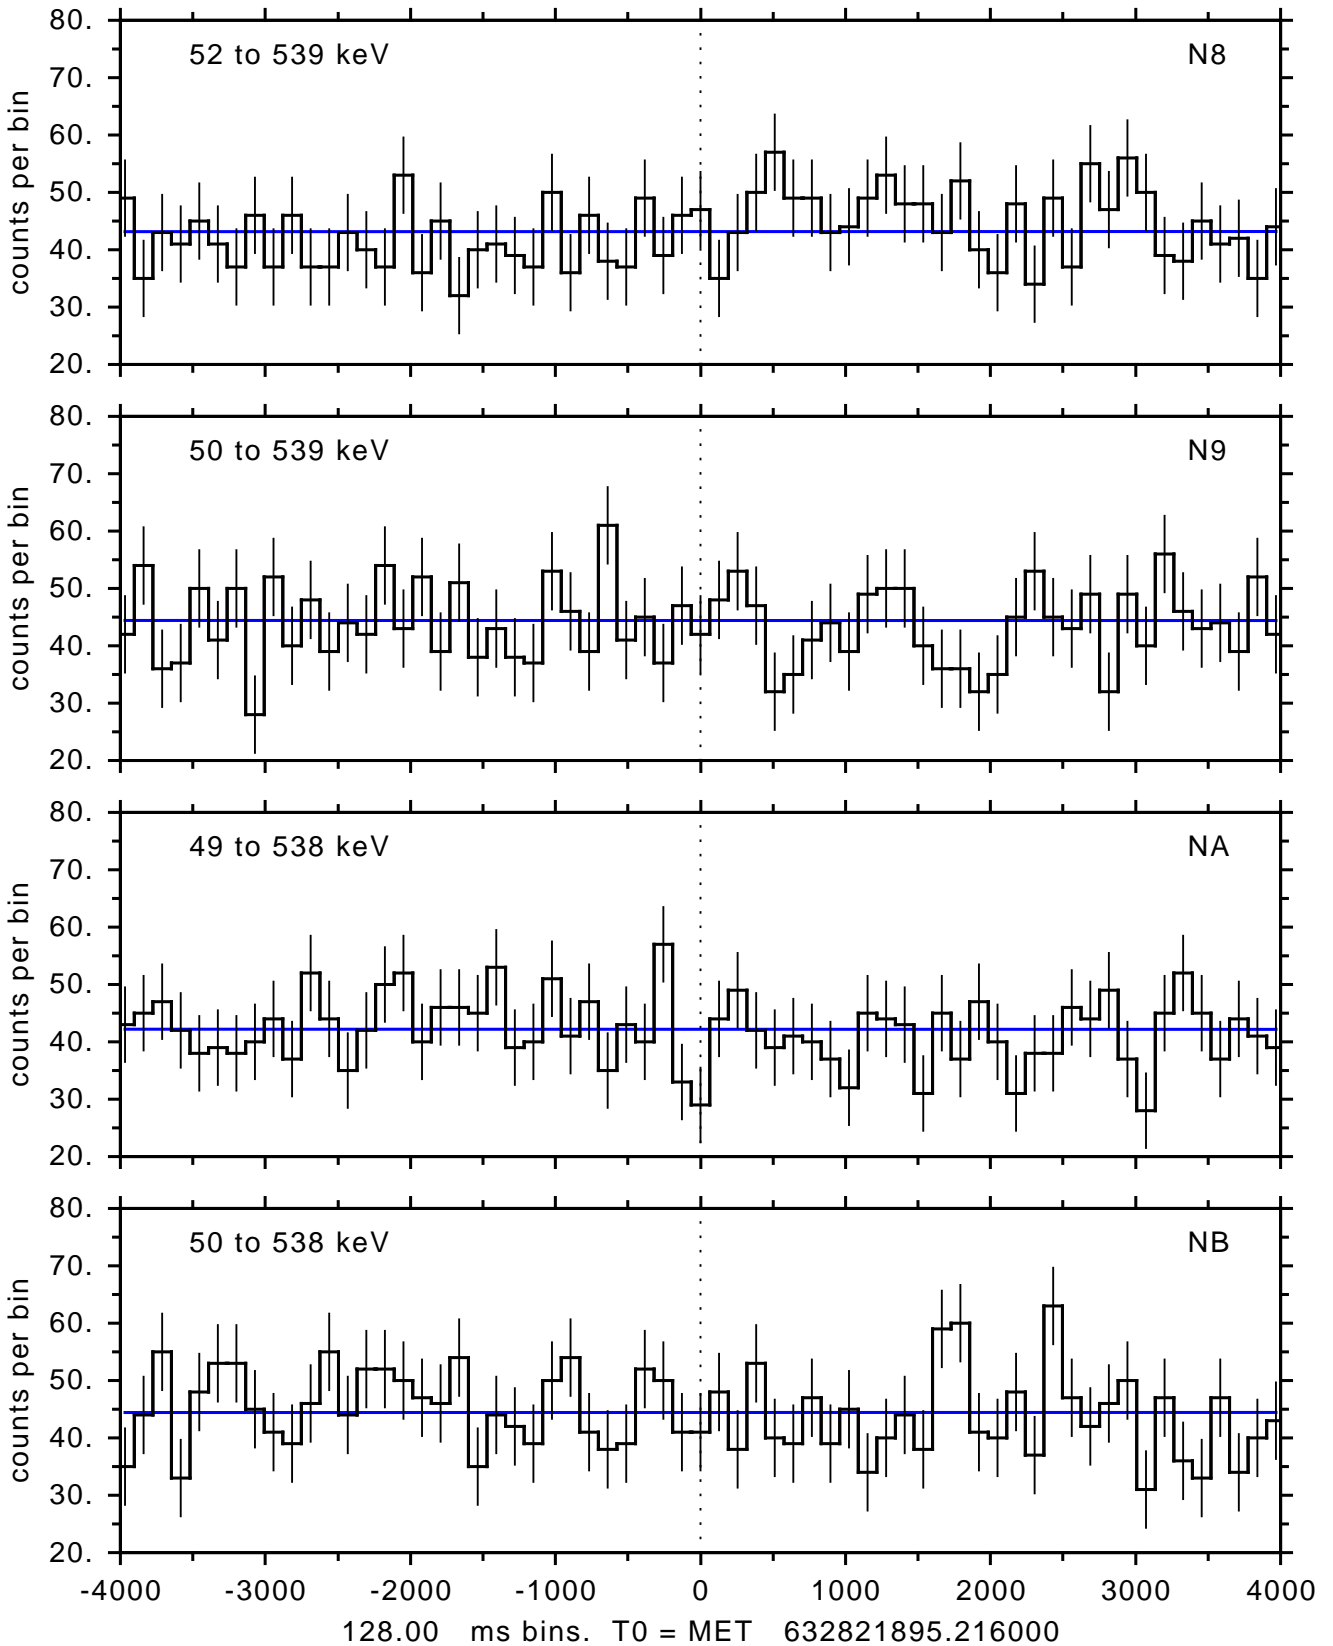

sGRB ver 116b of 2020 Feb 14 run on 2021-01-20 05:05:42  
T0 = 632821895.216000 = 2021-01-20 07:51:30.216000  
Algr: 2: P02 of F0001: glg\_tte\_b0\_210120\_07z\_v00

sGRB ver 116b of 2020 Feb 14 run on 2021-01-20 05:05:42  
T0 = 632821895.216000 = 2021-01-20 07:51:30.216000  
Algr: 2: P02 of F0001: glg\_tte\_b0\_210120\_07z\_v00