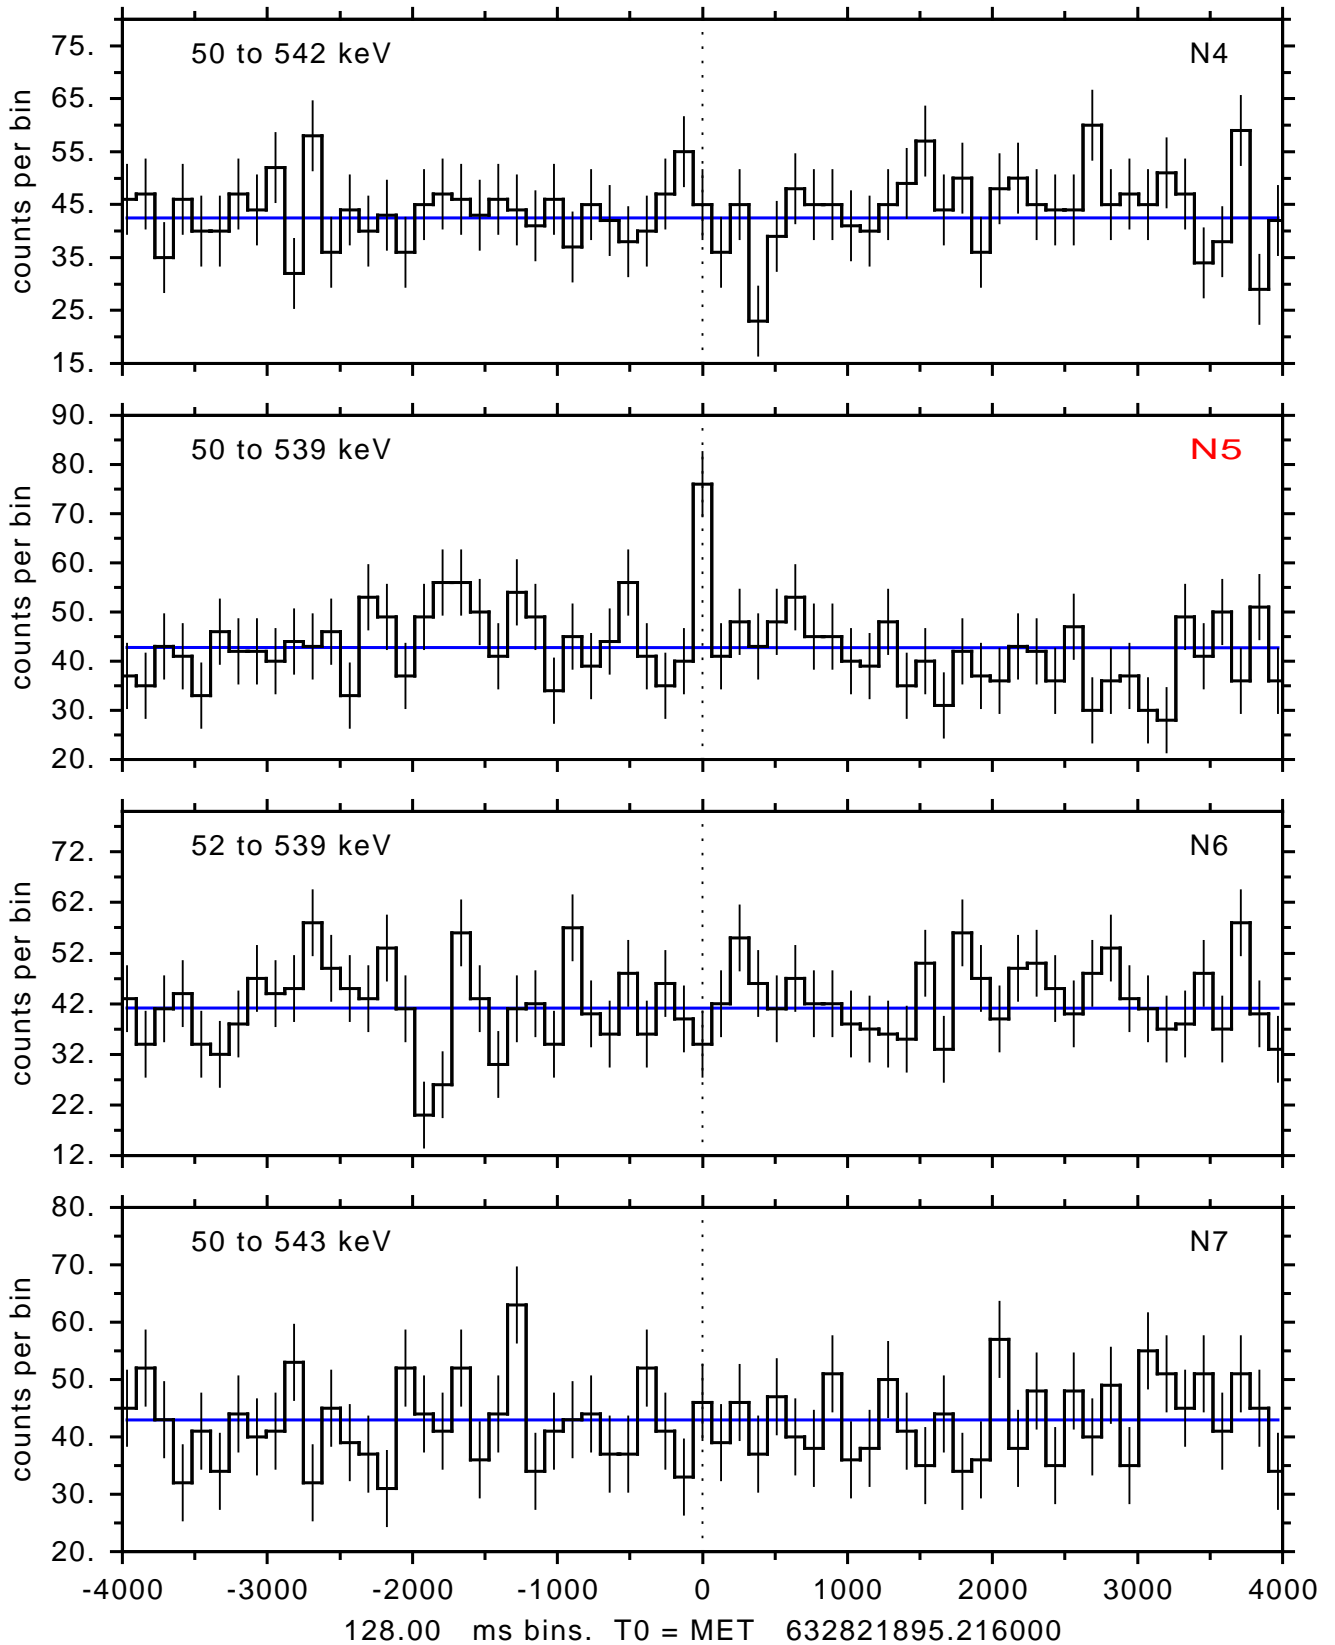

sGRB ver 116b of 2020 Feb 14 run on 2021-01-20 05:05:42  
T0 = 632821895.216000 = 2021-01-20 07:51:30.216000  
Algr: 2: P02 of F0001: glg\_tte\_b0\_210120\_07z\_v00

sGRB ver 116b of 2020 Feb 14 run on 2021-01-20 05:05:42  
T0 = 632821895.216000 = 2021-01-20 07:51:30.216000  
Algr: 2: P02 of F0001: glg\_tte\_b0\_210120\_07z\_v00