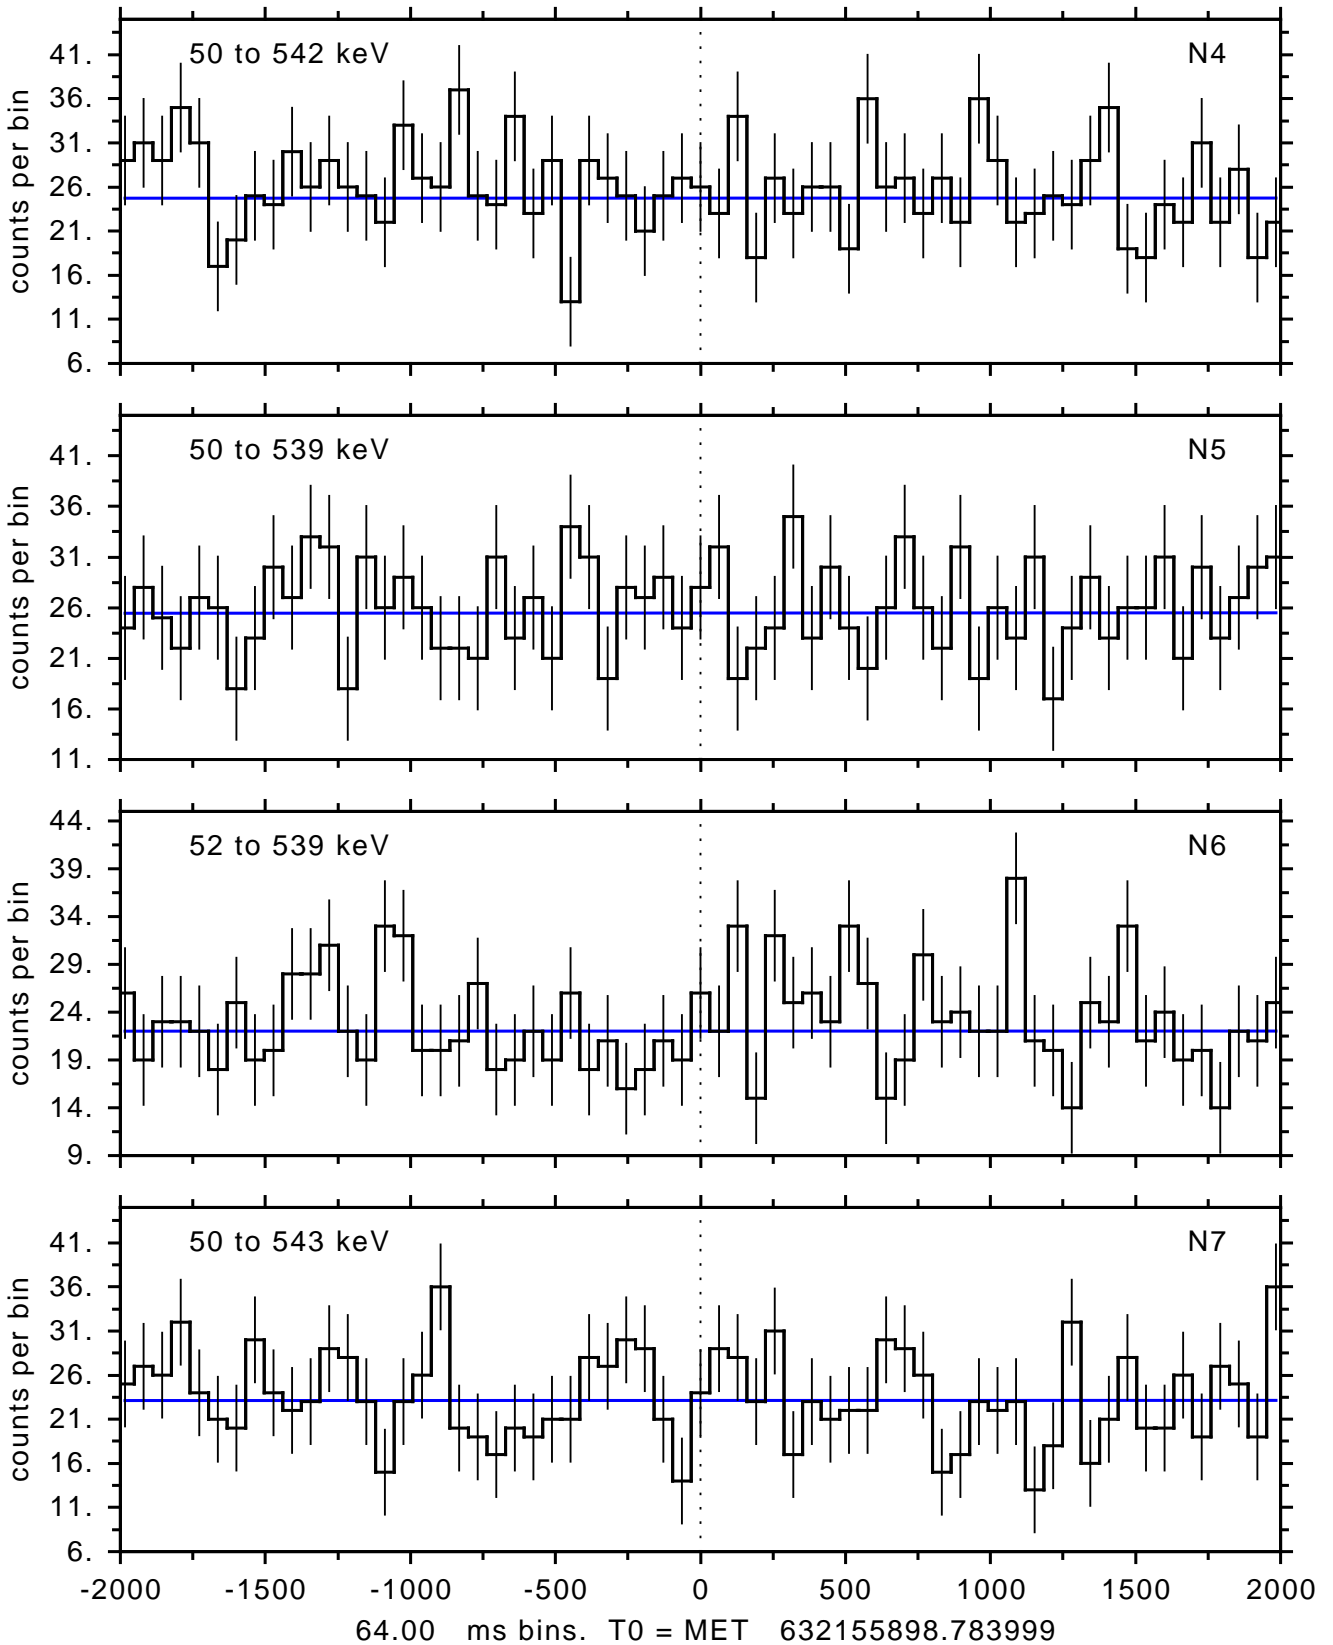

sGRB ver 116b of 2020 Feb 14 run on 2021-01-12 14:08:20

T0 = 632155898.783999 = 2021-01-12 14:51:33.784000

Algr: 2: P01 of F0001: glg_tte_b0_210112_14z_v00

sGRB ver 116b of 2020 Feb 14 run on 2021-01-12 14:08:20
T0 = 632155898.783999 = 2021-01-12 14:51:33.784000
Algr: 2: P01 of F0001: glg_tte_b0_210112_14z_v00