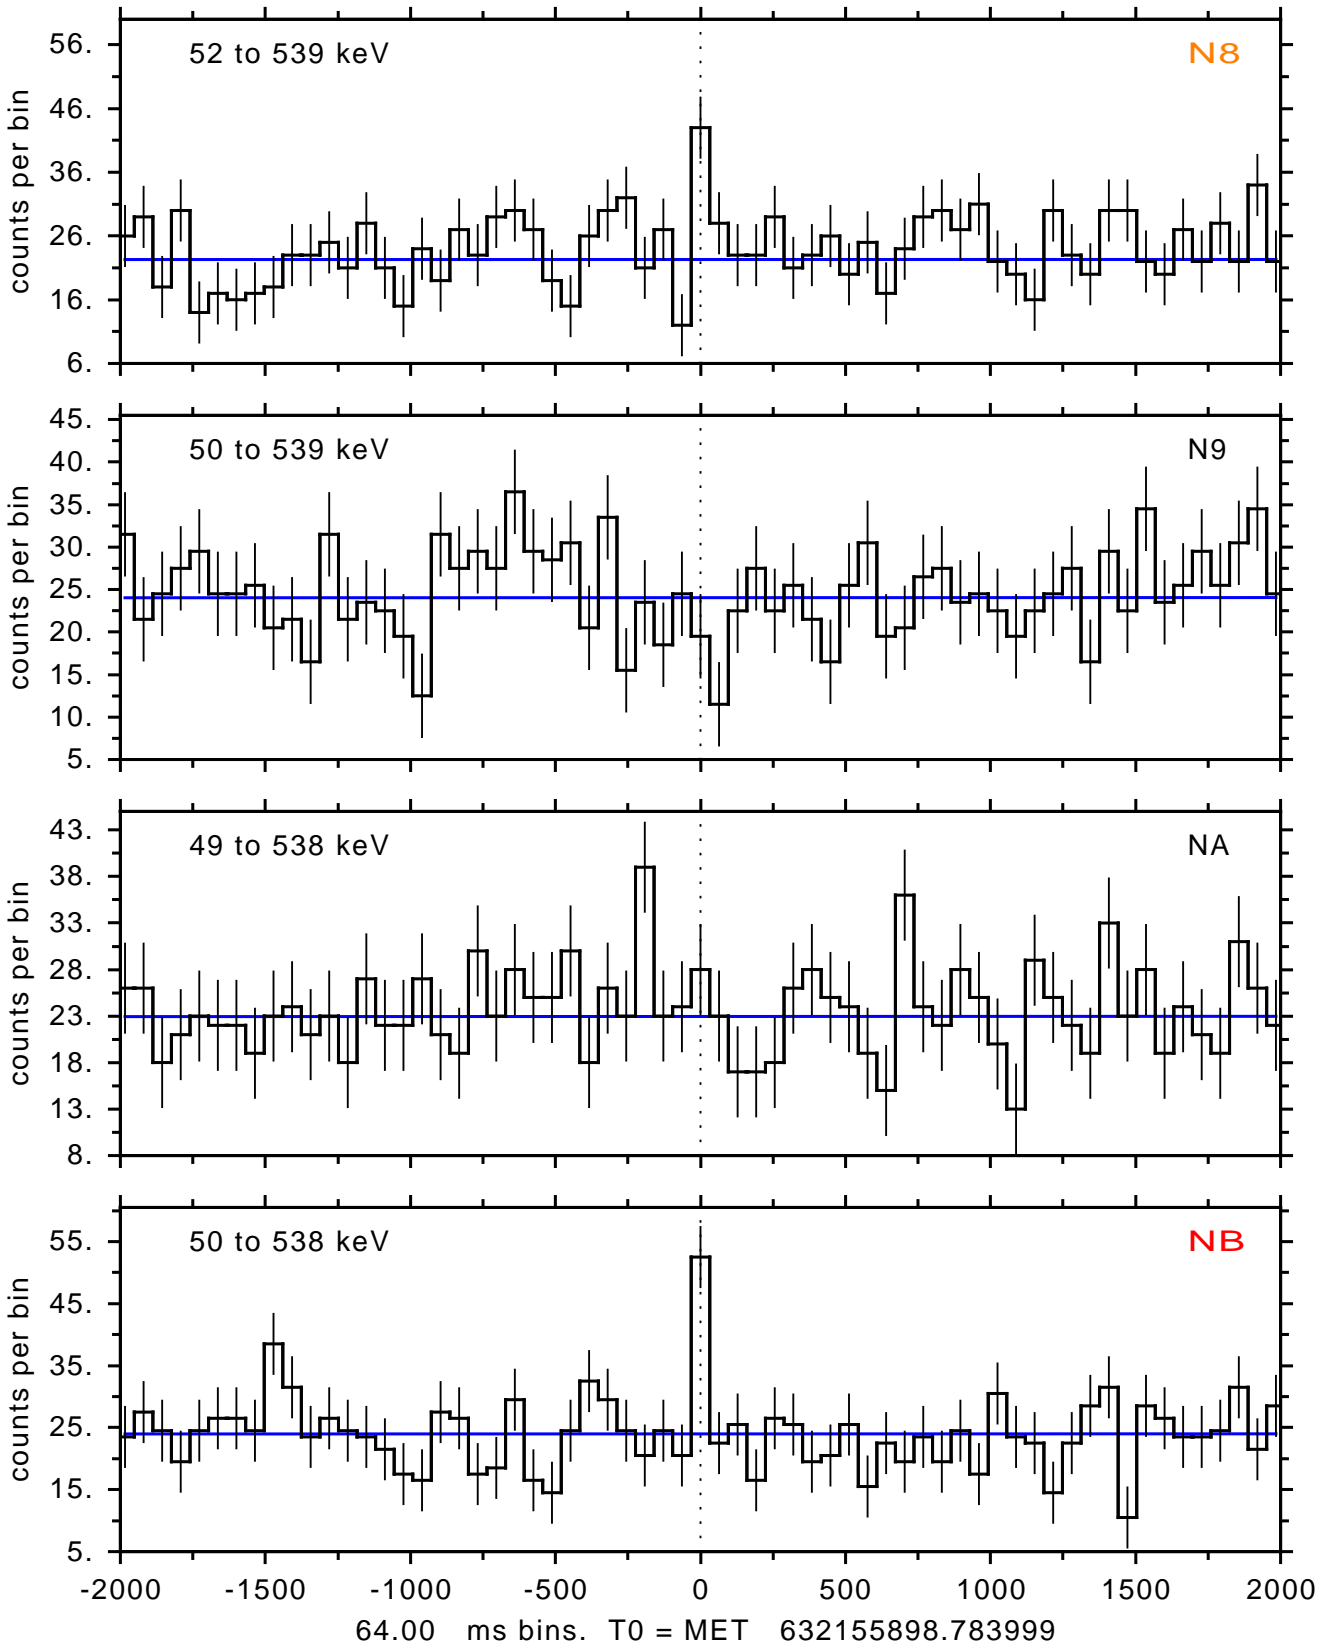

sGRB ver 116b of 2020 Feb 14 run on 2021-01-12 14:08:20

T0 = 632155898.783999 = 2021-01-12 14:51:33.784000

Algr: 2: P01 of F0001: glg_tte_b0_210112_14z_v00

sGRB ver 116b of 2020 Feb 14 run on 2021-01-12 14:08:20
T0 = 632155898.783999 = 2021-01-12 14:51:33.784000
Algr: 2: P01 of F0001: glg_tte_b0_210112_14z_v00