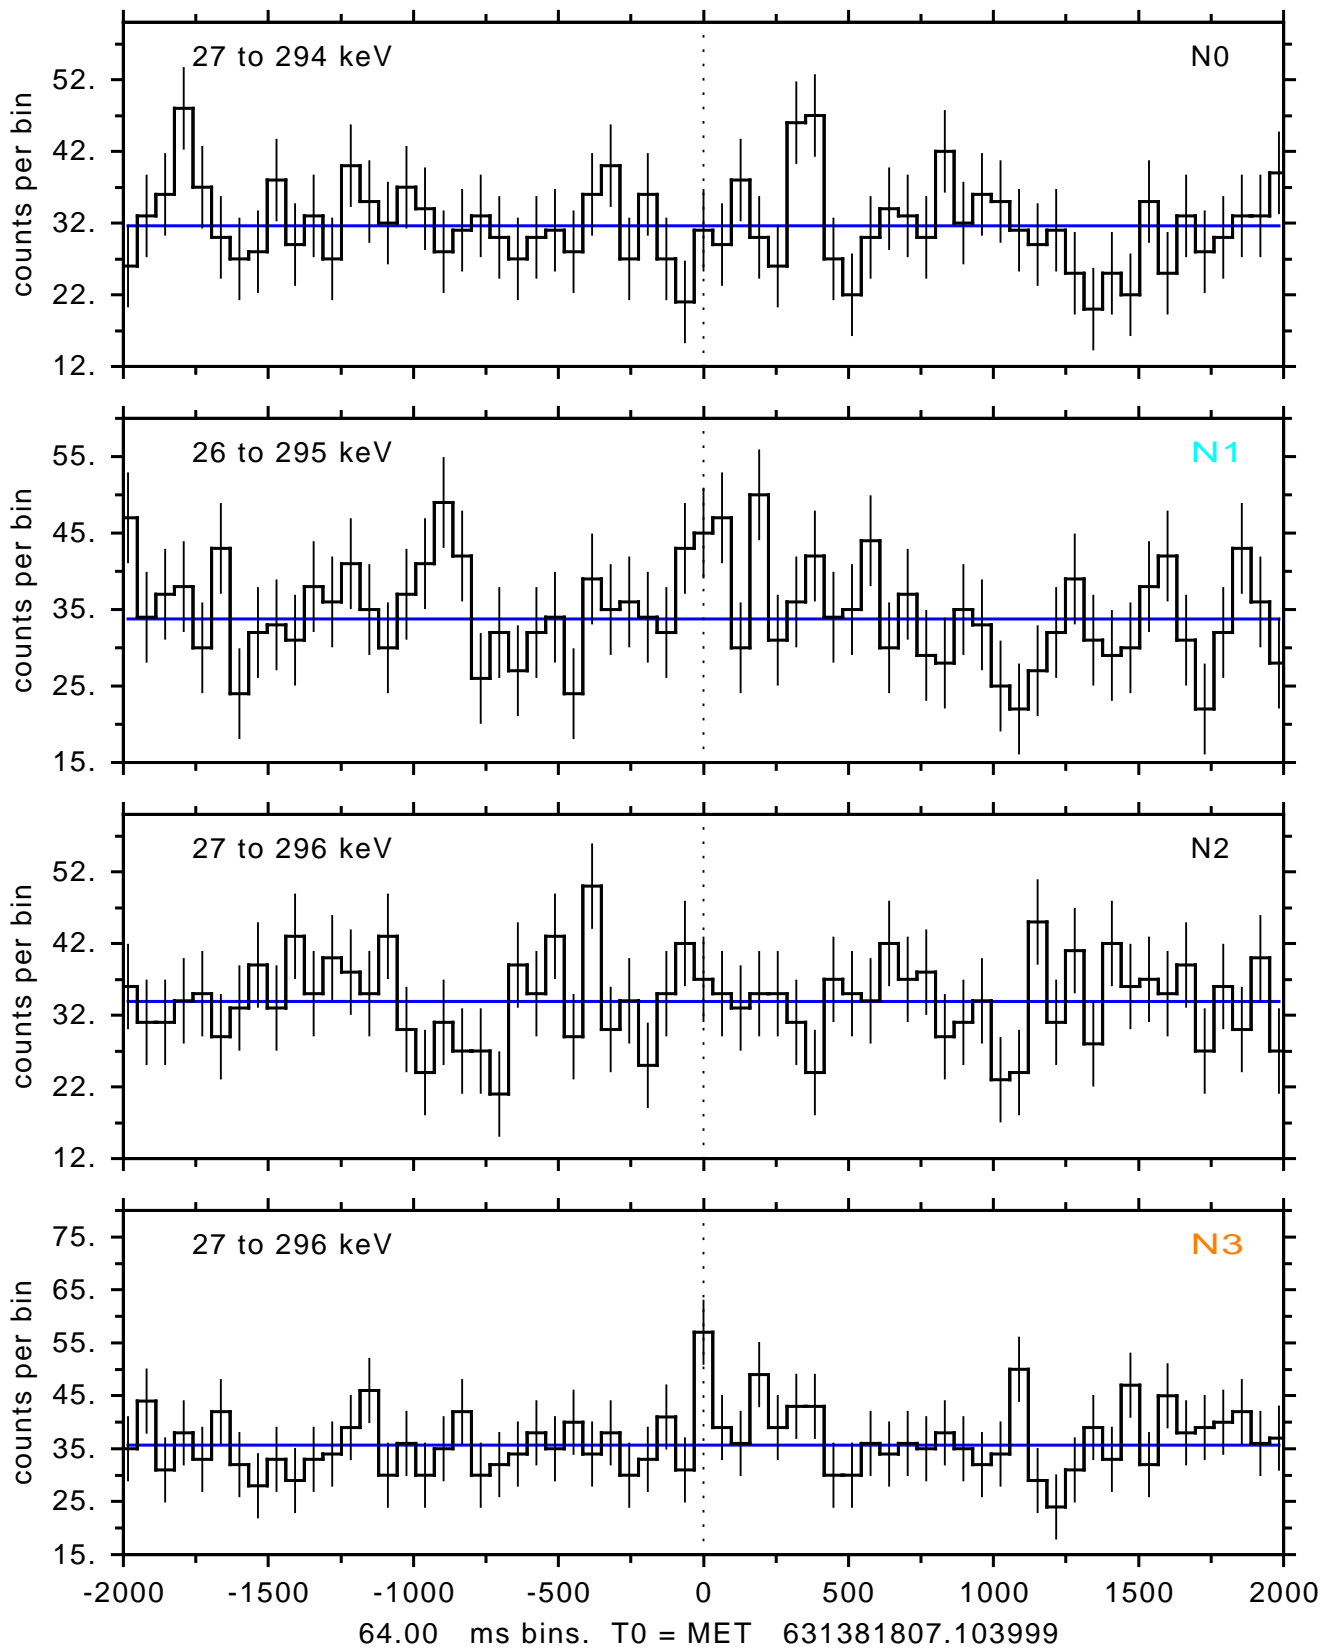

sGRB ver 116b of 2020 Feb 14 run on 2021-01-03 11:45:28

T0 = 631381807.103999 = 2021-01-03 15:50:02.104000

Algr: 3: P01 of F0001: glg_tte_b0_210103_15z_v00

sGRB ver 116b of 2020 Feb 14 run on 2021-01-03 11:45:28
T0 = 631381807.103999 = 2021-01-03 15:50:02.104000
Algr: 3: P01 of F0001: glg_tte_b0_210103_15z_v00