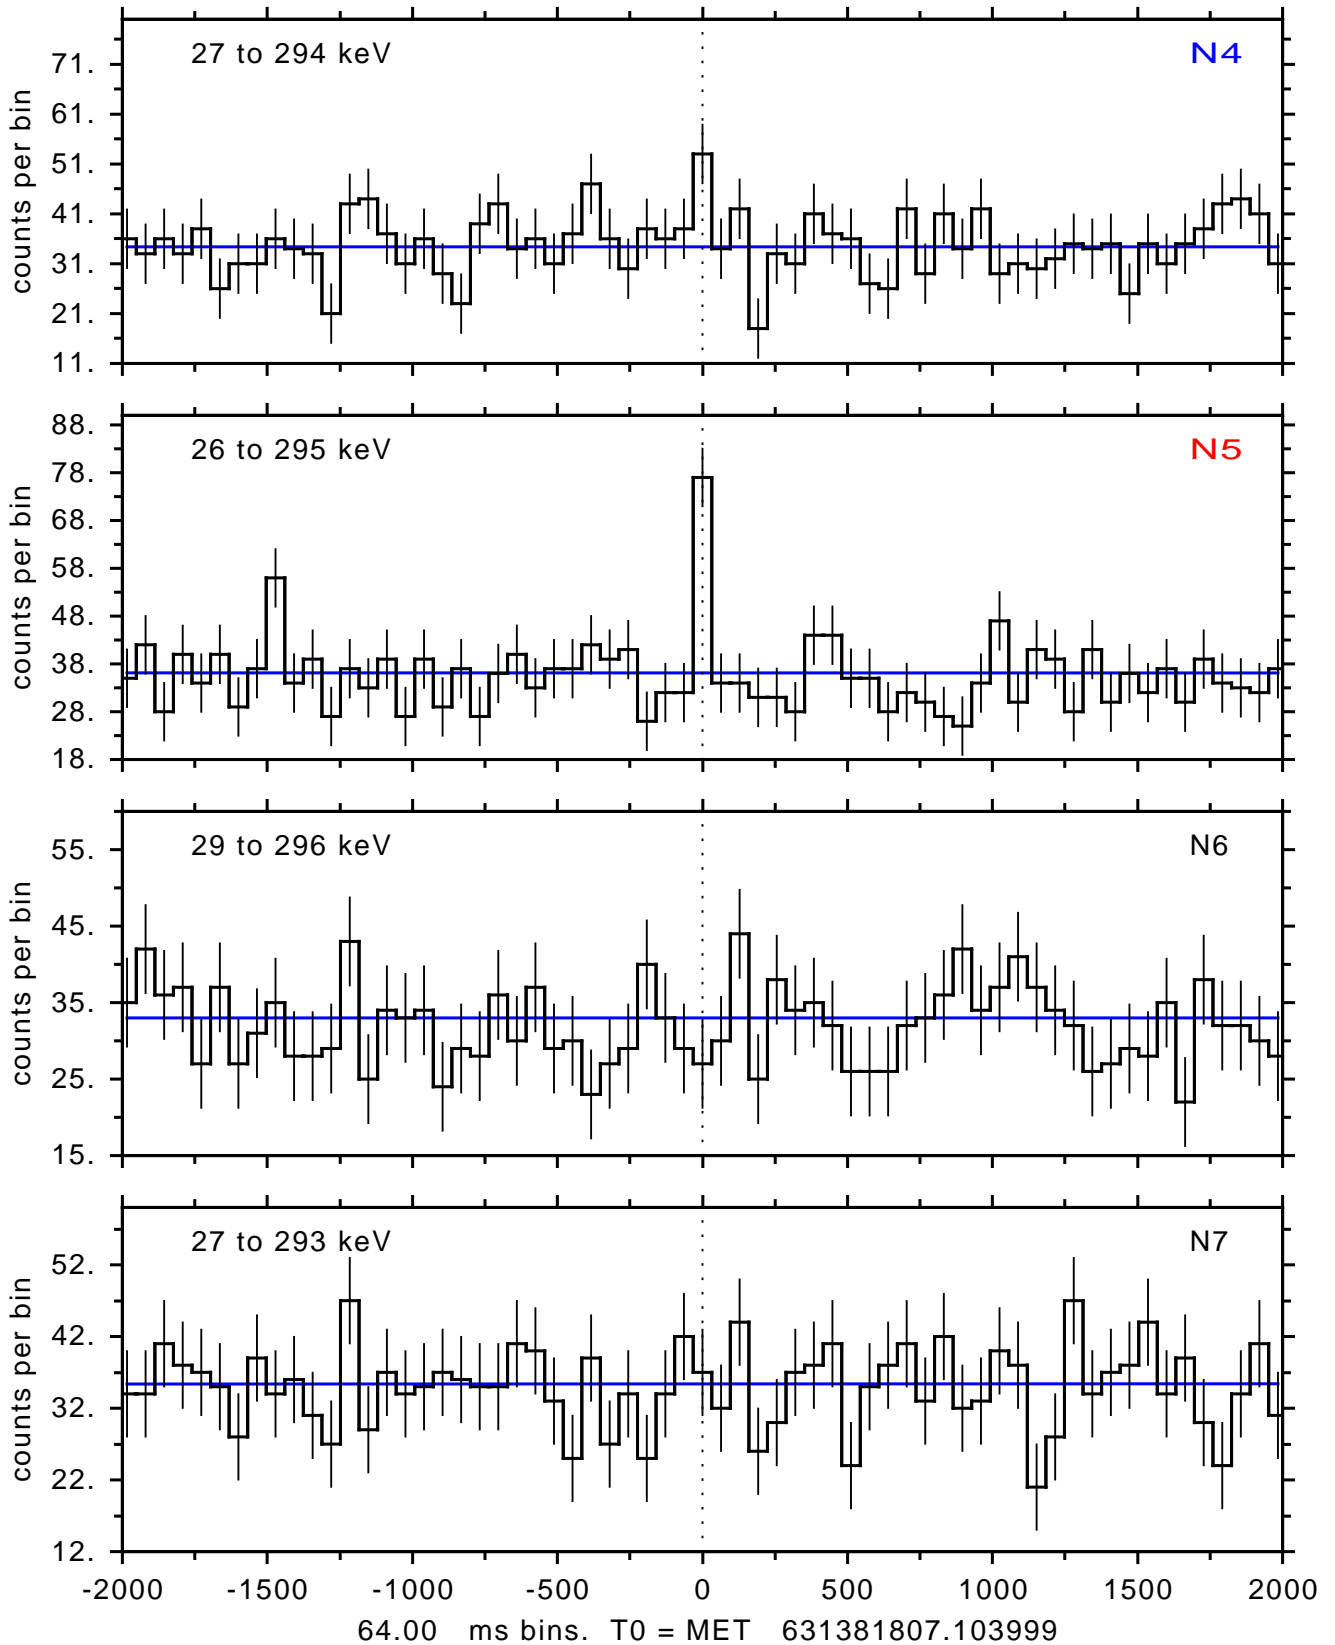

sGRB ver 116b of 2020 Feb 14 run on 2021-01-03 11:45:28

T0 = 631381807.103999 = 2021-01-03 15:50:02.104000

Algr: 3: P01 of F0001: glg_tte_b0_210103_15z_v00

sGRB ver 116b of 2020 Feb 14 run on 2021-01-03 11:45:28
T0 = 631381807.103999 = 2021-01-03 15:50:02.104000
Algr: 3: P01 of F0001: glg_tte_b0_210103_15z_v00