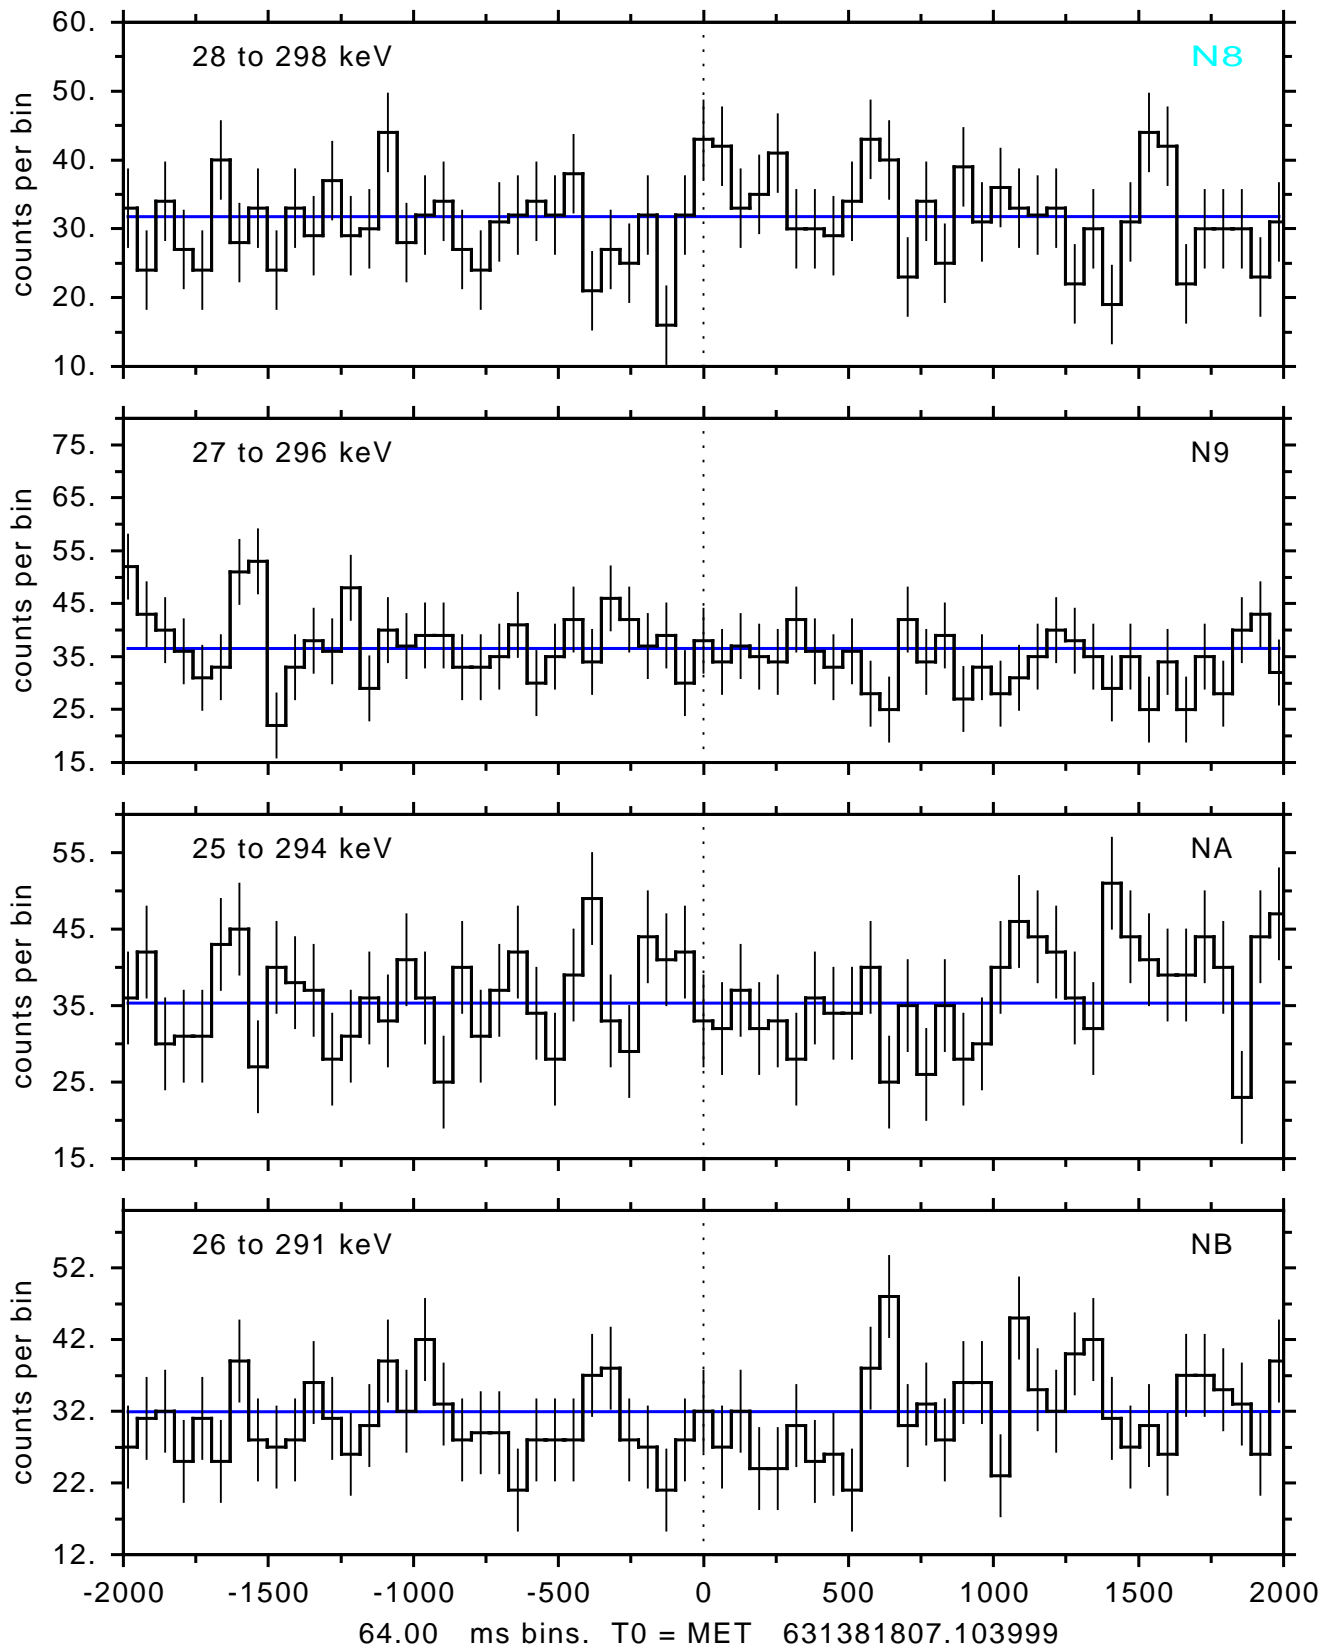

sGRB ver 116b of 2020 Feb 14 run on 2021-01-03 11:45:28

T0 = 631381807.103999 = 2021-01-03 15:50:02.104000

Algr: 3: P01 of F0001: glg_tte_b0_210103_15z_v00

sGRB ver 116b of 2020 Feb 14 run on 2021-01-03 11:45:28
T0 = 631381807.103999 = 2021-01-03 15:50:02.104000
Algr: 3: P01 of F0001: glg_tte_b0_210103_15z_v00