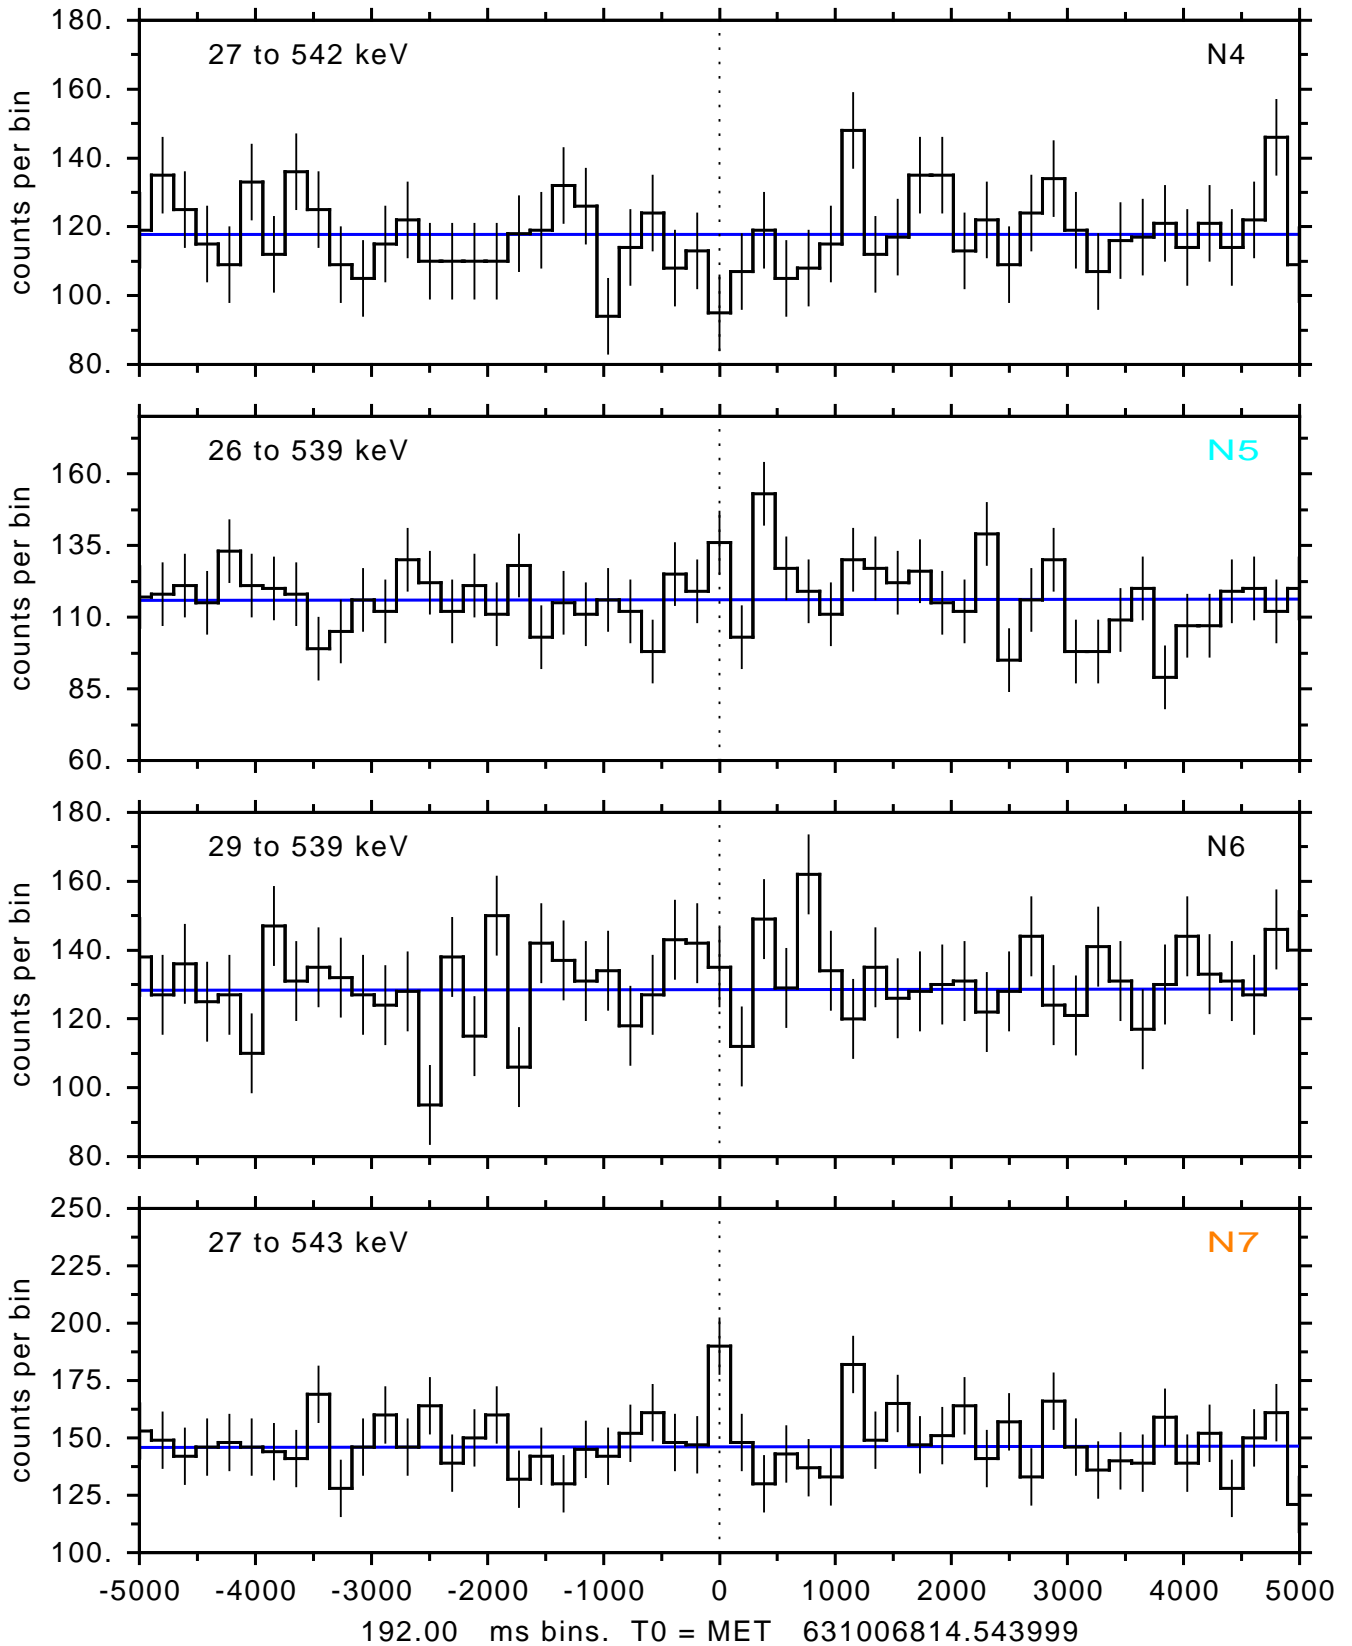

sGRB ver 116b of 2020 Feb 14 run on 2020-12-30 06:50:37  
T0 = 631006814.543999 = 2020-12-30 07:40:09.544000  
Algr: 1: P01 of F0001: glg\_tte\_b0\_201230\_07z\_v00

sGRB ver 116b of 2020 Feb 14 run on 2020-12-30 06:50:37  
T0 = 631006814.543999 = 2020-12-30 07:40:09.544000  
Algr: 1: P01 of F0001: glg\_tte\_b0\_201230\_07z\_v00