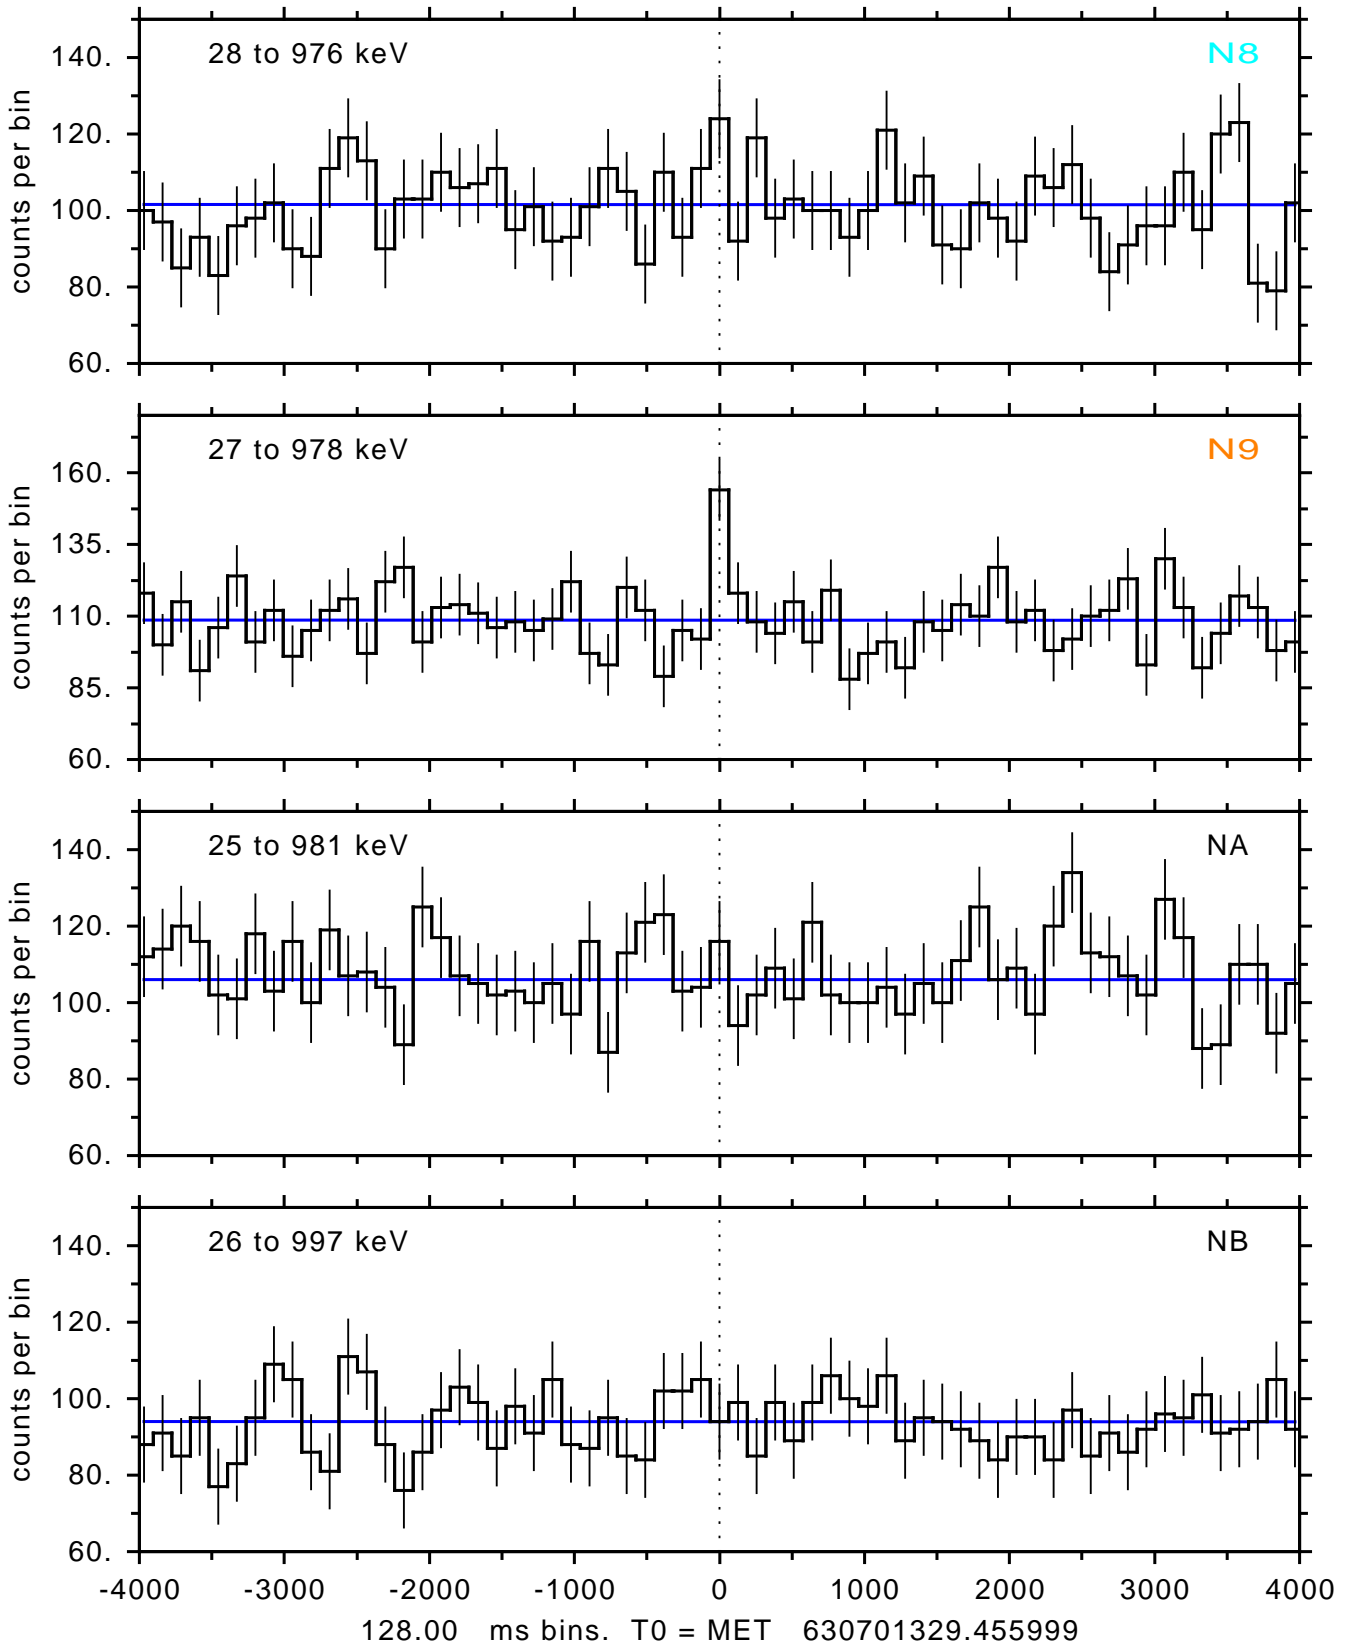

sGRB ver 116b of 2020 Feb 14 run on 2020-12-26 15:51:57
T0 = 630701329.455999 = 2020-12-26 18:48:44.456000
Algr: 5: P01 of F0001: glg_tte_b0_201226_18z_v00

sGRB ver 116b of 2020 Feb 14 run on 2020-12-26 15:51:57
T0 = 630701329.455999 = 2020-12-26 18:48:44.456000
Algr: 5: P01 of F0001: glg_tte_b0_201226_18z_v00