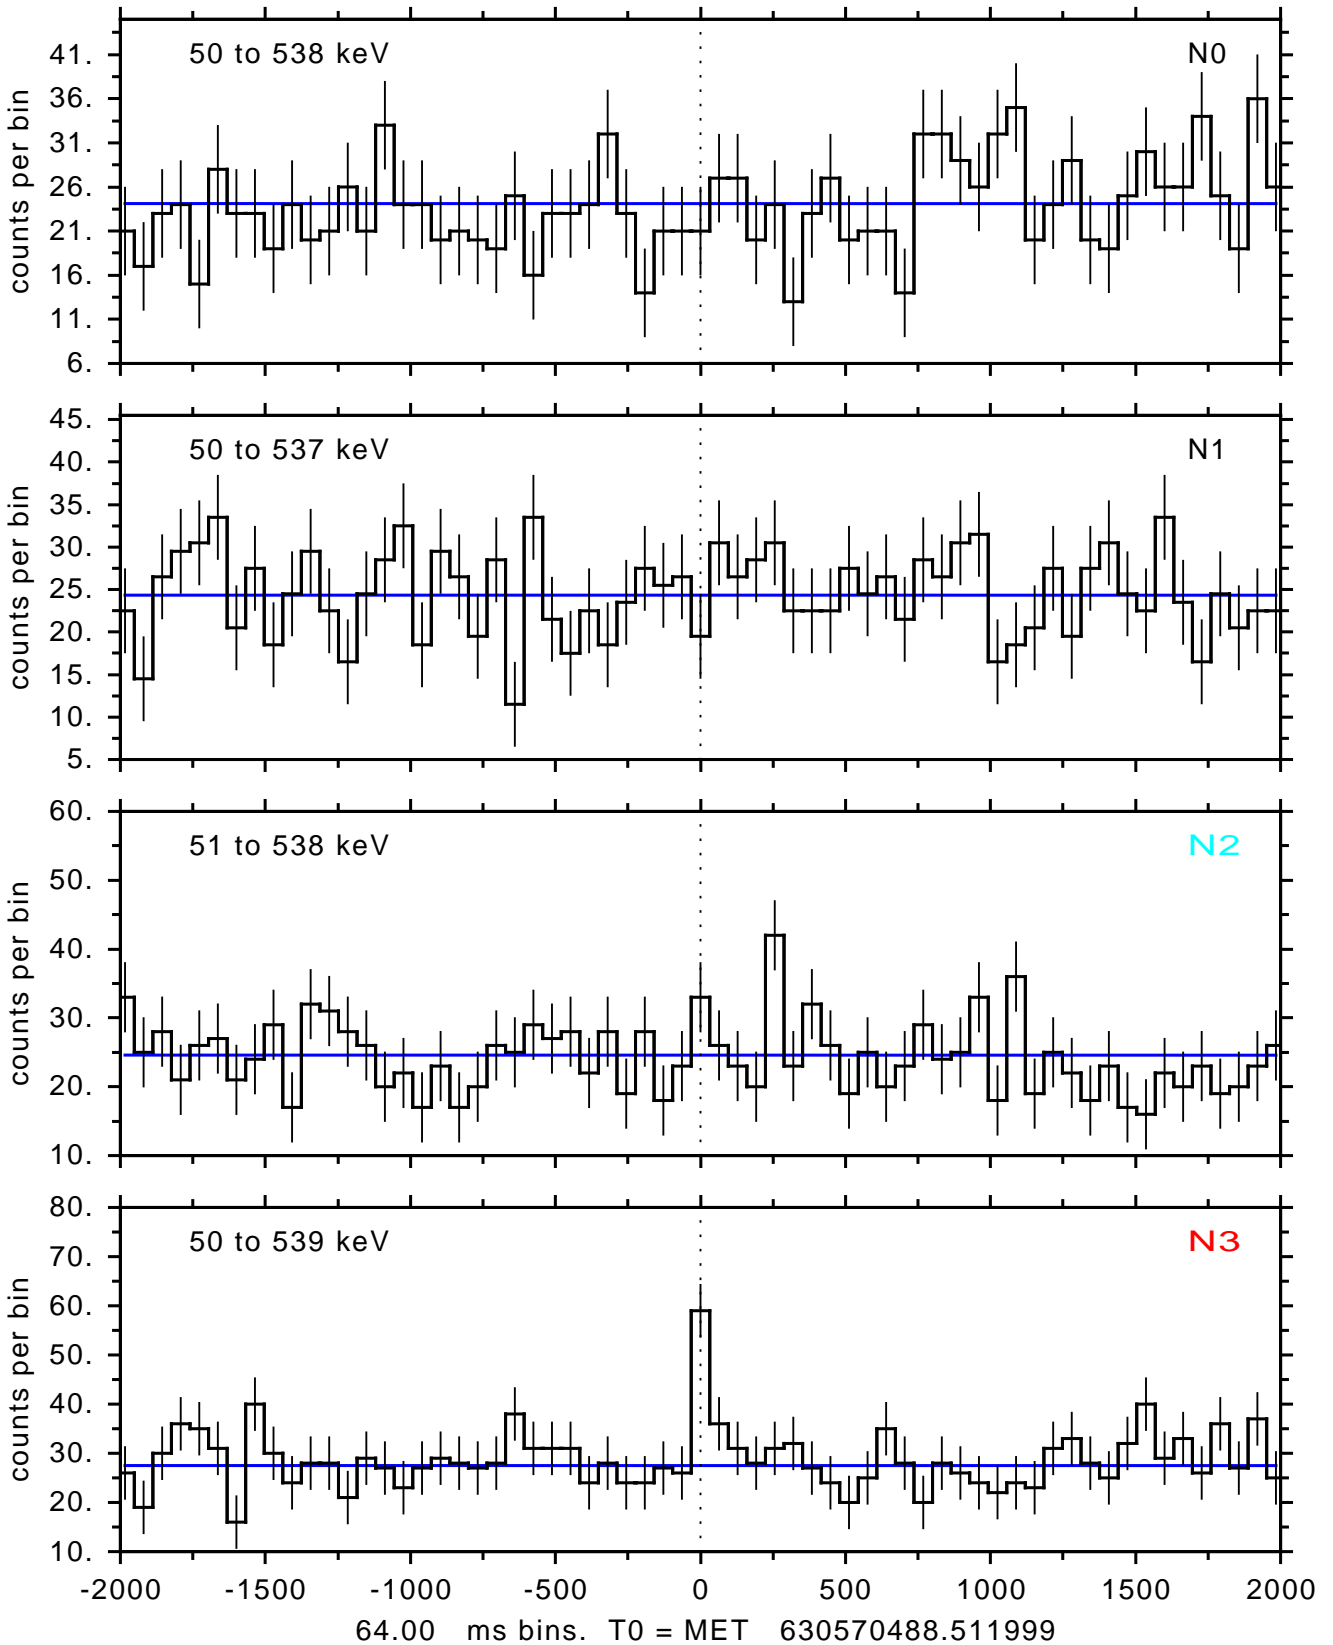

sGRB ver 116b of 2020 Feb 14 run on 2020-12-25 03:35:45
T0 = 630570488.511999 = 2020-12-25 06:28:03.512000
Algr: 2: P01 of F0001: glg_tte_b0_201225_06z_v00

sGRB ver 116b of 2020 Feb 14 run on 2020-12-25 03:35:45
T0 = 630570488.511999 = 2020-12-25 06:28:03.512000
Algr: 2: P01 of F0001: glg_tte_b0_201225_06z_v00