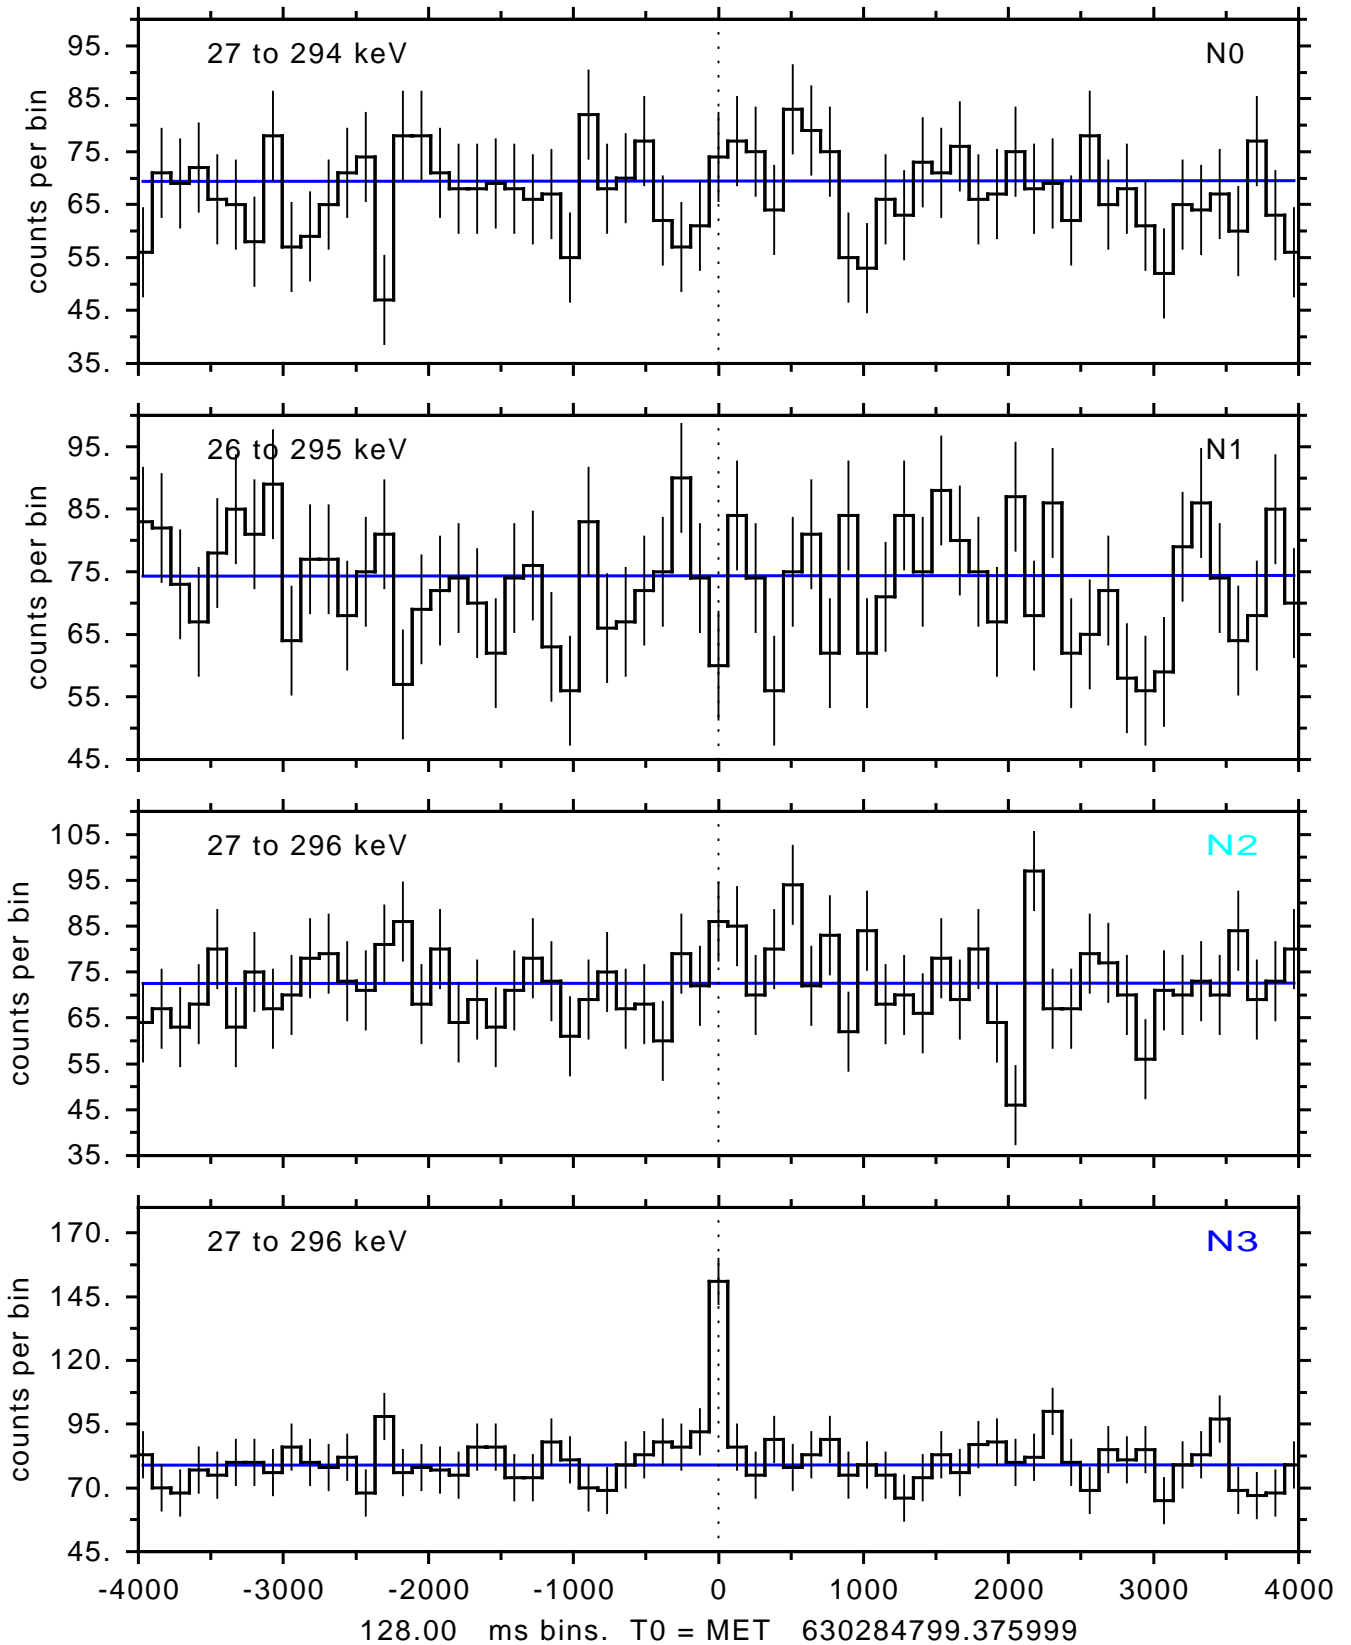

sGRB ver 116b of 2020 Feb 14 run on 2020-12-21 21:37:35
T0 = 630284799.375999 = 2020-12-21 23:06:34.376000
Algr: 3: P01 of F0001: glg_tte_b0_201221_23z_v00

sGRB ver 116b of 2020 Feb 14 run on 2020-12-21 21:37:35
T0 = 630284799.375999 = 2020-12-21 23:06:34.376000
Algr: 3: P01 of F0001: glg_tte_b0_201221_23z_v00