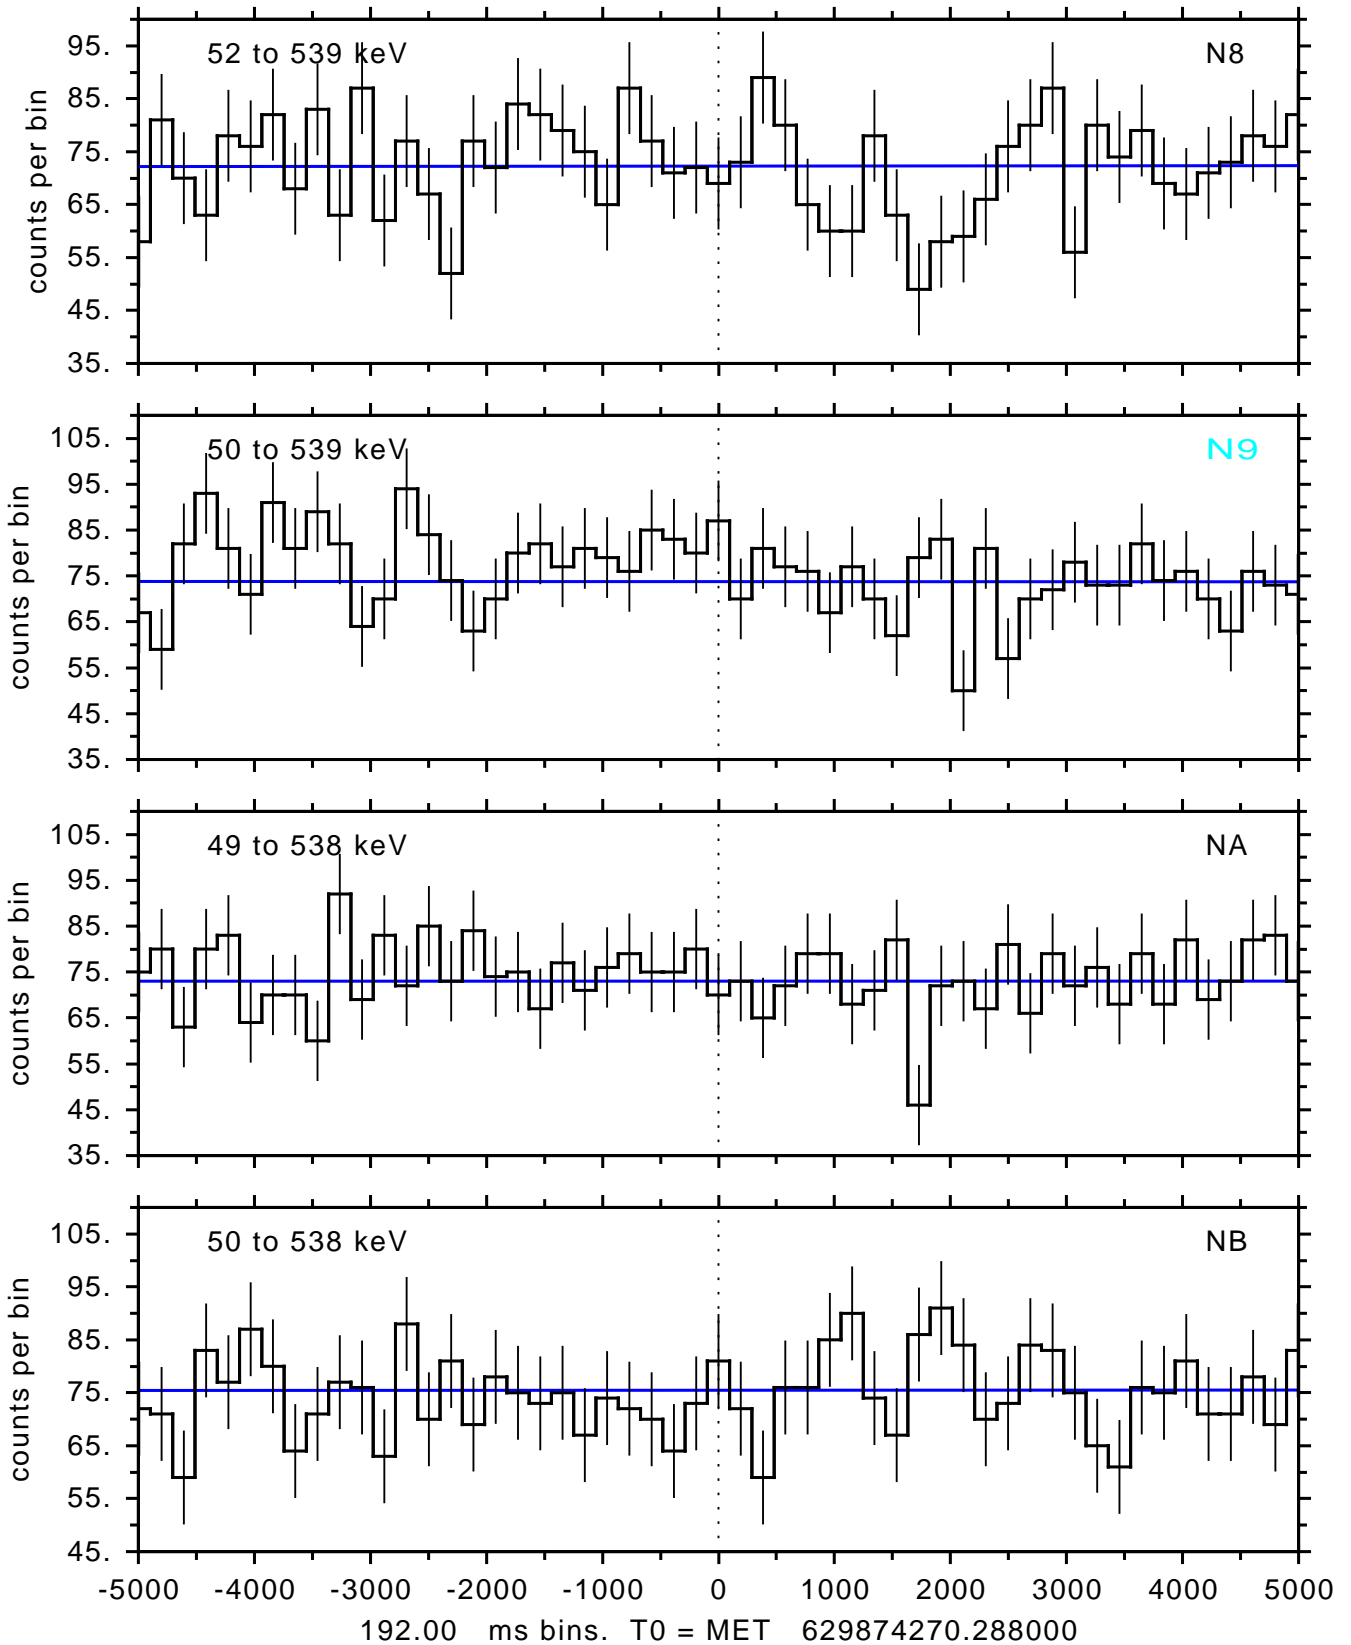

sGRB ver 116b of 2020 Feb 14 run on 2020-12-17 05:00:35  
T0 = 629874270.288000 = 2020-12-17 05:04:25.288000  
Algr: 2: P01 of F0001: glg\_tte\_b0\_201217\_05z\_v00

sGRB ver 116b of 2020 Feb 14 run on 2020-12-17 05:00:35  
T0 = 629874270.288000 = 2020-12-17 05:04:25.288000  
Algr: 2: P01 of F0001: glg\_tte\_b0\_201217\_05z\_v00