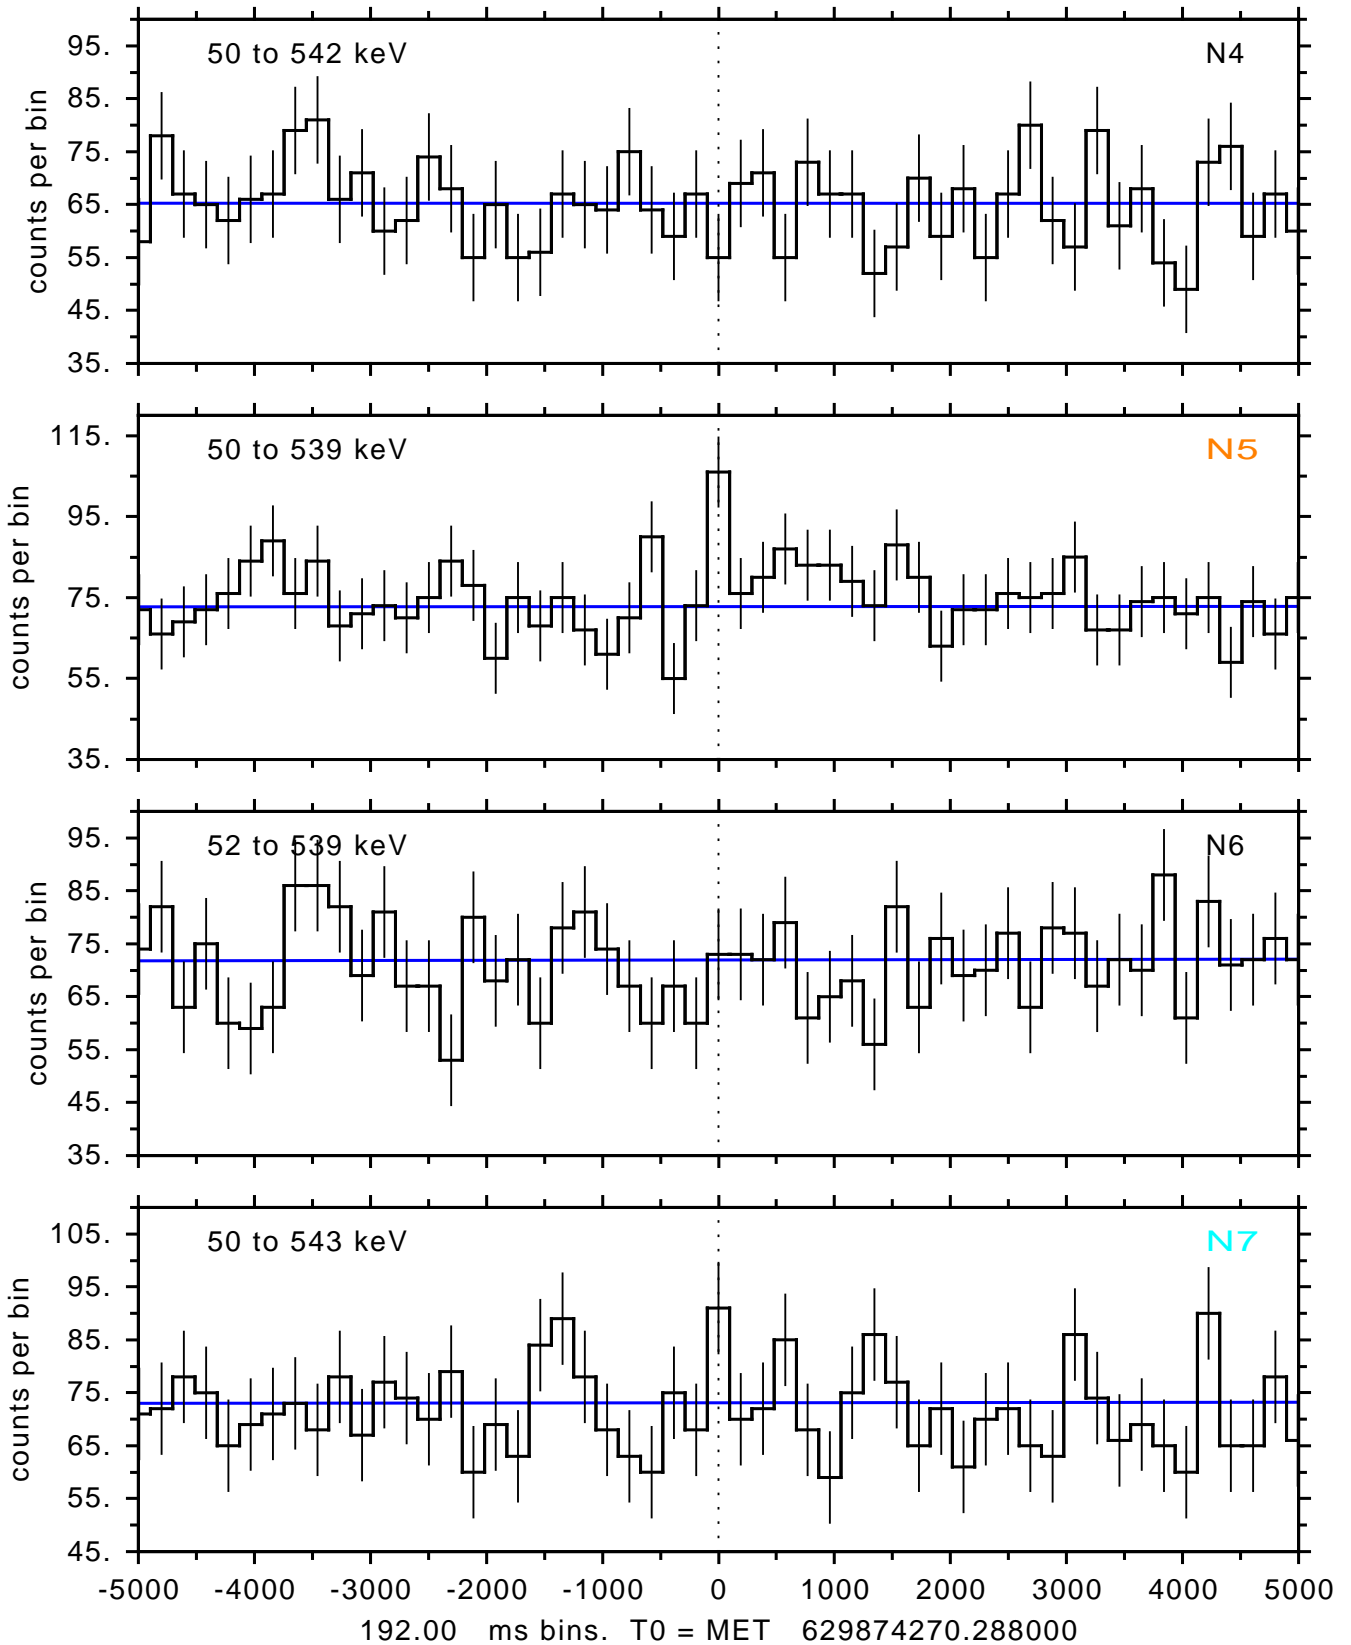

sGRB ver 116b of 2020 Feb 14 run on 2020-12-17 05:00:35  
T0 = 629874270.288000 = 2020-12-17 05:04:25.288000  
Algr: 2: P01 of F0001: glg\_tte\_b0\_201217\_05z\_v00

sGRB ver 116b of 2020 Feb 14 run on 2020-12-17 05:00:35  
T0 = 629874270.288000 = 2020-12-17 05:04:25.288000  
Algr: 2: P01 of F0001: glg\_tte\_b0\_201217\_05z\_v00