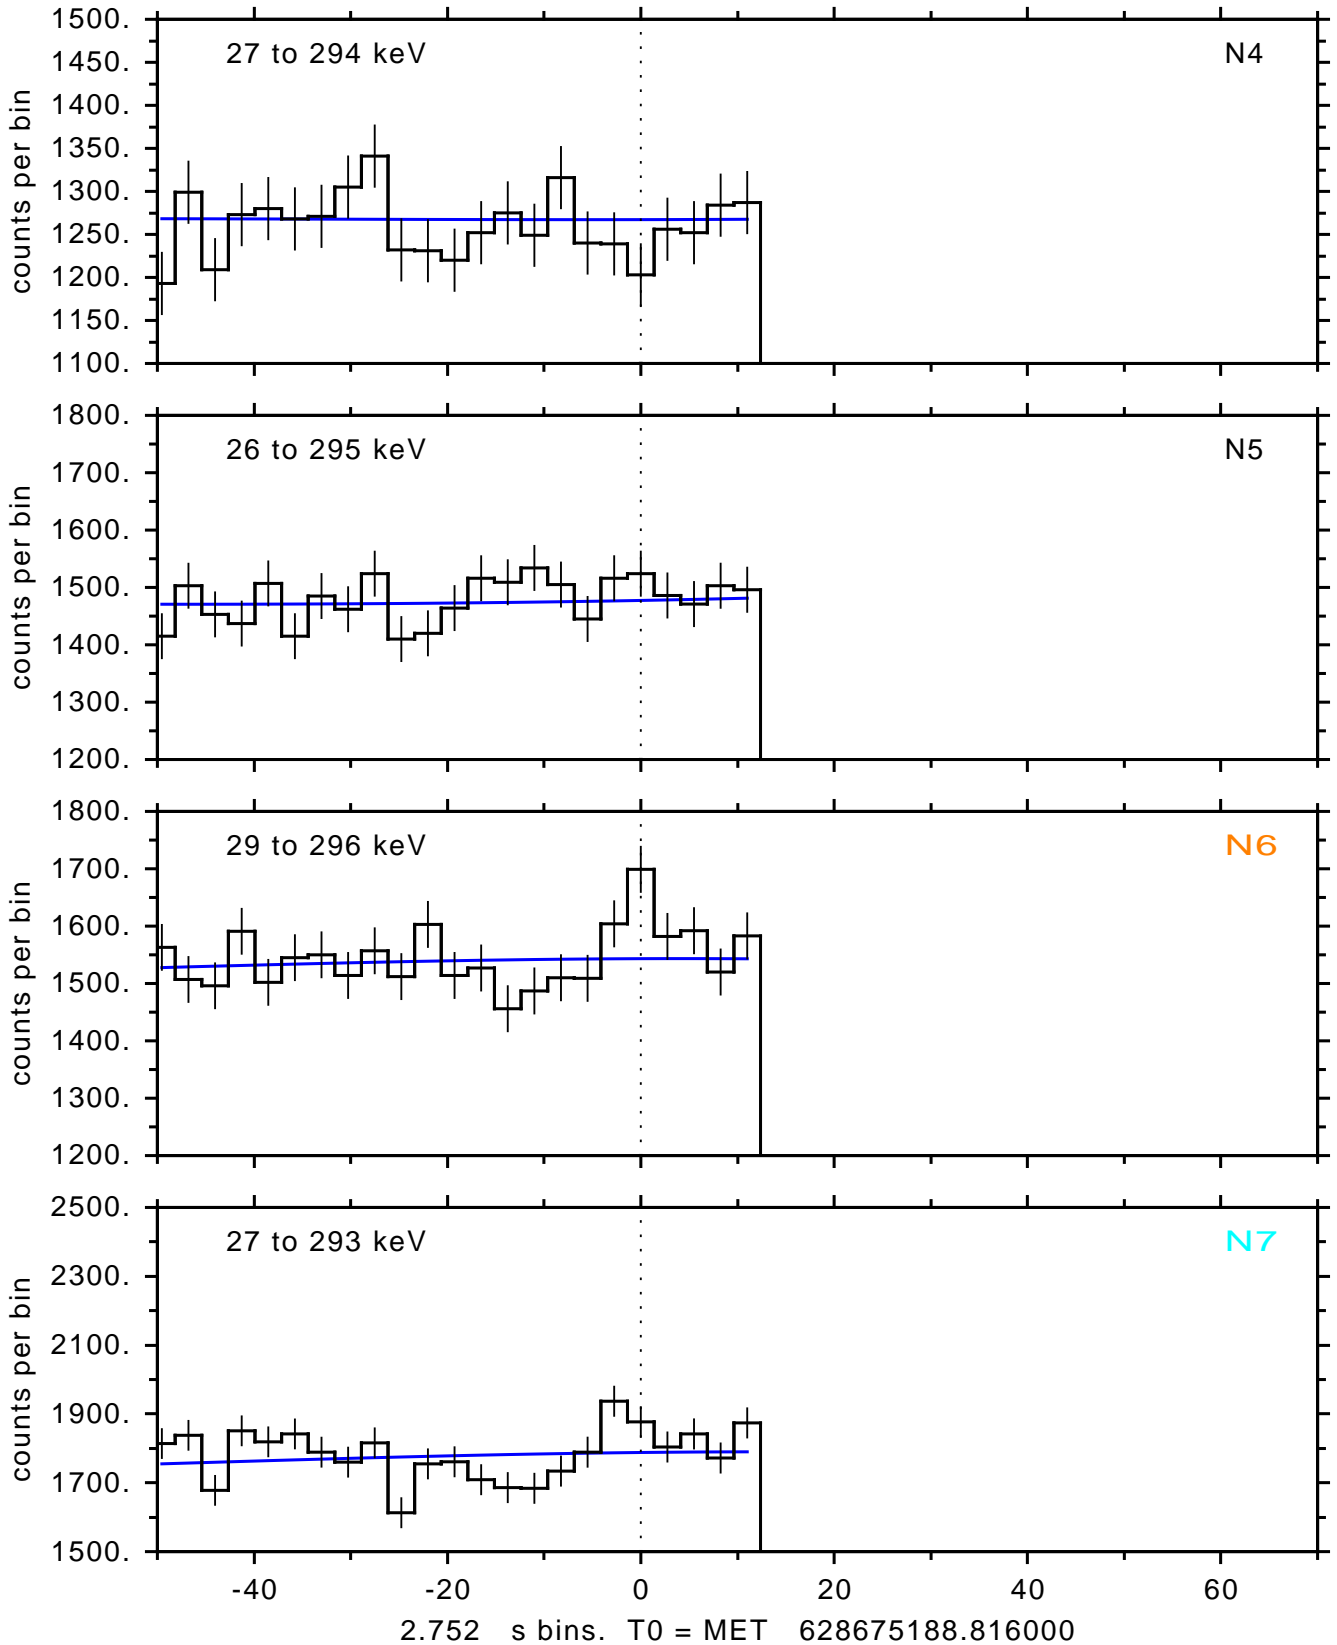

sGRB ver 116b of 2020 Feb 14 run on 2020-12-03 04:05:42
T0 = 628675188.816000 = 2020-12-03 07:59:43.816000
Algr: 3: P07 of F0001: glg_tte_b0_201203_07z_v00

sGRB ver 116b of 2020 Feb 14 run on 2020-12-03 04:05:42
T0 = 628675188.816000 = 2020-12-03 07:59:43.816000
Algr: 3: P07 of F0001: glg_tte_b0_201203_07z_v00