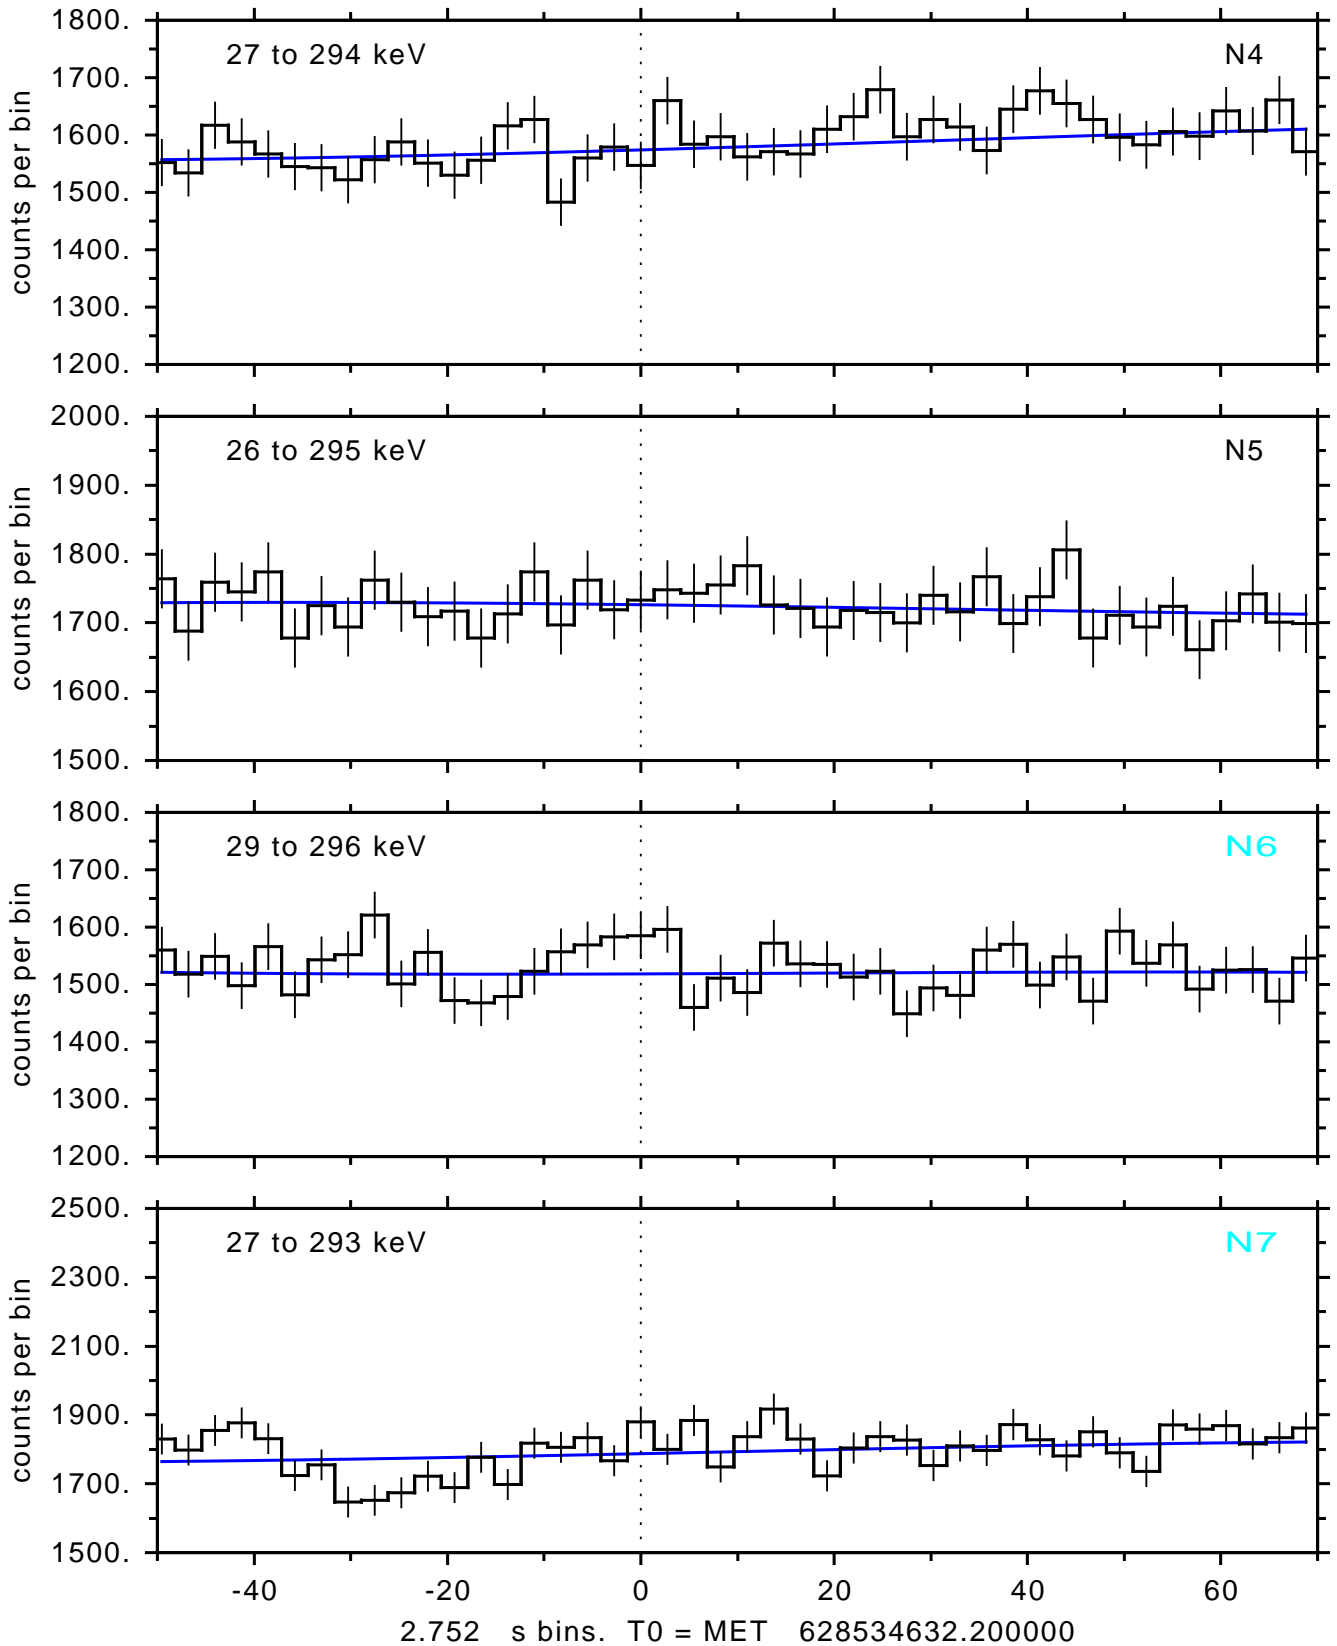

sGRB ver 116b of 2020 Feb 14 run on 2020-12-01 13:37:47
T0 = 628534632.200000 = 2020-12-01 16:57:07.200000
Algr: 3: P18 of F0001: glg_tte_b0_201201_16z_v00

sGRB ver 116b of 2020 Feb 14 run on 2020-12-01 13:37:47
T0 = 628534632.200000 = 2020-12-01 16:57:07.200000
Algr: 3: P18 of F0001: glg_tte_b0_201201_16z_v00