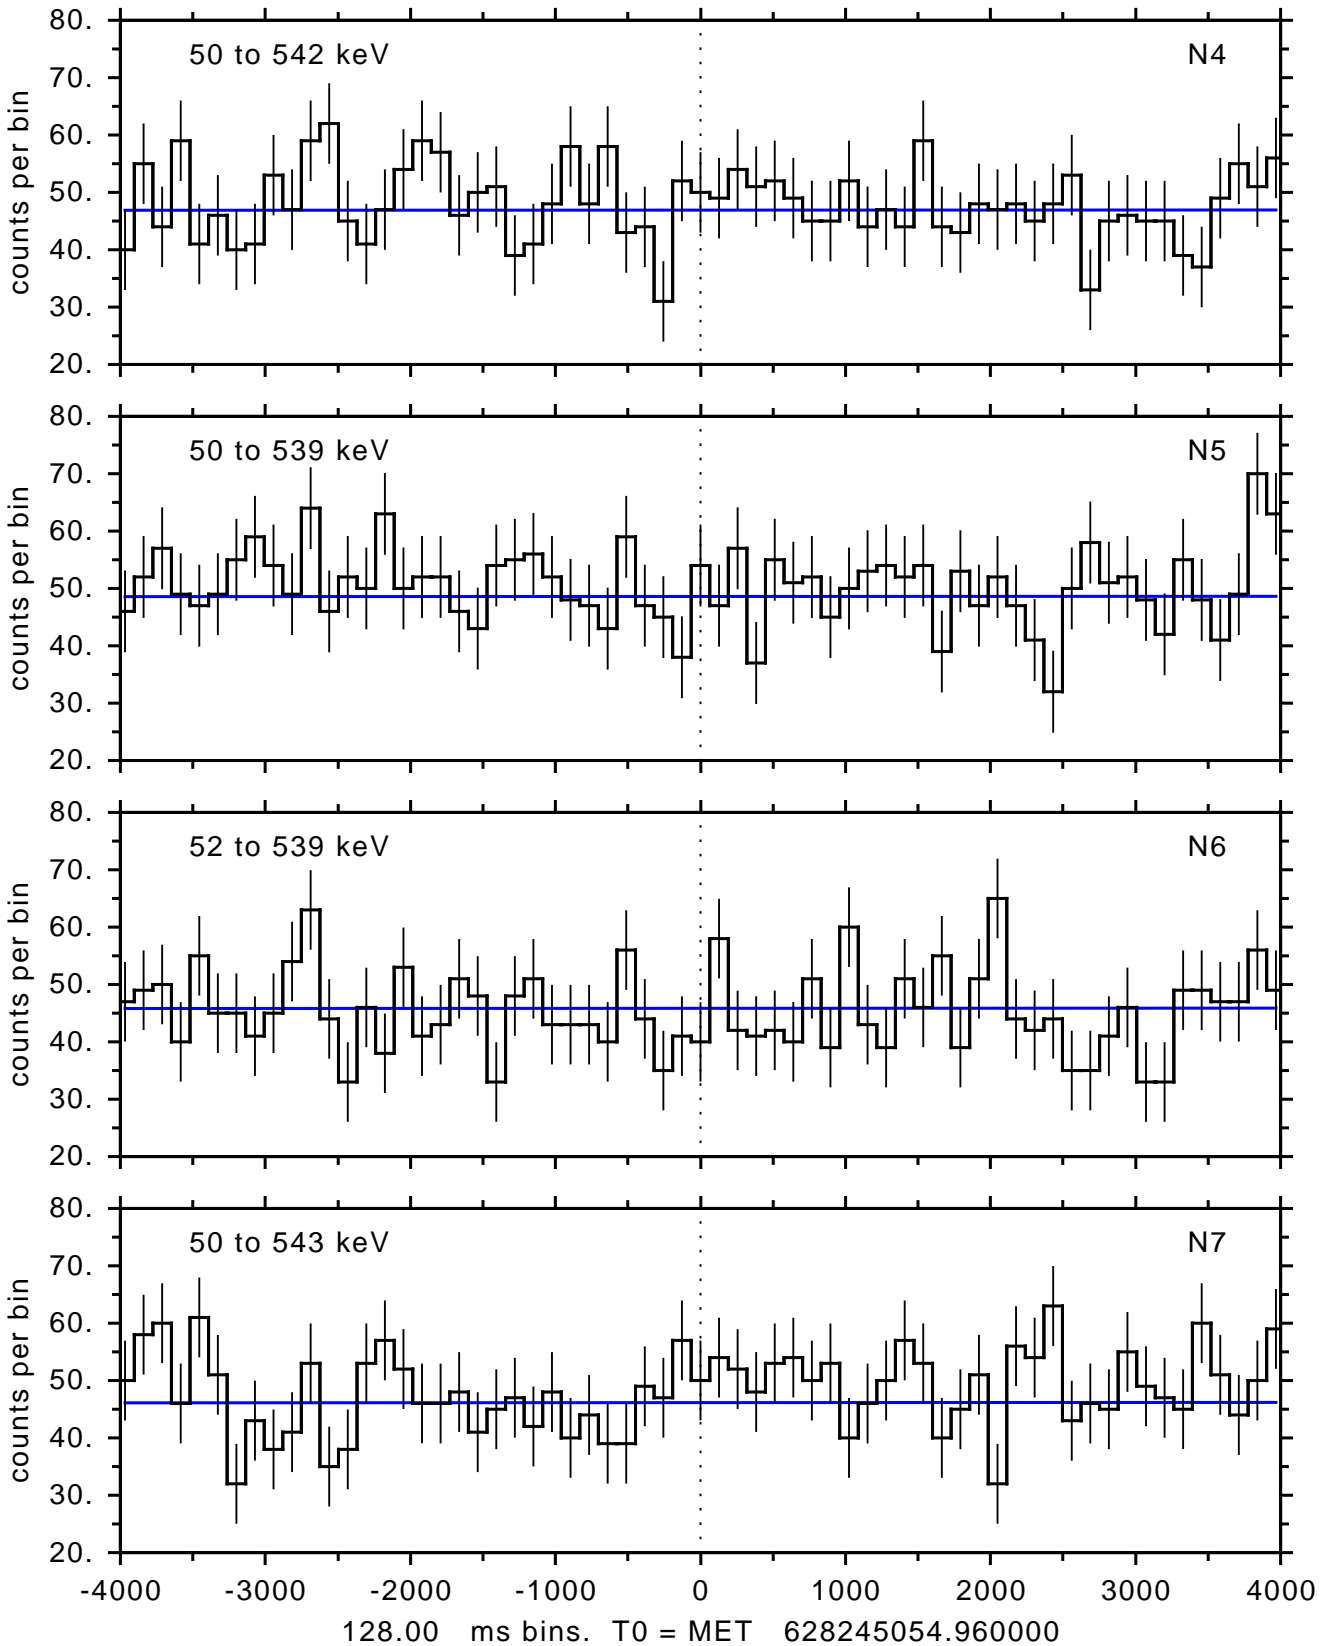

sGRB ver 116b of 2020 Feb 14 run on 2020-11-28 06:00:44
T0 = 62824504.960000 = 2020-11-28 08:30:49.960000
Algr: 2: P08 of F0001: glg_tte_b0_201128_08z_v00

sGRB ver 116b of 2020 Feb 14 run on 2020-11-28 06:00:44
T0 = 628245054.960000 = 2020-11-28 08:30:49.960000
Algr: 2: P08 of F0001: glg_tte_b0_201128_08z_v00