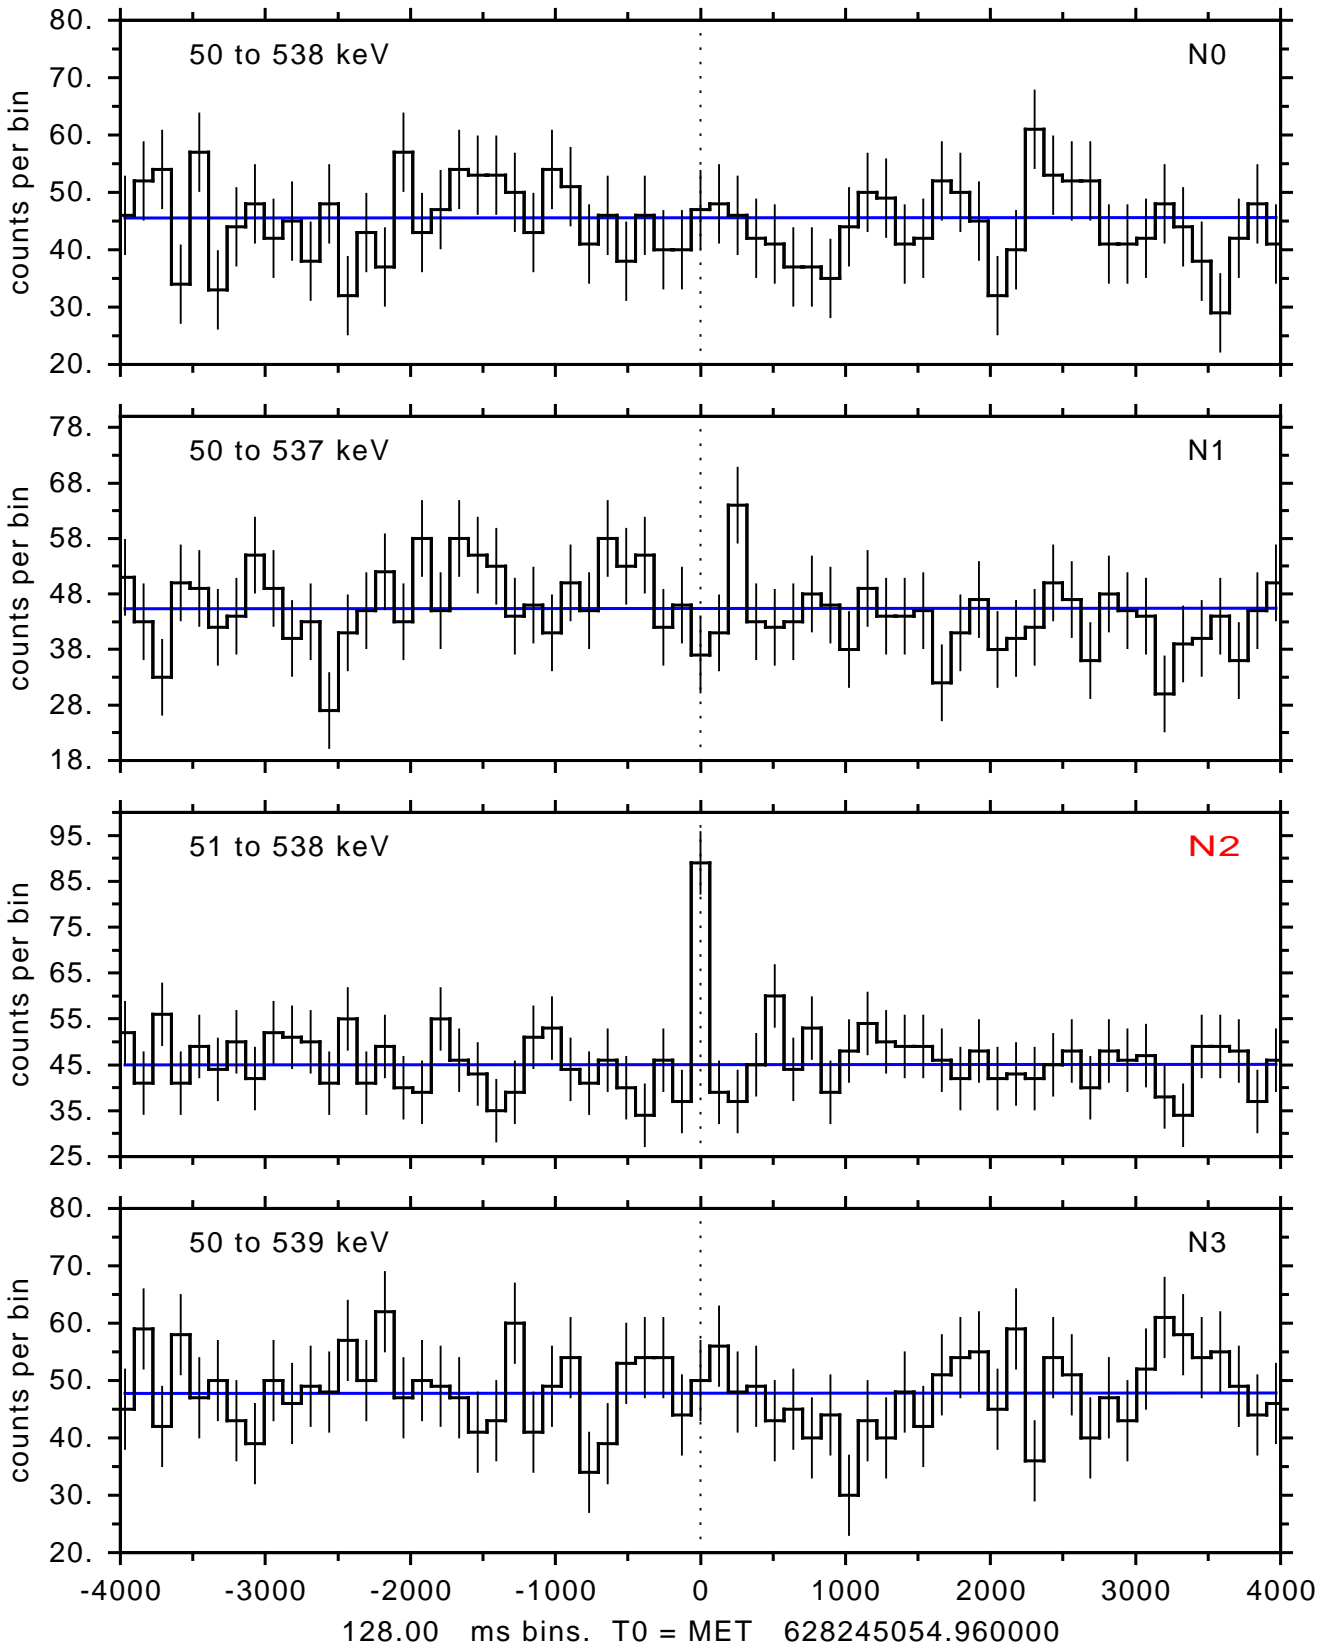

sGRB ver 116b of 2020 Feb 14 run on 2020-11-28 06:00:44
T0 = 62824504.960000 = 2020-11-28 08:30:49.960000
Algr: 2: P08 of F0001: glg_tte_b0_201128_08z_v00

sGRB ver 116b of 2020 Feb 14 run on 2020-11-28 06:00:44
T0 = 628245054.960000 = 2020-11-28 08:30:49.960000
Algr: 2: P08 of F0001: glg_tte_b0_201128_08z_v00