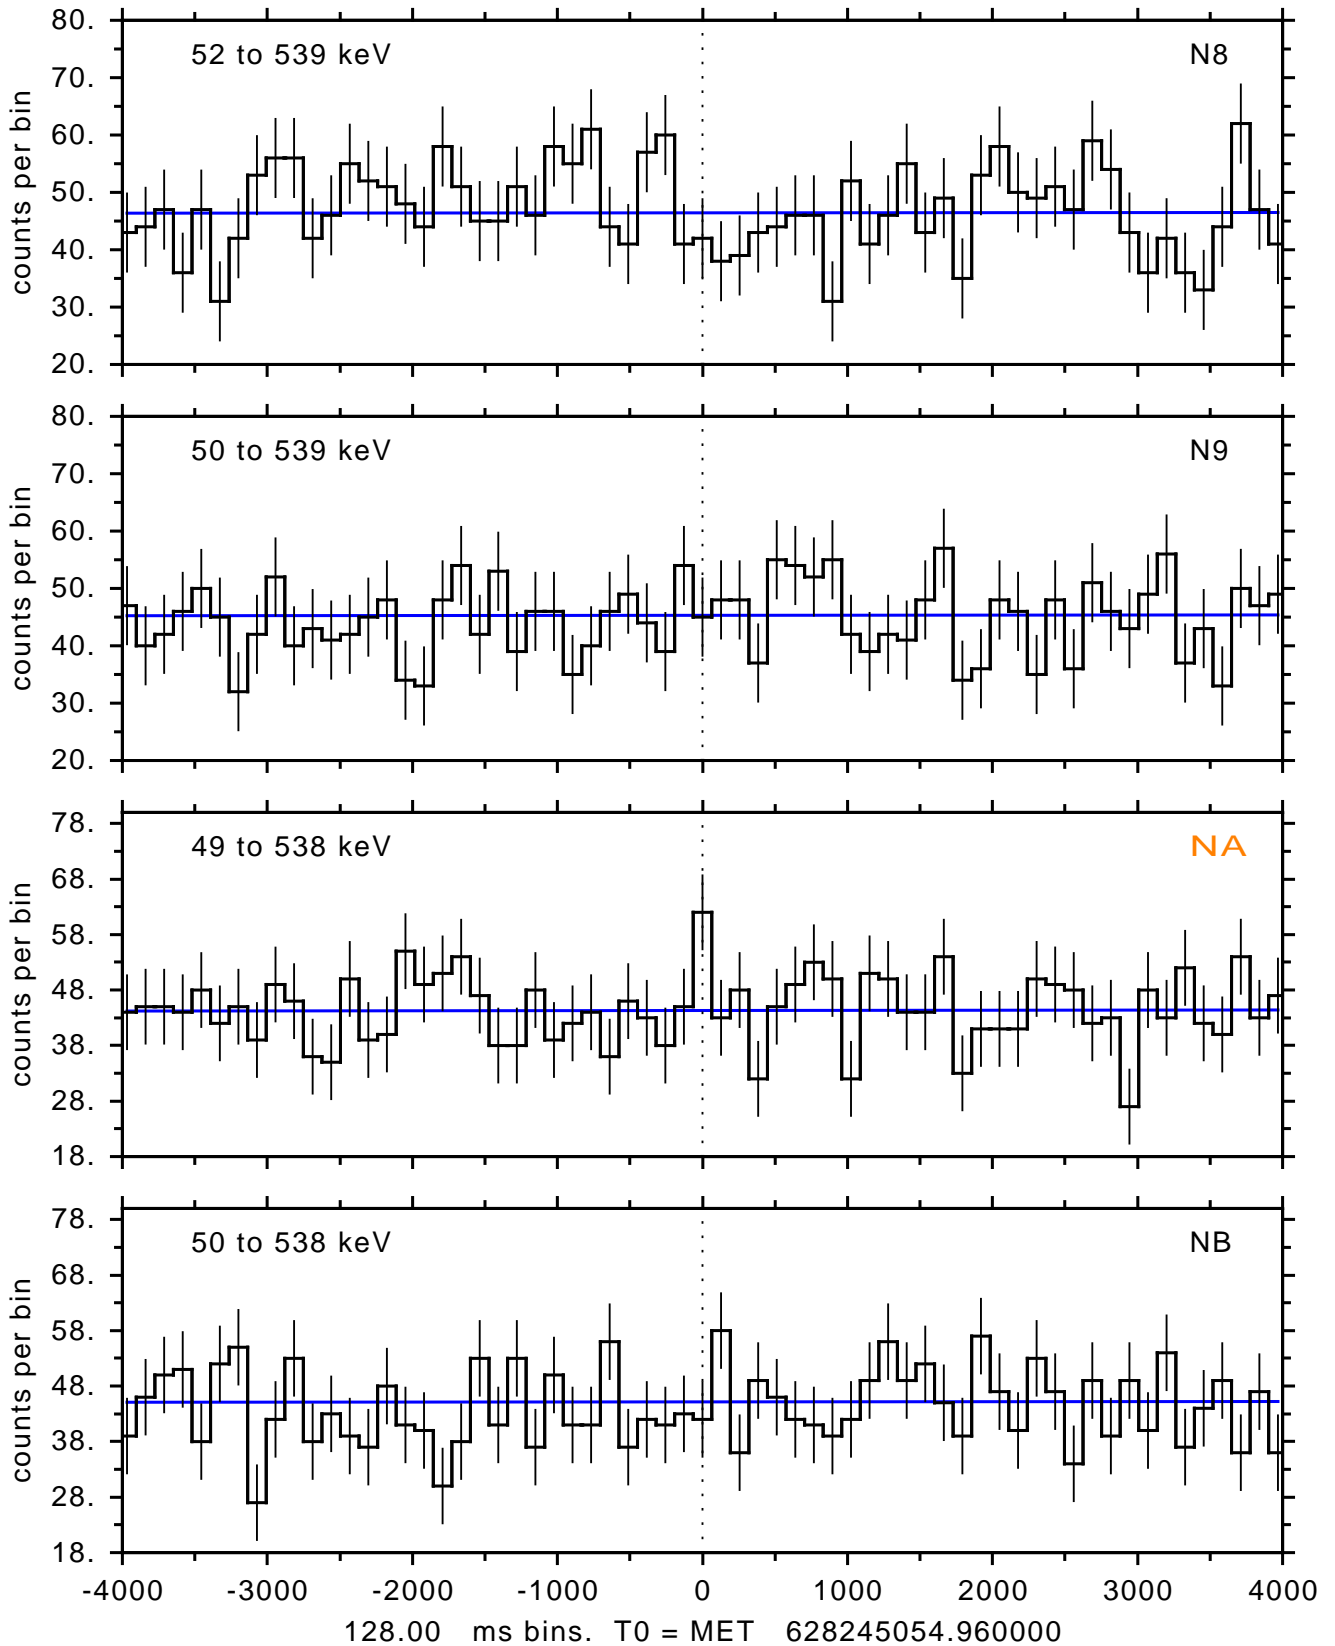

sGRB ver 116b of 2020 Feb 14 run on 2020-11-28 06:00:44
T0 = 62824504.960000 = 2020-11-28 08:30:49.960000
Algr: 2: P08 of F0001: glg_tte_b0_201128_08z_v00

sGRB ver 116b of 2020 Feb 14 run on 2020-11-28 06:00:44
T0 = 628245054.960000 = 2020-11-28 08:30:49.960000
Algr: 2: P08 of F0001: glg_tte_b0_201128_08z_v00