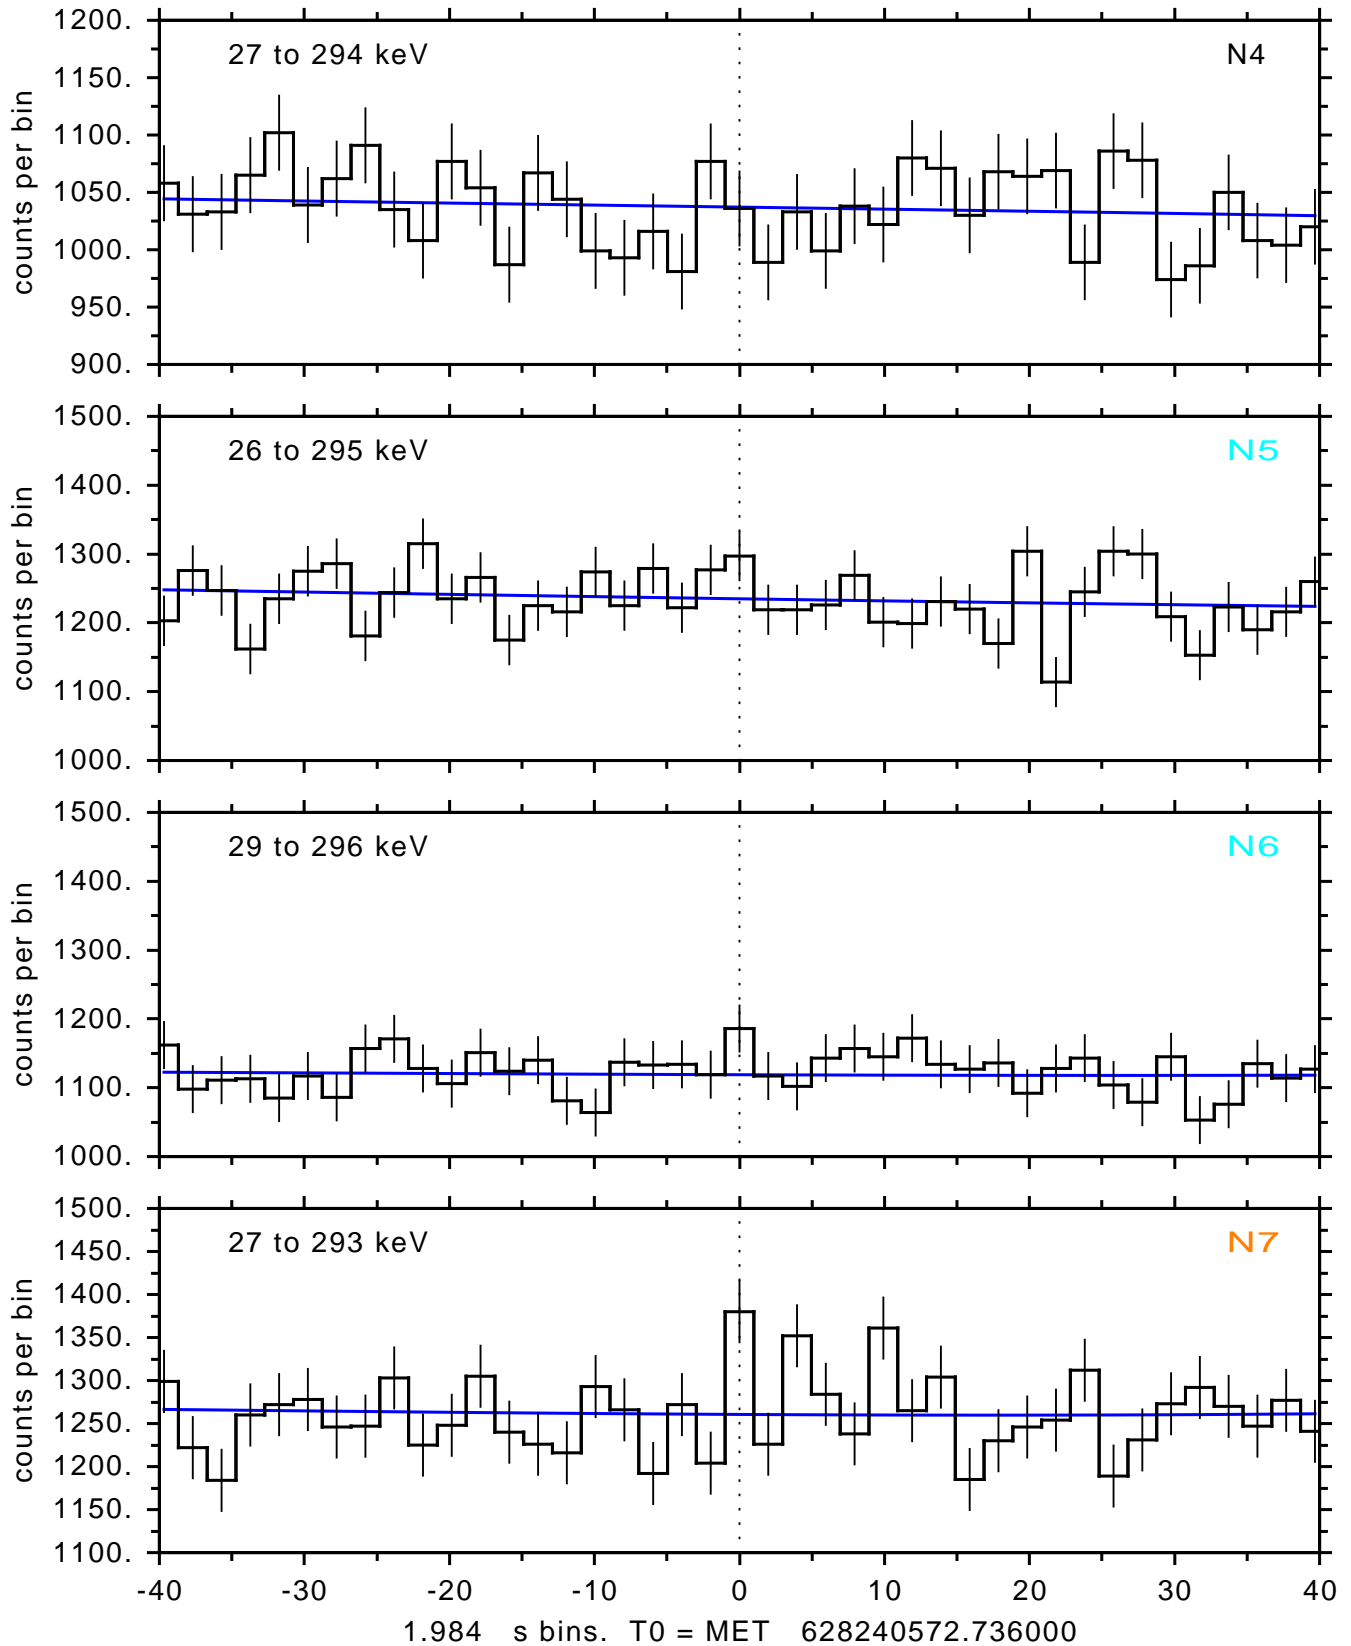

sGRB ver 116b of 2020 Feb 14 run on 2020-11-28 04:50:27  
T0 = 628240572.736000 = 2020-11-28 07:16:07.736000  
Algr: 3: P14 of F0001: glg\_tte\_b0\_201128\_07z\_v00

sGRB ver 116b of 2020 Feb 14 run on 2020-11-28 04:50:27  
T0 = 628240572.736000 = 2020-11-28 07:16:07.736000  
Algr: 3: P14 of F0001: glg\_tte\_b0\_201128\_07z\_v00