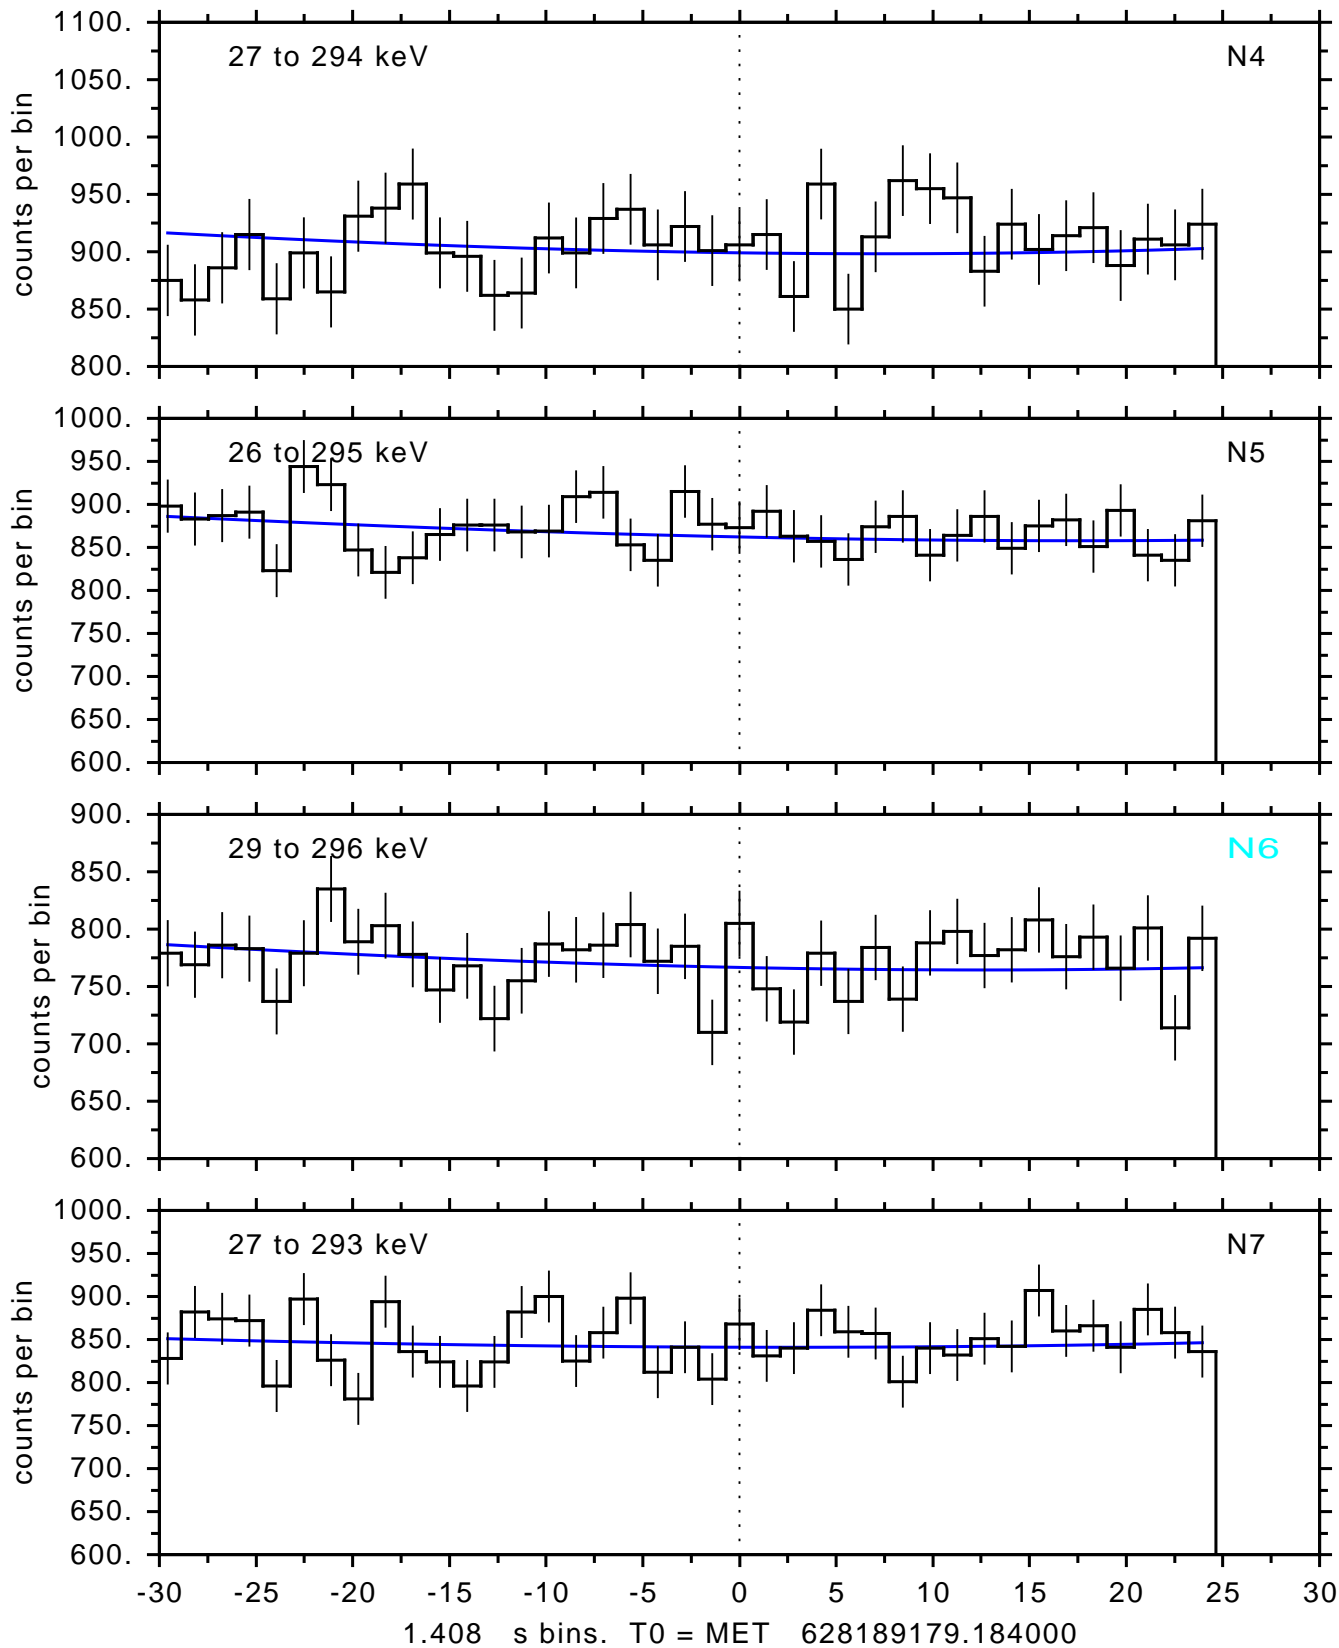

sGRB ver 116b of 2020 Feb 14 run on 2020-11-27 12:50:34
T0 = 628189179.184000 = 2020-11-27 16:59:34.184000
Algr: 3: P10 of F0001: glg_tte_b0_201127_16z_v00

sGRB ver 116b of 2020 Feb 14 run on 2020-11-27 12:50:34

T0 = 628189179.184000 = 2020-11-27 16:59:34.184000

Algr: 3: P10 of F0001: glg_tte_b0_201127_16z_v00

sGRB ver 116b of 2020 Feb 14 run on 2020-11-27 12:50:34
T0 = 628189179.184000 = 2020-11-27 16:59:34.184000
Algr: 3: P10 of F0001: glg_tte_b0_201127_16z_v00

sGRB ver 116b of 2020 Feb 14 run on 2020-11-27 12:50:34
T0 = 628189179.184000 = 2020-11-27 16:59:34.184000
Algr: 3: P10 of F0001: glg_tte_b0_201127_16z_v00