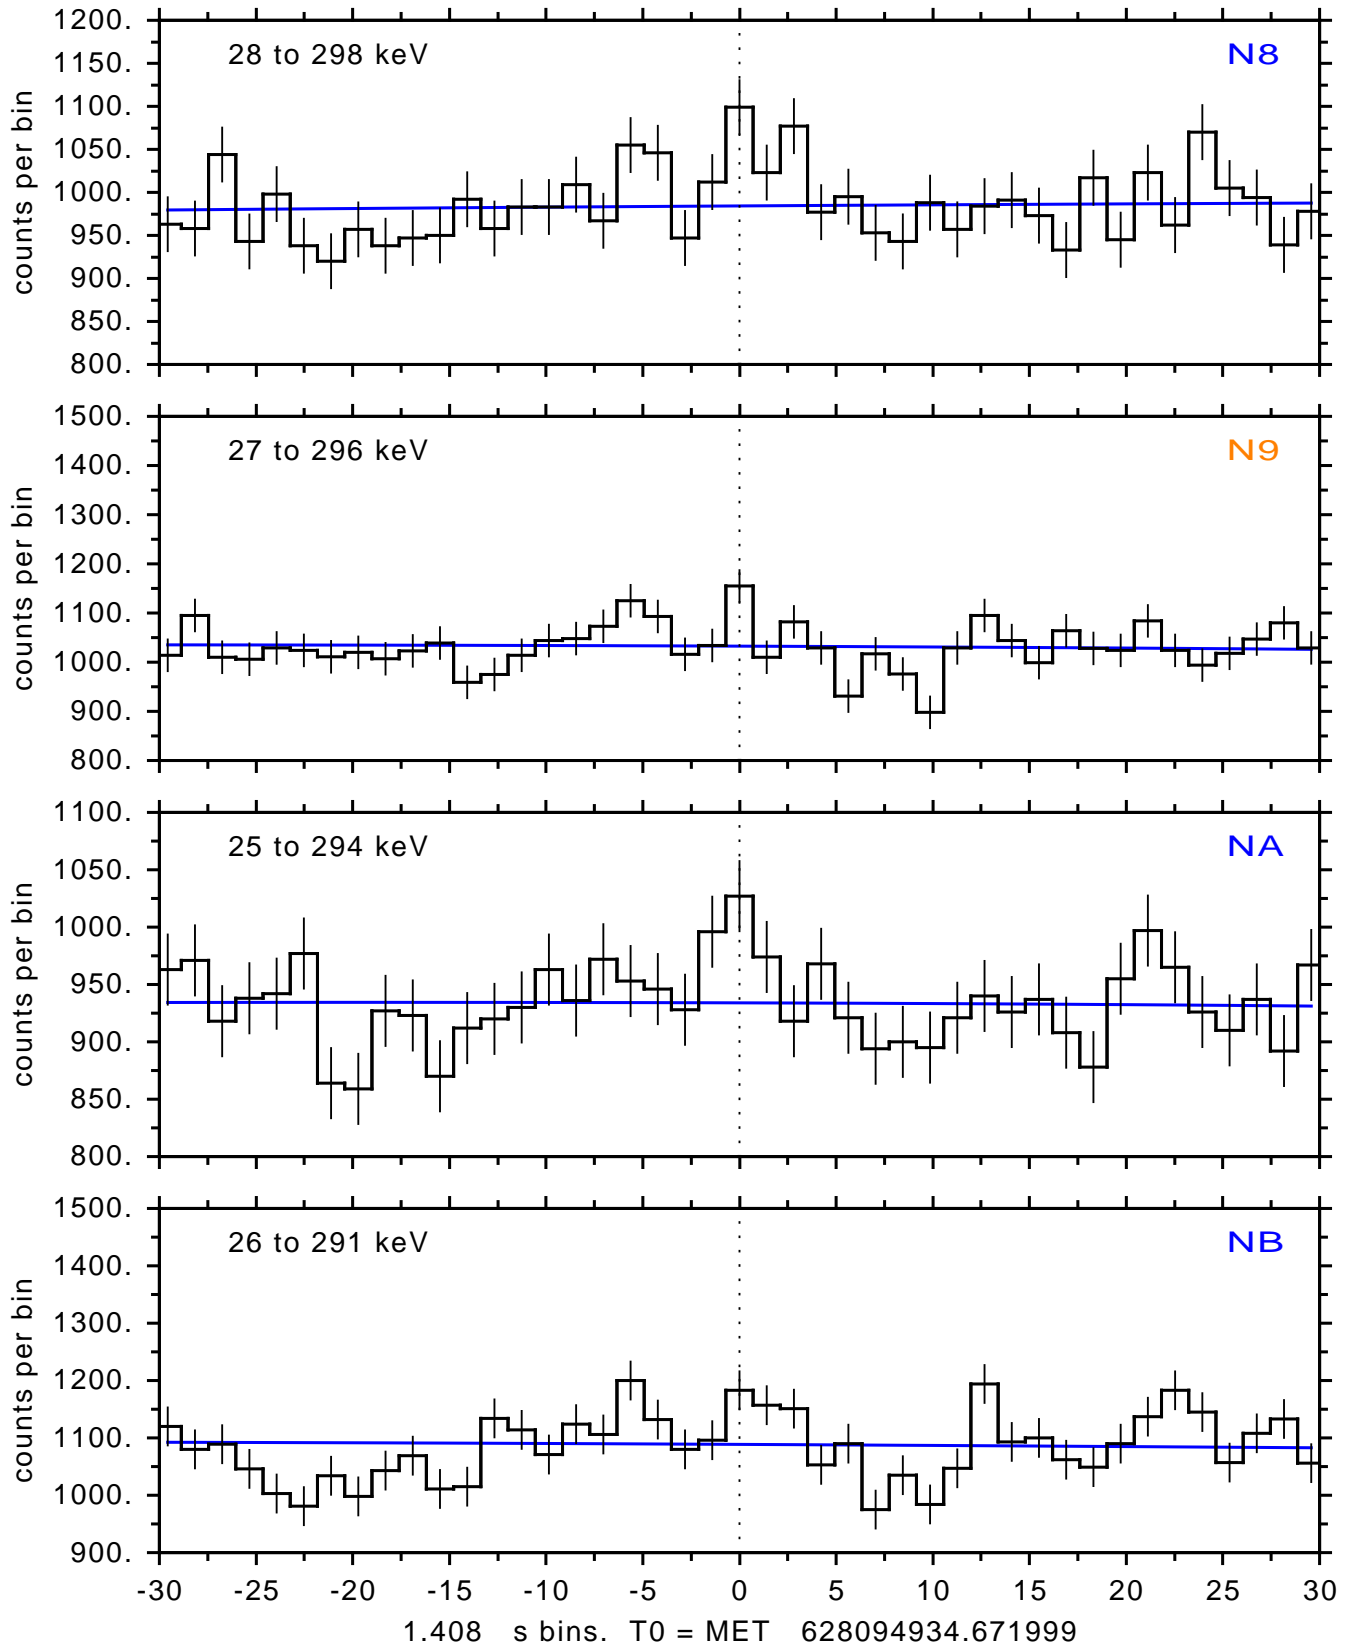

sGRB ver 116b of 2020 Feb 14 run on 2020-11-26 15:05:43
T0 = 628094934.671999 = 2020-11-26 14:48:49.672000
Algr: 3: P19 of F0001: glg_tte_b0_201126_14z_v00

sGRB ver 116b of 2020 Feb 14 run on 2020-11-26 15:05:43
T0 = 628094934.671999 = 2020-11-26 14:48:49.672000
Algr: 3: P19 of F0001: glg_tte_b0_201126_14z_v00