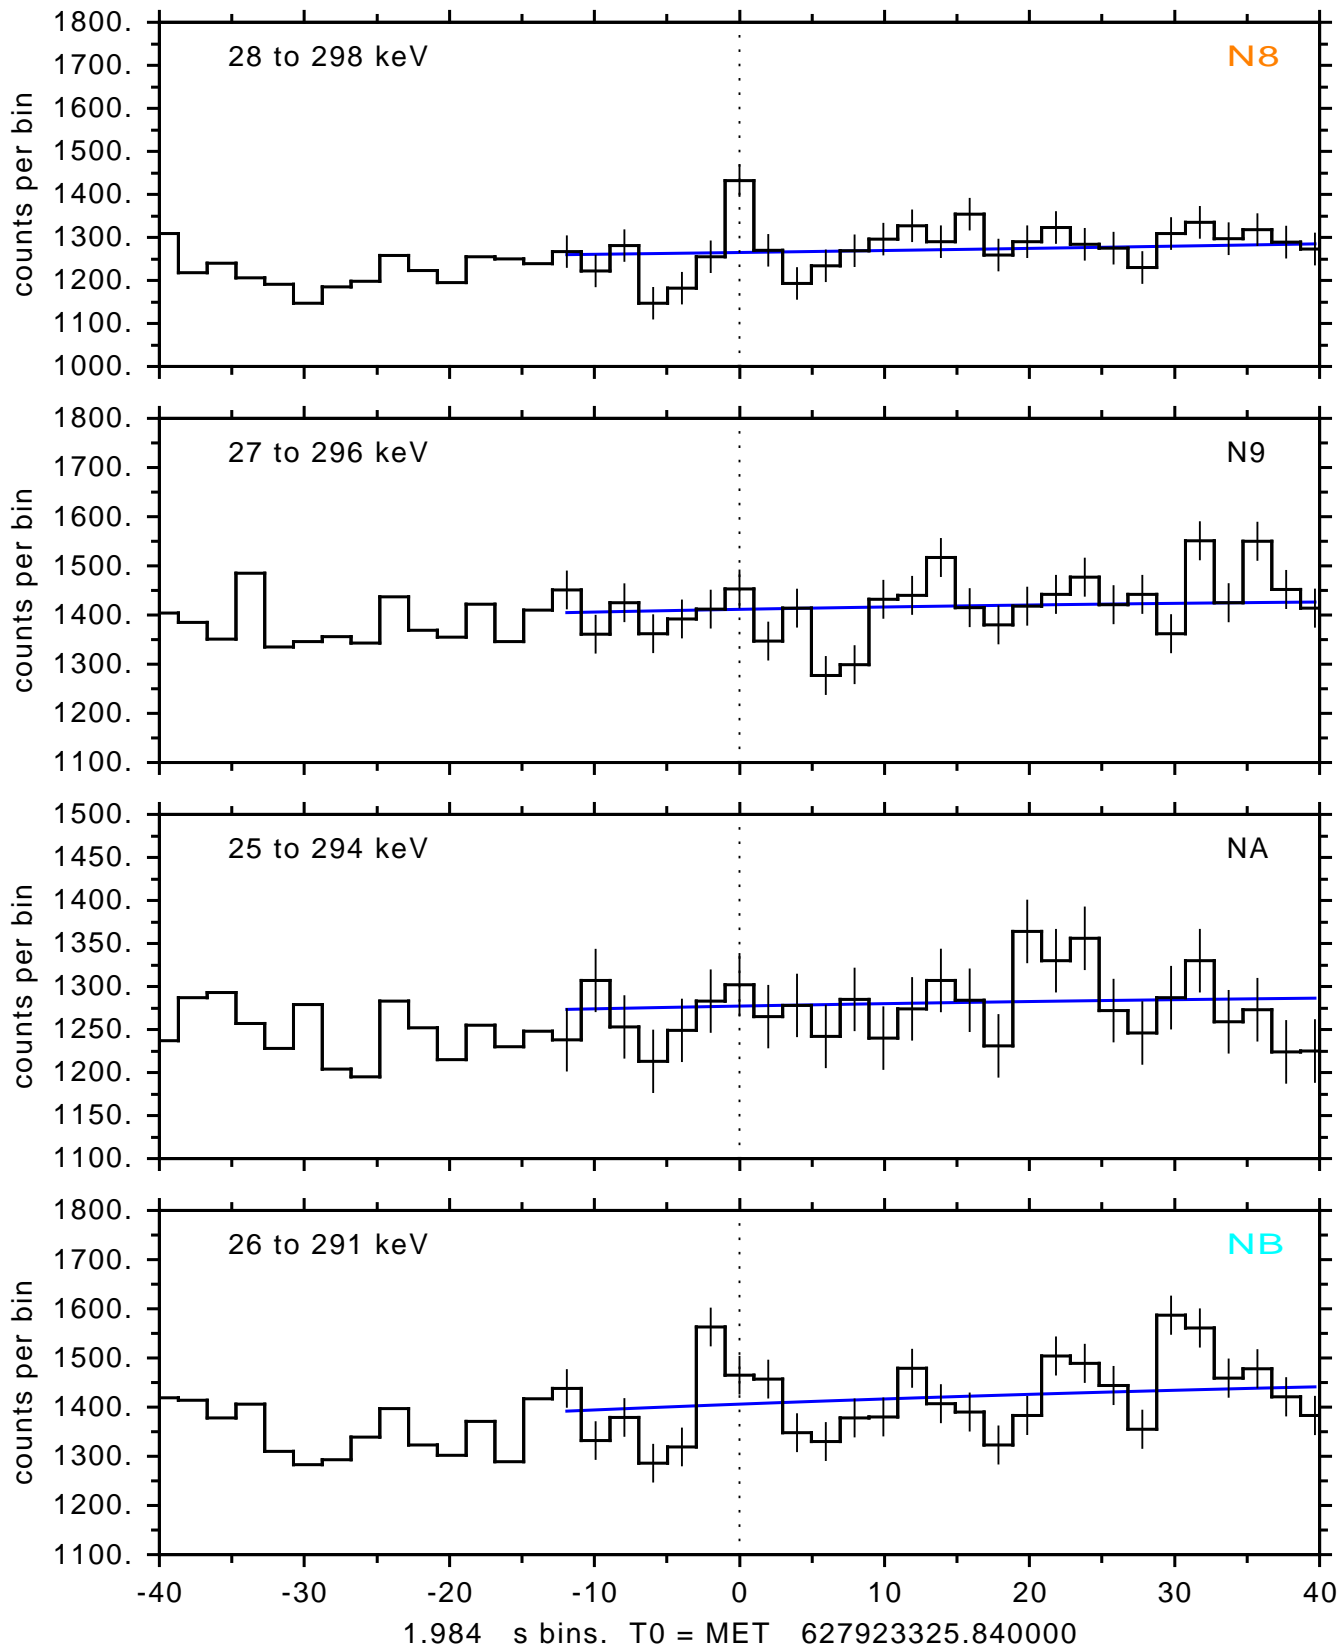

sGRB ver 116b of 2020 Feb 14 run on 2020-11-24 14:09:20
T0 = 627923325.840000 = 2020-11-24 15:08:40.840000
Algr: 3: P07 of F0001: glg_tte_b0_201124_15z_v00

sGRB ver 116b of 2020 Feb 14 run on 2020-11-24 14:09:20
T0 = 627923325.840000 = 2020-11-24 15:08:40.840000
Algr: 3: P07 of F0001: glg_tte_b0_201124_15z_v00