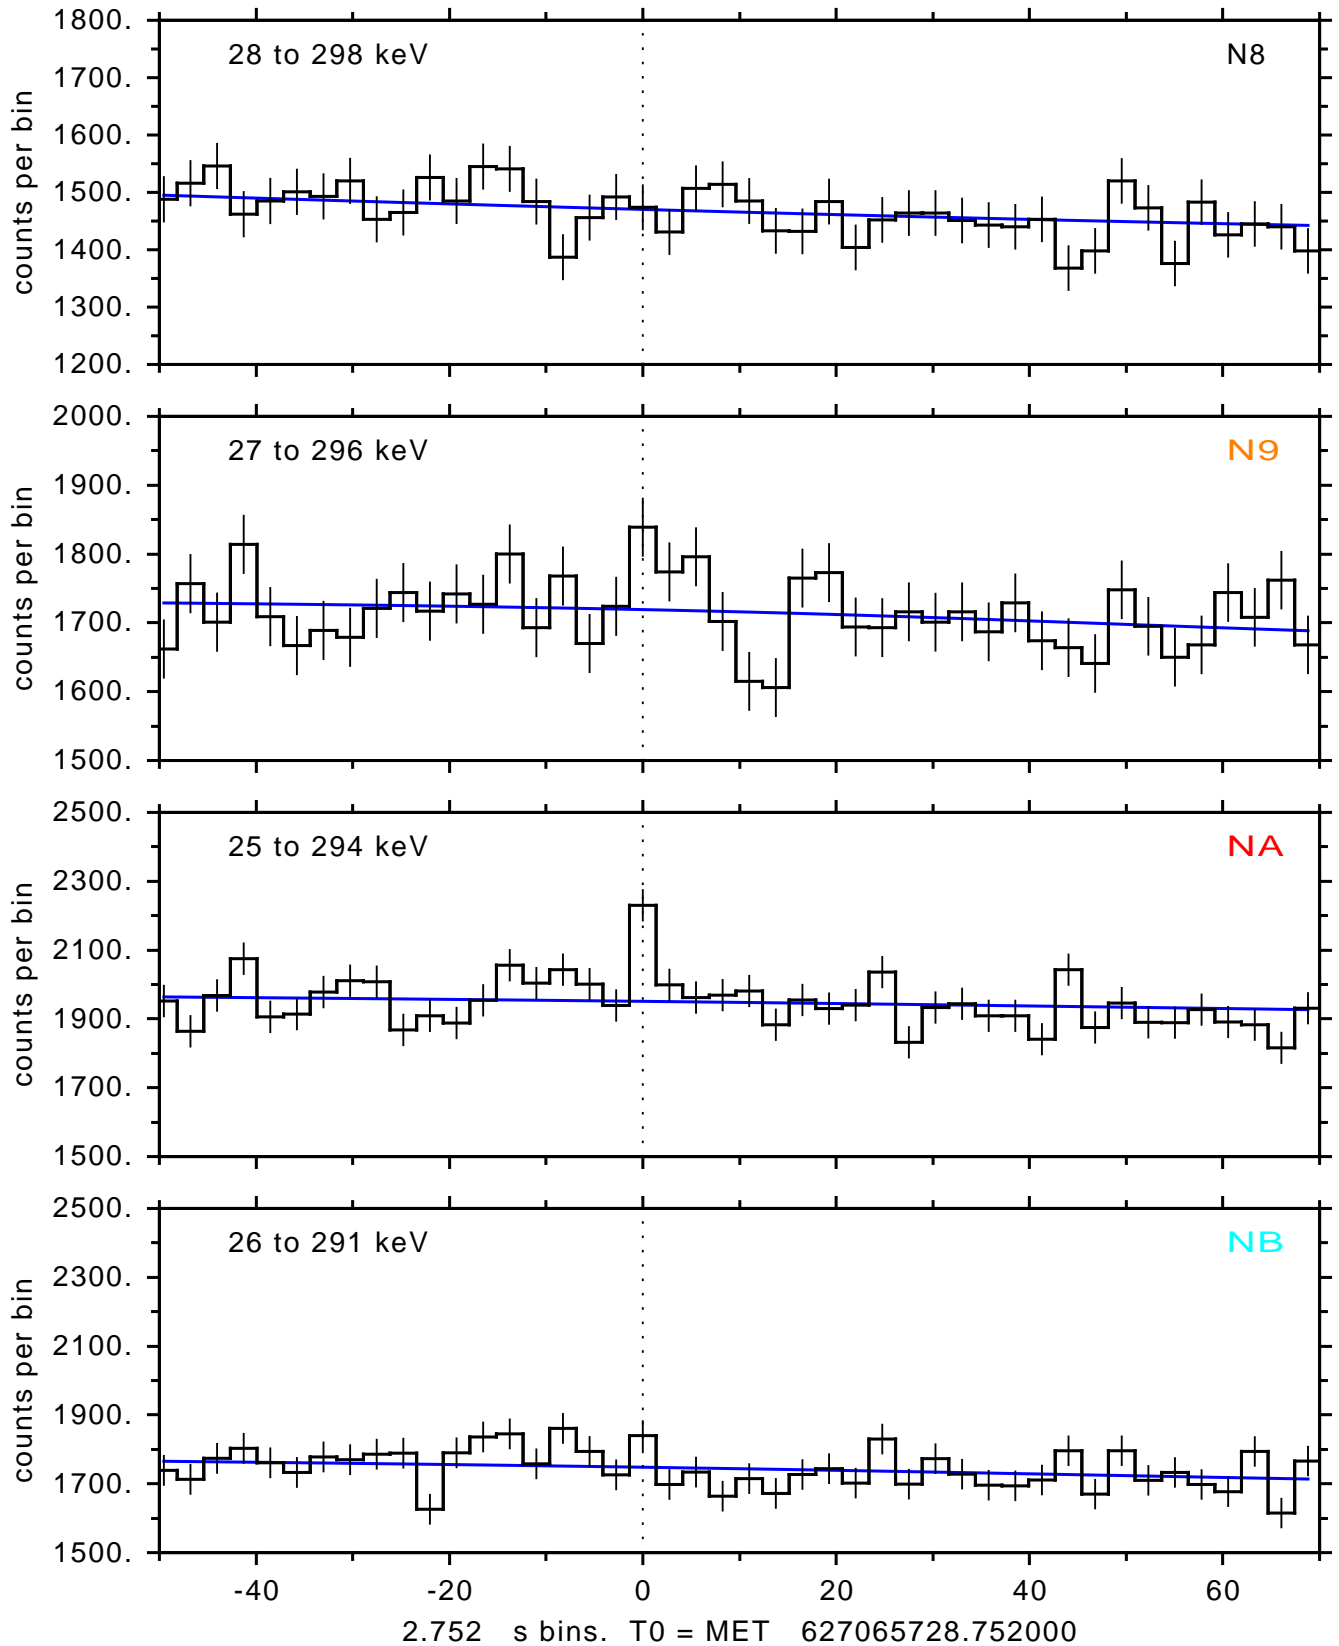

sGRB ver 116b of 2020 Feb 14 run on 2020-11-14 13:06:12
T0 = 627065728.752000 = 2020-11-14 16:55:23.752000
Algr: 3: P10 of F0001: glg_tte_b0_201114_16z_v00

sGRB ver 116b of 2020 Feb 14 run on 2020-11-14 13:06:12
T0 = 627065728.752000 = 2020-11-14 16:55:23.752000
Algr: 3: P10 of F0001: glg_tte_b0_201114_16z_v00