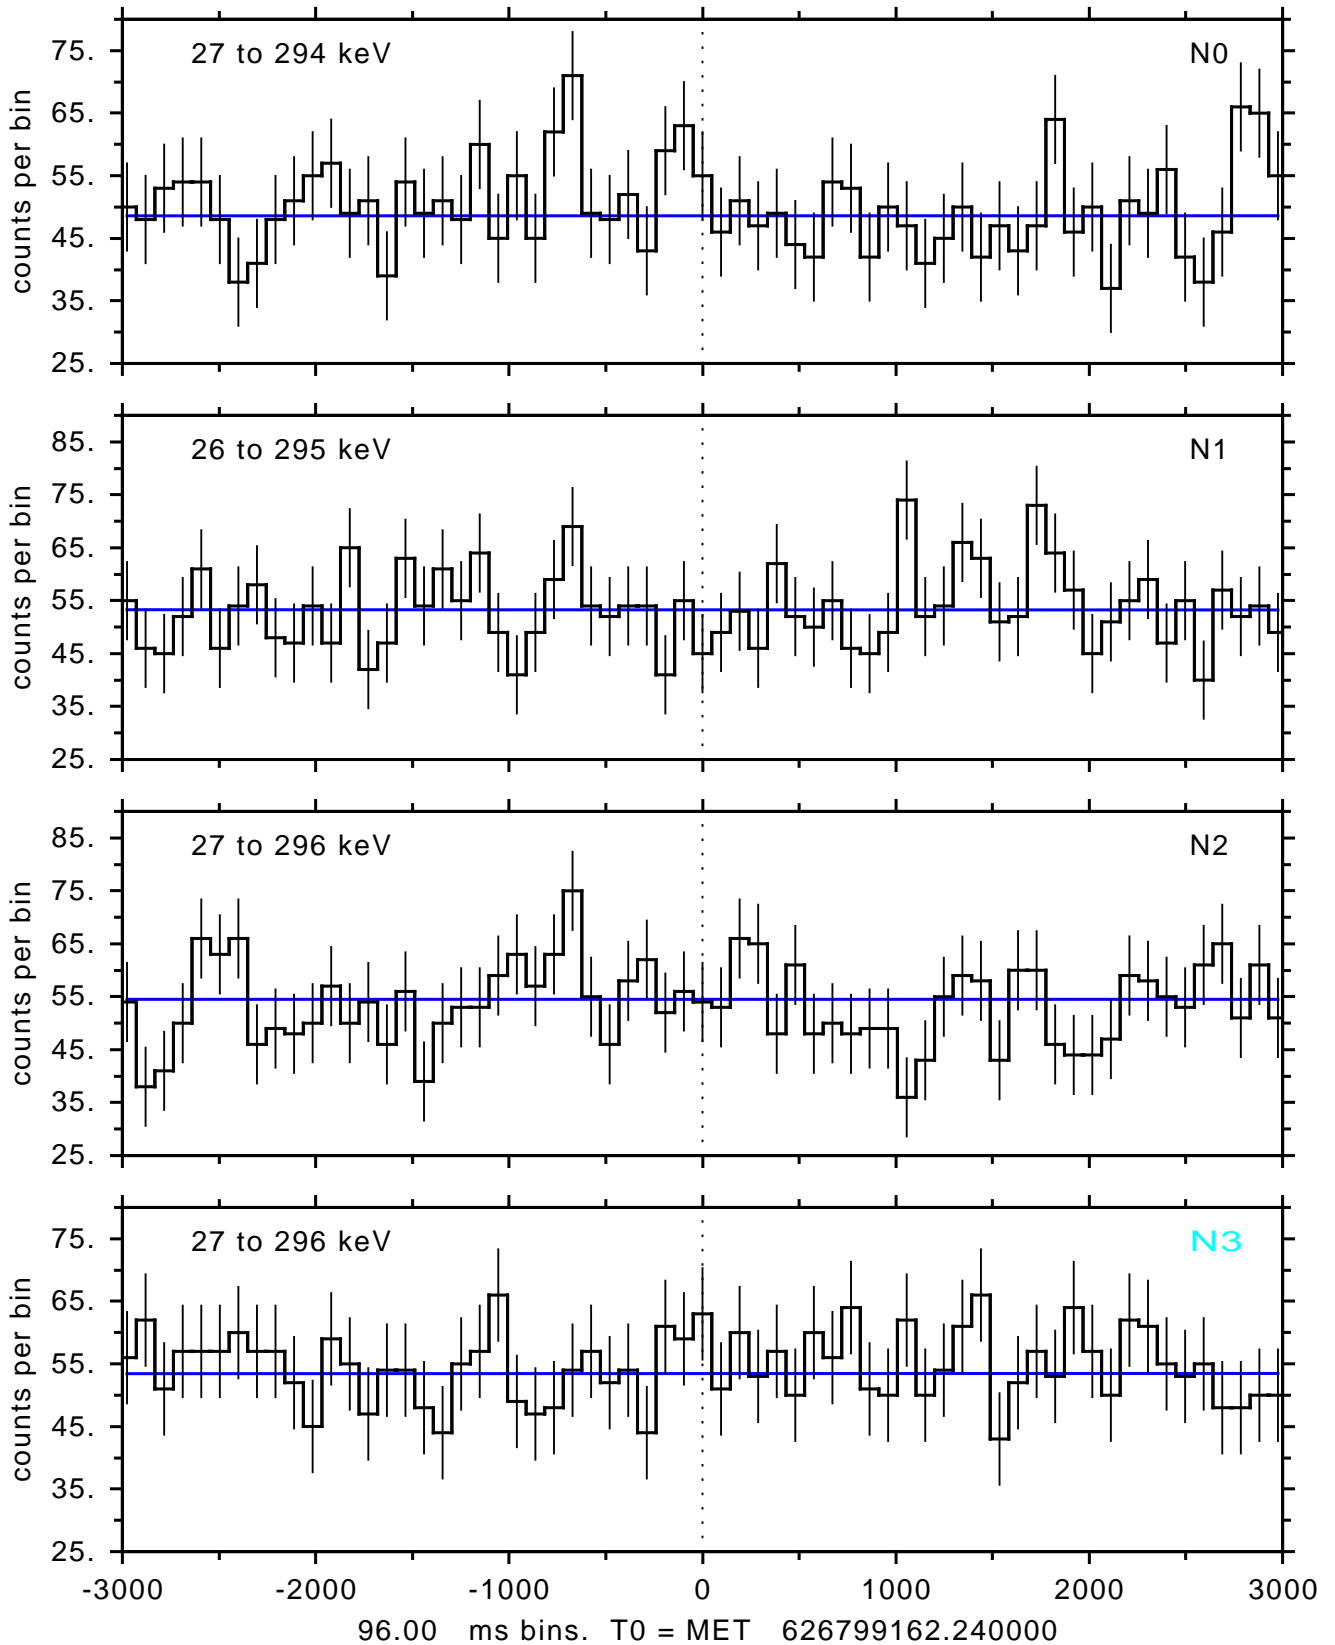

sGRB ver 116b of 2020 Feb 14 run on 2020-11-11 13:31:25  
T0 = 626799162.240000 = 2020-11-11 14:52:37.240000  
Algr: 3: P01 of F0001: glg\_tte\_b0\_201111\_14z\_v00

sGRB ver 116b of 2020 Feb 14 run on 2020-11-11 13:31:25  
T0 = 626799162.240000 = 2020-11-11 14:52:37.240000  
Algr: 3: P01 of F0001: glg\_tte\_b0\_201111\_14z\_v00