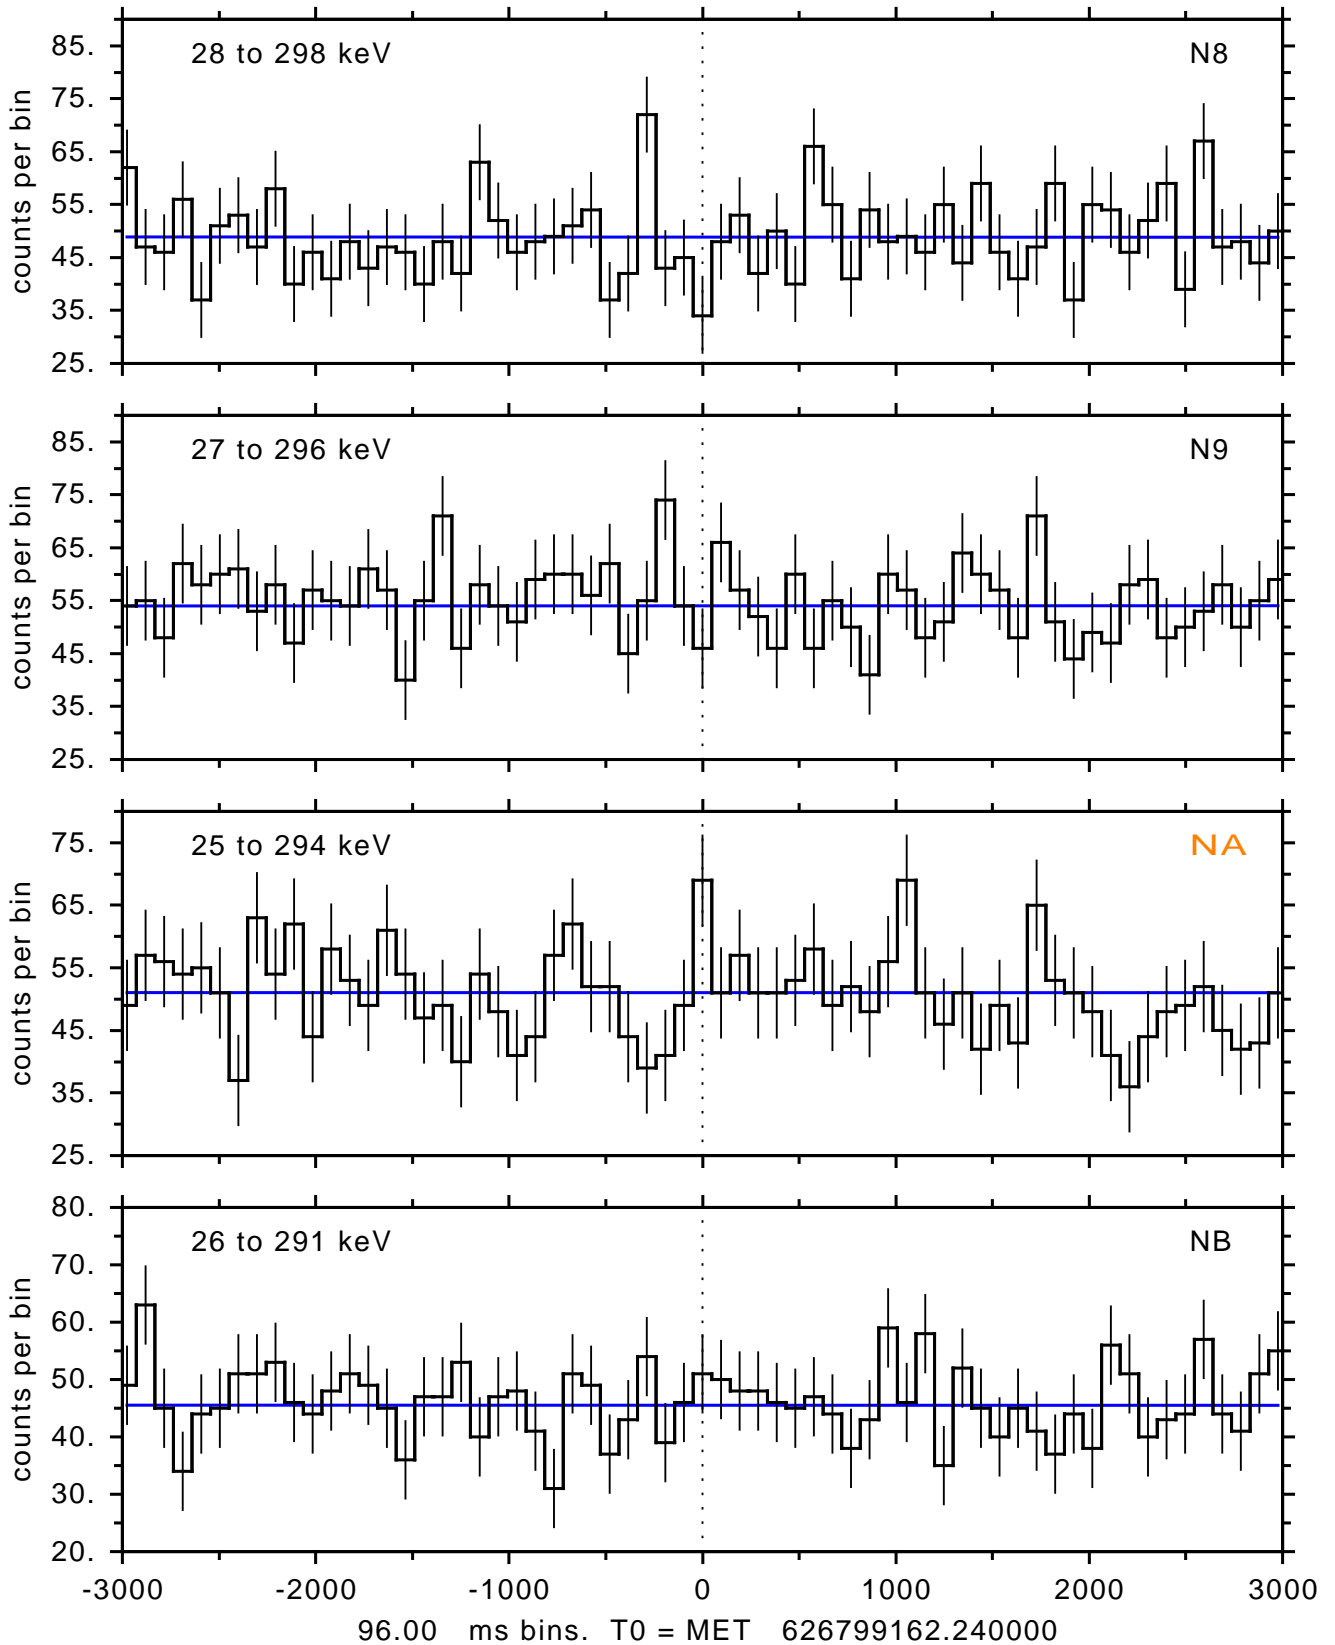

sGRB ver 116b of 2020 Feb 14 run on 2020-11-11 13:31:25  
T0 = 626799162.240000 = 2020-11-11 14:52:37.240000  
Algr: 3: P01 of F0001: glg\_tte\_b0\_201111\_14z\_v00

sGRB ver 116b of 2020 Feb 14 run on 2020-11-11 13:31:25  
T0 = 626799162.240000 = 2020-11-11 14:52:37.240000  
Algr: 3: P01 of F0001: glg\_tte\_b0\_201111\_14z\_v00